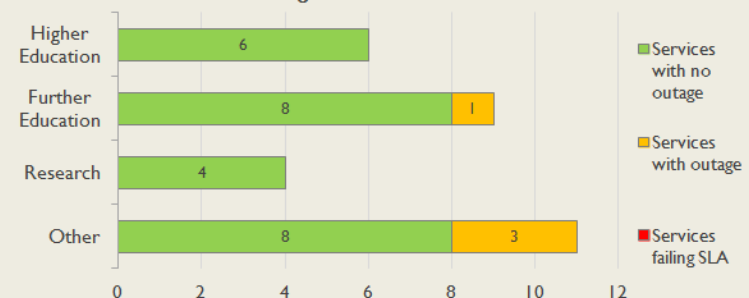

TVN Service Report

June 2014

Service Reliability

The SLA sets a target minimum of 99.7% availability for each service averaged over a 12 month rolling period

Connections in TVN by Bandwidth

Average Availability of All Services in TVN				Average Availability of All Services in Janet			
Jun 2014	Equivalent Unavailability in Minutes per Service	12 Months Rolling	Equivalent Unavailability in Minutes per Service	Jun 2014	Equivalent Unavailability in Minutes per Service	12 Months Rolling	Equivalent Unavailability in Minutes per Service
100%	0	99.98%	105	>99.99%	3	99.96%	206
Mean Time to Repair		Average Faults per Service per Year		Mean Time to Repair		Average Faults per Service per Year	
6h 37m		0.16		6h 06m		0.73	
Based on 10 faults over the last 24 months				Based on 1427 faults over the last 24 months			

TVN Service Outages - Last 12 Months

NB: Periods of scheduled and emergency maintenance are not included in reliability performance statistics

Connection Usage

Traffic usage is expressed as the sum, in megabits per second, of 90th percentile readings taken during the month, in whichever direction is the greater, for all links being charted

Usage by Connection - % of Available Bandwidth at 90th Percentile

TVN Traffic Against Janet Traffic

Service Availability

The SLA target sets a minimum of 99.7% availability for each customer, averaged over a 12 month rolling period