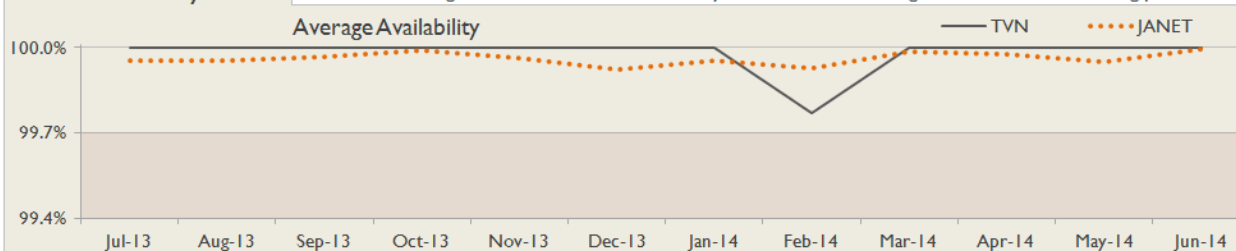

TVN Service Report

June 2014

Service Reliability

The SLA sets a target minimum of 99.7% availability for each service averaged over a 12 month rolling period

Connections in TVN by Bandwidth

Average Availability of All Services in TVN				Average Availability of All Services in Janet			
Jun 2014	Equivalent Unavailability in Minutes per Service	12 Months Rolling	Equivalent Unavailability in Minutes per Service	Jun 2014	Equivalent Unavailability in Minutes per Service	12 Months Rolling	Equivalent Unavailability in Minutes per Service
100%	0	99.98%	105	>99.99%	3	99.96%	206
Mean Time to Repair		Average Faults per Service per Year		Mean Time to Repair		Average Faults per Service per Year	
6h 37m		0.16		6h 06m		0.73	
Based on 10 faults over the last 24 months				Based on 1427 faults over the last 24 months			

TVN Service Outages - Last 12 Months

NB: Periods of scheduled and emergency maintenance are not included in reliability performance statistics

Connection Usage

Traffic usage is expressed as the sum, in megabits per second, of 90th percentile readings taken during the month, in whichever direction is the greater, for all links being charted

Usage by Connection - % of Available Bandwidth at 90th Percentile

TVN Traffic Against Janet Traffic

Service Availability

The SLA target sets a minimum of 99.7% availability for each customer, averaged over a 12 month rolling period