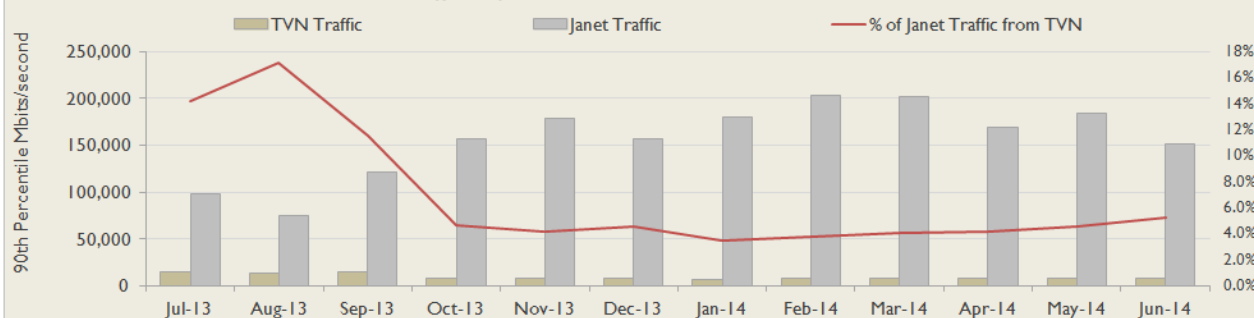

TVN Service Report

June 2014

Service Reliability

The SLA sets a target minimum of 99.7% availability for each service averaged over a 12 month rolling period

Connections in TVN by Bandwidth

Average Availability of All Services in TVN				Average Availability of All Services in Janet			
Jun 2014	Equivalent Unavailability in Minutes per Service	12 Months Rolling	Equivalent Unavailability in Minutes per Service	Jun 2014	Equivalent Unavailability in Minutes per Service	12 Months Rolling	Equivalent Unavailability in Minutes per Service
100%	0	99.98%	105	>99.99%	3	99.96%	206
Mean Time to Repair		Average Faults per Service per Year		Mean Time to Repair		Average Faults per Service per Year	
6h 37m		0.16		6h 06m		0.73	
Based on 10 faults over the last 24 months				Based on 1427 faults over the last 24 months			

TVN Service Outages - Last 12 Months

NB: Periods of scheduled and emergency maintenance are not included in reliability performance statistics

Connection Usage

Traffic usage is expressed as the sum, in megabits per second, of 90th percentile readings taken during the month, in whichever direction is the greater, for all links being charted

Usage by Connection - % of Available Bandwidth at 90th Percentile

TVN Traffic Against Janet Traffic

Service Availability

The SLA target sets a minimum of 99.7% availability for each customer, averaged over a 12 month rolling period