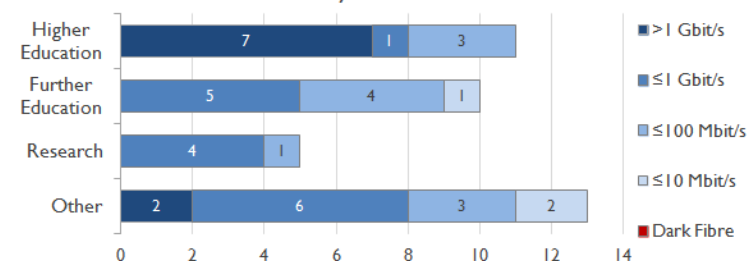

TVN Service Report

June 2014

Service Reliability

The SLA sets a target minimum of 99.7% availability for each service averaged over a 12 month rolling period

Connections in TVN by Bandwidth

Average Availability of All Services in TVN				Average Availability of All Services in Janet			
Jun 2014	Equivalent Unavailability in Minutes per Service	12 Months Rolling	Equivalent Unavailability in Minutes per Service	Jun 2014	Equivalent Unavailability in Minutes per Service	12 Months Rolling	Equivalent Unavailability in Minutes per Service
100%	0	99.98%	105	>99.99%	3	99.96%	206
Mean Time to Repair		Average Faults per Service per Year		Mean Time to Repair		Average Faults per Service per Year	
6h 37m		0.16		6h 06m		0.73	
Based on 10 faults over the last 24 months				Based on 1427 faults over the last 24 months			

TVN Service Outages - Last 12 Months

NB: Periods of scheduled and emergency maintenance are not included in reliability performance statistics

Connection Usage

Traffic usage is expressed as the sum, in megabits per second, of 90th percentile readings taken during the month, in whichever direction is the greater, for all links being charted

Usage by Connection - % of Available Bandwidth at 90th Percentile

TVN Traffic Against Janet Traffic

Service Availability

The SLA target sets a minimum of 99.7% availability for each customer, averaged over a 12 month rolling period