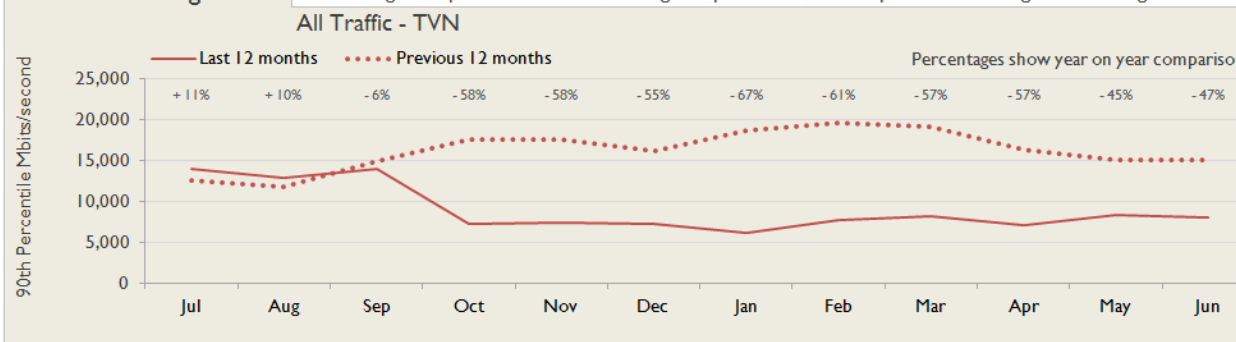

TVN Service Report

June 2014

Service Reliability

The SLA sets a target minimum of 99.7% availability for each service averaged over a 12 month rolling period

Connections in TVN by Bandwidth

Average Availability of All Services in TVN				Average Availability of All Services in Janet			
Jun 2014	Equivalent Unavailability in Minutes per Service	12 Months Rolling	Equivalent Unavailability in Minutes per Service	Jun 2014	Equivalent Unavailability in Minutes per Service	12 Months Rolling	Equivalent Unavailability in Minutes per Service
100%	0	99.98%	105	>99.99%	3	99.96%	206
Mean Time to Repair		Average Faults per Service per Year		Mean Time to Repair		Average Faults per Service per Year	
6h 37m		0.16		6h 06m		0.73	
Based on 10 faults over the last 24 months				Based on 1427 faults over the last 24 months			

TVN Service Outages - Last 12 Months

NB: Periods of scheduled and emergency maintenance are not included in reliability performance statistics

Connection Usage

Traffic usage is expressed as the sum, in megabits per second, of 90th percentile readings taken during the month, in whichever direction is the greater, for all links being charted

Usage by Connection - % of Available Bandwidth at 90th Percentile

TVN Traffic Against Janet Traffic

Service Availability

The SLA target sets a minimum of 99.7% availability for each customer, averaged over a 12 month rolling period