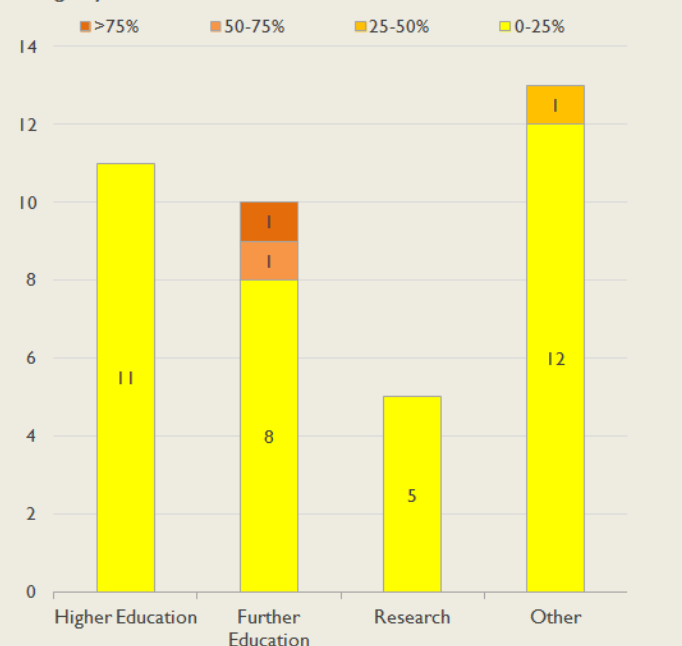

TVN Service Report

June 2014

Service Reliability

The SLA sets a target minimum of 99.7% availability for each service averaged over a 12 month rolling period

Connections in TVN by Bandwidth

Average Availability of All Services in TVN				Average Availability of All Services in Janet			
Jun 2014	Equivalent Unavailability in Minutes per Service	12 Months Rolling	Equivalent Unavailability in Minutes per Service	Jun 2014	Equivalent Unavailability in Minutes per Service	12 Months Rolling	Equivalent Unavailability in Minutes per Service
100%	0	99.98%	105	>99.99%	3	99.96%	206
Mean Time to Repair		Average Faults per Service per Year		Mean Time to Repair		Average Faults per Service per Year	
6h 37m		0.16		6h 06m		0.73	
Based on 10 faults over the last 24 months				Based on 1427 faults over the last 24 months			

TVN Service Outages - Last 12 Months

NB: Periods of scheduled and emergency maintenance are not included in reliability performance statistics

Connection Usage

Traffic usage is expressed as the sum, in megabits per second, of 90th percentile readings taken during the month, in whichever direction is the greater, for all links being charted

Usage by Connection - % of Available Bandwidth at 90th Percentile

TVN Traffic Against Janet Traffic

Service Availability

The SLA target sets a minimum of 99.7% availability for each customer, averaged over a 12 month rolling period