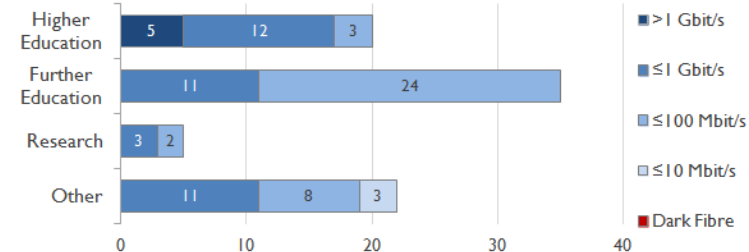

## EastERN Service Report

May 2014

**Service Reliability**

The SLA sets a target minimum of 99.7% availability for each service averaged over a 12 month rolling period

**Connections in EastERN by Bandwidth**