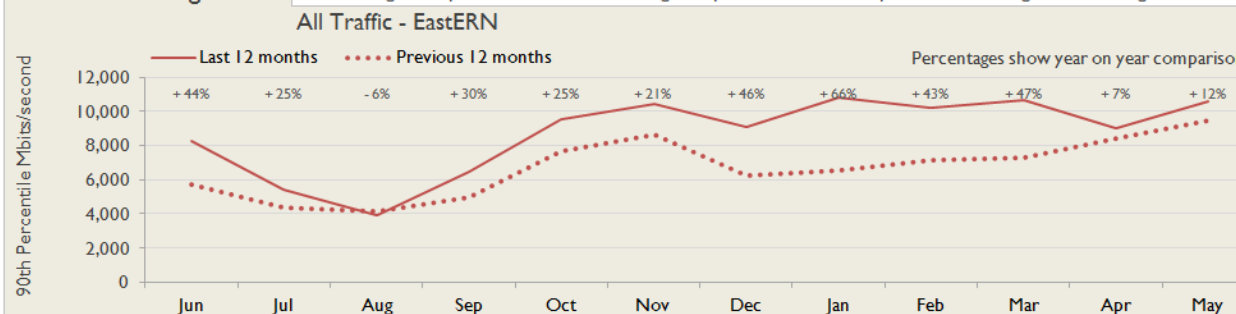

Average Availability of All Services in EastERN				Average Availability of All Services in Janet			
May 2014	Equivalent Unavailability in Minutes per Service	12 Months Rolling	Equivalent Unavailability in Minutes per Service	May 2014	Equivalent Unavailability in Minutes per Service	12 Months Rolling	Equivalent Unavailability in Minutes per Service
<b>99.54%</b>	<b>206</b>	<b>99.90%</b>	<b>531</b>	<b>99.95%</b>	<b>23</b>	<b>99.96%</b>	<b>208</b>
Mean Time to Repair		Average Faults per Service per Year		Mean Time to Repair		Average Faults per Service per Year	
<b>6h 44m</b>		<b>0.88</b>		<b>6h 29m</b>		<b>0.73</b>	
Based on 130 faults over the last 24 months				Based on 1438 faults over the last 24 months			

**EastERN Service Outages - Last 12 Months**

NB: Periods of scheduled and emergency maintenance are not included in reliability performance statistics

**Connection Usage**

Traffic usage is expressed as the sum, in megabits per second, of 90th percentile readings taken during the month, in whichever direction is the greater, for all links being charted