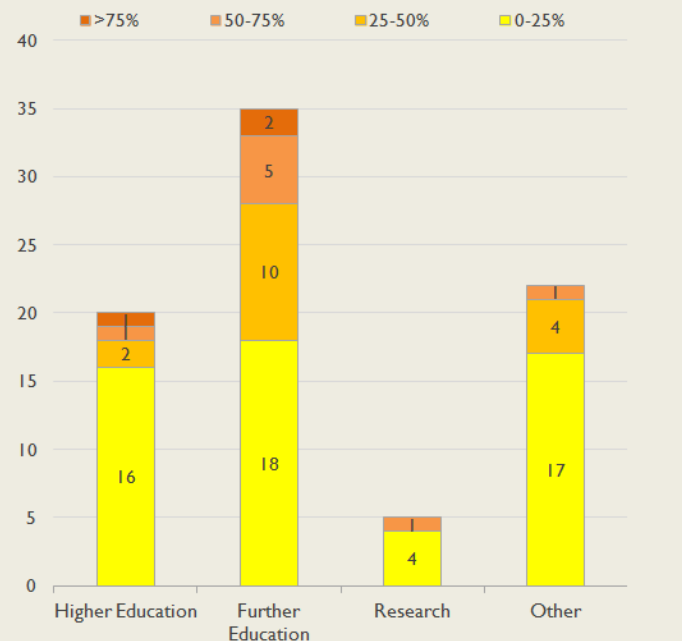

**EastERN Service Outages - Last 12 Months**

NB: Periods of scheduled and emergency maintenance are not included in reliability performance statistics

**Connection Usage**

Traffic usage is expressed as the sum, in megabits per second, of 90th percentile readings taken during the month, in whichever direction is the greater, for all links being charted

**Usage by Connection - % of Available Bandwidth at 90th Percentile**

**EastERN Traffic Against Janet Traffic**