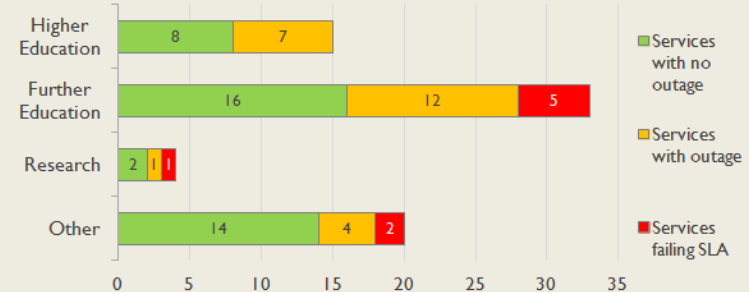

## EastERN Service Report

May 2014

**Service Reliability**

The SLA sets a target minimum of 99.7% availability for each service averaged over a 12 month rolling period

**Connections in EastERN by Bandwidth**

**EastERN Service Outages - Last 12 Months**

NB: Periods of scheduled and emergency maintenance are not included in reliability performance statistics

**Connection Usage**

Traffic usage is expressed as the sum, in megabits per second, of 90th percentile readings taken during the month, in whichever direction is the greater, for all links being charted