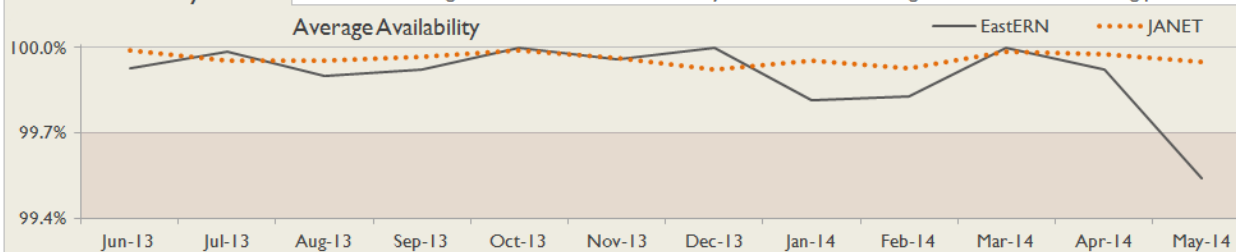

## EastERN Service Report

May 2014

**Service Reliability**

The SLA sets a target minimum of 99.7% availability for each service averaged over a 12 month rolling period

**Connections in EastERN by Bandwidth**

Average Availability of All Services in EastERN				Average Availability of All Services in Janet			
May 2014	Equivalent Unavailability in Minutes per Service	12 Months Rolling	Equivalent Unavailability in Minutes per Service	May 2014	Equivalent Unavailability in Minutes per Service	12 Months Rolling	Equivalent Unavailability in Minutes per Service
<b>99.54%</b>	<b>206</b>	<b>99.90%</b>	<b>531</b>	<b>99.95%</b>	<b>23</b>	<b>99.96%</b>	<b>208</b>
Mean Time to Repair		Average Faults per Service per Year		Mean Time to Repair		Average Faults per Service per Year	
<b>6h 44m</b>		<b>0.88</b>		<b>6h 29m</b>		<b>0.73</b>	
Based on 130 faults over the last 24 months				Based on 1438 faults over the last 24 months			

**EastERN Service Outages - Last 12 Months**

NB: Periods of scheduled and emergency maintenance are not included in reliability performance statistics

**Connection Usage**

Traffic usage is expressed as the sum, in megabits per second, of 90th percentile readings taken during the month, in whichever direction is the greater, for all links being charted