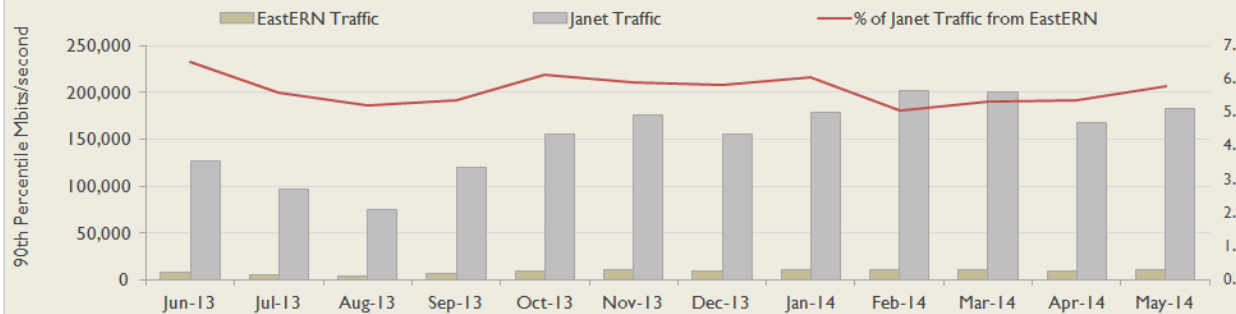

**EastERN Service Outages - Last 12 Months**

NB: Periods of scheduled and emergency maintenance are not included in reliability performance statistics

**Connection Usage**

Traffic usage is expressed as the sum, in megabits per second, of 90th percentile readings taken during the month, in whichever direction is the greater, for all links being charted

**Usage by Connection - % of Available Bandwidth at 90th Percentile**

**EastERN Traffic Against Janet Traffic**

### Service Availability

The SLA target sets a minimum of 99.7% availability for each customer, averaged over a 12 month rolling period

Periods of scheduled and emergency maintenance are discounted when calculating availability of services