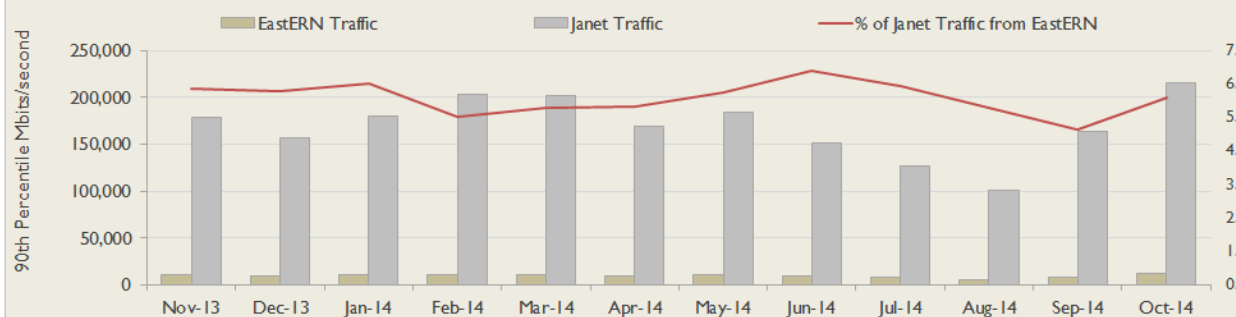

Average Availability of All Services in EastERN				Average Availability of All Services in Janet			
Oct 2014	Equivalent Unavailability in Minutes per Service	12 Months Rolling	Equivalent Unavailability in Minutes per Service	Oct 2014	Equivalent Unavailability in Minutes per Service	12 Months Rolling	Equivalent Unavailability in Minutes per Service
99.87%	57	99.91%	469	99.91%	40	99.95%	251
Mean Time to Repair		Average Faults per Service per Year		Mean Time to Repair		Average Faults per Service per Year	
7h 09m		0.92		5h 05m		0.75	
Based on 131 faults over the last 24 months				Based on 1467 faults over the last 24 months			

Aberdeen Service Outages - Last 12 Months

NB: Periods of scheduled and emergency maintenance are not included in reliability performance statistics

Connection Usage

Traffic usage is expressed as the sum, in megabits per second, of 90th percentile readings taken during the month, in whichever direction is the greater, for all links being charted

Usage by Connection - % of Available Bandwidth at 90th Percentile

EastERN Traffic Against Janet Traffic

## Service Availability

The SLA target sets a minimum of 99.7% availability for each customer, averaged over a 12 month rolling period

Periods of scheduled and emergency maintenance are discounted when calculating availability of services