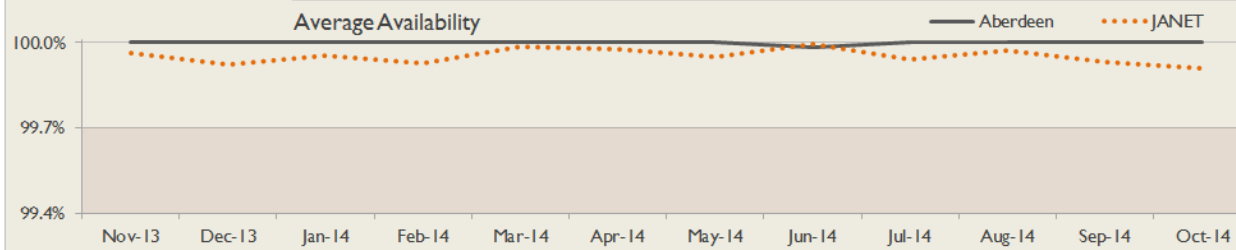

janet

EastERN Service Report

October 2014

Service Reliability

The SLA sets a target minimum of 99.7% availability for each service averaged over a 12 month rolling period

Connections in Aberdeen by Bandwidth

Average Availability of All Services in EastERN				Average Availability of All Services in Janet			
Oct 2014	Equivalent Unavailability in Minutes per Service	12 Months Rolling	Equivalent Unavailability in Minutes per Service	Oct 2014	Equivalent Unavailability in Minutes per Service	12 Months Rolling	Equivalent Unavailability in Minutes per Service
99.87%	57	99.91%	469	99.91%	40	99.95%	251
Mean Time to Repair		Average Faults per Service per Year		Mean Time to Repair		Average Faults per Service per Year	
7h 09m		0.92		5h 05m		0.75	
Based on 131 faults over the last 24 months				Based on 1467 faults over the last 24 months			

Aberdeen Service Outages - Last 12 Months

NB: Periods of scheduled and emergency maintenance are not included in reliability performance statistics

Connection Usage

Traffic usage is expressed as the sum, in megabits per second, of 90th percentile readings taken during the month, in whichever direction is the greater, for all links being charted