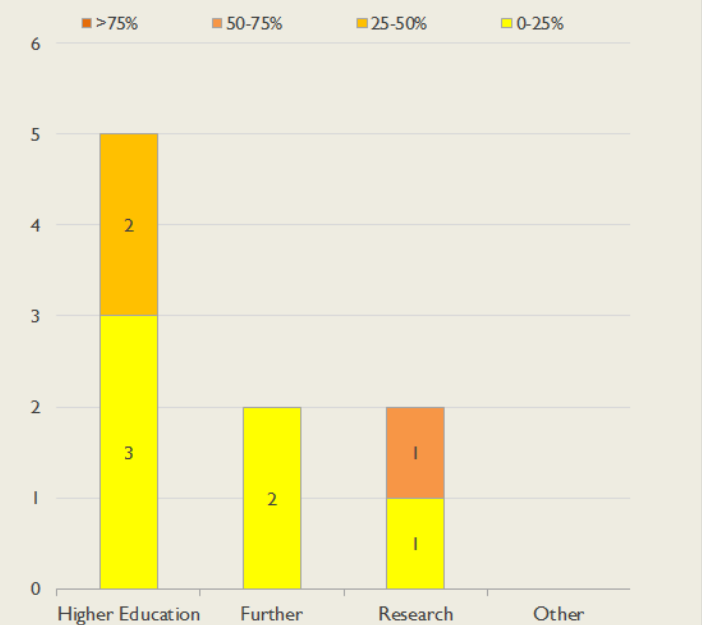

Aberdeen Service Outages - Last 12 Months

NB: Periods of scheduled and emergency maintenance are not included in reliability performance statistics

Connection Usage

Traffic usage is expressed as the sum, in megabits per second, of 90th percentile readings taken during the month, in whichever direction is the greater, for all links being charted

Usage by Connection - % of Available Bandwidth at 90th Percentile

EastERN Traffic Against Janet Traffic