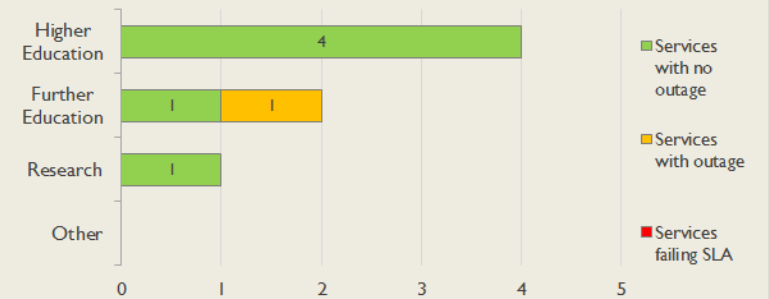

janet

EastERN Service Report

October 2014

Service Reliability

The SLA sets a target minimum of 99.7% availability for each service averaged over a 12 month rolling period

Connections in Aberdeen by Bandwidth

Average Availability of All Services in EastERN				Average Availability of All Services in Janet			
Oct 2014	Equivalent Unavailability in Minutes per Service	12 Months Rolling	Equivalent Unavailability in Minutes per Service	Oct 2014	Equivalent Unavailability in Minutes per Service	12 Months Rolling	Equivalent Unavailability in Minutes per Service
99.87%	57	99.91%	469	99.91%	40	99.95%	251
Mean Time to Repair		Average Faults per Service per Year		Mean Time to Repair		Average Faults per Service per Year	
7h 09m		0.92		5h 05m		0.75	
Based on 131 faults over the last 24 months				Based on 1467 faults over the last 24 months			

Aberdeen Service Outages - Last 12 Months

NB: Periods of scheduled and emergency maintenance are not included in reliability performance statistics

Connection Usage

Traffic usage is expressed as the sum, in megabits per second, of 90th percentile readings taken during the month, in whichever direction is the greater, for all links being charted