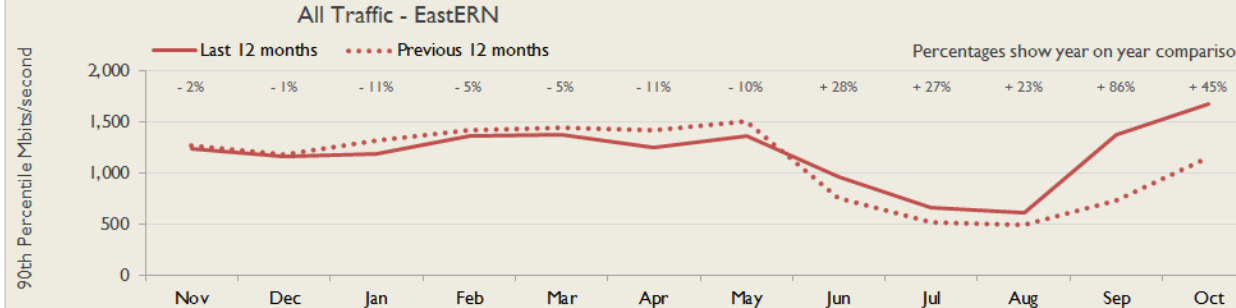

Average Availability of All Services in EastERN				Average Availability of All Services in Janet			
Oct 2014	Equivalent Unavailability in Minutes per Service	12 Months Rolling	Equivalent Unavailability in Minutes per Service	Oct 2014	Equivalent Unavailability in Minutes per Service	12 Months Rolling	Equivalent Unavailability in Minutes per Service
99.87%	57	99.91%	469	99.91%	40	99.95%	251
Mean Time to Repair		Average Faults per Service per Year		Mean Time to Repair		Average Faults per Service per Year	
7h 09m		0.92		5h 05m		0.75	
Based on 131 faults over the last 24 months				Based on 1467 faults over the last 24 months			

Aberdeen Service Outages - Last 12 Months

NB: Periods of scheduled and emergency maintenance are not included in reliability performance statistics

Connection Usage

Traffic usage is expressed as the sum, in megabits per second, of 90th percentile readings taken during the month, in whichever direction is the greater, for all links being charted