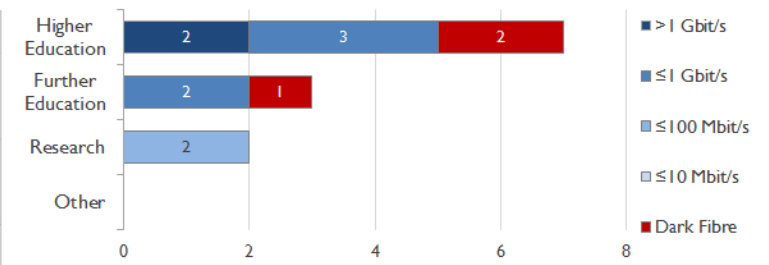

janet

EastERN Service Report

October 2014

Service Reliability

The SLA sets a target minimum of 99.7% availability for each service averaged over a 12 month rolling period

Connections in Aberdeen by Bandwidth

Aberdeen Service Outages - Last 12 Months

NB: Periods of scheduled and emergency maintenance are not included in reliability performance statistics

Connection Usage

Traffic usage is expressed as the sum, in megabits per second, of 90th percentile readings taken during the month, in whichever direction is the greater, for all links being charted