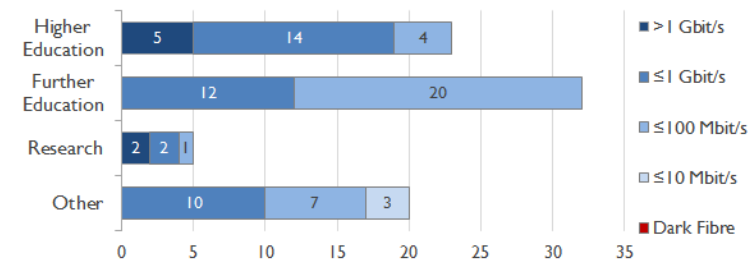

janet

EastERN Service Report

January 2015

Service Reliability

The SLA sets a target minimum of 99.7% availability for each service averaged over a 12 month rolling period

Connections in EastERN by Bandwidth