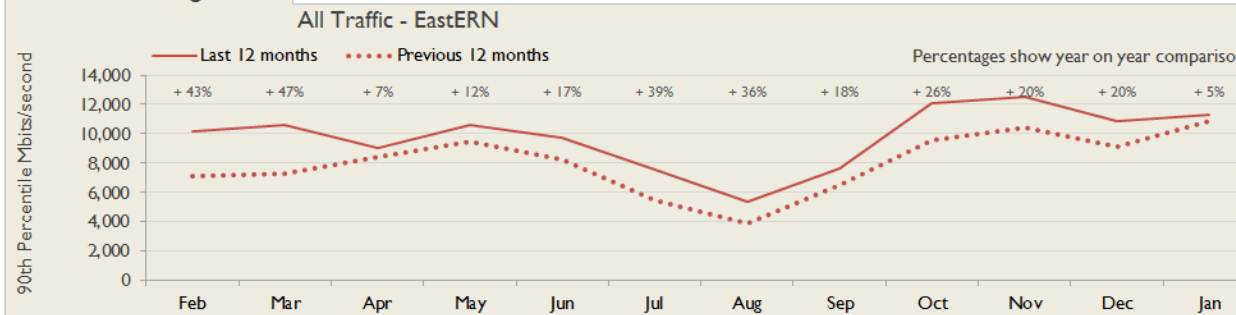

Average Availability of All Services in Janet

Jan 2015	Equivalent Unavailability in Minutes per Service	12 Months Rolling	Equivalent Unavailability in Minutes per Service
99.97%	15	99.96%	216
Mean Time to Repair		Average Faults per Service per Year	
6h 02m		0.62	
Based on 1232 faults over the last 24 months			

EastERN Service Outages - Last 12 Months

NB: Periods of scheduled and emergency maintenance are not included in reliability performance statistics

Connection Usage

Traffic usage is expressed as the sum, in megabits per second, of 90th percentile readings taken during the month, in whichever direction is the greater, for all links being charted

EastERN Traffic Against Janet Traffic

Usage by Connection - % of Available Bandwidth at 90th Percentile

Service Availability

The SLA target sets a minimum of 99.7% availability for each customer, averaged over a 12 month rolling period