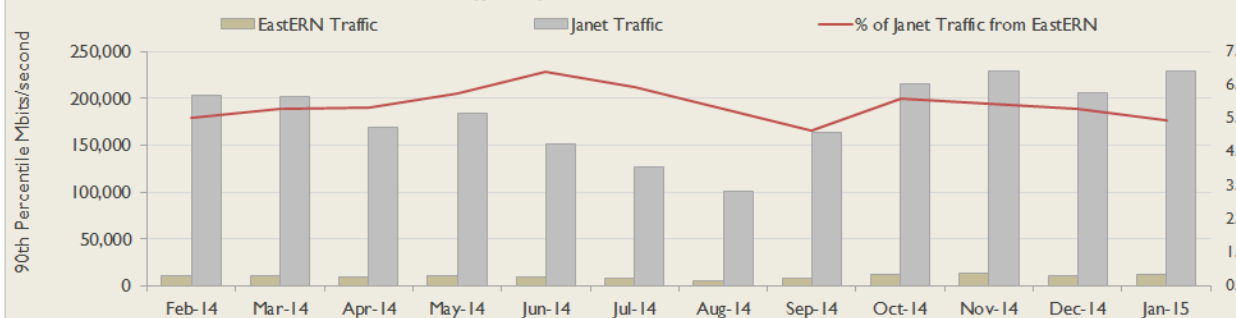

Average Availability of All Services in Janet

Jan 2015	Equivalent Unavailability in Minutes per Service	12 Months Rolling	Equivalent Unavailability in Minutes per Service
99.97%	15	99.96%	216
Mean Time to Repair		Average Faults per Service per Year	
6h 02m		0.62	
Based on 1232 faults over the last 24 months			

EastERN Service Outages - Last 12 Months

NB: Periods of scheduled and emergency maintenance are not included in reliability performance statistics

Connection Usage

Traffic usage is expressed as the sum, in megabits per second, of 90th percentile readings taken during the month, in whichever direction is the greater, for all links being charted

EastERN Traffic Against Janet Traffic

Usage by Connection - % of Available Bandwidth at 90th Percentile

Service Availability

The SLA target sets a minimum of 99.7% availability for each customer, averaged over a 12 month rolling period