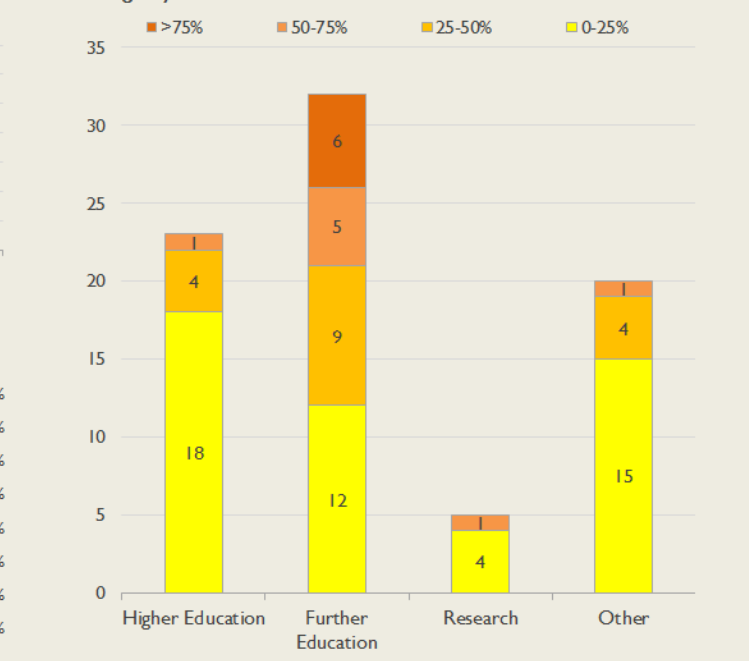

EastERN Service Outages - Last 12 Months

NB: Periods of scheduled and emergency maintenance are not included in reliability performance statistics

Connection Usage

Traffic usage is expressed as the sum, in megabits per second, of 90th percentile readings taken during the month, in whichever direction is the greater, for all links being charted

EastERN Traffic Against Janet Traffic

Usage by Connection - % of Available Bandwidth at 90th Percentile

Service Availability

The SLA target sets a minimum of 99.7% availability for each customer, averaged over a 12 month rolling period