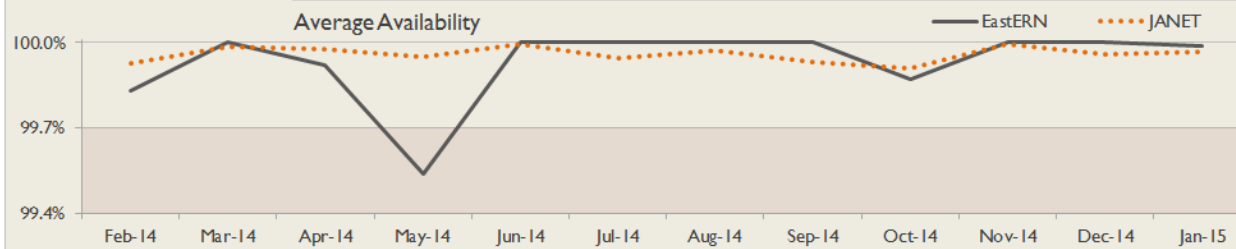

janet

EastERN Service Report

January 2015

Service Reliability

The SLA sets a target minimum of 99.7% availability for each service averaged over a 12 month rolling period

Connections in EastERN by Bandwidth

Average Availability of All Services in EastERN

Jan 2015	Equivalent Unavailability in Minutes per Service	12 Months Rolling	Equivalent Unavailability in Minutes per Service
99.99%	7	99.93%	378
Mean Time to Repair		Average Faults per Service per Year	
7h 17m		0.88	
Based on 123 faults over the last 24 months			

Average Availability of All Services in Janet

Jan 2015	Equivalent Unavailability in Minutes per Service	12 Months Rolling	Equivalent Unavailability in Minutes per Service
99.97%	15	99.96%	216
Mean Time to Repair		Average Faults per Service per Year	
6h 02m		0.62	
Based on 1232 faults over the last 24 months			

EastERN Service Outages - Last 12 Months

NB: Periods of scheduled and emergency maintenance are not included in reliability performance statistics

Connection Usage

Traffic usage is expressed as the sum, in megabits per second, of 90th percentile readings taken during the month, in whichever direction is the greater, for all links being charted