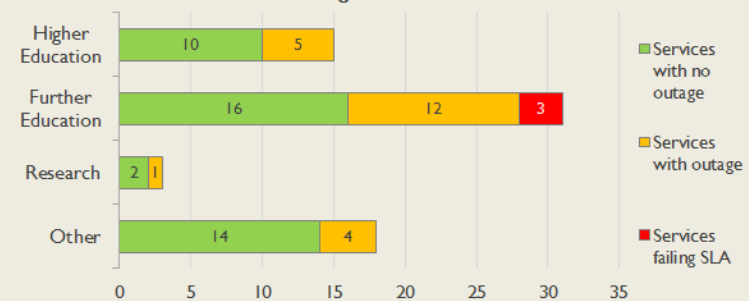

EastERN Service Outages - Last 12 Months