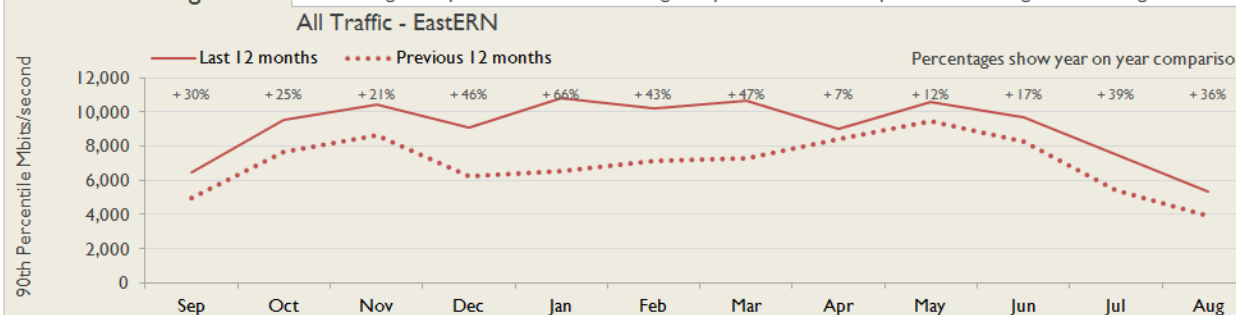

EastERN Service Report

August 2014

Service Reliability

The SLA sets a target minimum of 99.7% availability for each service averaged over a 12 month rolling period

Connections in EastERN by Bandwidth

Average Availability of All Services in EastERN				Average Availability of All Services in Janet			
Aug 2014	Equivalent Unavailability in Minutes per Service	12 Months Rolling	Equivalent Unavailability in Minutes per Service	Aug 2014	Equivalent Unavailability in Minutes per Service	12 Months Rolling	Equivalent Unavailability in Minutes per Service
100%	0	99.91%	447	99.97%	13	99.96%	202
Mean Time to Repair		Average Faults per Service per Year		Mean Time to Repair		Average Faults per Service per Year	
6h 51m		0.86		5h 30m		0.74	
Based on 128 faults over the last 24 months				Based on 1446 faults over the last 24 months			

EastERN Service Outages - Last 12 Months

NB: Periods of scheduled and emergency maintenance are not included in reliability performance statistics

Connection Usage

Traffic usage is expressed as the sum, in megabits per second, of 90th percentile readings taken during the month, in whichever direction is the greater, for all links being charted

Usage by Connection - % of Available Bandwidth at 90th Percentile

EastERN Traffic Against Janet Traffic

Service Availability

The SLA target sets a minimum of 99.7% availability for each customer, averaged over a 12 month rolling period