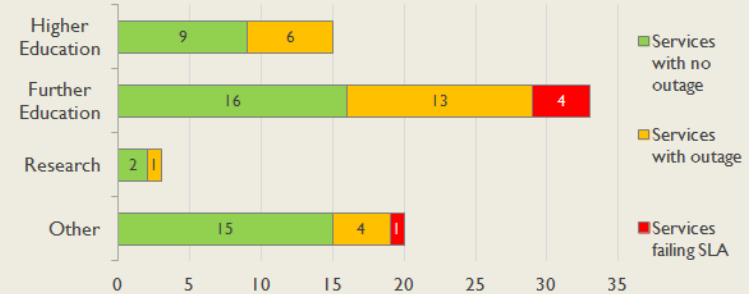

EastERN Service Report

August 2014

Service Reliability

The SLA sets a target minimum of 99.7% availability for each service averaged over a 12 month rolling period

Connections in EastERN by Bandwidth

Average Availability of All Services in EastERN				Average Availability of All Services in Janet			
Aug 2014	Equivalent Unavailability in Minutes per Service	12 Months Rolling	Equivalent Unavailability in Minutes per Service	Aug 2014	Equivalent Unavailability in Minutes per Service	12 Months Rolling	Equivalent Unavailability in Minutes per Service
100%	0	99.91%	447	99.97%	13	99.96%	202
Mean Time to Repair		Average Faults per Service per Year		Mean Time to Repair		Average Faults per Service per Year	
6h 51m		0.86		5h 30m		0.74	
Based on 128 faults over the last 24 months				Based on 1446 faults over the last 24 months			

EastERN Service Outages - Last 12 Months

NB: Periods of scheduled and emergency maintenance are not included in reliability performance statistics

Connection Usage

Traffic usage is expressed as the sum, in megabits per second, of 90th percentile readings taken during the month, in whichever direction is the greater, for all links being charted

Usage by Connection - % of Available Bandwidth at 90th Percentile

EastERN Traffic Against Janet Traffic

Service Availability

The SLA target sets a minimum of 99.7% availability for each customer, averaged over a 12 month rolling period

Periods of scheduled and emergency maintenance are discounted when calculating availability of services

Where an organisation retains connectivity during an outage period by means of a second connection, the outage is not counted against its availability figures