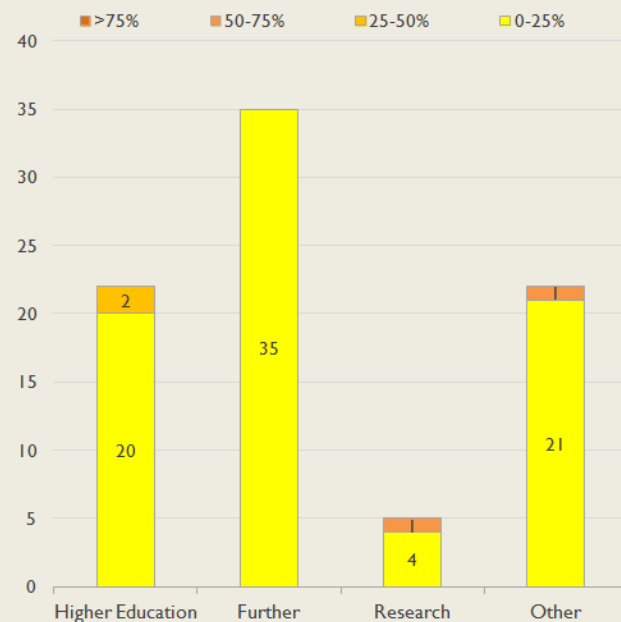

EastERN Service Outages - Last 12 Months

NB: Periods of scheduled and emergency maintenance are not included in reliability performance statistics

Connection Usage

Traffic usage is expressed as the sum, in megabits per second, of 90th percentile readings taken during the month, in whichever direction is the greater, for all links being charted

Usage by Connection - % of Available Bandwidth at 90th Percentile

EastERN Traffic Against Janet Traffic

Service Availability

The SLA target sets a minimum of 99.7% availability for each customer, averaged over a 12 month rolling period