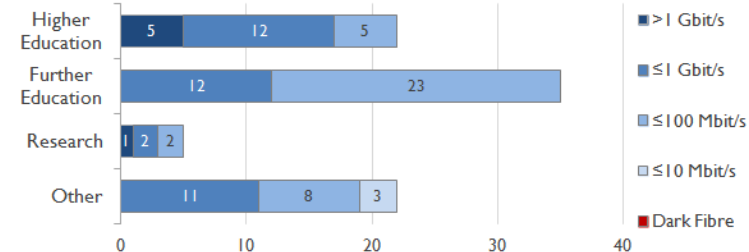

EastERN Service Report

August 2014

Service Reliability

The SLA sets a target minimum of 99.7% availability for each service averaged over a 12 month rolling period

Connections in EastERN by Bandwidth

Average Availability of All Services in EastERN				Average Availability of All Services in Janet			
Aug 2014	Equivalent Unavailability in Minutes per Service	12 Months Rolling	Equivalent Unavailability in Minutes per Service	Aug 2014	Equivalent Unavailability in Minutes per Service	12 Months Rolling	Equivalent Unavailability in Minutes per Service
100%	0	99.91%	447	99.97%	13	99.96%	202
Mean Time to Repair		Average Faults per Service per Year		Mean Time to Repair		Average Faults per Service per Year	
6h 51m		0.86		5h 30m		0.74	
Based on 128 faults over the last 24 months				Based on 1446 faults over the last 24 months			

EastERN Service Outages - Last 12 Months

NB: Periods of scheduled and emergency maintenance are not included in reliability performance statistics

Connection Usage

Traffic usage is expressed as the sum, in megabits per second, of 90th percentile readings taken during the month, in whichever direction is the greater, for all links being charted

Usage by Connection - % of Available Bandwidth at 90th Percentile

EastERN Traffic Against Janet Traffic

Service Availability

The SLA target sets a minimum of 99.7% availability for each customer, averaged over a 12 month rolling period