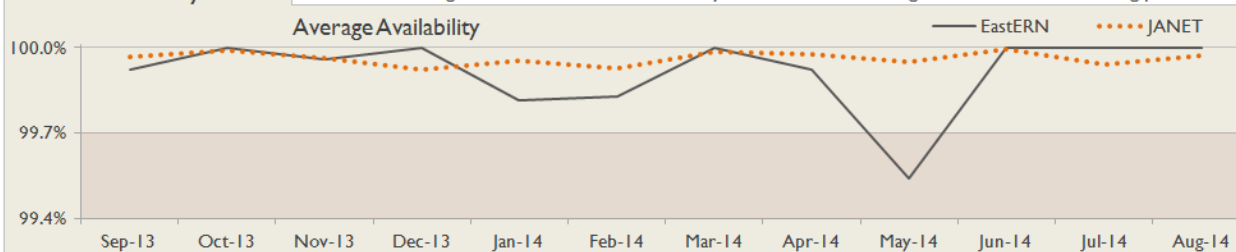

EastERN Service Report

August 2014

Service Reliability

The SLA sets a target minimum of 99.7% availability for each service averaged over a 12 month rolling period

Connections in EastERN by Bandwidth

Average Availability of All Services in EastERN				Average Availability of All Services in Janet			
Aug 2014	Equivalent Unavailability in Minutes per Service	12 Months Rolling	Equivalent Unavailability in Minutes per Service	Aug 2014	Equivalent Unavailability in Minutes per Service	12 Months Rolling	Equivalent Unavailability in Minutes per Service
100%	0	99.91%	447	99.97%	13	99.96%	202
Mean Time to Repair		Average Faults per Service per Year		Mean Time to Repair		Average Faults per Service per Year	
6h 51m		0.86		5h 30m		0.74	
Based on 128 faults over the last 24 months				Based on 1446 faults over the last 24 months			

EastERN Service Outages - Last 12 Months

NB: Periods of scheduled and emergency maintenance are not included in reliability performance statistics

Connection Usage

Traffic usage is expressed as the sum, in megabits per second, of 90th percentile readings taken during the month, in whichever direction is the greater, for all links being charted

Usage by Connection - % of Available Bandwidth at 90th Percentile

EastERN Traffic Against Janet Traffic

Service Availability

The SLA target sets a minimum of 99.7% availability for each customer, averaged over a 12 month rolling period