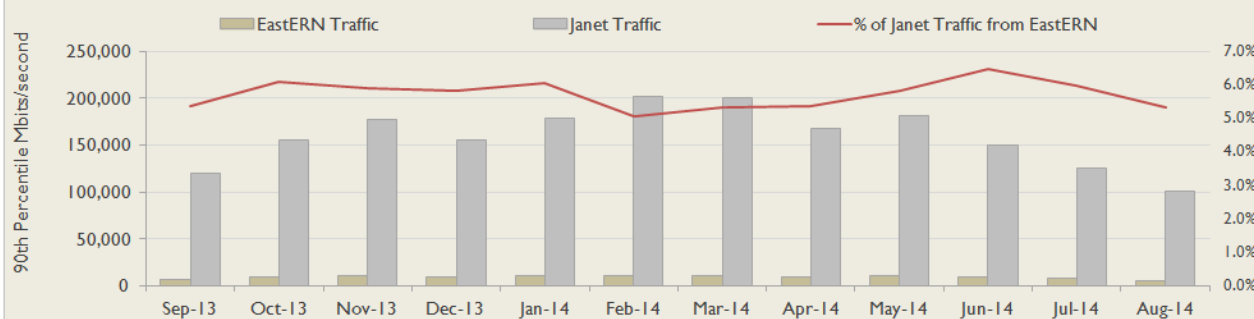

EastERN Service Outages - Last 12 Months

NB: Periods of scheduled and emergency maintenance are not included in reliability performance statistics

Connection Usage

Traffic usage is expressed as the sum, in megabits per second, of 90th percentile readings taken during the month, in whichever direction is the greater, for all links being charted

Usage by Connection - % of Available Bandwidth at 90th Percentile

EastERN Traffic Against Janet Traffic

Service Availability

The SLA target sets a minimum of 99.7% availability for each customer, averaged over a 12 month rolling period

Periods of scheduled and emergency maintenance are discounted when calculating availability of services

Where an organisation retains connectivity during an outage period by means of a second connection, the outage is not counted against its availability figures