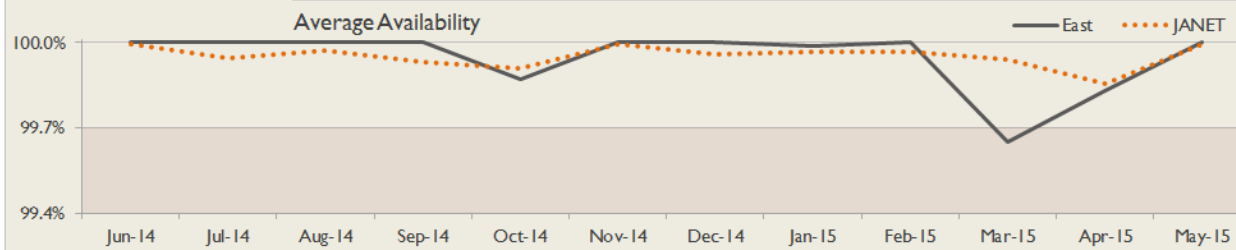

janet

East Service Report

May 2015

Service Reliability

The SLA sets a target minimum of 99.7% availability for each service averaged over a 12 month rolling period

Connections in East by Bandwidth

Average Availability of All Services in East				Average Availability of All Services in Janet			
May 2015	Equivalent Unavailability in Minutes per Service	12 Months Rolling	Equivalent Unavailability in Minutes per Service	May 2015	Equivalent Unavailability in Minutes per Service	12 Months Rolling	Equivalent Unavailability in Minutes per Service
100%	0	99.95%	289	>99.99%	3	99.95%	254
Mean Time to Repair		Average Faults per Service per Year		Mean Time to Repair		Average Faults per Service per Year	
6h 54m		1.01		5h 50m		0.64	
Based on 144 faults over the last 24 months				Based on 1294 faults over the last 24 months			

East Service Outages - Last 12 Months

NB: Periods of scheduled and emergency maintenance are not included in reliability performance statistics

Connection Usage

Traffic usage is expressed as the sum, in gigabytes, of the volume of data carried in both directions in the month, for all links being charted

East Traffic Against Janet Traffic

Usage by Connection - % of Available Bandwidth at 90th Percentile

Service Availability

The SLA target sets a minimum of 99.7% availability for each customer, averaged over a 12 month rolling period