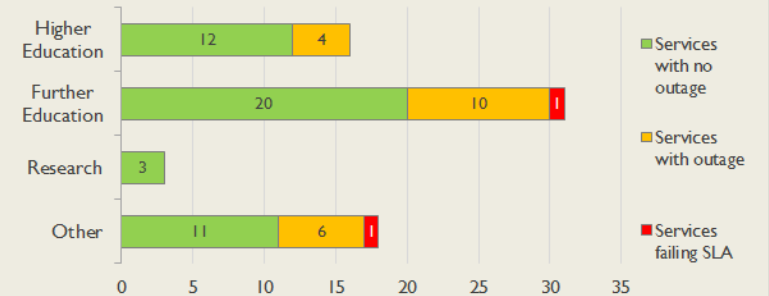

janet

East Service Report

May 2015

Service Reliability

The SLA sets a target minimum of 99.7% availability for each service averaged over a 12 month rolling period

Connections in East by Bandwidth

Average Availability of All Services in East				Average Availability of All Services in Janet			
May 2015	Equivalent Unavailability in Minutes per Service	12 Months Rolling	Equivalent Unavailability in Minutes per Service	May 2015	Equivalent Unavailability in Minutes per Service	12 Months Rolling	Equivalent Unavailability in Minutes per Service
100%	0	99.95%	289	>99.99%	3	99.95%	254
Mean Time to Repair		Average Faults per Service per Year		Mean Time to Repair		Average Faults per Service per Year	
6h 54m		1.01		5h 50m		0.64	
Based on 144 faults over the last 24 months				Based on 1294 faults over the last 24 months			

East Service Outages - Last 12 Months

NB: Periods of scheduled and emergency maintenance are not included in reliability performance statistics

Connection Usage

Traffic usage is expressed as the sum, in gigabytes, of the volume of data carried in both directions in the month, for all links being charted

East Traffic Against Janet Traffic

Usage by Connection - % of Available Bandwidth at 90th Percentile

Service Availability

The SLA target sets a minimum of 99.7% availability for each customer, averaged over a 12 month rolling period