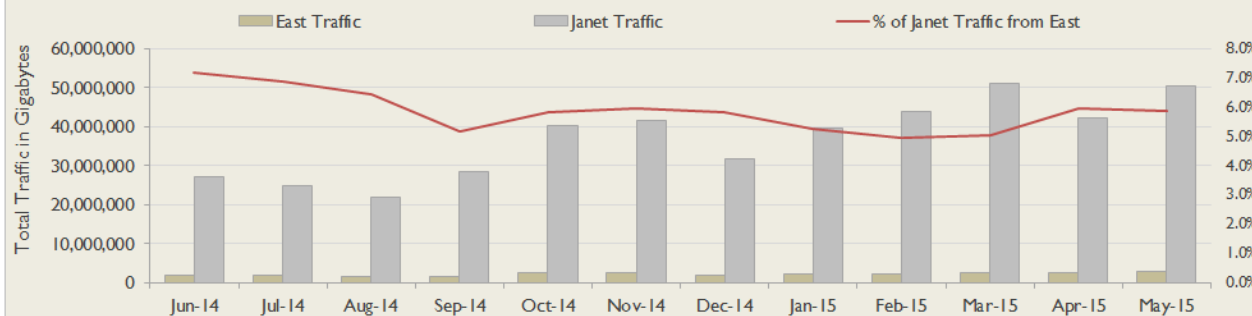

janet

East Service Report

May 2015

Service Reliability

The SLA sets a target minimum of 99.7% availability for each service averaged over a 12 month rolling period

Connections in East by Bandwidth

Average Availability of All Services in East				Average Availability of All Services in Janet			
May 2015	Equivalent Unavailability in Minutes per Service	12 Months Rolling	Equivalent Unavailability in Minutes per Service	May 2015	Equivalent Unavailability in Minutes per Service	12 Months Rolling	Equivalent Unavailability in Minutes per Service
100%	0	99.95%	289	>99.99%	3	99.95%	254
Mean Time to Repair		Average Faults per Service per Year		Mean Time to Repair		Average Faults per Service per Year	
6h 54m		1.01		5h 50m		0.64	
Based on 144 faults over the last 24 months				Based on 1294 faults over the last 24 months			

East Service Outages - Last 12 Months

NB: Periods of scheduled and emergency maintenance are not included in reliability performance statistics

Connection Usage

Traffic usage is expressed as the sum, in gigabytes, of the volume of data carried in both directions in the month, for all links being charted

East Traffic Against Janet Traffic

Usage by Connection - % of Available Bandwidth at 90th Percentile

Service Availability

The SLA target sets a minimum of 99.7% availability for each customer, averaged over a 12 month rolling period