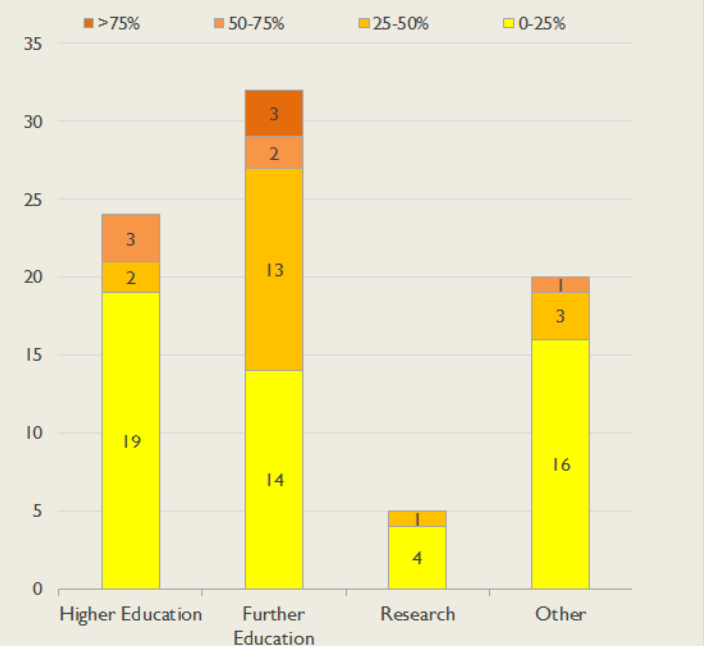

East Service Outages - Last 12 Months

NB: Periods of scheduled and emergency maintenance are not included in reliability performance statistics

Connection Usage

Traffic usage is expressed as the sum, in gigabytes, of the volume of data carried in both directions in the month, for all links being charted

East Traffic Against Janet Traffic

Usage by Connection - % of Available Bandwidth at 90th Percentile

Service Availability

The SLA target sets a minimum of 99.7% availability for each customer, averaged over a 12 month rolling period