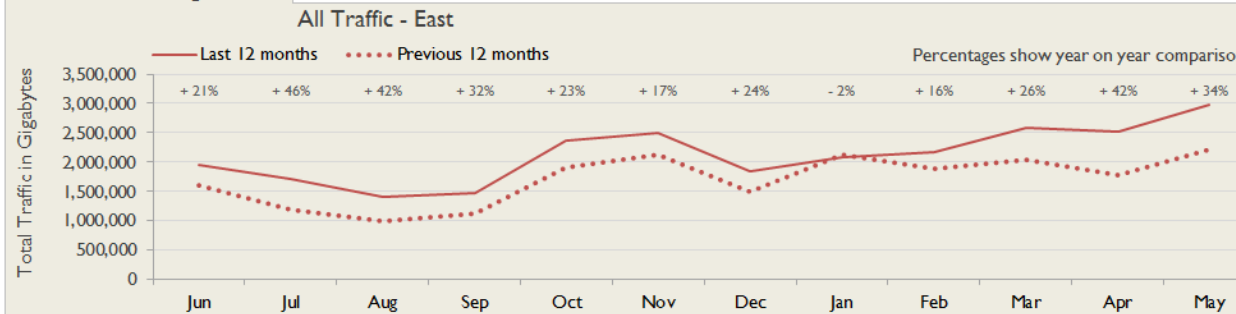

janet

East Service Report

May 2015

Service Reliability

The SLA sets a target minimum of 99.7% availability for each service averaged over a 12 month rolling period

Connections in East by Bandwidth

Average Availability of All Services in East				Average Availability of All Services in Janet			
May 2015	Equivalent Unavailability in Minutes per Service	12 Months Rolling	Equivalent Unavailability in Minutes per Service	May 2015	Equivalent Unavailability in Minutes per Service	12 Months Rolling	Equivalent Unavailability in Minutes per Service
100%	0	99.95%	289	>99.99%	3	99.95%	254
Mean Time to Repair		Average Faults per Service per Year		Mean Time to Repair		Average Faults per Service per Year	
6h 54m		1.01		5h 50m		0.64	
Based on 144 faults over the last 24 months				Based on 1294 faults over the last 24 months			

East Service Outages - Last 12 Months

NB: Periods of scheduled and emergency maintenance are not included in reliability performance statistics

Connection Usage

Traffic usage is expressed as the sum, in gigabytes, of the volume of data carried in both directions in the month, for all links being charted

East Traffic Against Janet Traffic

Usage by Connection - % of Available Bandwidth at 90th Percentile

Service Availability

The SLA target sets a minimum of 99.7% availability for each customer, averaged over a 12 month rolling period