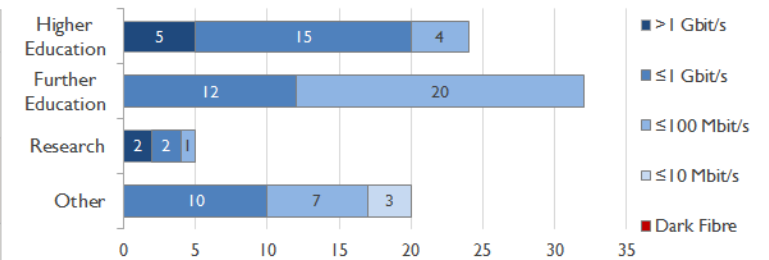

janet

East Service Report

May 2015

Service Reliability

The SLA sets a target minimum of 99.7% availability for each service averaged over a 12 month rolling period

Connections in East by Bandwidth

Average Availability of All Services in East				Average Availability of All Services in Janet			
May 2015	Equivalent Unavailability in Minutes per Service	12 Months Rolling	Equivalent Unavailability in Minutes per Service	May 2015	Equivalent Unavailability in Minutes per Service	12 Months Rolling	Equivalent Unavailability in Minutes per Service
100%	0	99.95%	289	>99.99%	3	99.95%	254
Mean Time to Repair		Average Faults per Service per Year		Mean Time to Repair		Average Faults per Service per Year	
6h 54m		1.01		5h 50m		0.64	
Based on 144 faults over the last 24 months				Based on 1294 faults over the last 24 months			

East Service Outages - Last 12 Months

NB: Periods of scheduled and emergency maintenance are not included in reliability performance statistics

Connection Usage

Traffic usage is expressed as the sum, in gigabytes, of the volume of data carried in both directions in the month, for all links being charted

East Traffic Against Janet Traffic

Usage by Connection - % of Available Bandwidth at 90th Percentile

Service Availability

The SLA target sets a minimum of 99.7% availability for each customer, averaged over a 12 month rolling period