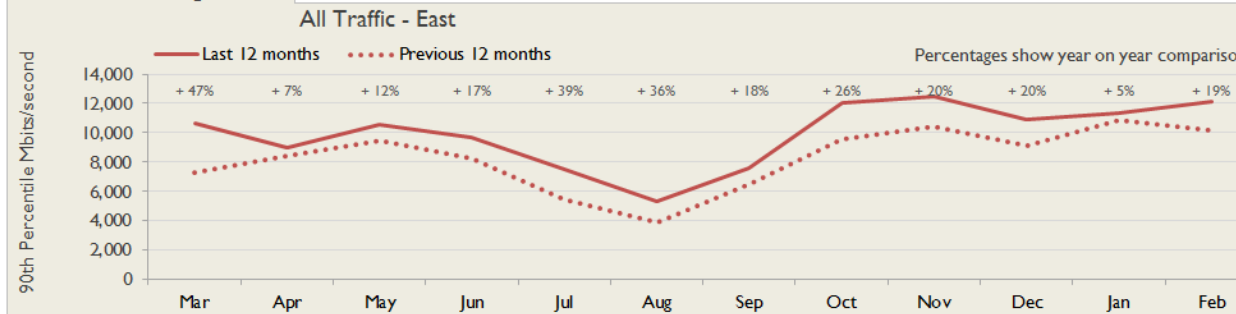

## East Service Report

February 2015

**Service Reliability**

The SLA sets a target minimum of 99.7% availability for each service averaged over a 12 month rolling period

**Connections in East by Bandwidth**

Average Availability of All Services in East				Average Availability of All Services in Janet			
Feb 2015	Equivalent Unavailability in Minutes per Service	12 Months Rolling	Equivalent Unavailability in Minutes per Service	Feb 2015	Equivalent Unavailability in Minutes per Service	12 Months Rolling	Equivalent Unavailability in Minutes per Service
100%	0	99.94%	305	99.97%	13	99.96%	198
Mean Time to Repair		Average Faults per Service per Year		Mean Time to Repair		Average Faults per Service per Year	
6h 59m		0.86		6h 03m		0.61	
Based on 120 faults over the last 24 months				Based on 1214 faults over the last 24 months			

**East Service Outages - Last 12 Months**

NB: Periods of scheduled and emergency maintenance are not included in reliability performance statistics

**Connection Usage**

Traffic usage is expressed as the sum, in megabits per second, of 90th percentile readings taken during the month, in whichever direction is the greater, for all links being charted

## Service Availability

The SLA target sets a minimum of 99.7% availability for each customer, averaged over a 12 month rolling period

Periods of scheduled and emergency maintenance are discounted when calculating availability of services