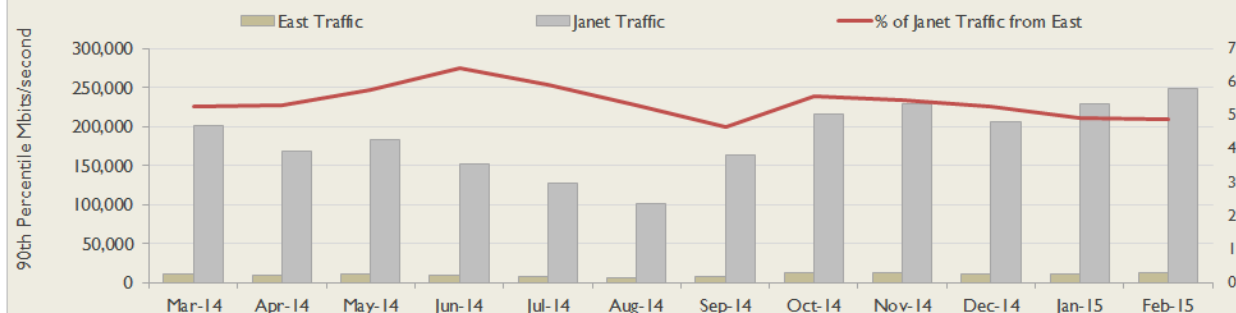

Average Availability of All Services in East				Average Availability of All Services in Janet			
Feb 2015	Equivalent Unavailability in Minutes per Service	12 Months Rolling	Equivalent Unavailability in Minutes per Service	Feb 2015	Equivalent Unavailability in Minutes per Service	12 Months Rolling	Equivalent Unavailability in Minutes per Service
100%	0	99.94%	305	99.97%	13	99.96%	198
Mean Time to Repair		Average Faults per Service per Year		Mean Time to Repair		Average Faults per Service per Year	
6h 59m		0.86		6h 03m		0.61	
Based on 120 faults over the last 24 months				Based on 1214 faults over the last 24 months			

**East Service Outages - Last 12 Months**

NB: Periods of scheduled and emergency maintenance are not included in reliability performance statistics

**Connection Usage**

Traffic usage is expressed as the sum, in megabits per second, of 90th percentile readings taken during the month, in whichever direction is the greater, for all links being charted

**Usage by Connection - % of Available Bandwidth at 90th Percentile**

**East Traffic Against Janet Traffic**

## Service Availability

The SLA target sets a minimum of 99.7% availability for each customer, averaged over a 12 month rolling period

Periods of scheduled and emergency maintenance are discounted when calculating availability of services