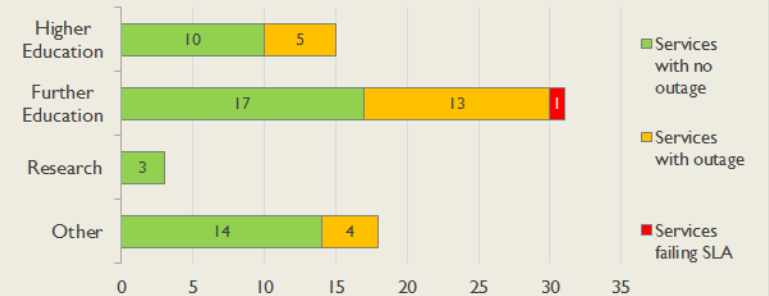

## East Service Report

February 2015

**Service Reliability**

The SLA sets a target minimum of 99.7% availability for each service averaged over a 12 month rolling period

**Connections in East by Bandwidth**

Average Availability of All Services in East				Average Availability of All Services in Janet			
Feb 2015	Equivalent Unavailability in Minutes per Service	12 Months Rolling	Equivalent Unavailability in Minutes per Service	Feb 2015	Equivalent Unavailability in Minutes per Service	12 Months Rolling	Equivalent Unavailability in Minutes per Service
100%	0	99.94%	305	99.97%	13	99.96%	198
Mean Time to Repair		Average Faults per Service per Year		Mean Time to Repair		Average Faults per Service per Year	
6h 59m		0.86		6h 03m		0.61	
Based on 120 faults over the last 24 months				Based on 1214 faults over the last 24 months			

**East Service Outages - Last 12 Months**

NB: Periods of scheduled and emergency maintenance are not included in reliability performance statistics

**Connection Usage**

Traffic usage is expressed as the sum, in megabits per second, of 90th percentile readings taken during the month, in whichever direction is the greater, for all links being charted