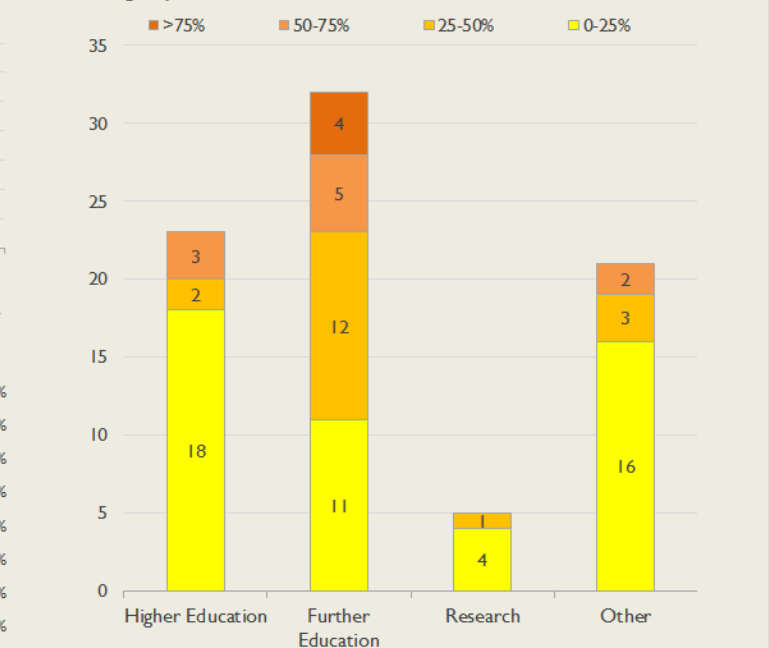

**East Service Outages - Last 12 Months**

NB: Periods of scheduled and emergency maintenance are not included in reliability performance statistics

**Connection Usage**

Traffic usage is expressed as the sum, in megabits per second, of 90th percentile readings taken during the month, in whichever direction is the greater, for all links being charted

**Usage by Connection - % of Available Bandwidth at 90th Percentile**

**East Traffic Against Janet Traffic**