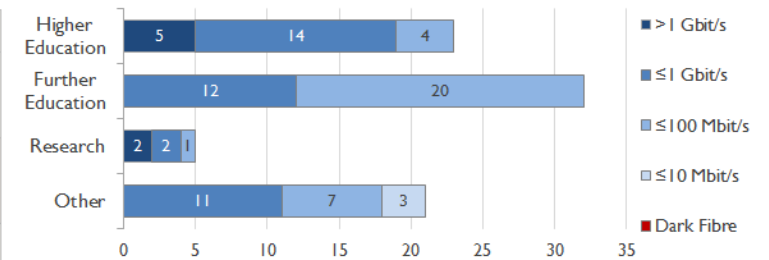

## East Service Report

February 2015

**Service Reliability**

The SLA sets a target minimum of 99.7% availability for each service averaged over a 12 month rolling period

**Connections in East by Bandwidth**