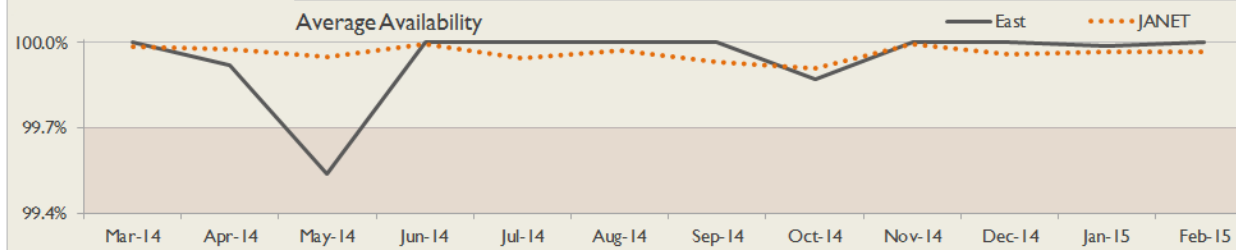

## East Service Report

February 2015

**Service Reliability**

The SLA sets a target minimum of 99.7% availability for each service averaged over a 12 month rolling period

**Connections in East by Bandwidth**

Average Availability of All Services in East				Average Availability of All Services in Janet			
Feb 2015	Equivalent Unavailability in Minutes per Service	12 Months Rolling	Equivalent Unavailability in Minutes per Service	Feb 2015	Equivalent Unavailability in Minutes per Service	12 Months Rolling	Equivalent Unavailability in Minutes per Service
100%	0	99.94%	305	99.97%	13	99.96%	198
Mean Time to Repair		Average Faults per Service per Year		Mean Time to Repair		Average Faults per Service per Year	
6h 59m		0.86		6h 03m		0.61	
Based on 120 faults over the last 24 months				Based on 1214 faults over the last 24 months			

**East Service Outages - Last 12 Months**

NB: Periods of scheduled and emergency maintenance are not included in reliability performance statistics

**Connection Usage**

Traffic usage is expressed as the sum, in megabits per second, of 90th percentile readings taken during the month, in whichever direction is the greater, for all links being charted