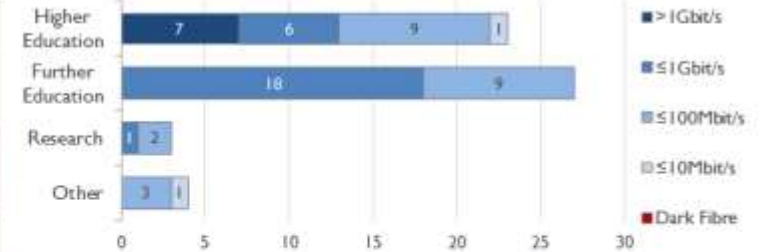

janet

Wales Service Report

September 2017

Service Reliability

The SLA sets a target minimum of 99.7% availability for each service averaged over a 12 month rolling period

Connections in Wales by Contractual Bandwidth