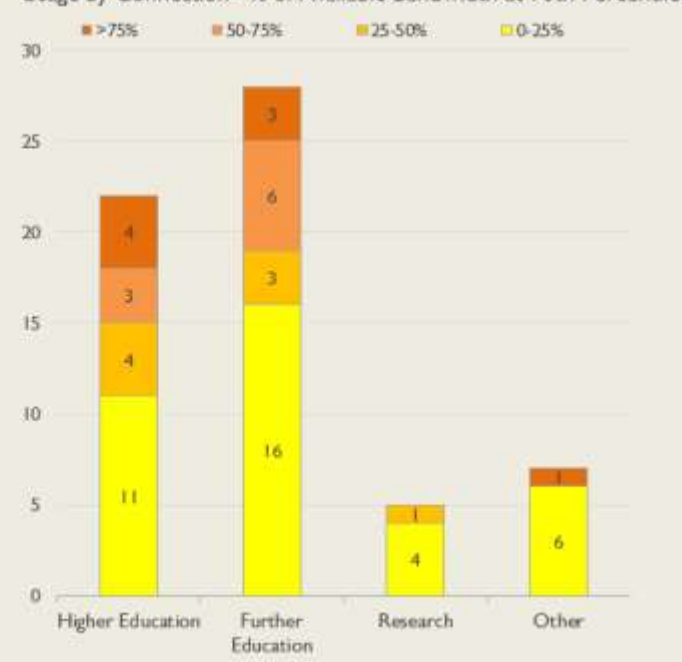

NB: Periods of scheduled and emergency maintenance are not included in reliability performance statistics

Connections in Wales by Bandwidth

Wales Service Outages - Last 12 Months

Connection Usage

Traffic usage is expressed as the sum, in gigabytes, of the volume of data carried in both directions in the month, for all links being charted

Usage by Connection - % of Available Bandwidth at 90th Percentile

Service Availability

The SLA target sets a minimum of 99.7% availability for each customer, averaged over a 12 month rolling period

Periods of scheduled and emergency maintenance are discounted when calculating availability of services