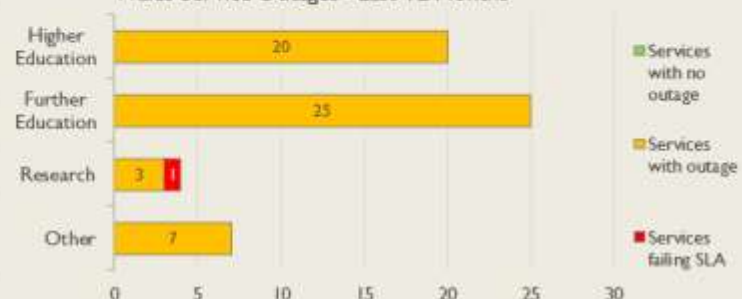

janet

Wales Service Report

September 2015

Service Reliability

The SLA sets a target minimum of 99.7% availability for each service averaged over a 12 month rolling period

Average Availability of All Services in Wales				Average Availability of All Services in Janet			
Sep 2015	Equivalent Unavailability in Minutes per Service	12 Months Rolling	Equivalent Unavailability in Minutes per Service	Sep 2015	Equivalent Unavailability in Minutes per Service	12 Months Rolling	Equivalent Unavailability in Minutes per Service
100%	0	99.97%	142	99.96%	15	99.96%	228
Mean Time to Repair		Average Faults per Service per Year		Mean Time to Repair		Average Faults per Service per Year	
2h 21m		0.75		5h 19m		0.67	
Based on 90 faults over the last 24 months				Based on 1376 faults over the last 24 months			

NB: Periods of scheduled and emergency maintenance are not included in reliability performance statistics

Connections in Wales by Bandwidth

Wales Service Outages - Last 12 Months

Connection Usage

Traffic usage is expressed as the sum, in gigabytes, of the volume of data carried in both directions in the month, for all links being charted