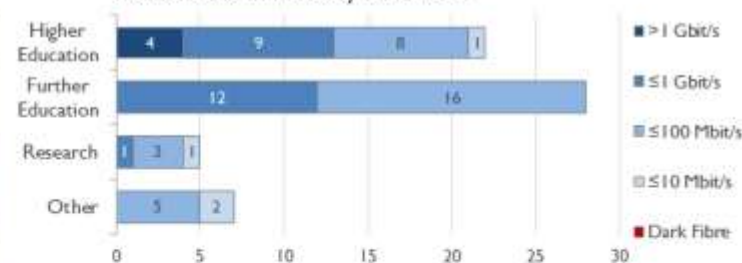

janet

Wales Service Report

September 2015

Service Reliability

The SLA sets a target minimum of 99.7% availability for each service averaged over a 12 month rolling period

Average Availability of All Services in Wales				Average Availability of All Services in Janet			
Sep 2015	Equivalent Unavailability in Minutes per Service	12 Months Rolling	Equivalent Unavailability in Minutes per Service	Sep 2015	Equivalent Unavailability in Minutes per Service	12 Months Rolling	Equivalent Unavailability in Minutes per Service
100%	0	99.97%	142	99.96%	15	99.96%	228
Mean Time to Repair		Average Faults per Service per Year		Mean Time to Repair		Average Faults per Service per Year	
2h 21m		0.75		5h 19m		0.67	
Based on 90 faults over the last 24 months				Based on 1376 faults over the last 24 months			

NB: Periods of scheduled and emergency maintenance are not included in reliability performance statistics

Connections in Wales by Bandwidth

Wales Service Outages - Last 12 Months

Connection Usage

Traffic usage is expressed as the sum, in gigabytes, of the volume of data carried in both directions in the month, for all links being charted