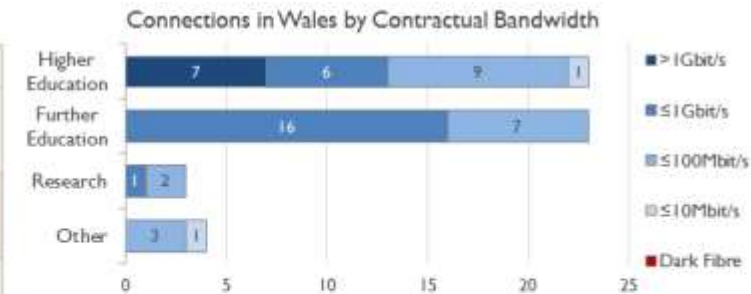

janet

Wales Service Report

October 2017

Average Availability of All Services in Wales				Average Availability of All Services in Janet			
Oct 2017	Equivalent Unavailability in Minutes per Service	12 Months Rolling	Equivalent Unavailability in Minutes per Service	Oct 2017	Equivalent Unavailability in Minutes per Service	12 Months Rolling	Equivalent Unavailability in Minutes per Service
100%	0	>99.99%	28	99.98%	9	99.98%	115
Mean Time to Repair		Average Faults per Service per Year		Mean Time to Repair		Average Faults per Service per Year	
2h 33m		0.13		5h 48m		0.46	
Based on 26 faults over the last 24 months				Based on 1045 faults over the last 24 months			