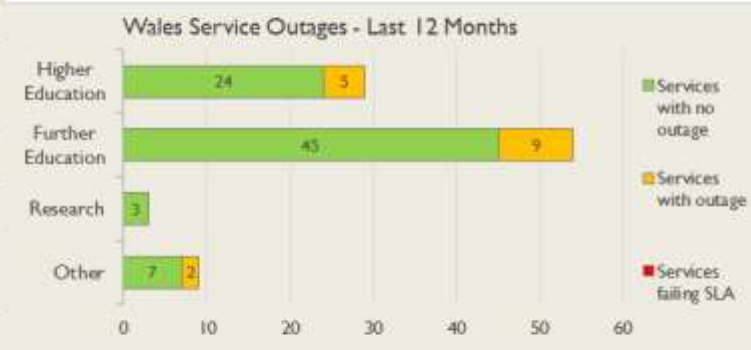

NB: Periods of scheduled and emergency maintenance are not included in reliability performance statistics

Service Availability

The SLA target sets a minimum of 99.7% availability for each customer, averaged over a 12 month rolling period