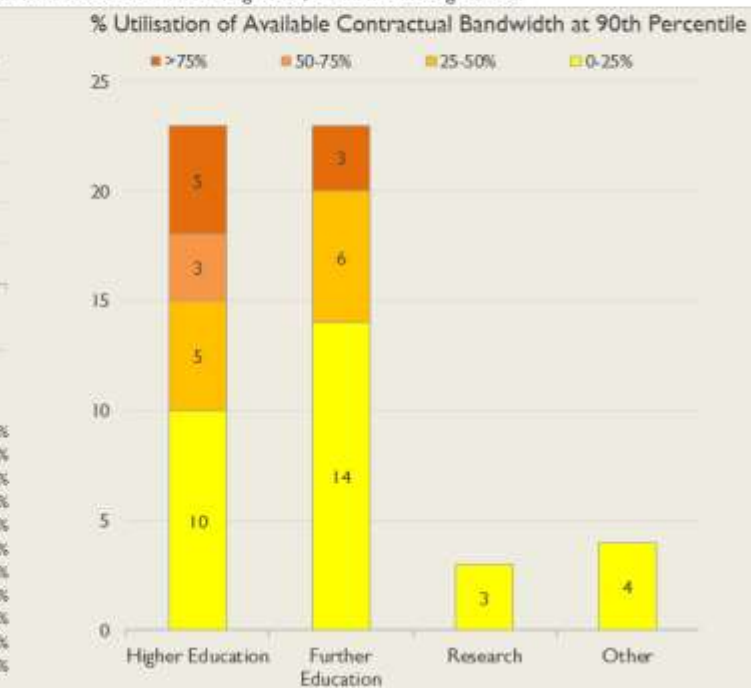

janet

Wales Service Report

October 2017

Average Availability of All Services in Wales				Average Availability of All Services in Janet			
Oct 2017	Equivalent Unavailability in Minutes per Service	12 Months Rolling	Equivalent Unavailability in Minutes per Service	Oct 2017	Equivalent Unavailability in Minutes per Service	12 Months Rolling	Equivalent Unavailability in Minutes per Service
100%	0	>99.99%	28	99.98%	9	99.98%	115
Mean Time to Repair		Average Faults per Service per Year		Mean Time to Repair		Average Faults per Service per Year	
2h 33m		0.13		5h 48m		0.46	
Based on 26 faults over the last 24 months				Based on 1045 faults over the last 24 months			

NB: Periods of scheduled and emergency maintenance are not included in reliability performance statistics

Service Availability

The SLA target sets a minimum of 99.7% availability for each customer, averaged over a 12 month rolling period