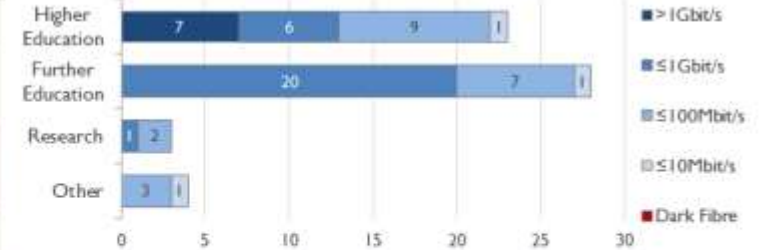

Connections in Wales by Contractual Bandwidth