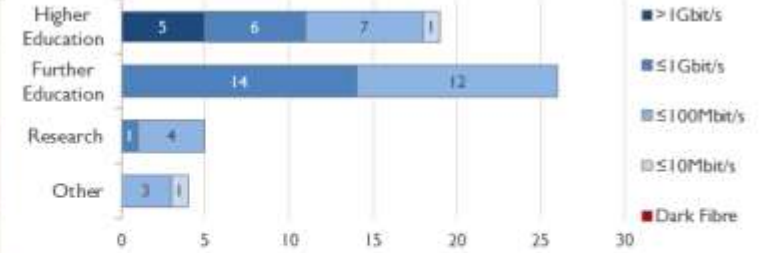

Connections in Wales by Contractual Bandwidth