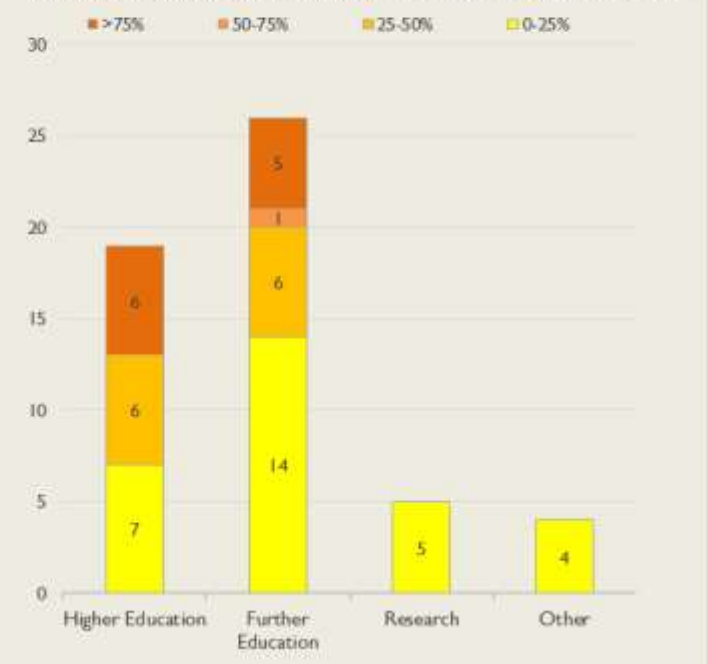

NB: Periods of scheduled and emergency maintenance are not included in reliability performance statistics

Connections in Wales by Contractual Bandwidth

Wales Service Outages - Last 12 Months

Connection Usage

Traffic usage is expressed as the sum, in gigabytes, of the volume of data carried in both directions in the month, for all links being charted

% Utilisation of Available Contractual Bandwidth at 90th Percentile