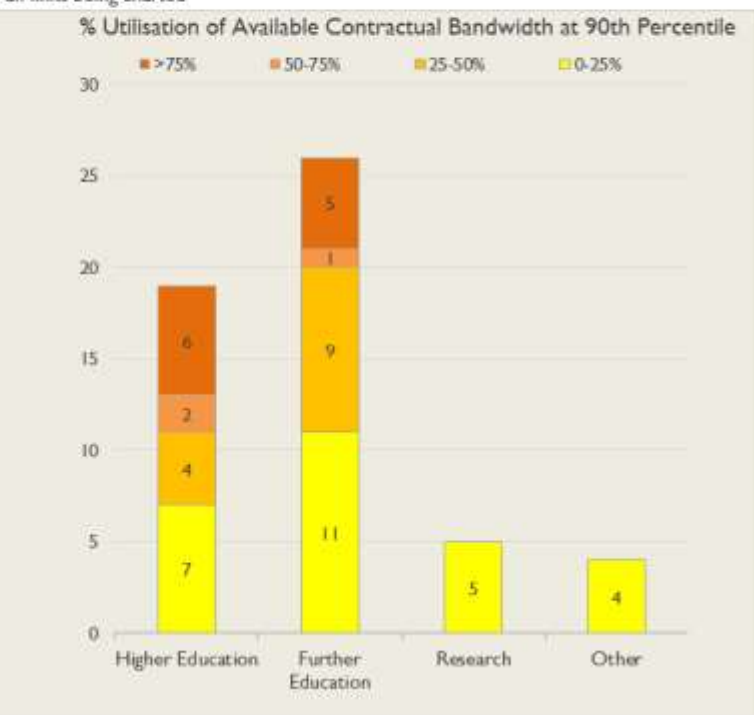

NB: Periods of scheduled and emergency maintenance are not included in reliability performance statistics

Service Availability

The SLA target sets a minimum of 99.7% availability for each customer, averaged over a 12 month rolling period