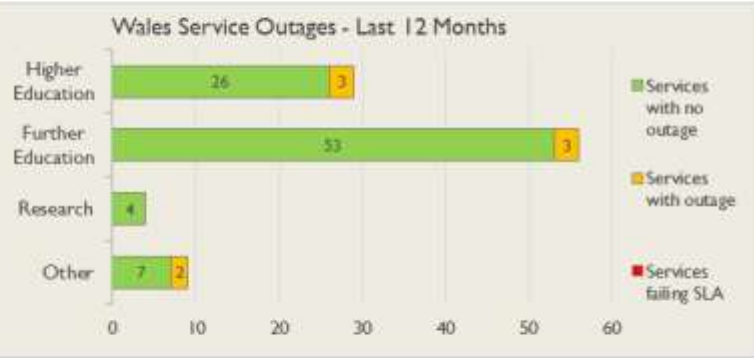

janet

Wales Service Report

March 2017

Average Availability of All Services in Wales				Average Availability of All Services in Janet			
Mar 2017	Equivalent Unavailability in Minutes per Service	12 Months Rolling	Equivalent Unavailability in Minutes per Service	Mar 2017	Equivalent Unavailability in Minutes per Service	12 Months Rolling	Equivalent Unavailability in Minutes per Service
100%	0	>99.99%	24	99.99%	5	99.97%	157
Mean Time to Repair		Average Faults per Service per Year		Mean Time to Repair		Average Faults per Service per Year	
7h 10m		0.12		7h 13m		0.45	
Based on 24 faults over the last 24 months				Based on 990 faults over the last 24 months			

NB: Periods of scheduled and emergency maintenance are not included in reliability performance statistics

Service Availability

The SLA target sets a minimum of 99.7% availability for each customer, averaged over a 12 month rolling period