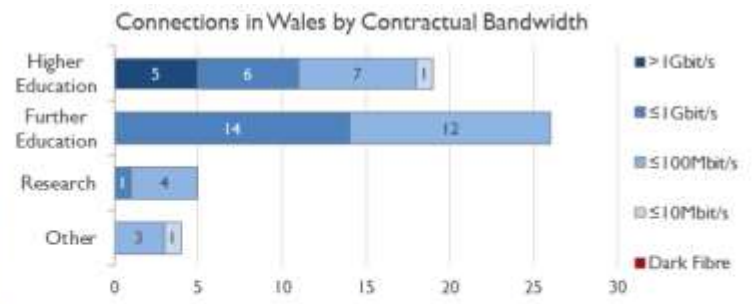

janet

Wales Service Report

March 2017

Average Availability of All Services in Wales				Average Availability of All Services in Janet			
Mar 2017	Equivalent Unavailability in Minutes per Service	12 Months Rolling	Equivalent Unavailability in Minutes per Service	Mar 2017	Equivalent Unavailability in Minutes per Service	12 Months Rolling	Equivalent Unavailability in Minutes per Service
100%	0	>99.99%	24	99.99%	5	99.97%	157
Mean Time to Repair		Average Faults per Service per Year		Mean Time to Repair		Average Faults per Service per Year	
7h 10m		0.12		7h 13m		0.45	
Based on 24 faults over the last 24 months				Based on 990 faults over the last 24 months			