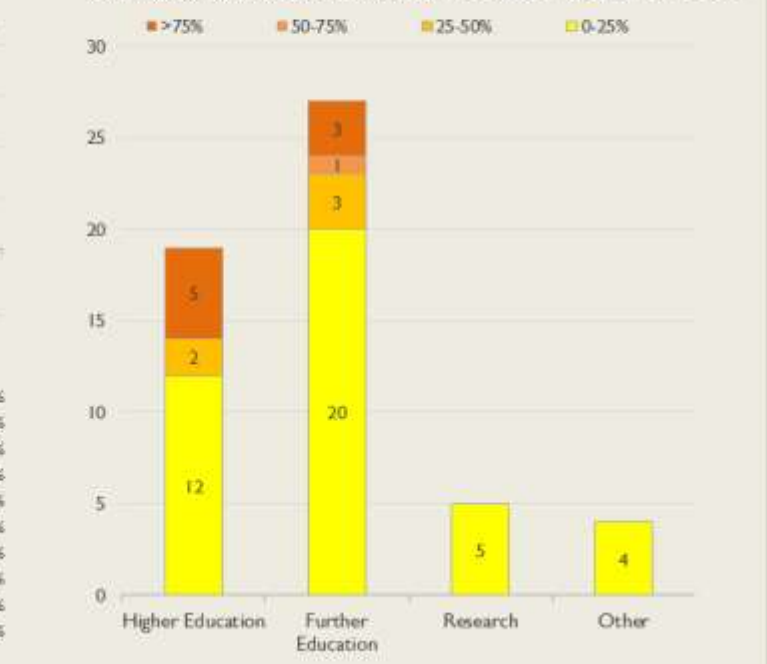

Traffic usage is expressed as the sum, in gigabytes, of the volume of data carried in both directions in the month, for all links being charted

% Utilisation of Available Contractual Bandwidth at 90th Percentile