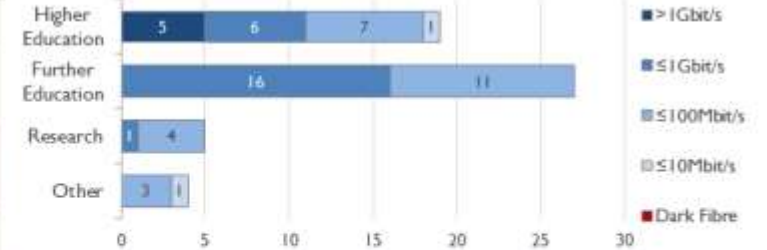

Connections in Wales by Contractual Bandwidth