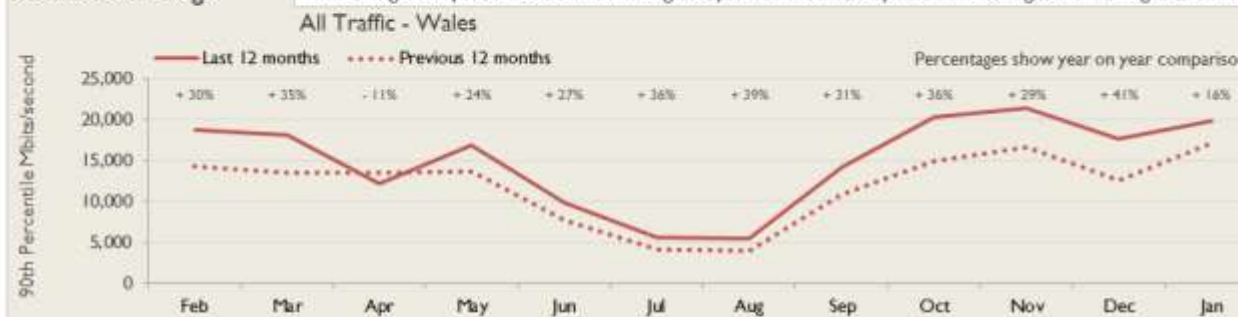

Average Availability of All Services in Wales				Average Availability of All Services in Janet			
Jan 2018	Equivalent Unavailability in Minutes per Service	12 Months Rolling	Equivalent Unavailability in Minutes per Service	Jan 2018	Equivalent Unavailability in Minutes per Service	12 Months Rolling	Equivalent Unavailability in Minutes per Service
>99.99%	1	>99.99%	9	>99.99%	3	99.98%	85
Mean Time to Repair		Average Faults per Service per Year		Mean Time to Repair		Average Faults per Service per Year	
2h 36m		0.12		5h 02m		0.40	
Based on 24 faults over the last 24 months				Based on 914 faults over the last 24 months			

Wales Service Outages - Last 12 Months

NB: Periods of scheduled and emergency maintenance are not included in reliability performance statistics

Connection Usage

Traffic usage is expressed as the sum, in megabits per second, of 90th percentile readings taken during the month, in whichever direction is the greater, for all links being charted