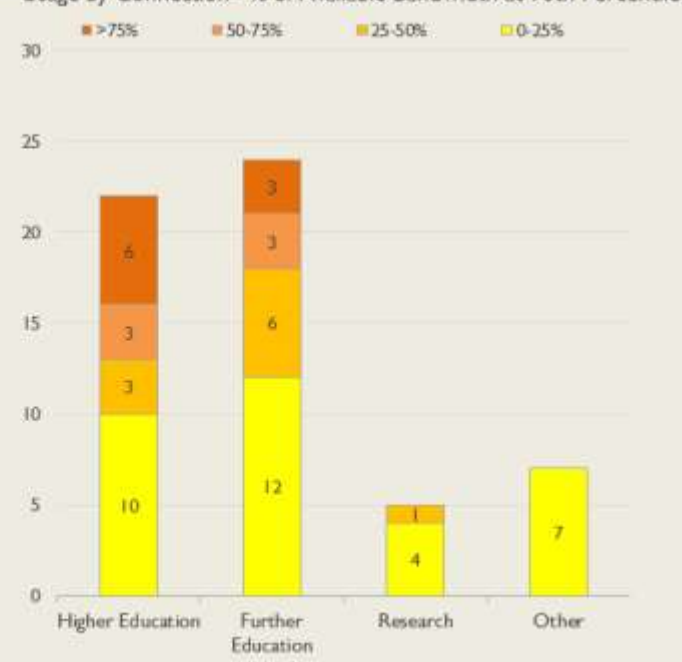

NB: Periods of scheduled and emergency maintenance are not included in reliability performance statistics

**Connections in Wales by Bandwidth**

**Wales Service Outages - Last 12 Months**

**Connection Usage**

Traffic usage is expressed as the sum, in megabits per second, of 90th percentile readings taken during the month, in whichever direction is the greater, for all links being charted

**Usage by Connection - % of Available Bandwidth at 90th Percentile**