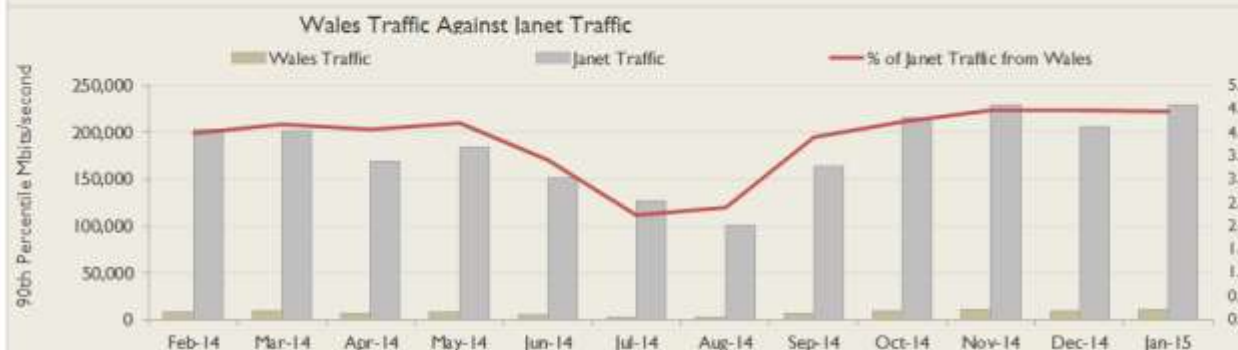

NB: Periods of scheduled and emergency maintenance are not included in reliability performance statistics

**Connections in Wales by Bandwidth**

**Wales Service Outages - Last 12 Months**

**Connection Usage**

Traffic usage is expressed as the sum, in megabits per second, of 90th percentile readings taken during the month, in whichever direction is the greater, for all links being charted

**Usage by Connection - % of Available Bandwidth at 90th Percentile**

## Service Availability

The SLA target sets a minimum of 99.7% availability for each customer, averaged over a 12 month rolling period

Periods of scheduled and emergency maintenance are discounted when calculating availability of services