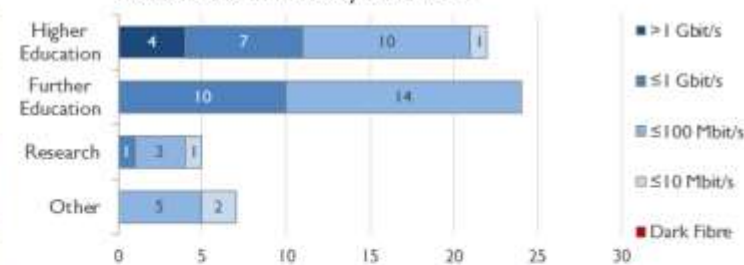

janet

Wales Service Report

January 2015

**Service Reliability**

The SLA sets a target minimum of 99.7% availability for each service averaged over a 12 month rolling period

Average Availability of All Services in Wales				Average Availability of All Services in Janet			
Jan 2015	Equivalent Unavailability in Minutes per Service	12 Months Rolling	Equivalent Unavailability in Minutes per Service	Jan 2015	Equivalent Unavailability in Minutes per Service	12 Months Rolling	Equivalent Unavailability in Minutes per Service
100%	0	>99.99%	27	99.97%	15	99.96%	216
Mean Time to Repair		Average Faults per Service per Year		Mean Time to Repair		Average Faults per Service per Year	
3h 38m		0.24		6h 02m		0.62	
Based on 27 faults over the last 24 months				Based on 1232 faults over the last 24 months			

NB: Periods of scheduled and emergency maintenance are not included in reliability performance statistics

**Connections in Wales by Bandwidth**

**Wales Service Outages - Last 12 Months**

**Connection Usage**

Traffic usage is expressed as the sum, in megabits per second, of 90th percentile readings taken during the month, in whichever direction is the greater, for all links being charted

**Usage by Connection - % of Available Bandwidth at 90th Percentile**