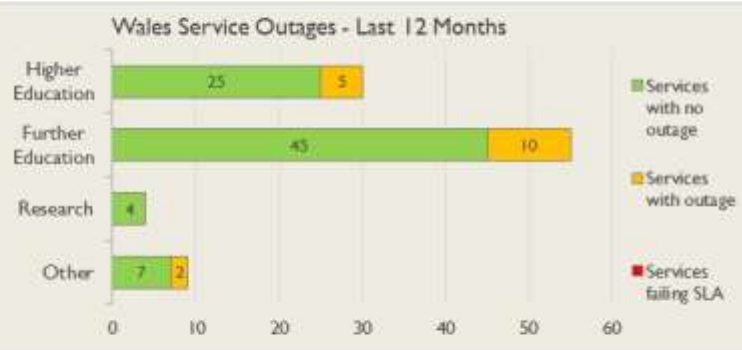

NB: Periods of scheduled and emergency maintenance are not included in reliability performance statistics

Service Availability

The SLA target sets a minimum of 99.7% availability for each customer, averaged over a 12 month rolling period