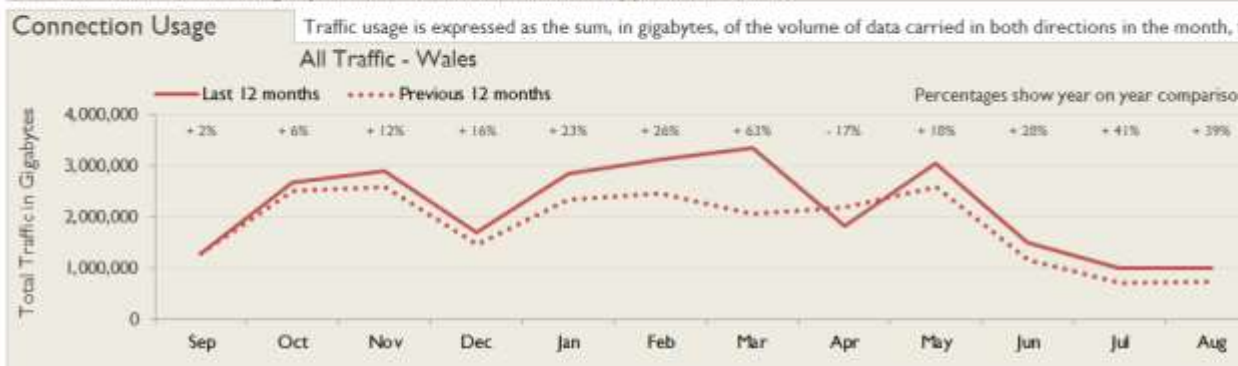

janet

Wales Service Report

August 2017

Average Availability of All Services in Wales				Average Availability of All Services in Janet			
Aug 2017	Equivalent Unavailability in Minutes per Service	12 Months Rolling	Equivalent Unavailability in Minutes per Service	Aug 2017	Equivalent Unavailability in Minutes per Service	12 Months Rolling	Equivalent Unavailability in Minutes per Service
>99.99%	4	>99.99%	32	>99.99%	4	99.98%	130
Mean Time to Repair		Average Faults per Service per Year		Mean Time to Repair		Average Faults per Service per Year	
2h 33m		0.12		5h 51m		0.48	
Based on 26 faults over the last 24 months				Based on 1058 faults over the last 24 months			

NB: Periods of scheduled and emergency maintenance are not included in reliability performance statistics

Service Availability

The SLA target sets a minimum of 99.7% availability for each customer, averaged over a 12 month rolling period