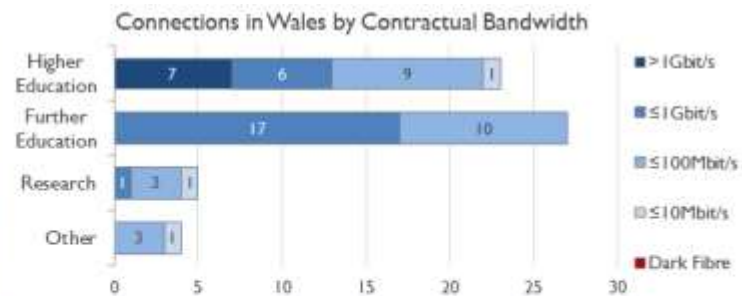

janet

Wales Service Report

August 2017

Average Availability of All Services in Wales				Average Availability of All Services in Janet			
Aug 2017	Equivalent Unavailability in Minutes per Service	12 Months Rolling	Equivalent Unavailability in Minutes per Service	Aug 2017	Equivalent Unavailability in Minutes per Service	12 Months Rolling	Equivalent Unavailability in Minutes per Service
>99.99%	4	>99.99%	32	>99.99%	4	99.98%	130
Mean Time to Repair		Average Faults per Service per Year		Mean Time to Repair		Average Faults per Service per Year	
2h 33m		0.12		5h 51m		0.48	
Based on 26 faults over the last 24 months				Based on 1058 faults over the last 24 months			