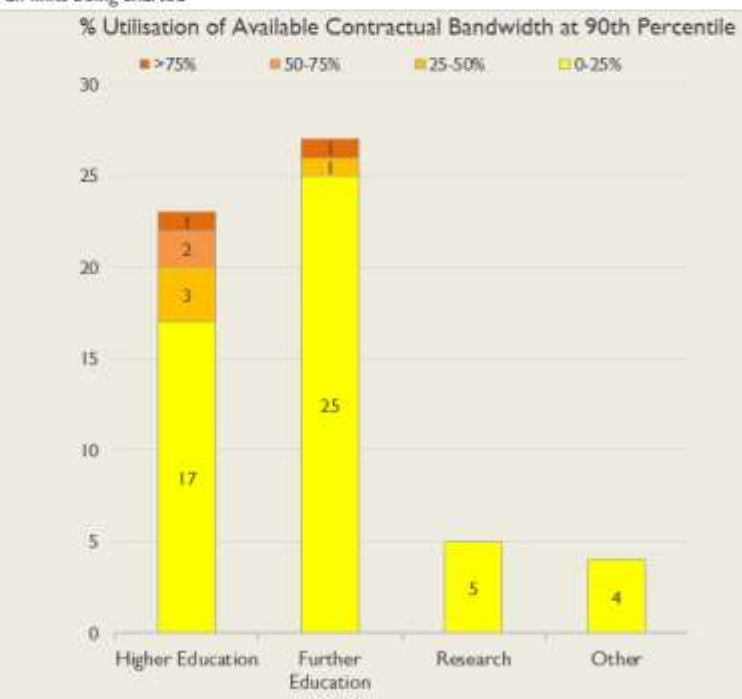

janet

Wales Service Report

August 2017

Average Availability of All Services in Wales				Average Availability of All Services in Janet			
Aug 2017	Equivalent Unavailability in Minutes per Service	12 Months Rolling	Equivalent Unavailability in Minutes per Service	Aug 2017	Equivalent Unavailability in Minutes per Service	12 Months Rolling	Equivalent Unavailability in Minutes per Service
>99.99%	4	>99.99%	32	>99.99%	4	99.98%	130
Mean Time to Repair		Average Faults per Service per Year		Mean Time to Repair		Average Faults per Service per Year	
2h 33m		0.12		5h 51m		0.48	
Based on 26 faults over the last 24 months				Based on 1058 faults over the last 24 months			

NB: Periods of scheduled and emergency maintenance are not included in reliability performance statistics

Service Availability

The SLA target sets a minimum of 99.7% availability for each customer, averaged over a 12 month rolling period