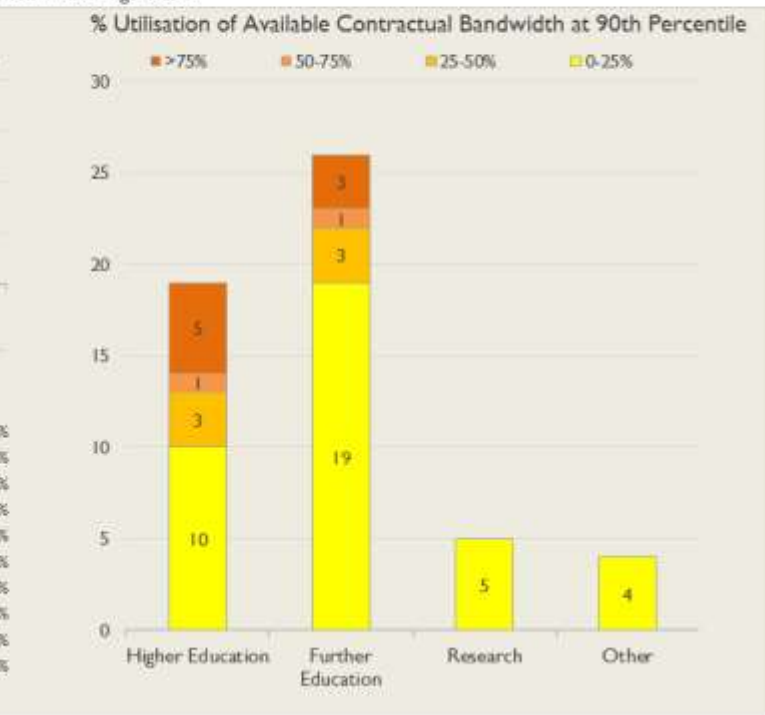

NB: Periods of scheduled and emergency maintenance are not included in reliability performance statistics

Service Availability

The SLA target sets a minimum of 99.7% availability for each customer, averaged over a 12 month rolling period