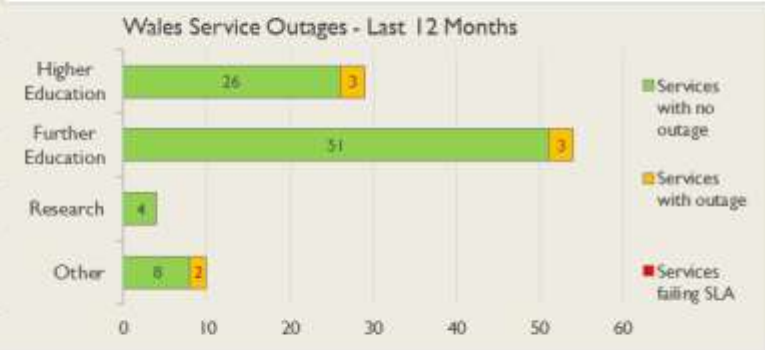

janet

Wales Service Report

April 2017

Average Availability of All Services in Wales				Average Availability of All Services in Janet			
Apr 2017	Equivalent Unavailability in Minutes per Service	12 Months Rolling	Equivalent Unavailability in Minutes per Service	Apr 2017	Equivalent Unavailability in Minutes per Service	12 Months Rolling	Equivalent Unavailability in Minutes per Service
100%	0	>99.99%	24	99.97%	11	99.97%	158
Mean Time to Repair		Average Faults per Service per Year		Mean Time to Repair		Average Faults per Service per Year	
2h 49m		0.10		6h 30m		0.45	
Based on 21 faults over the last 24 months				Based on 988 faults over the last 24 months			

NB: Periods of scheduled and emergency maintenance are not included in reliability performance statistics

Service Availability

The SLA target sets a minimum of 99.7% availability for each customer, averaged over a 12 month rolling period

Periods of scheduled and emergency maintenance are discounted when calculating availability of services

Monthly and annual availabilities falling below 99.7% are highlighted

* Service has resilience - where an organisation retains connectivity during an outage period by means of a second connection, the outage is not counted against its availability figures