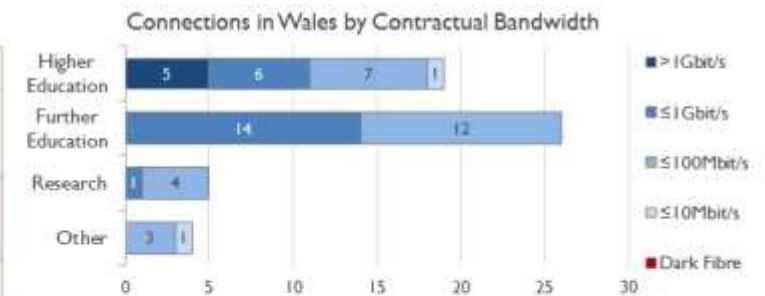

janet

Wales Service Report

April 2017

Average Availability of All Services in Wales				Average Availability of All Services in Janet			
Apr 2017	Equivalent Unavailability in Minutes per Service	12 Months Rolling	Equivalent Unavailability in Minutes per Service	Apr 2017	Equivalent Unavailability in Minutes per Service	12 Months Rolling	Equivalent Unavailability in Minutes per Service
100%	0	>99.99%	24	99.97%	11	99.97%	158
Mean Time to Repair		Average Faults per Service per Year		Mean Time to Repair		Average Faults per Service per Year	
2h 49m		0.10		6h 30m		0.45	
Based on 21 faults over the last 24 months				Based on 988 faults over the last 24 months			