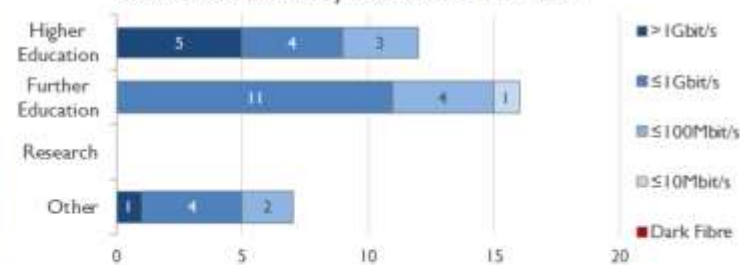

janet

Kent Service Report

March 2017

Service Reliability

The SLA sets a target minimum of 99.7% availability for each service averaged over a 12 month rolling period

Connections in Kent by Contractual Bandwidth

Average Availability of All Services in Kent				Average Availability of All Services in Janet			
Mar 2017	Equivalent Unavailability in Minutes per Service	12 Months Rolling	Equivalent Unavailability in Minutes per Service	Mar 2017	Equivalent Unavailability in Minutes per Service	12 Months Rolling	Equivalent Unavailability in Minutes per Service
100%	0	>99.99%	3	99.99%	5	99.97%	157
Mean Time to Repair		Average Faults per Service per Year		Mean Time to Repair		Average Faults per Service per Year	
4h 53m		0.09		7h 13m		0.45	
Based on 6 faults over the last 24 months				Based on 990 faults over the last 24 months			

Kent Service Outages - Last 12 Months

NB: Periods of scheduled and emergency maintenance are not included in reliability performance statistics

Connection Usage

Traffic usage is expressed as the sum, in gigabytes, of the volume of data carried in both directions in the month, for all links being charted