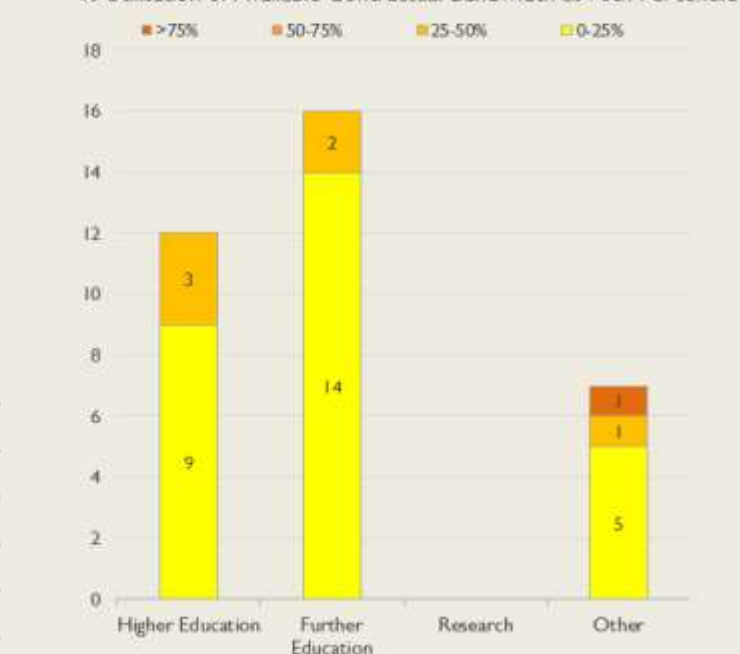

Kent Service Outages - Last 12 Months

NB: Periods of scheduled and emergency maintenance are not included in reliability performance statistics

Connection Usage

Traffic usage is expressed as the sum, in gigabytes, of the volume of data carried in both directions in the month, for all links being charted

% Utilisation of Available Contractual Bandwidth at 90th Percentile

Kent Traffic Against Janet Traffic

Service Availability

The SLA target sets a minimum of 99.7% availability for each customer, averaged over a 12 month rolling period