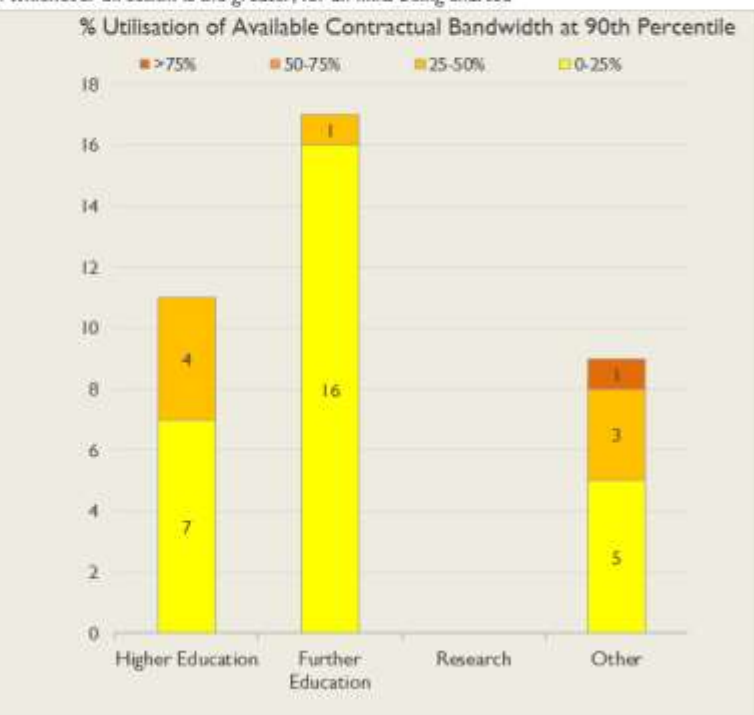

janet

Kent Service Report

January 2018

Average Availability of All Services in Kent				Average Availability of All Services in Janet			
Jan 2018	Equivalent Unavailability in Minutes per Service	12 Months Rolling	Equivalent Unavailability in Minutes per Service	Jan 2018	Equivalent Unavailability in Minutes per Service	12 Months Rolling	Equivalent Unavailability in Minutes per Service
100%	0	>99.99%	7	>99.99%	3	99.98%	85
Mean Time to Repair		Average Faults per Service per Year		Mean Time to Repair		Average Faults per Service per Year	
57m		0.08		5h 02m		0.40	
Based on 5 faults over the last 24 months				Based on 914 faults over the last 24 months			

NB: Periods of scheduled and emergency maintenance are not included in reliability performance statistics

Service Availability

The SLA target sets a minimum of 99.7% availability for each customer, averaged over a 12 month rolling period