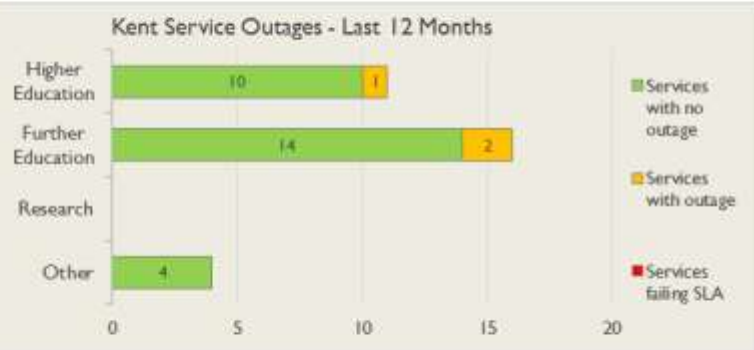

janet

Kent Service Report

January 2018

Average Availability of All Services in Kent				Average Availability of All Services in Janet			
Jan 2018	Equivalent Unavailability in Minutes per Service	12 Months Rolling	Equivalent Unavailability in Minutes per Service	Jan 2018	Equivalent Unavailability in Minutes per Service	12 Months Rolling	Equivalent Unavailability in Minutes per Service
100%	0	>99.99%	7	>99.99%	3	99.98%	85
Mean Time to Repair		Average Faults per Service per Year		Mean Time to Repair		Average Faults per Service per Year	
57m		0.08		5h 02m		0.40	
Based on 5 faults over the last 24 months				Based on 914 faults over the last 24 months			

NB: Periods of scheduled and emergency maintenance are not included in reliability performance statistics

Service Availability

The SLA target sets a minimum of 99.7% availability for each customer, averaged over a 12 month rolling period

Periods of scheduled and emergency maintenance are discounted when calculating availability of services

Monthly and annual availabilities falling below 99.7% are highlighted

* Service has resilience - where an organisation retains connectivity during an outage period by means of a second connection, the outage is not counted against its availability figures