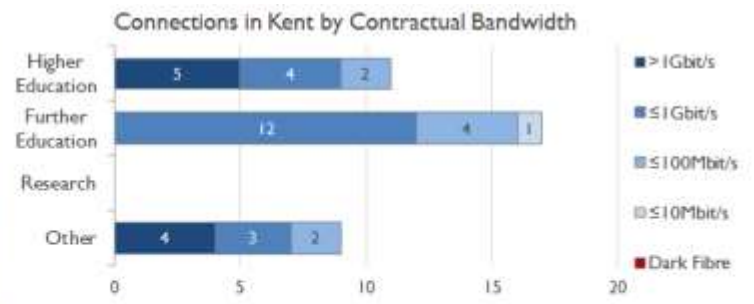

janet

Kent Service Report

January 2018

Average Availability of All Services in Kent				Average Availability of All Services in Janet			
Jan 2018	Equivalent Unavailability in Minutes per Service	12 Months Rolling	Equivalent Unavailability in Minutes per Service	Jan 2018	Equivalent Unavailability in Minutes per Service	12 Months Rolling	Equivalent Unavailability in Minutes per Service
100%	0	>99.99%	7	>99.99%	3	99.98%	85
Mean Time to Repair		Average Faults per Service per Year		Mean Time to Repair		Average Faults per Service per Year	
57m		0.08		5h 02m		0.40	
Based on 5 faults over the last 24 months				Based on 914 faults over the last 24 months			