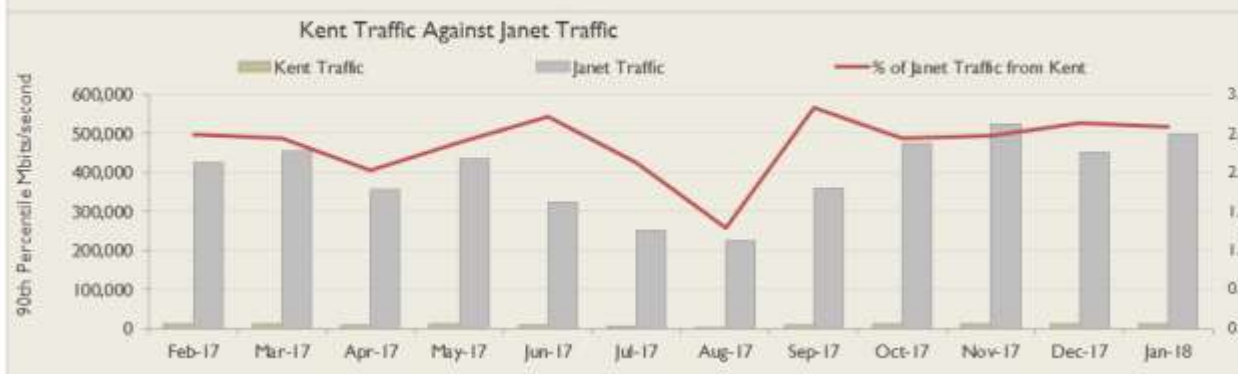

janet

Kent Service Report

January 2018

Average Availability of All Services in Kent				Average Availability of All Services in Janet			
Jan 2018	Equivalent Unavailability in Minutes per Service	12 Months Rolling	Equivalent Unavailability in Minutes per Service	Jan 2018	Equivalent Unavailability in Minutes per Service	12 Months Rolling	Equivalent Unavailability in Minutes per Service
100%	0	>99.99%	7	>99.99%	3	99.98%	85
Mean Time to Repair		Average Faults per Service per Year		Mean Time to Repair		Average Faults per Service per Year	
57m		0.08		5h 02m		0.40	
Based on 5 faults over the last 24 months				Based on 914 faults over the last 24 months			

NB: Periods of scheduled and emergency maintenance are not included in reliability performance statistics

Service Availability

The SLA target sets a minimum of 99.7% availability for each customer, averaged over a 12 month rolling period