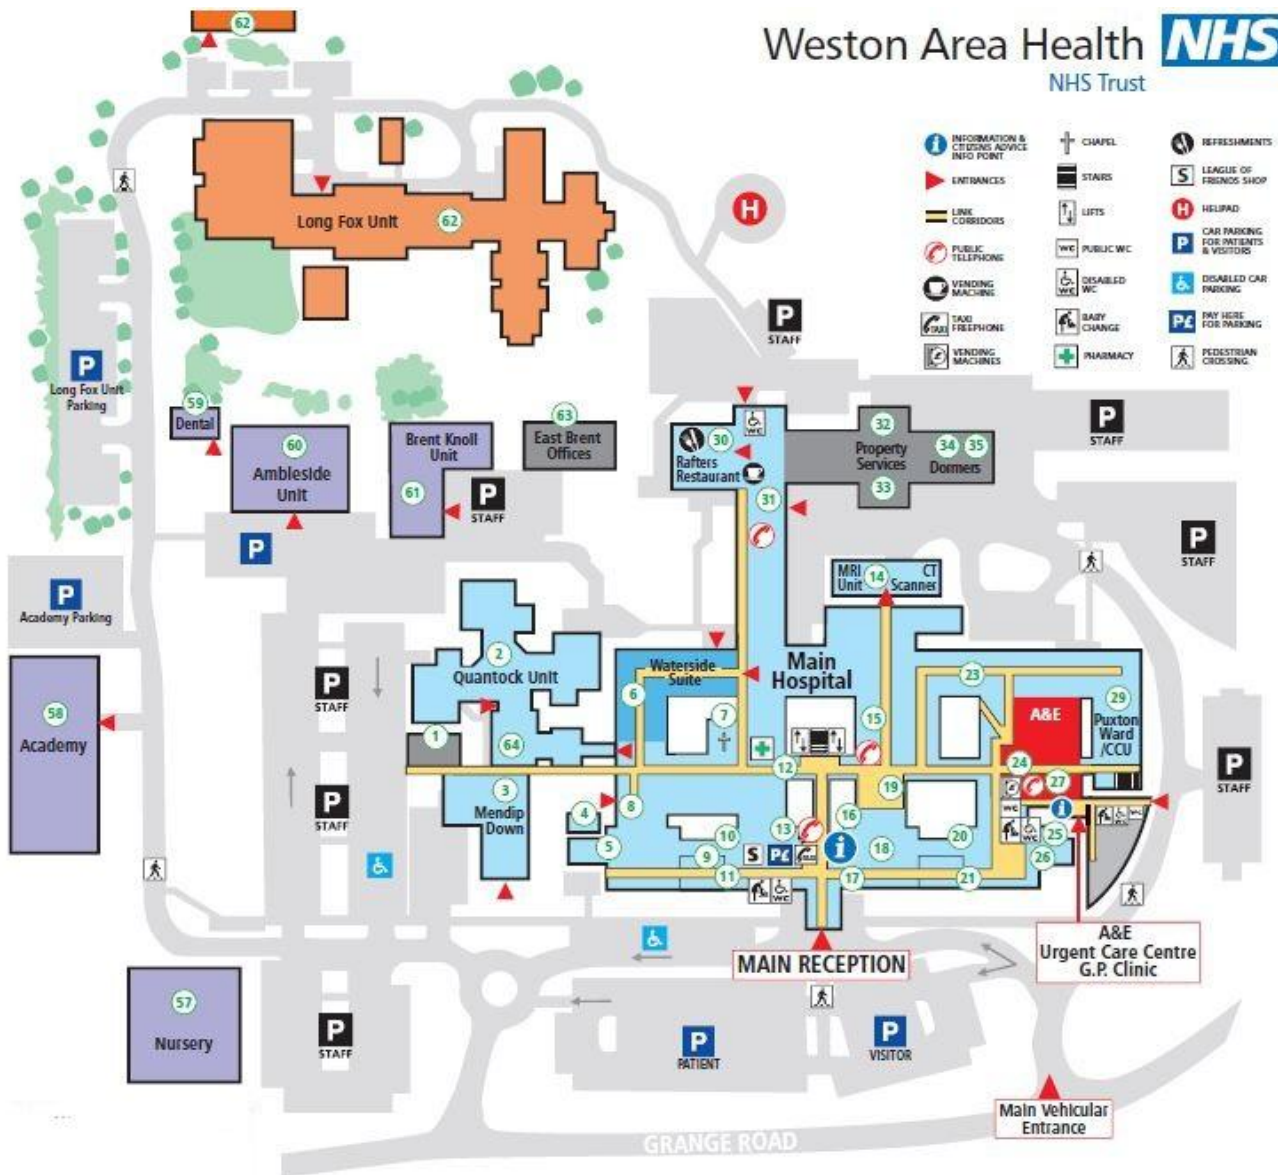

eduroam over WiFi at Weston General Hospital Update

What is eduroam?

'eduroam (education roaming) is the secure, world-wide roaming access service developed for the international research and education community.

eduroam allows students, researchers and staff from participating institutions to obtain Internet connectivity across campus and when visiting other participating institutions by simply opening their laptop.'

<https://www.eduroam.org/>

Weston Area Health NHS Trust

GRANGE ROAD

Main Vehicular Entrance

MAIN RECEPTION

A&E Urgent Care Centre G.P. Clinic

APUDA NETWORKS

Authentication route