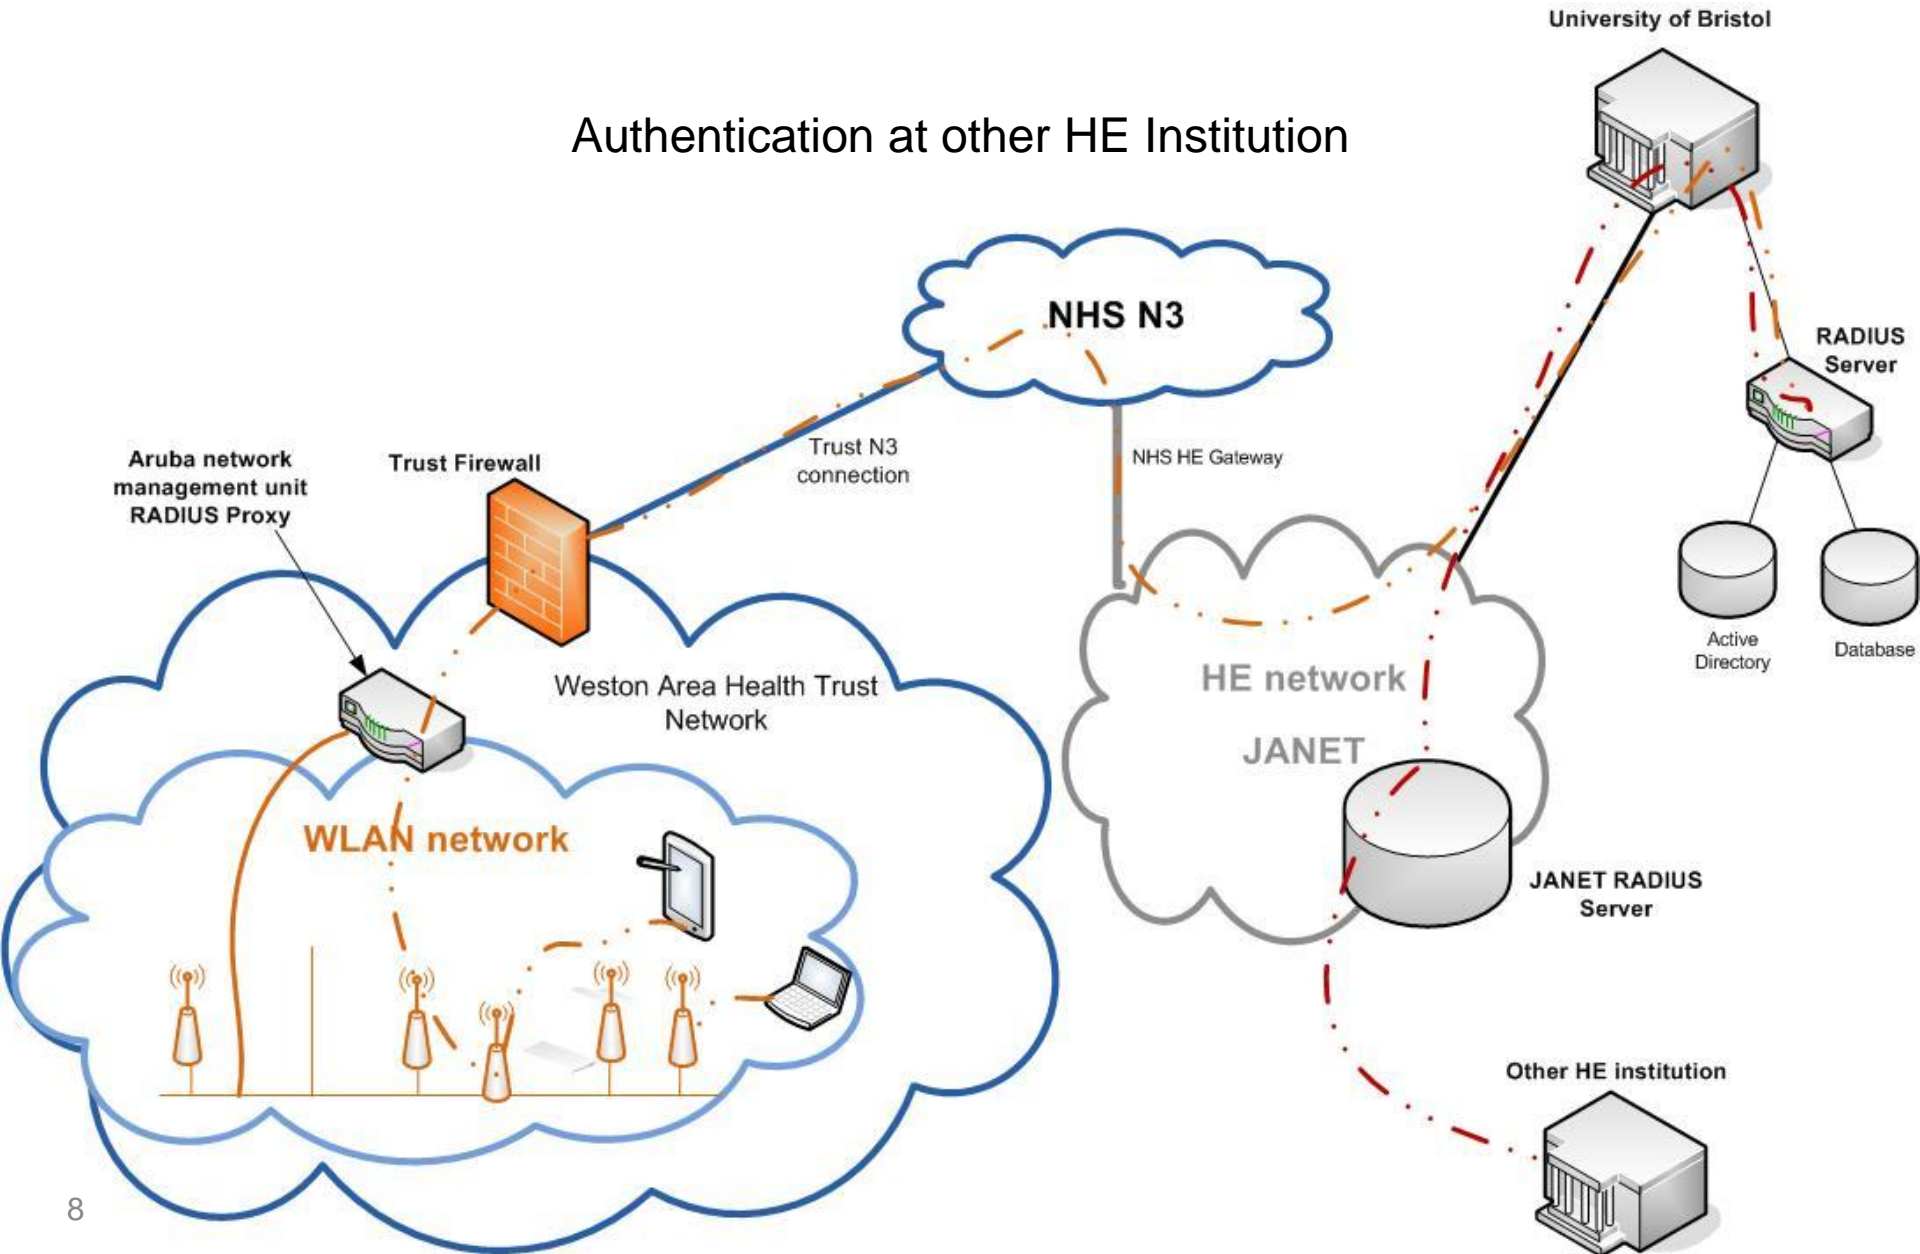

eduroam over WiFi at Weston General Hospital Update

What is eduroam?

'eduroam (education roaming) is the secure, world-wide roaming access service developed for the international research and education community.

eduroam allows students, researchers and staff from participating institutions to obtain Internet connectivity across campus and when visiting other participating institutions by simply opening their laptop.'

<https://www.eduroam.org/>

Weston Area Health NHS Trust

GRANGE ROAD

Main Vehicular Entrance

MAIN RECEPTION

A&E Urgent Care Centre G.P. Clinic

APUDA NETWORKS

Authentication route

Authentication at other HE Institution

Developments

- Pilot to be moved to a standard (supported) service
- Work in progress to replicate eduraom pilot in 2 other NHS Trusts
- ‘What’s involved for the NHS Trust’ document?