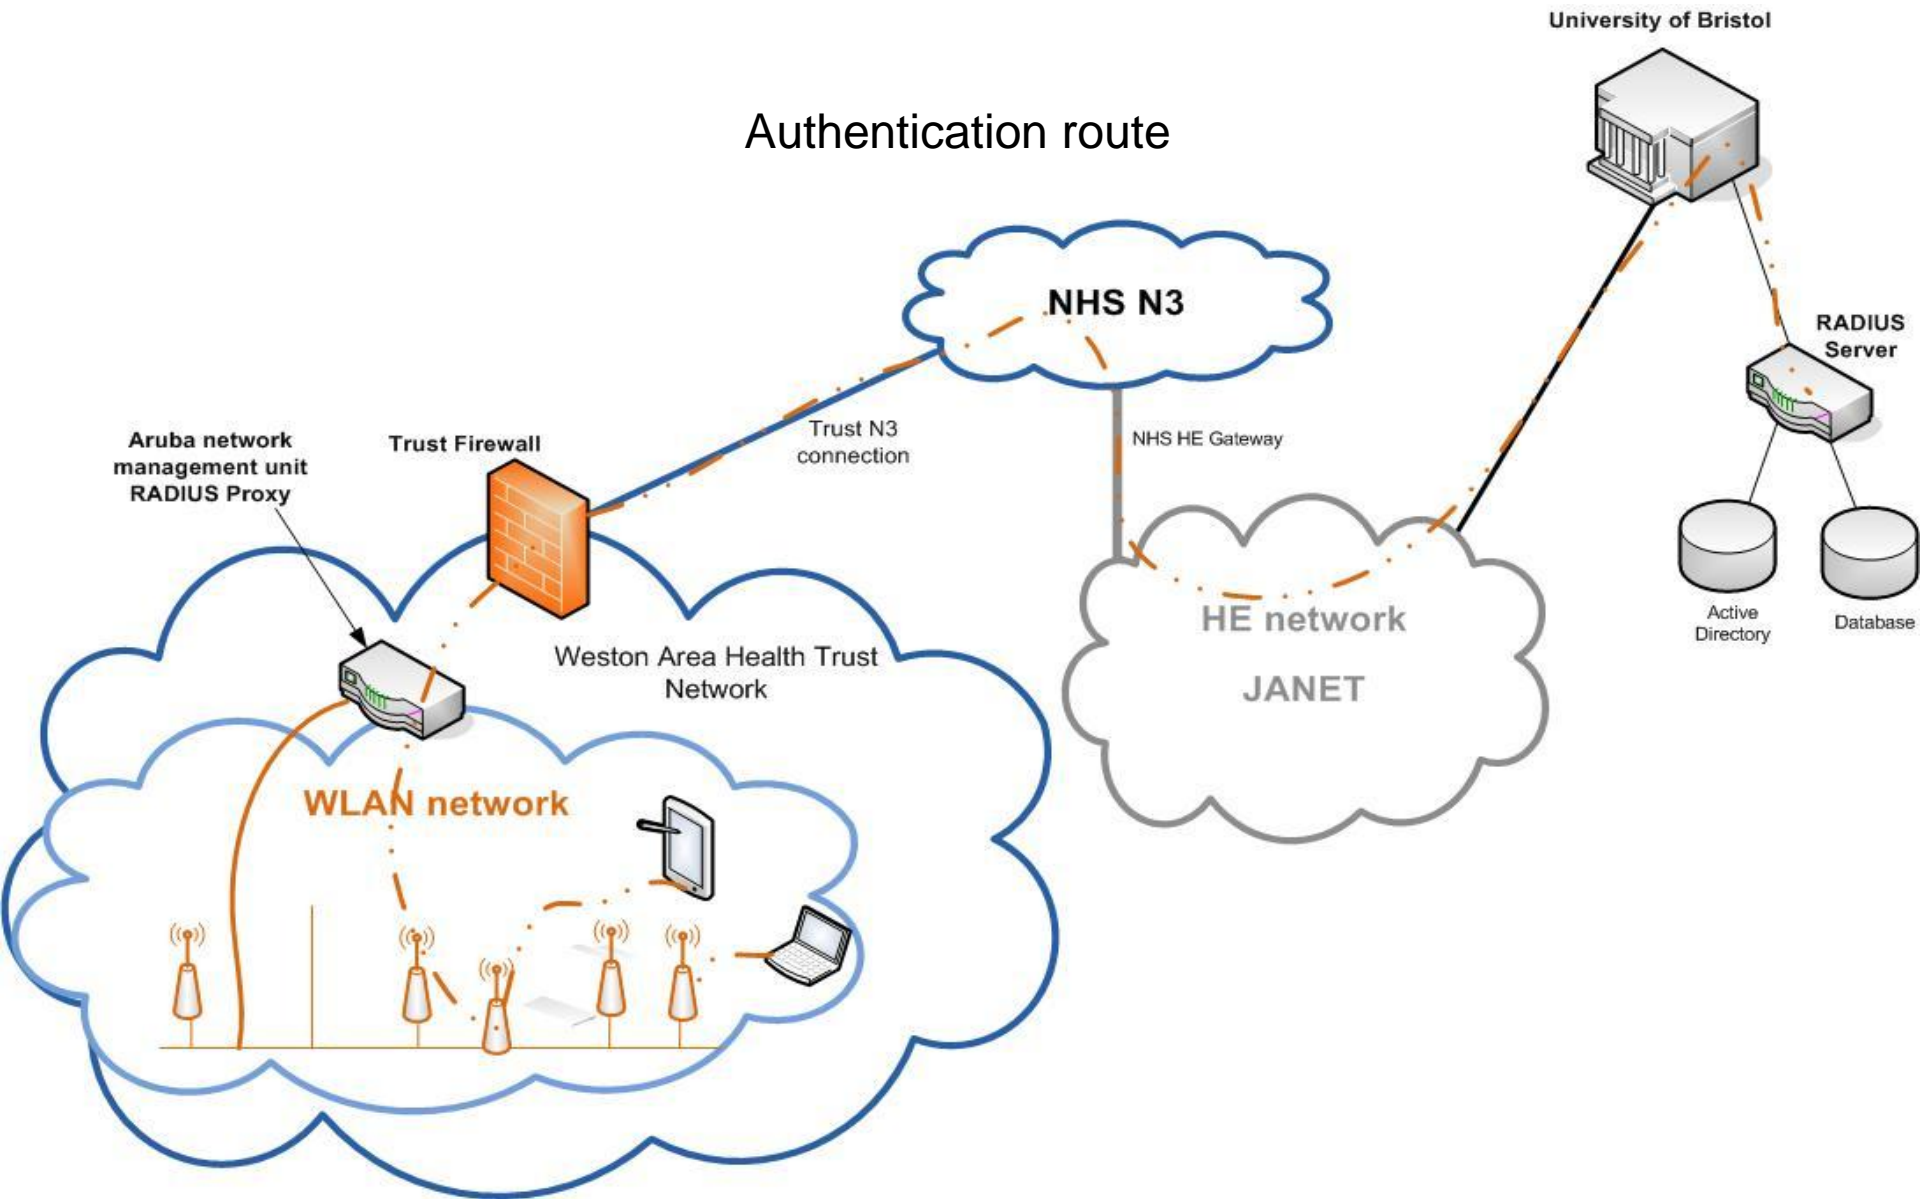

eduroam over WiFi at Weston General Hospital Update

What is eduroam?

'eduroam (education roaming) is the secure, world-wide roaming access service developed for the international research and education community.

eduroam allows students, researchers and staff from participating institutions to obtain Internet connectivity across campus and when visiting other participating institutions by simply opening their laptop.'

<https://www.eduroam.org/>

Weston Area Health NHS Trust

GRANGE ROAD

Main Vehicular Entrance

MAIN RECEPTION

A&E Urgent Care Centre G.P. Clinic

APUDA NETWORKS

Authentication route

Authentication at other HE Institution

Developments

- Pilot to be moved to a standard (supported) service
- Work in progress to replicate eduraom pilot in 2 other NHS Trusts
- ‘What’s involved for the NHS Trust’ document?