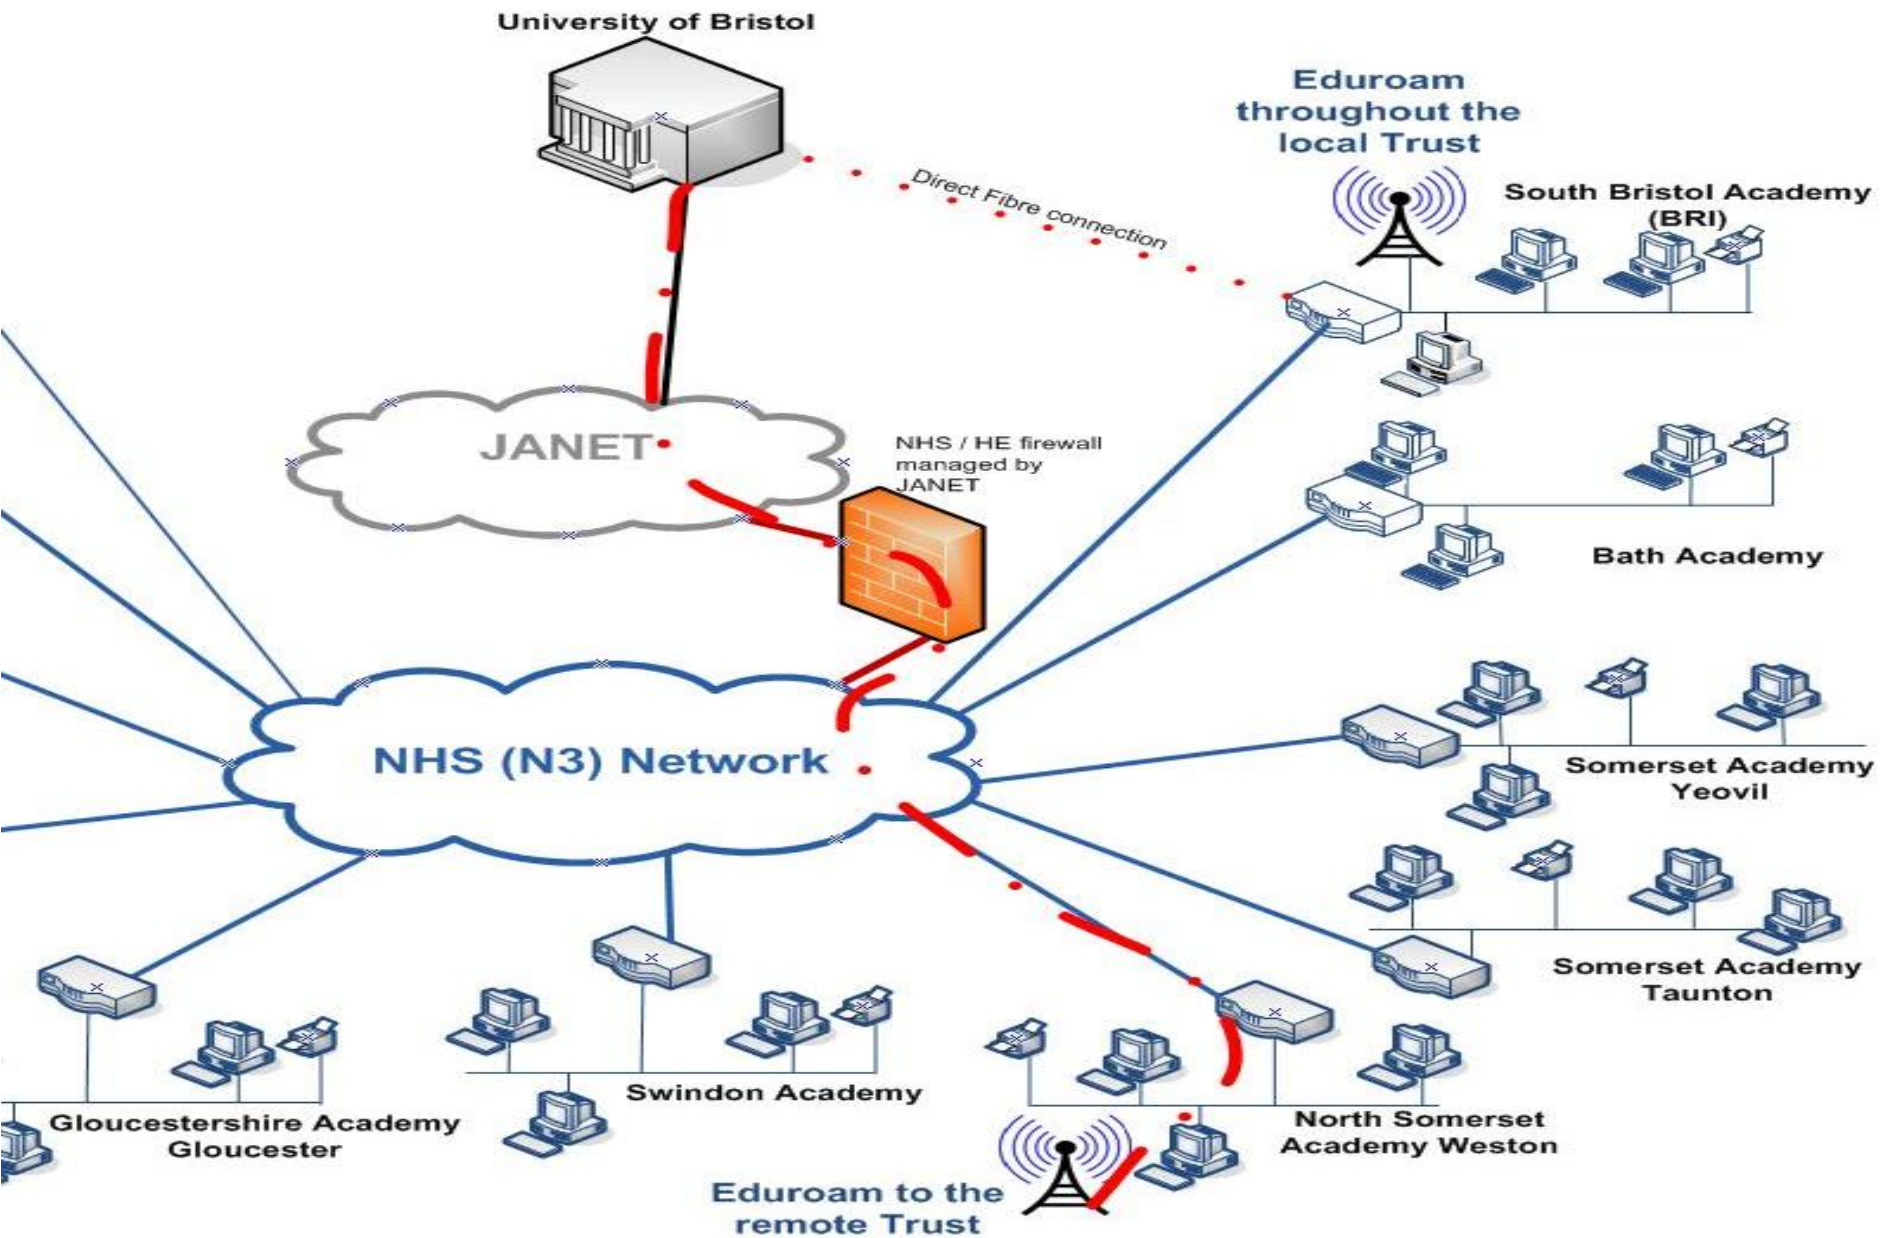

eduroam over WiFi at Weston General Hospital Update

What is eduroam?

'eduroam (education roaming) is the secure, world-wide roaming access service developed for the international research and education community.

eduroam allows students, researchers and staff from participating institutions to obtain Internet connectivity across campus and when visiting other participating institutions by simply opening their laptop.'

<https://www.eduroam.org/>

Weston Area Health NHS Trust

GRANGE ROAD

Main Vehicular Entrance

MAIN RECEPTION

A&E Urgent Care Centre G.P. Clinic

APUDA NETWORKS

Authentication route