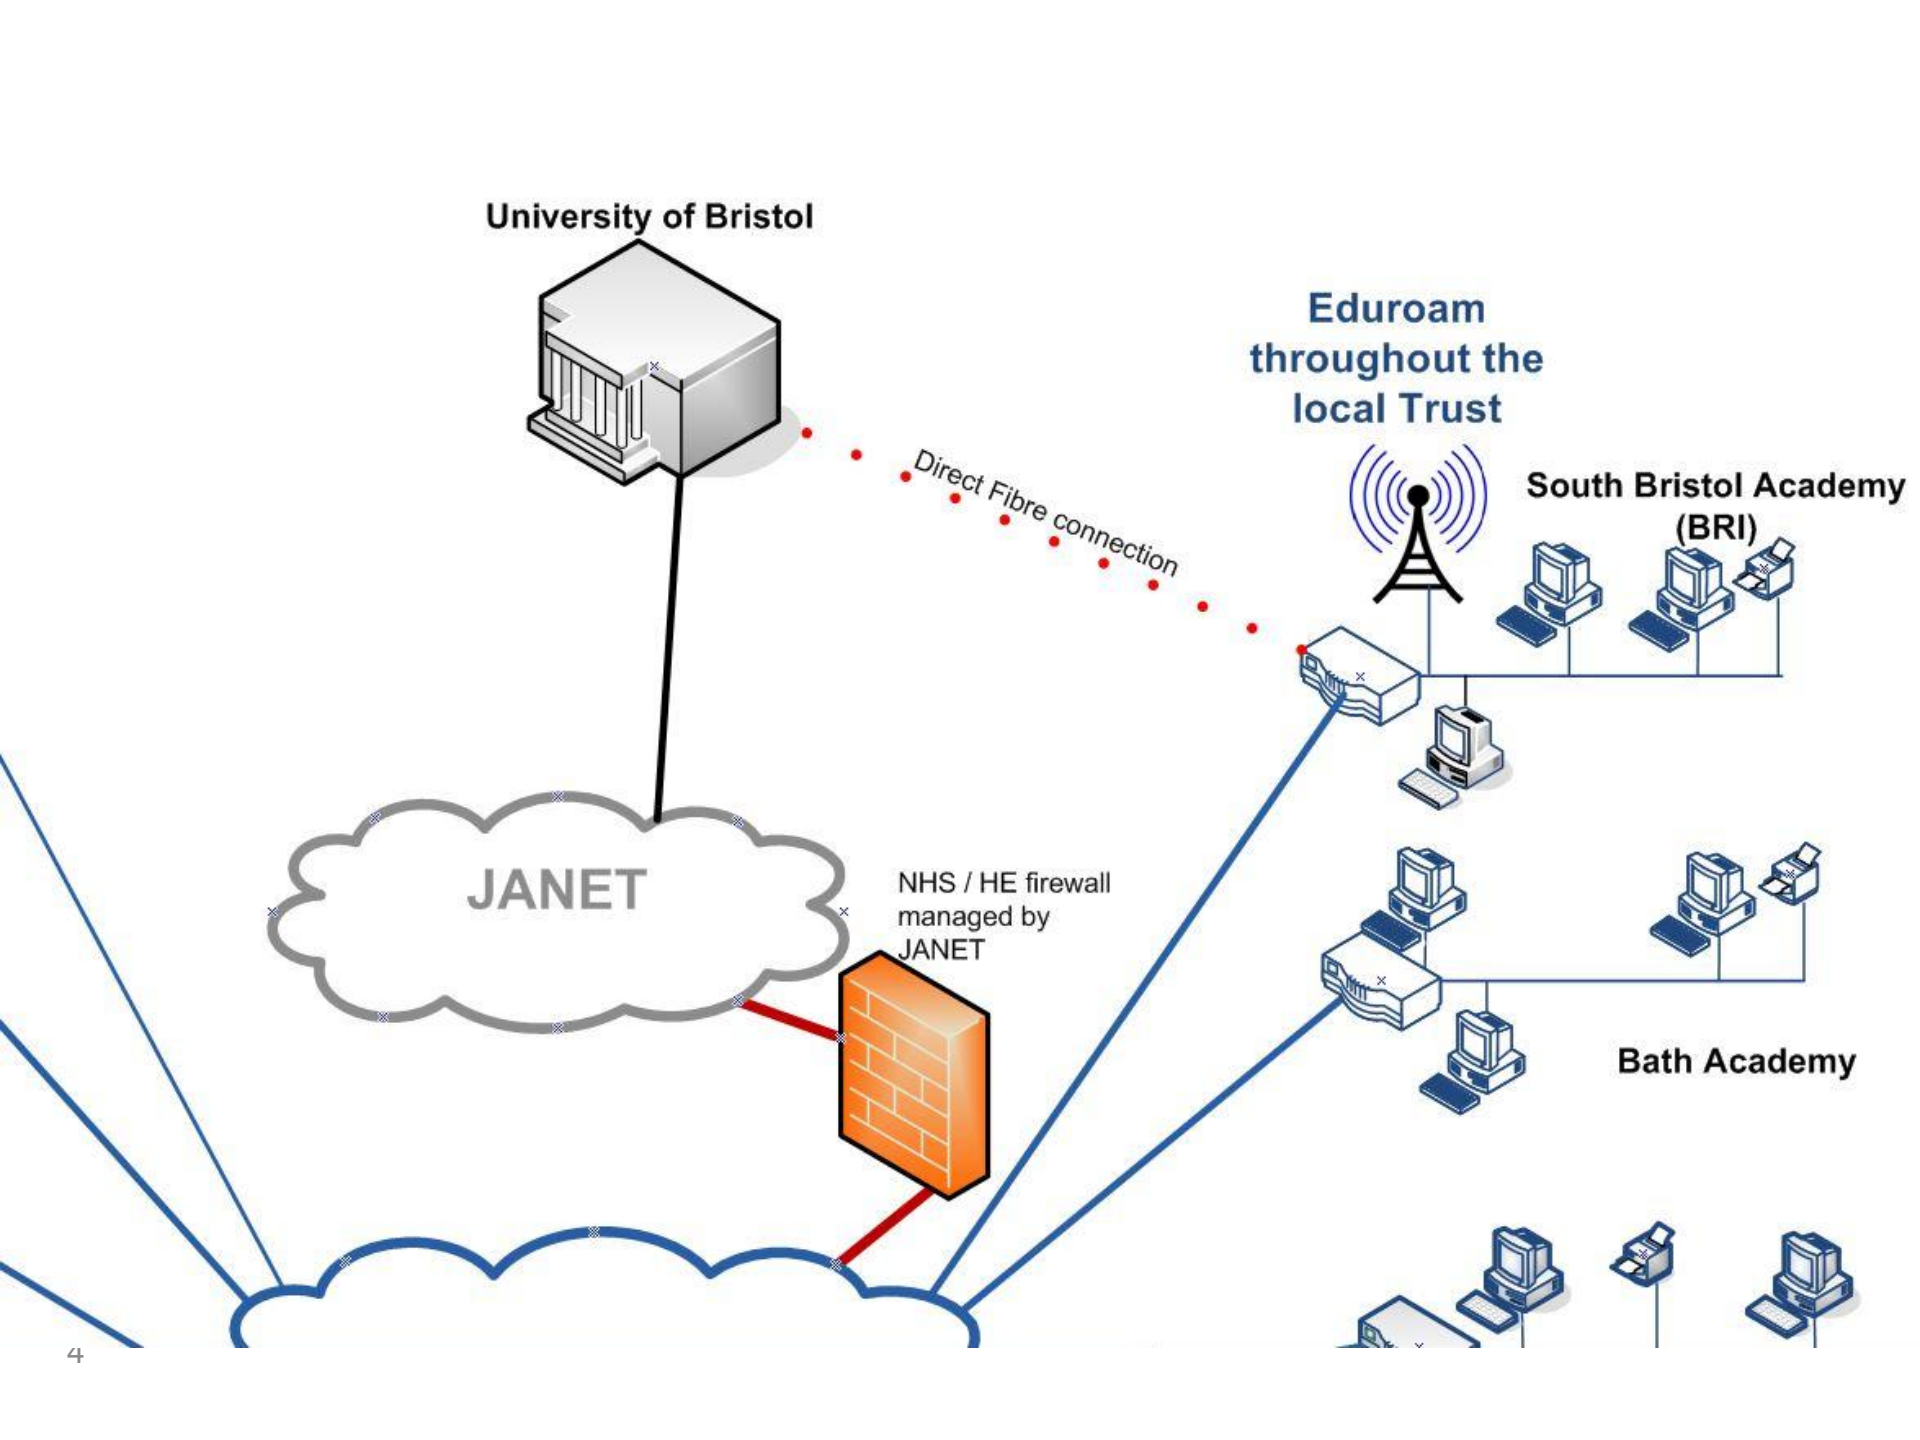

eduroam over WiFi at Weston General Hospital Update

What is eduroam?

'eduroam (education roaming) is the secure, world-wide roaming access service developed for the international research and education community.

eduroam allows students, researchers and staff from participating institutions to obtain Internet connectivity across campus and when visiting other participating institutions by simply opening their laptop.'

<https://www.eduroam.org/>

Weston Area Health NHS Trust

GRANGE ROAD

Main Vehicular Entrance

MAIN RECEPTION

A&E Urgent Care Centre G.P. Clinic

APUDA NETWORKS

Authentication route