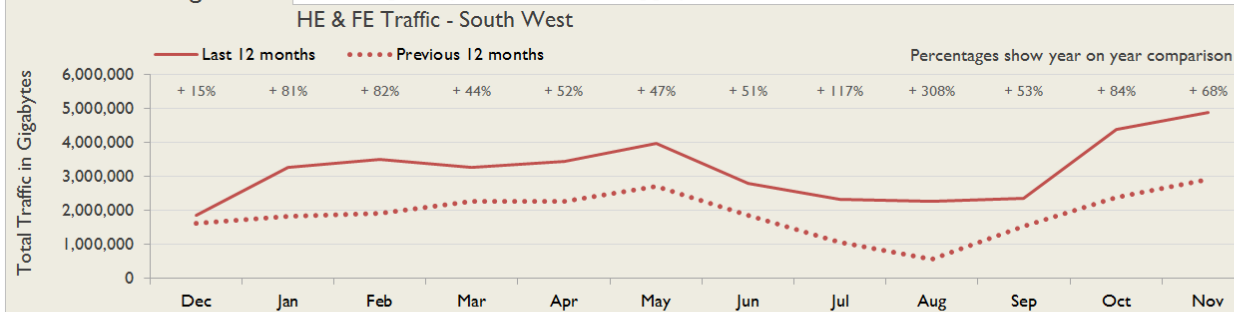

janet

South West Service Report

November 2016

Service Reliability

The SLA sets a target minimum of 99.7% availability for each service averaged over a 12 month rolling period

Connections in East by Contractual Bandwidth

Average Availability of HE & FE Services in South West Scotland

Average Availability of HE & FE Services in Janet

Nov 2016	Equivalent Unavailability in Minutes per Service	12 Months Rolling	Equivalent Unavailability in Minutes per Service	Nov 2016	Equivalent Unavailability in Minutes per Service	12 Months Rolling	Equivalent Unavailability in Minutes per Service
100%	0	99.91%	461	99.95%	24	99.95%	244
Mean Time to Repair		Average Faults per Service per Year		Mean Time to Repair		Average Faults per Service per Year	
16h 03m		0.60		5h 58m		0.62	
Based on 36 faults over the last 24 months				Based on 1132 faults over the last 24 months			

East Service Outages - Last 12 Months

NB: Periods of scheduled and emergency maintenance are not included in reliability performance statistics

Connection Usage

Traffic usage is expressed as the sum, in gigabytes, of the volume of data carried in both directions in the month, for all links being charted

% Utilisation of Available Contractual Bandwidth at 90th Percentile

South West HE & FE Traffic Against Janet HE & FE Traffic

Service Availability

The SLA target sets a minimum of 99.7% availability for each customer, averaged over a 12 month rolling period