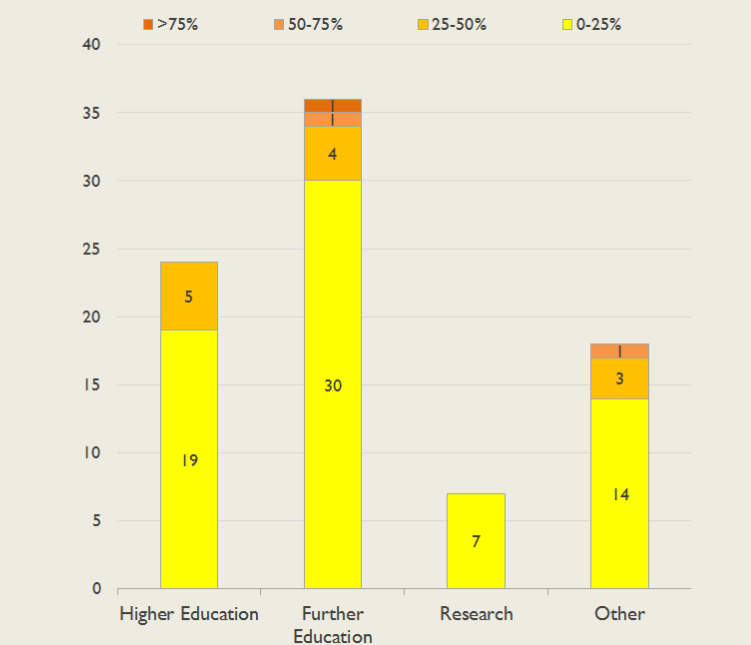

East Service Outages - Last 12 Months

NB: Periods of scheduled and emergency maintenance are not included in reliability performance statistics

Connection Usage

Traffic usage is expressed as the sum, in gigabytes, of the volume of data carried in both directions in the month, for all links being charted

% Utilisation of Available Contractual Bandwidth at 90th Percentile

South West HE & FE Traffic Against Janet HE & FE Traffic

Service Availability

The SLA target sets a minimum of 99.7% availability for each customer, averaged over a 12 month rolling period