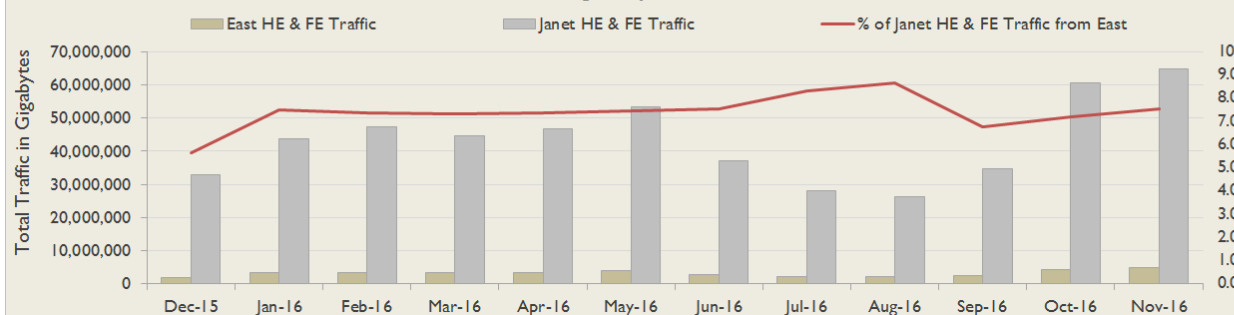

Average Availability of HE & FE Services in South West Scotland

Average Availability of HE & FE Services in Janet

Nov 2016	Equivalent Unavailability in Minutes per Service	12 Months Rolling	Equivalent Unavailability in Minutes per Service	Nov 2016	Equivalent Unavailability in Minutes per Service	12 Months Rolling	Equivalent Unavailability in Minutes per Service
100%	0	99.91%	461	99.95%	24	99.95%	244
Mean Time to Repair		Average Faults per Service per Year		Mean Time to Repair		Average Faults per Service per Year	
16h 03m		0.60		5h 58m		0.62	
Based on 36 faults over the last 24 months				Based on 1132 faults over the last 24 months			

East Service Outages - Last 12 Months

NB: Periods of scheduled and emergency maintenance are not included in reliability performance statistics

Connection Usage

Traffic usage is expressed as the sum, in gigabytes, of the volume of data carried in both directions in the month, for all links being charted

% Utilisation of Available Contractual Bandwidth at 90th Percentile

South West HE & FE Traffic Against Janet HE & FE Traffic

Service Availability

The SLA target sets a minimum of 99.7% availability for each customer, averaged over a 12 month rolling period