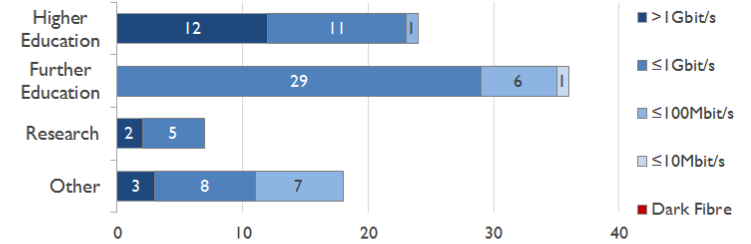

janet

South West Service Report

November 2016

Service Reliability

The SLA sets a target minimum of 99.7% availability for each service averaged over a 12 month rolling period

Connections in East by Contractual Bandwidth

Average Availability of HE & FE Services in South West Scotland

Average Availability of HE & FE Services in Janet

Nov 2016	Equivalent Unavailability in Minutes per Service	12 Months Rolling	Equivalent Unavailability in Minutes per Service	Nov 2016	Equivalent Unavailability in Minutes per Service	12 Months Rolling	Equivalent Unavailability in Minutes per Service
100%	0	99.91%	461	99.95%	24	99.95%	244
Mean Time to Repair		Average Faults per Service per Year		Mean Time to Repair		Average Faults per Service per Year	
16h 03m		0.60		5h 58m		0.62	
Based on 36 faults over the last 24 months				Based on 1132 faults over the last 24 months			

East Service Outages - Last 12 Months

NB: Periods of scheduled and emergency maintenance are not included in reliability performance statistics

Connection Usage

Traffic usage is expressed as the sum, in gigabytes, of the volume of data carried in both directions in the month, for all links being charted