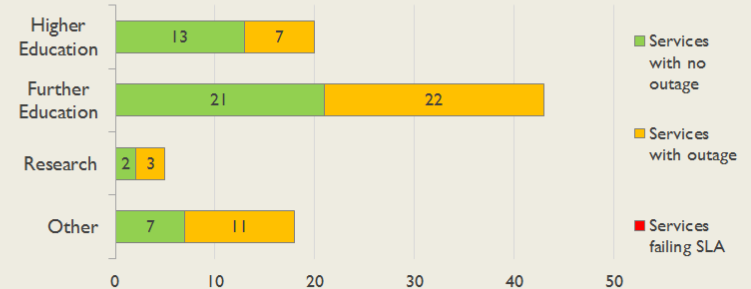

janet

South West Service Report

November 2016

Service Reliability

The SLA sets a target minimum of 99.7% availability for each service averaged over a 12 month rolling period

Connections in East by Contractual Bandwidth

Average Availability of HE & FE Services in South West Scotland

Average Availability of HE & FE Services in Janet

Nov 2016	Equivalent Unavailability in Minutes per Service	12 Months Rolling	Equivalent Unavailability in Minutes per Service	Nov 2016	Equivalent Unavailability in Minutes per Service	12 Months Rolling	Equivalent Unavailability in Minutes per Service
100%	0	99.91%	461	99.95%	24	99.95%	244
Mean Time to Repair		Average Faults per Service per Year		Mean Time to Repair		Average Faults per Service per Year	
16h 03m		0.60		5h 58m		0.62	
Based on 36 faults over the last 24 months				Based on 1132 faults over the last 24 months			

East Service Outages - Last 12 Months

NB: Periods of scheduled and emergency maintenance are not included in reliability performance statistics

Connection Usage

Traffic usage is expressed as the sum, in gigabytes, of the volume of data carried in both directions in the month, for all links being charted