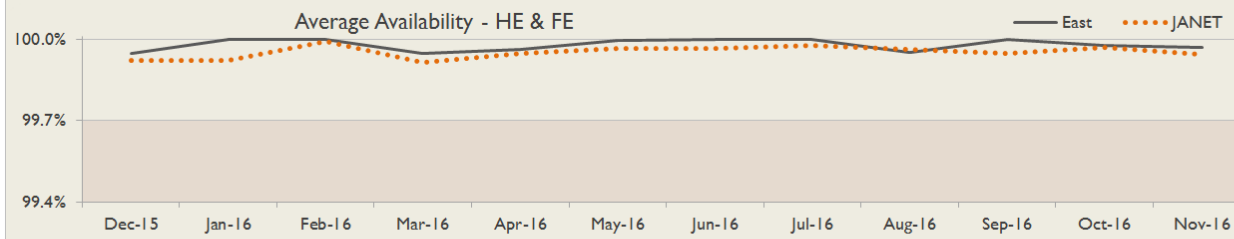

janet

South West Service Report

November 2016

Service Reliability

The SLA sets a target minimum of 99.7% availability for each service averaged over a 12 month rolling period

Connections in East by Contractual Bandwidth

Average Availability of HE & FE Services in South West Scotland

Average Availability of HE & FE Services in Janet

Nov 2016	Equivalent Unavailability in Minutes per Service	12 Months Rolling	Equivalent Unavailability in Minutes per Service	Nov 2016	Equivalent Unavailability in Minutes per Service	12 Months Rolling	Equivalent Unavailability in Minutes per Service
100%	0	99.91%	461	99.95%	24	99.95%	244
Mean Time to Repair		Average Faults per Service per Year		Mean Time to Repair		Average Faults per Service per Year	
16h 03m		0.60		5h 58m		0.62	
Based on 36 faults over the last 24 months				Based on 1132 faults over the last 24 months			

East Service Outages - Last 12 Months

NB: Periods of scheduled and emergency maintenance are not included in reliability performance statistics

Connection Usage

Traffic usage is expressed as the sum, in gigabytes, of the volume of data carried in both directions in the month, for all links being charted

% Utilisation of Available Contractual Bandwidth at 90th Percentile

South West HE & FE Traffic Against Janet HE & FE Traffic

Service Availability

The SLA target sets a minimum of 99.7% availability for each customer, averaged over a 12 month rolling period