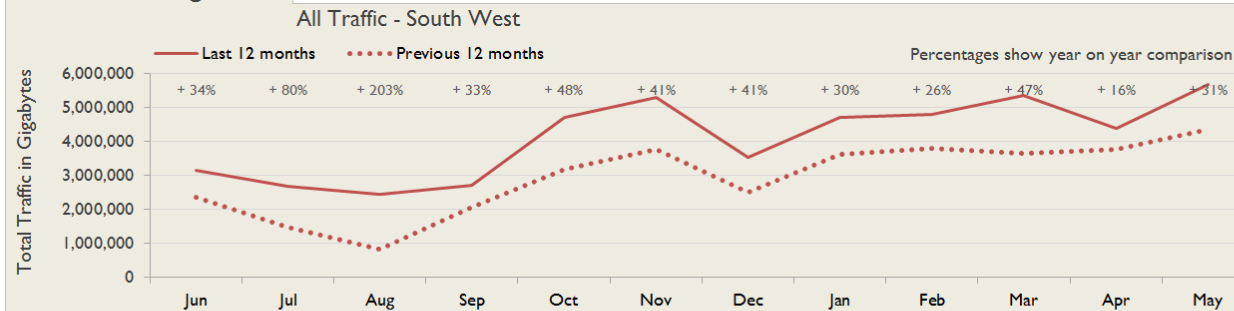

janet

South West Service Report

May 2017

Service Reliability

The SLA sets a target minimum of 99.7% availability for each service averaged over a 12 month rolling period

Connections in East by Contractual Bandwidth

Average Availability of All Services in East				Average Availability of All Services in Janet			
May 2017	Equivalent Unavailability in Minutes per Service	12 Months Rolling	Equivalent Unavailability in Minutes per Service	May 2017	Equivalent Unavailability in Minutes per Service	12 Months Rolling	Equivalent Unavailability in Minutes per Service
99.99%	6	99.98%	92	99.99%	5	99.97%	144
Mean Time to Repair		Average Faults per Service per Year		Mean Time to Repair		Average Faults per Service per Year	
4h 16m		0.52		6h 17m		0.47	
Based on 99 faults over the last 24 months				Based on 1029 faults over the last 24 months			

East Service Outages - Last 12 Months

NB: Periods of scheduled and emergency maintenance are not included in reliability performance statistics

Connection Usage

Traffic usage is expressed as the sum, in gigabytes, of the volume of data carried in both directions in the month, for all links being charted

% Utilisation of Available Contractual Bandwidth at 90th Percentile

South West Traffic Against Janet Traffic

Service Availability

The SLA target sets a minimum of 99.7% availability for each customer, averaged over a 12 month rolling period