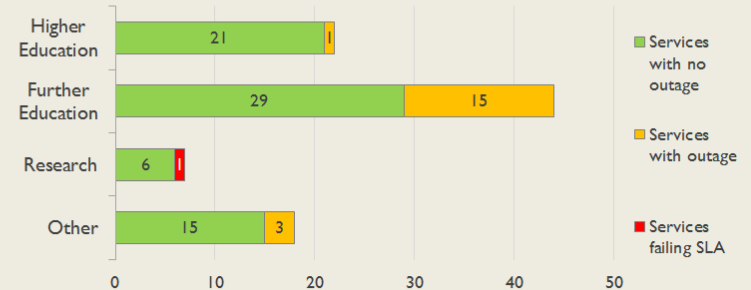

janet

South West Service Report

May 2017

Service Reliability

The SLA sets a target minimum of 99.7% availability for each service averaged over a 12 month rolling period

Connections in East by Contractual Bandwidth

Average Availability of All Services in East				Average Availability of All Services in Janet			
May 2017	Equivalent Unavailability in Minutes per Service	12 Months Rolling	Equivalent Unavailability in Minutes per Service	May 2017	Equivalent Unavailability in Minutes per Service	12 Months Rolling	Equivalent Unavailability in Minutes per Service
99.99%	6	99.98%	92	99.99%	5	99.97%	144
Mean Time to Repair		Average Faults per Service per Year		Mean Time to Repair		Average Faults per Service per Year	
4h 16m		0.52		6h 17m		0.47	
Based on 99 faults over the last 24 months				Based on 1029 faults over the last 24 months			

East Service Outages - Last 12 Months

NB: Periods of scheduled and emergency maintenance are not included in reliability performance statistics

Connection Usage

Traffic usage is expressed as the sum, in gigabytes, of the volume of data carried in both directions in the month, for all links being charted