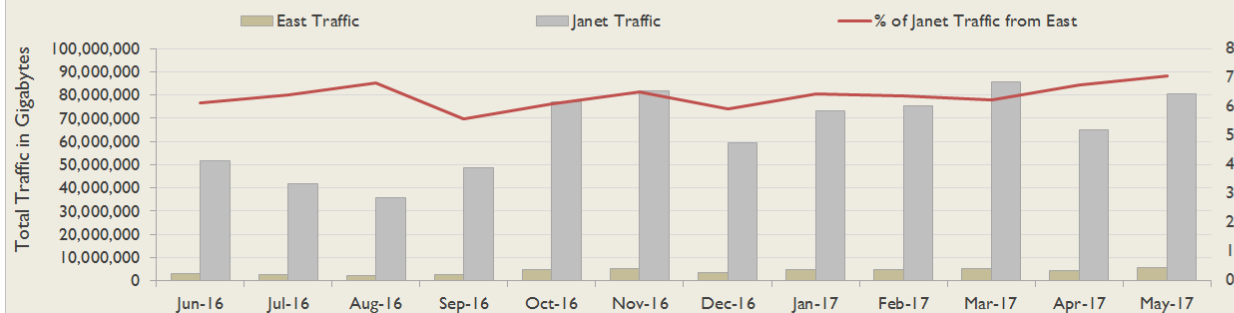

Average Availability of All Services in East				Average Availability of All Services in Janet			
May 2017	Equivalent Unavailability in Minutes per Service	12 Months Rolling	Equivalent Unavailability in Minutes per Service	May 2017	Equivalent Unavailability in Minutes per Service	12 Months Rolling	Equivalent Unavailability in Minutes per Service
99.99%	6	99.98%	92	99.99%	5	99.97%	144
Mean Time to Repair		Average Faults per Service per Year		Mean Time to Repair		Average Faults per Service per Year	
4h 16m		0.52		6h 17m		0.47	
Based on 99 faults over the last 24 months				Based on 1029 faults over the last 24 months			

East Service Outages - Last 12 Months

NB: Periods of scheduled and emergency maintenance are not included in reliability performance statistics

Connection Usage

Traffic usage is expressed as the sum, in gigabytes, of the volume of data carried in both directions in the month, for all links being charted

% Utilisation of Available Contractual Bandwidth at 90th Percentile

South West Traffic Against Janet Traffic

Service Availability

The SLA target sets a minimum of 99.7% availability for each customer, averaged over a 12 month rolling period