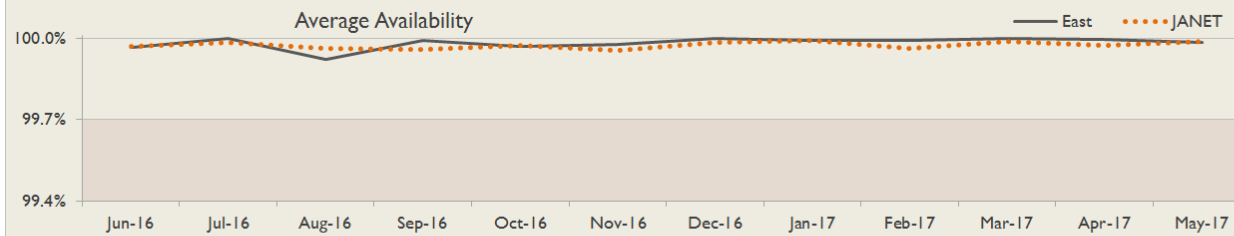

janet

South West Service Report

May 2017

Service Reliability

The SLA sets a target minimum of 99.7% availability for each service averaged over a 12 month rolling period

Connections in East by Contractual Bandwidth

Average Availability of All Services in East				Average Availability of All Services in Janet			
May 2017	Equivalent Unavailability in Minutes per Service	12 Months Rolling	Equivalent Unavailability in Minutes per Service	May 2017	Equivalent Unavailability in Minutes per Service	12 Months Rolling	Equivalent Unavailability in Minutes per Service
99.99%	6	99.98%	92	99.99%	5	99.97%	144
Mean Time to Repair		Average Faults per Service per Year		Mean Time to Repair		Average Faults per Service per Year	
4h 16m		0.52		6h 17m		0.47	
Based on 99 faults over the last 24 months				Based on 1029 faults over the last 24 months			

East Service Outages - Last 12 Months

NB: Periods of scheduled and emergency maintenance are not included in reliability performance statistics

Connection Usage

Traffic usage is expressed as the sum, in gigabytes, of the volume of data carried in both directions in the month, for all links being charted

% Utilisation of Available Contractual Bandwidth at 90th Percentile

South West Traffic Against Janet Traffic

Service Availability

The SLA target sets a minimum of 99.7% availability for each customer, averaged over a 12 month rolling period