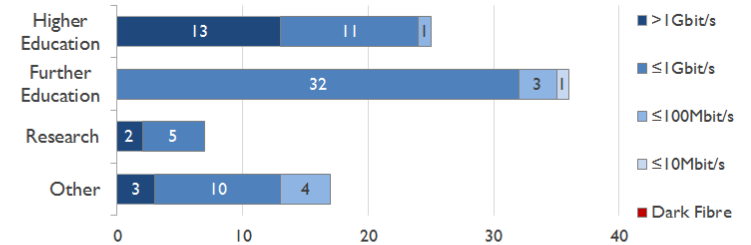

janet

South West Service Report

May 2017

Service Reliability

The SLA sets a target minimum of 99.7% availability for each service averaged over a 12 month rolling period

Connections in East by Contractual Bandwidth

Average Availability of All Services in East				Average Availability of All Services in Janet			
May 2017	Equivalent Unavailability in Minutes per Service	12 Months Rolling	Equivalent Unavailability in Minutes per Service	May 2017	Equivalent Unavailability in Minutes per Service	12 Months Rolling	Equivalent Unavailability in Minutes per Service
99.99%	6	99.98%	92	99.99%	5	99.97%	144
Mean Time to Repair		Average Faults per Service per Year		Mean Time to Repair		Average Faults per Service per Year	
4h 16m		0.52		6h 17m		0.47	
Based on 99 faults over the last 24 months				Based on 1029 faults over the last 24 months			

East Service Outages - Last 12 Months

NB: Periods of scheduled and emergency maintenance are not included in reliability performance statistics

Connection Usage

Traffic usage is expressed as the sum, in gigabytes, of the volume of data carried in both directions in the month, for all links being charted