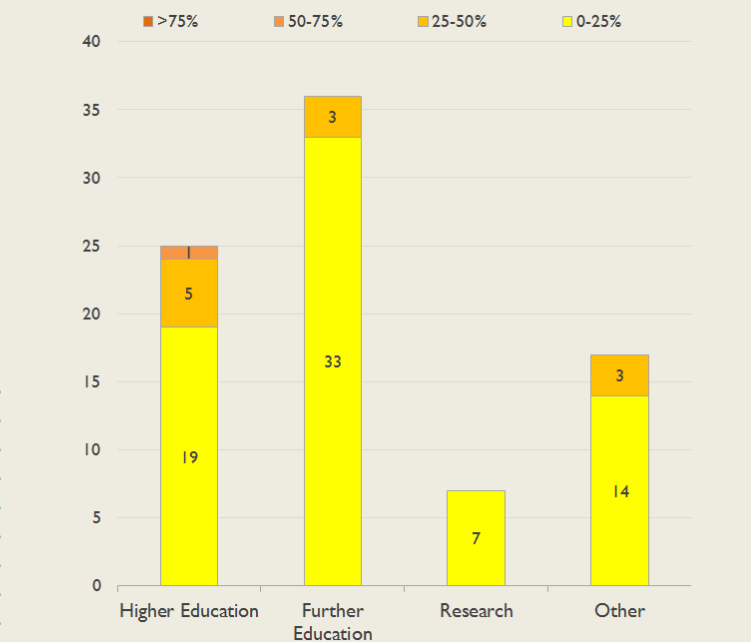

East Service Outages - Last 12 Months

NB: Periods of scheduled and emergency maintenance are not included in reliability performance statistics

Connection Usage

Traffic usage is expressed as the sum, in gigabytes, of the volume of data carried in both directions in the month, for all links being charted

% Utilisation of Available Contractual Bandwidth at 90th Percentile

South West Traffic Against Janet Traffic

Service Availability

The SLA target sets a minimum of 99.7% availability for each customer, averaged over a 12 month rolling period