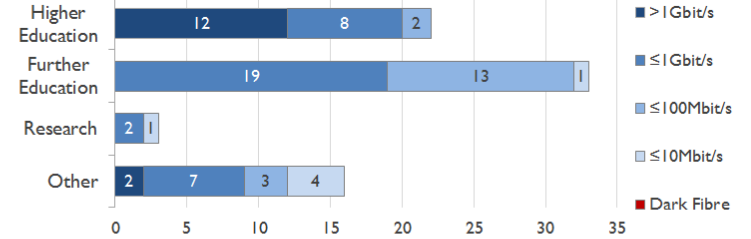

janet

South West Service Report

July 2016

Service Reliability

The SLA sets a target minimum of 99.7% availability for each service averaged over a 12 month rolling period

Connections in South West by Contractual Bandwidth

Average Availability of All Services in South West				Average Availability of All Services in Janet			
Jul 2016	Equivalent Unavailability in Minutes per Service	12 Months Rolling	Equivalent Unavailability in Minutes per Service	Jul 2016	Equivalent Unavailability in Minutes per Service	12 Months Rolling	Equivalent Unavailability in Minutes per Service
99.93%	30	99.98%	85	99.98%	9	99.96%	230
Mean Time to Repair		Average Faults per Service per Year		Mean Time to Repair		Average Faults per Service per Year	
3h 52m		0.46		5h 42m		0.65	
Based on 60 faults over the last 24 months				Based on 1454 faults over the last 24 months			

South West Service Outages - Last 12 Months

NB: Periods of scheduled and emergency maintenance are not included in reliability performance statistics

Connection Usage

Traffic usage is expressed as the sum, in gigabytes, of the volume of data carried in both directions in the month, for all links being charted