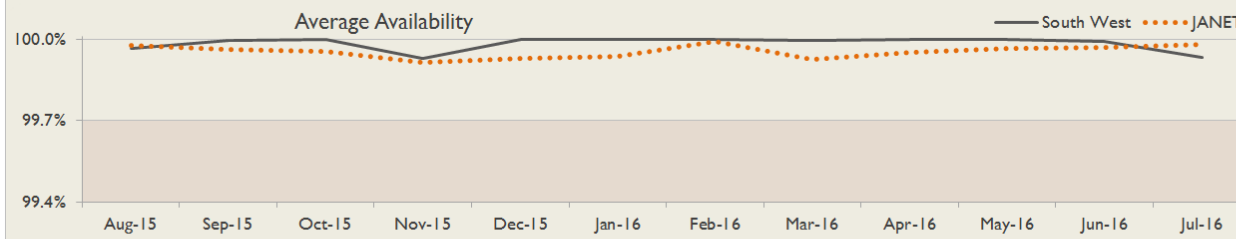

janet

South West Service Report

July 2016

Service Reliability

The SLA sets a target minimum of 99.7% availability for each service averaged over a 12 month rolling period

Connections in South West by Contractual Bandwidth

Average Availability of All Services in South West				Average Availability of All Services in Janet			
Jul 2016	Equivalent Unavailability in Minutes per Service	12 Months Rolling	Equivalent Unavailability in Minutes per Service	Jul 2016	Equivalent Unavailability in Minutes per Service	12 Months Rolling	Equivalent Unavailability in Minutes per Service
99.93%	30	99.98%	85	99.98%	9	99.96%	230
Mean Time to Repair		Average Faults per Service per Year		Mean Time to Repair		Average Faults per Service per Year	
3h 52m		0.46		5h 42m		0.65	
Based on 60 faults over the last 24 months				Based on 1454 faults over the last 24 months			

South West Service Outages - Last 12 Months

NB: Periods of scheduled and emergency maintenance are not included in reliability performance statistics

Connection Usage

Traffic usage is expressed as the sum, in gigabytes, of the volume of data carried in both directions in the month, for all links being charted

% Utilisation of Available Contractual Bandwidth at 90th Percentile

South West Traffic Against Janet Traffic

Service Availability

The SLA target sets a minimum of 99.7% availability for each customer, averaged over a 12 month rolling period