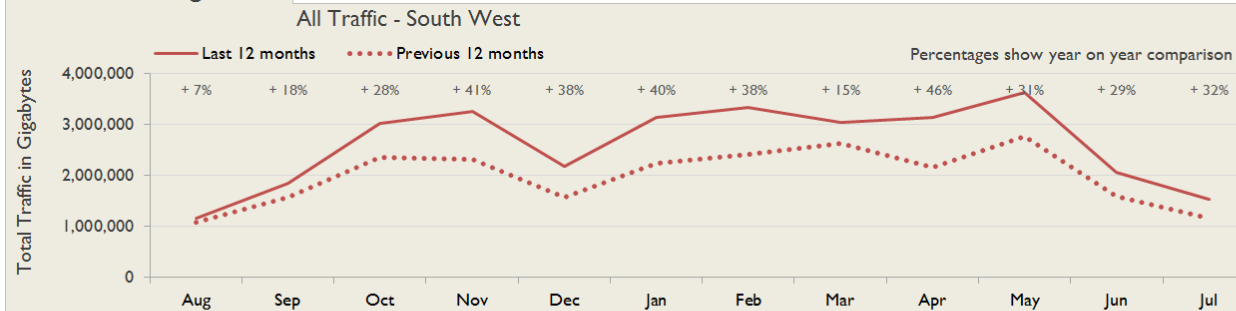

janet

South West Service Report

July 2016

Service Reliability

The SLA sets a target minimum of 99.7% availability for each service averaged over a 12 month rolling period

Connections in South West by Contractual Bandwidth

Average Availability of All Services in South West				Average Availability of All Services in Janet			
Jul 2016	Equivalent Unavailability in Minutes per Service	12 Months Rolling	Equivalent Unavailability in Minutes per Service	Jul 2016	Equivalent Unavailability in Minutes per Service	12 Months Rolling	Equivalent Unavailability in Minutes per Service
99.93%	30	99.98%	85	99.98%	9	99.96%	230
Mean Time to Repair		Average Faults per Service per Year		Mean Time to Repair		Average Faults per Service per Year	
3h 52m		0.46		5h 42m		0.65	
Based on 60 faults over the last 24 months				Based on 1454 faults over the last 24 months			

South West Service Outages - Last 12 Months

NB: Periods of scheduled and emergency maintenance are not included in reliability performance statistics

Connection Usage

Traffic usage is expressed as the sum, in gigabytes, of the volume of data carried in both directions in the month, for all links being charted

% Utilisation of Available Contractual Bandwidth at 90th Percentile

South West Traffic Against Janet Traffic

Service Availability

The SLA target sets a minimum of 99.7% availability for each customer, averaged over a 12 month rolling period