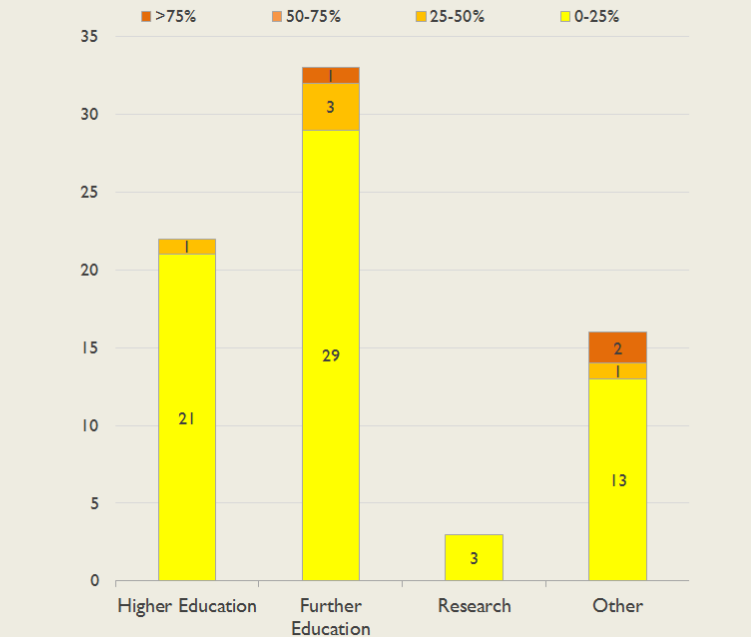

South West Service Outages - Last 12 Months

NB: Periods of scheduled and emergency maintenance are not included in reliability performance statistics

Connection Usage

Traffic usage is expressed as the sum, in gigabytes, of the volume of data carried in both directions in the month, for all links being charted

% Utilisation of Available Contractual Bandwidth at 90th Percentile

South West Traffic Against Janet Traffic

Service Availability

The SLA target sets a minimum of 99.7% availability for each customer, averaged over a 12 month rolling period