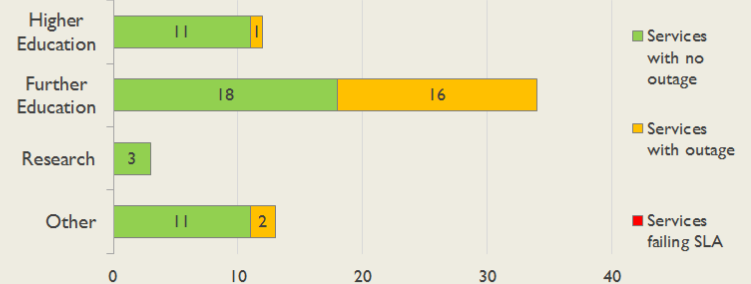

janet

South West Service Report

July 2016

Service Reliability

The SLA sets a target minimum of 99.7% availability for each service averaged over a 12 month rolling period

Connections in South West by Contractual Bandwidth

Average Availability of All Services in South West				Average Availability of All Services in Janet			
Jul 2016	Equivalent Unavailability in Minutes per Service	12 Months Rolling	Equivalent Unavailability in Minutes per Service	Jul 2016	Equivalent Unavailability in Minutes per Service	12 Months Rolling	Equivalent Unavailability in Minutes per Service
99.93%	30	99.98%	85	99.98%	9	99.96%	230
Mean Time to Repair		Average Faults per Service per Year		Mean Time to Repair		Average Faults per Service per Year	
3h 52m		0.46		5h 42m		0.65	
Based on 60 faults over the last 24 months				Based on 1454 faults over the last 24 months			

South West Service Outages - Last 12 Months

NB: Periods of scheduled and emergency maintenance are not included in reliability performance statistics

Connection Usage

Traffic usage is expressed as the sum, in gigabytes, of the volume of data carried in both directions in the month, for all links being charted

% Utilisation of Available Contractual Bandwidth at 90th Percentile

South West Traffic Against Janet Traffic

Service Availability

The SLA target sets a minimum of 99.7% availability for each customer, averaged over a 12 month rolling period