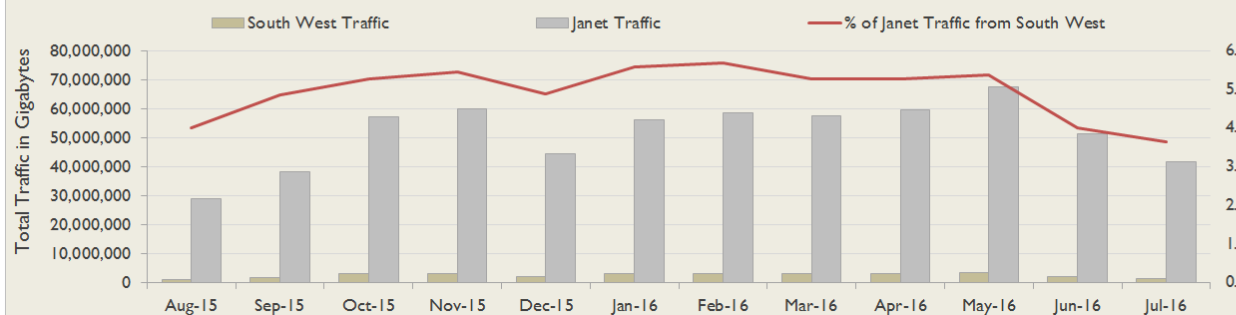

Average Availability of All Services in South West				Average Availability of All Services in Janet			
Jul 2016	Equivalent Unavailability in Minutes per Service	12 Months Rolling	Equivalent Unavailability in Minutes per Service	Jul 2016	Equivalent Unavailability in Minutes per Service	12 Months Rolling	Equivalent Unavailability in Minutes per Service
99.93%	30	99.98%	85	99.98%	9	99.96%	230
Mean Time to Repair		Average Faults per Service per Year		Mean Time to Repair		Average Faults per Service per Year	
3h 52m		0.46		5h 42m		0.65	
Based on 60 faults over the last 24 months				Based on 1454 faults over the last 24 months			

South West Service Outages - Last 12 Months

NB: Periods of scheduled and emergency maintenance are not included in reliability performance statistics

Connection Usage

Traffic usage is expressed as the sum, in gigabytes, of the volume of data carried in both directions in the month, for all links being charted

% Utilisation of Available Contractual Bandwidth at 90th Percentile

South West Traffic Against Janet Traffic

Service Availability

The SLA target sets a minimum of 99.7% availability for each customer, averaged over a 12 month rolling period