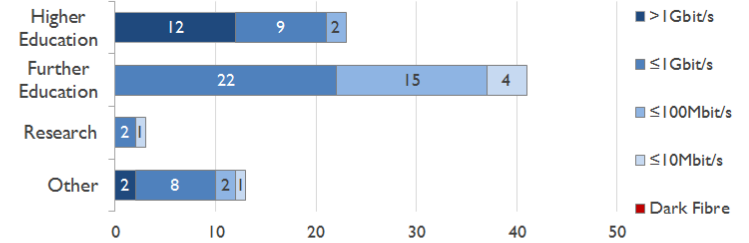

janet

South West Service Report

December 2016

Service Reliability

The SLA sets a target minimum of 99.7% availability for each service averaged over a 12 month rolling period

Connections in South West by Contractual Bandwidth

Average Availability of All Services in South West				Average Availability of All Services in Janet			
Dec 2016	Equivalent Unavailability in Minutes per Service	12 Months Rolling	Equivalent Unavailability in Minutes per Service	Dec 2016	Equivalent Unavailability in Minutes per Service	12 Months Rolling	Equivalent Unavailability in Minutes per Service
100%	0	99.98%	92	99.98%	7	99.96%	203
Mean Time to Repair		Average Faults per Service per Year		Mean Time to Repair		Average Faults per Service per Year	
4h 28m		0.51		5h 59m		0.61	
Based on 66 faults over the last 24 months				Based on 1348 faults over the last 24 months			

South West Service Outages - Last 12 Months

NB: Periods of scheduled and emergency maintenance are not included in reliability performance statistics

Connection Usage

Traffic usage is expressed as the sum, in gigabytes, of the volume of data carried in both directions in the month, for all links being charted