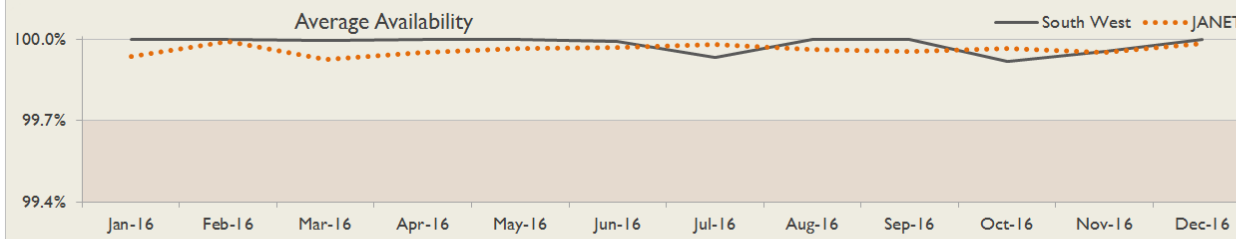

janet

South West Service Report

December 2016

Service Reliability

The SLA sets a target minimum of 99.7% availability for each service averaged over a 12 month rolling period

Connections in South West by Contractual Bandwidth

Average Availability of All Services in South West				Average Availability of All Services in Janet			
Dec 2016	Equivalent Unavailability in Minutes per Service	12 Months Rolling	Equivalent Unavailability in Minutes per Service	Dec 2016	Equivalent Unavailability in Minutes per Service	12 Months Rolling	Equivalent Unavailability in Minutes per Service
100%	0	99.98%	92	99.98%	7	99.96%	203
Mean Time to Repair		Average Faults per Service per Year		Mean Time to Repair		Average Faults per Service per Year	
4h 28m		0.51		5h 59m		0.61	
Based on 66 faults over the last 24 months				Based on 1348 faults over the last 24 months			

South West Service Outages - Last 12 Months

NB: Periods of scheduled and emergency maintenance are not included in reliability performance statistics

Connection Usage

Traffic usage is expressed as the sum, in gigabytes, of the volume of data carried in both directions in the month, for all links being charted