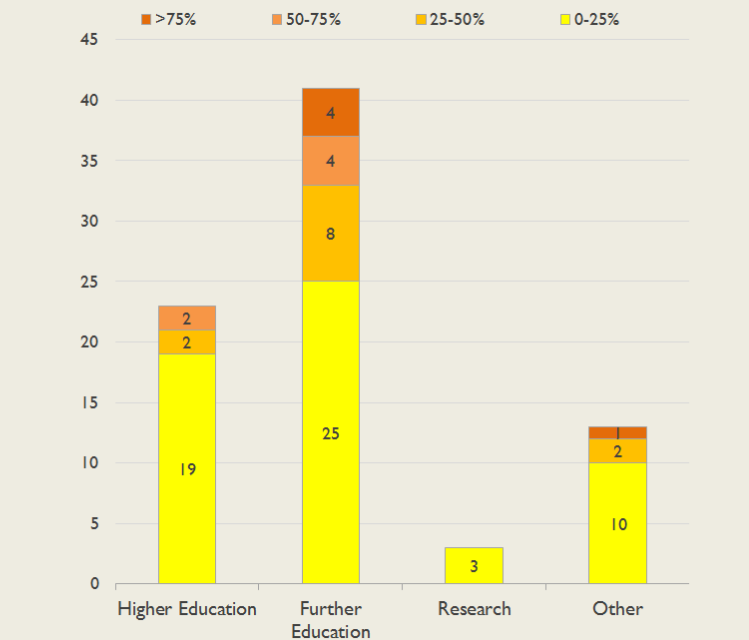

% Utilisation of Available Contractual Bandwidth at 90th Percentile