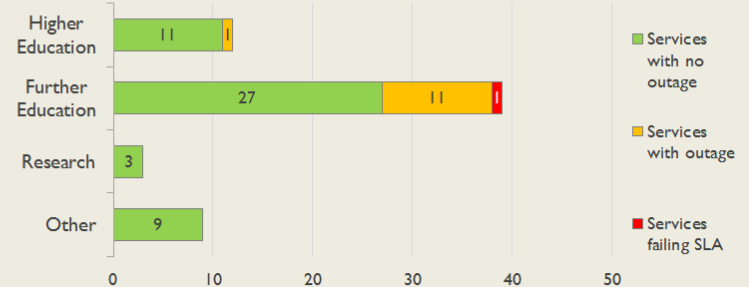

janet

South West Service Report

December 2016

Service Reliability

The SLA sets a target minimum of 99.7% availability for each service averaged over a 12 month rolling period

Connections in South West by Contractual Bandwidth

Average Availability of All Services in South West				Average Availability of All Services in Janet			
Dec 2016	Equivalent Unavailability in Minutes per Service	12 Months Rolling	Equivalent Unavailability in Minutes per Service	Dec 2016	Equivalent Unavailability in Minutes per Service	12 Months Rolling	Equivalent Unavailability in Minutes per Service
100%	0	99.98%	92	99.98%	7	99.96%	203
Mean Time to Repair		Average Faults per Service per Year		Mean Time to Repair		Average Faults per Service per Year	
4h 28m		0.51		5h 59m		0.61	
Based on 66 faults over the last 24 months				Based on 1348 faults over the last 24 months			

South West Service Outages - Last 12 Months

NB: Periods of scheduled and emergency maintenance are not included in reliability performance statistics

Connection Usage

Traffic usage is expressed as the sum, in gigabytes, of the volume of data carried in both directions in the month, for all links being charted