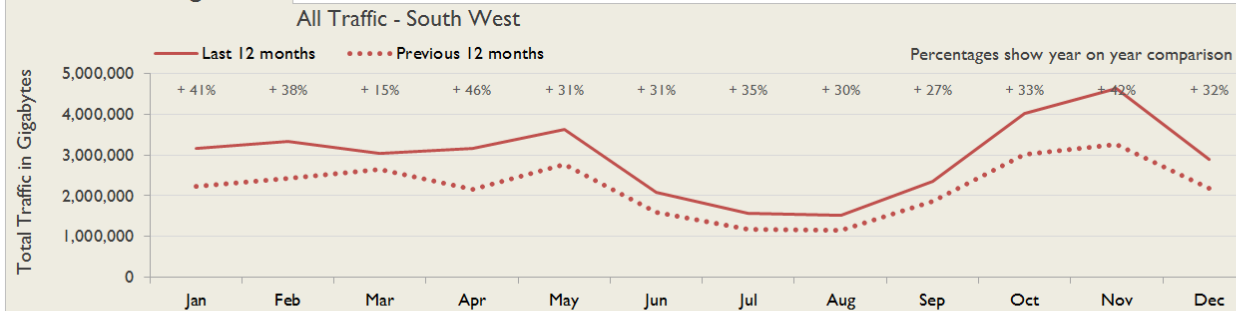

janet

South West Service Report

December 2016

Service Reliability

The SLA sets a target minimum of 99.7% availability for each service averaged over a 12 month rolling period

Connections in South West by Contractual Bandwidth

Average Availability of All Services in South West				Average Availability of All Services in Janet			
Dec 2016	Equivalent Unavailability in Minutes per Service	12 Months Rolling	Equivalent Unavailability in Minutes per Service	Dec 2016	Equivalent Unavailability in Minutes per Service	12 Months Rolling	Equivalent Unavailability in Minutes per Service
100%	0	99.98%	92	99.98%	7	99.96%	203
Mean Time to Repair		Average Faults per Service per Year		Mean Time to Repair		Average Faults per Service per Year	
4h 28m		0.51		5h 59m		0.61	
Based on 66 faults over the last 24 months				Based on 1348 faults over the last 24 months			

South West Service Outages - Last 12 Months

NB: Periods of scheduled and emergency maintenance are not included in reliability performance statistics

Connection Usage

Traffic usage is expressed as the sum, in gigabytes, of the volume of data carried in both directions in the month, for all links being charted

% Utilisation of Available Contractual Bandwidth at 90th Percentile

South West Traffic Against Janet Traffic