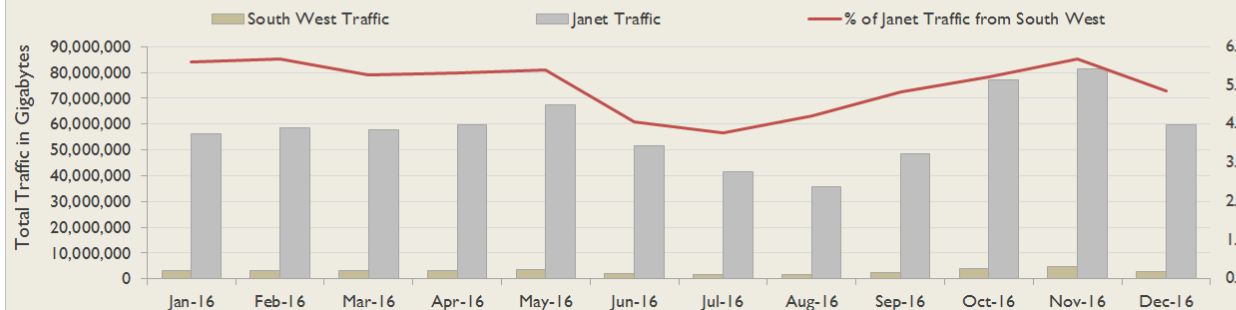

Average Availability of All Services in South West				Average Availability of All Services in Janet			
Dec 2016	Equivalent Unavailability in Minutes per Service	12 Months Rolling	Equivalent Unavailability in Minutes per Service	Dec 2016	Equivalent Unavailability in Minutes per Service	12 Months Rolling	Equivalent Unavailability in Minutes per Service
100%	0	99.98%	92	99.98%	7	99.96%	203
Mean Time to Repair		Average Faults per Service per Year		Mean Time to Repair		Average Faults per Service per Year	
4h 28m		0.51		5h 59m		0.61	
Based on 66 faults over the last 24 months				Based on 1348 faults over the last 24 months			

South West Service Outages - Last 12 Months

NB: Periods of scheduled and emergency maintenance are not included in reliability performance statistics

Connection Usage

Traffic usage is expressed as the sum, in gigabytes, of the volume of data carried in both directions in the month, for all links being charted

% Utilisation of Available Contractual Bandwidth at 90th Percentile

South West Traffic Against Janet Traffic