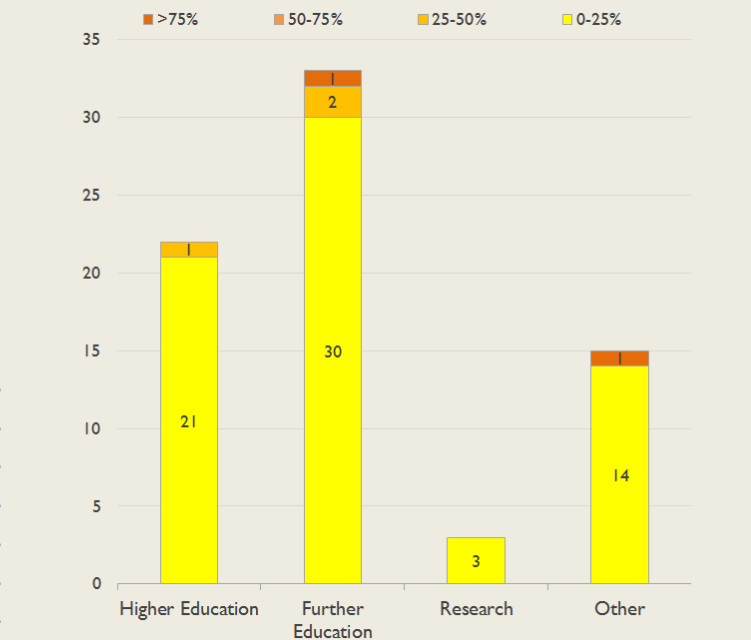

% Utilisation of Available Contractual Bandwidth at 90th Percentile