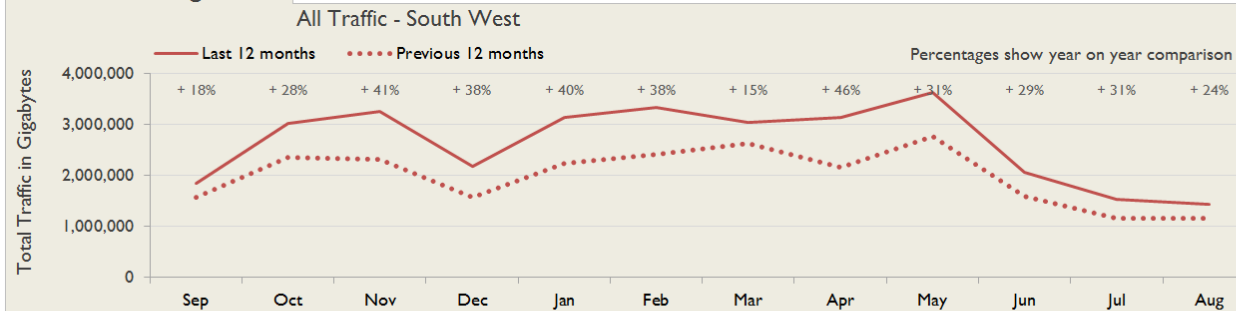

janet

South West Service Report

August 2016

Service Reliability

The SLA sets a target minimum of 99.7% availability for each service averaged over a 12 month rolling period

Connections in South West by Contractual Bandwidth

Average Availability of All Services in South West				Average Availability of All Services in Janet			
Aug 2016	Equivalent Unavailability in Minutes per Service	12 Months Rolling	Equivalent Unavailability in Minutes per Service	Aug 2016	Equivalent Unavailability in Minutes per Service	12 Months Rolling	Equivalent Unavailability in Minutes per Service
>99.99%	1	99.98%	101	99.96%	16	99.95%	247
Mean Time to Repair		Average Faults per Service per Year		Mean Time to Repair		Average Faults per Service per Year	
<b>4h 09m</b>		<b>0.50</b>		<b>5h 48m</b>		<b>0.66</b>	
Based on 64 faults over the last 24 months				Based on 1471 faults over the last 24 months			

South West Service Outages - Last 12 Months

NB: Periods of scheduled and emergency maintenance are not included in reliability performance statistics

Connection Usage

Traffic usage is expressed as the sum, in gigabytes, of the volume of data carried in both directions in the month, for all links being charted

% Utilisation of Available Contractual Bandwidth at 90th Percentile

South West Traffic Against Janet Traffic