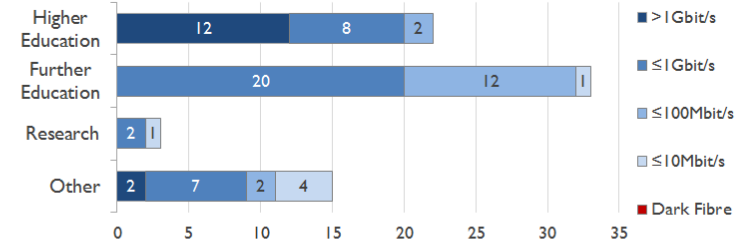

janet

South West Service Report

August 2016

Service Reliability

The SLA sets a target minimum of 99.7% availability for each service averaged over a 12 month rolling period

Connections in South West by Contractual Bandwidth

Average Availability of All Services in South West				Average Availability of All Services in Janet			
Aug 2016	Equivalent Unavailability in Minutes per Service	12 Months Rolling	Equivalent Unavailability in Minutes per Service	Aug 2016	Equivalent Unavailability in Minutes per Service	12 Months Rolling	Equivalent Unavailability in Minutes per Service
>99.99%	1	99.98%	101	99.96%	16	99.95%	247
Mean Time to Repair		Average Faults per Service per Year		Mean Time to Repair		Average Faults per Service per Year	
<b>4h 09m</b>		<b>0.50</b>		<b>5h 48m</b>		<b>0.66</b>	
Based on 64 faults over the last 24 months				Based on 1471 faults over the last 24 months			

South West Service Outages - Last 12 Months

NB: Periods of scheduled and emergency maintenance are not included in reliability performance statistics

Connection Usage

Traffic usage is expressed as the sum, in gigabytes, of the volume of data carried in both directions in the month, for all links being charted