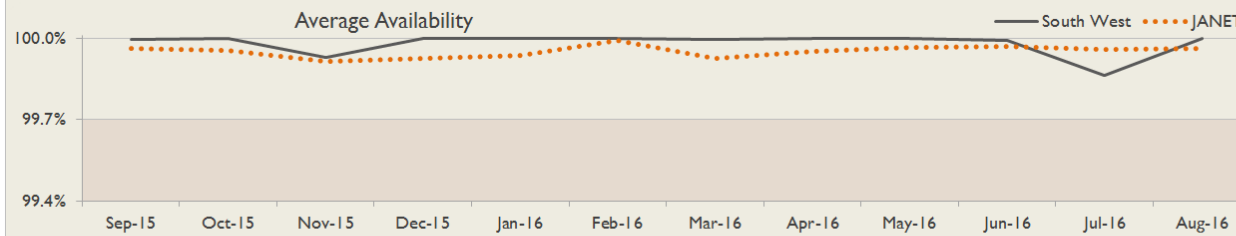

janet

South West Service Report

August 2016

Service Reliability

The SLA sets a target minimum of 99.7% availability for each service averaged over a 12 month rolling period

Connections in South West by Contractual Bandwidth

Average Availability of All Services in South West				Average Availability of All Services in Janet			
Aug 2016	Equivalent Unavailability in Minutes per Service	12 Months Rolling	Equivalent Unavailability in Minutes per Service	Aug 2016	Equivalent Unavailability in Minutes per Service	12 Months Rolling	Equivalent Unavailability in Minutes per Service
>99.99%	1	99.98%	101	99.96%	16	99.95%	247
Mean Time to Repair		Average Faults per Service per Year		Mean Time to Repair		Average Faults per Service per Year	
<b>4h 09m</b>		<b>0.50</b>		<b>5h 48m</b>		<b>0.66</b>	
Based on 64 faults over the last 24 months				Based on 1471 faults over the last 24 months			

South West Service Outages - Last 12 Months

NB: Periods of scheduled and emergency maintenance are not included in reliability performance statistics

Connection Usage

Traffic usage is expressed as the sum, in gigabytes, of the volume of data carried in both directions in the month, for all links being charted