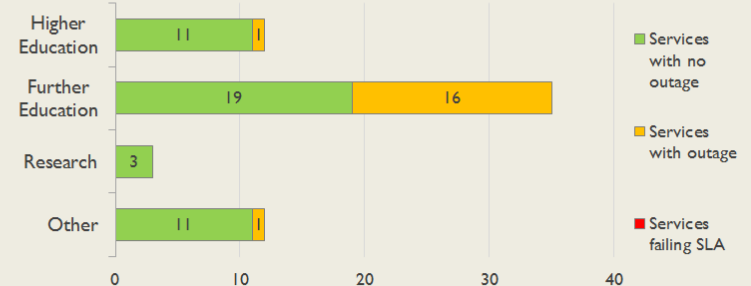

janet

South West Service Report

August 2016

Service Reliability

The SLA sets a target minimum of 99.7% availability for each service averaged over a 12 month rolling period

Connections in South West by Contractual Bandwidth

Average Availability of All Services in South West				Average Availability of All Services in Janet			
Aug 2016	Equivalent Unavailability in Minutes per Service	12 Months Rolling	Equivalent Unavailability in Minutes per Service	Aug 2016	Equivalent Unavailability in Minutes per Service	12 Months Rolling	Equivalent Unavailability in Minutes per Service
>99.99%	1	99.98%	101	99.96%	16	99.95%	247
Mean Time to Repair		Average Faults per Service per Year		Mean Time to Repair		Average Faults per Service per Year	
<b>4h 09m</b>		<b>0.50</b>		<b>5h 48m</b>		<b>0.66</b>	
Based on 64 faults over the last 24 months				Based on 1471 faults over the last 24 months			

South West Service Outages - Last 12 Months

NB: Periods of scheduled and emergency maintenance are not included in reliability performance statistics

Connection Usage

Traffic usage is expressed as the sum, in gigabytes, of the volume of data carried in both directions in the month, for all links being charted