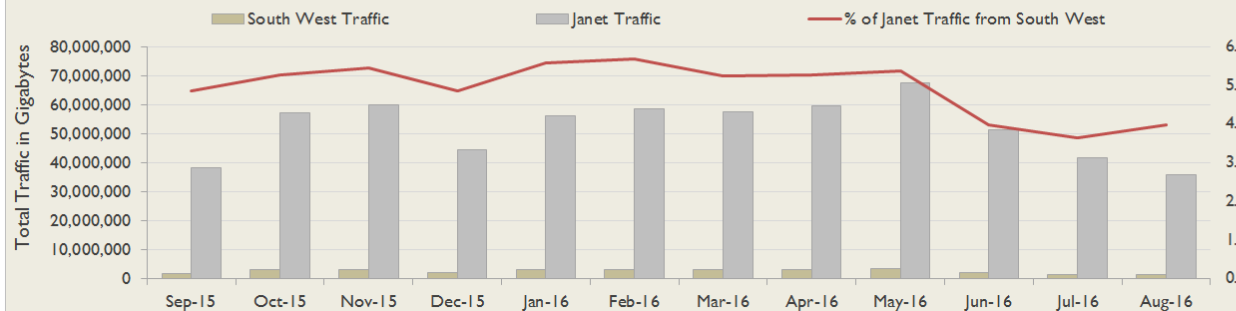

Average Availability of All Services in South West				Average Availability of All Services in Janet			
Aug 2016	Equivalent Unavailability in Minutes per Service	12 Months Rolling	Equivalent Unavailability in Minutes per Service	Aug 2016	Equivalent Unavailability in Minutes per Service	12 Months Rolling	Equivalent Unavailability in Minutes per Service
>99.99%	1	99.98%	101	99.96%	16	99.95%	247
Mean Time to Repair		Average Faults per Service per Year		Mean Time to Repair		Average Faults per Service per Year	
<b>4h 09m</b>		<b>0.50</b>		<b>5h 48m</b>		<b>0.66</b>	
Based on 64 faults over the last 24 months				Based on 1471 faults over the last 24 months			

South West Service Outages - Last 12 Months

NB: Periods of scheduled and emergency maintenance are not included in reliability performance statistics

Connection Usage

Traffic usage is expressed as the sum, in gigabytes, of the volume of data carried in both directions in the month, for all links being charted

% Utilisation of Available Contractual Bandwidth at 90th Percentile

South West Traffic Against Janet Traffic