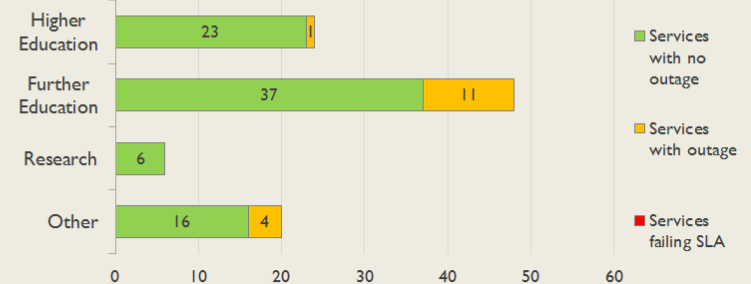

janet

East Service Report

September 2017

The Jisc logo consists of the word "Jisc" in a white, sans-serif font, centered within a solid orange square.

Jisc

Service Reliability

The SLA sets a target minimum of 99.7% availability for each service averaged over a 12 month rolling period

Connections in East by Contractual Bandwidth

Average Availability of All Services in East				Average Availability of All Services in Janet			
Sep 2017	Equivalent Unavailability in Minutes per Service	12 Months Rolling	Equivalent Unavailability in Minutes per Service	Sep 2017	Equivalent Unavailability in Minutes per Service	12 Months Rolling	Equivalent Unavailability in Minutes per Service
>99.99%	2	99.99%	54	99.97%	11	99.98%	116
Mean Time to Repair		Average Faults per Service per Year		Mean Time to Repair		Average Faults per Service per Year	
3h 01m		0.41		5h 56m		0.47	
Based on 82 faults over the last 24 months				Based on 1046 faults over the last 24 months			

East Service Outages - Last 12 Months

NB: Periods of scheduled and emergency maintenance are not included in reliability performance statistics

Connection Usage

Traffic usage is expressed as the sum, in megabits per second, of 90th percentile readings taken during the month, in whichever direction is the greater, for all links being charted