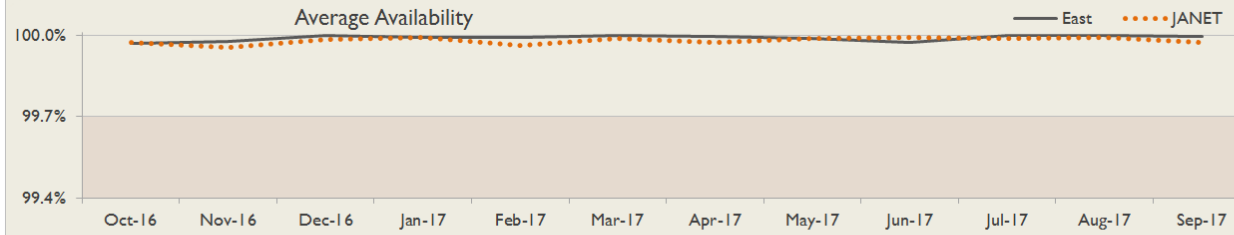

janet

East Service Report

September 2017

The Jisc logo consists of the word "Jisc" in a white, sans-serif font, centered within a solid orange square.

Jisc

Service Reliability

The SLA sets a target minimum of 99.7% availability for each service averaged over a 12 month rolling period

Connections in East by Contractual Bandwidth

Average Availability of All Services in East				Average Availability of All Services in Janet			
Sep 2017	Equivalent Unavailability in Minutes per Service	12 Months Rolling	Equivalent Unavailability in Minutes per Service	Sep 2017	Equivalent Unavailability in Minutes per Service	12 Months Rolling	Equivalent Unavailability in Minutes per Service
>99.99%	2	99.99%	54	99.97%	11	99.98%	116
Mean Time to Repair		Average Faults per Service per Year		Mean Time to Repair		Average Faults per Service per Year	
3h 01m		0.41		5h 56m		0.47	
Based on 82 faults over the last 24 months				Based on 1046 faults over the last 24 months			

East Service Outages - Last 12 Months

NB: Periods of scheduled and emergency maintenance are not included in reliability performance statistics

Connection Usage

Traffic usage is expressed as the sum, in megabits per second, of 90th percentile readings taken during the month, in whichever direction is the greater, for all links being charted