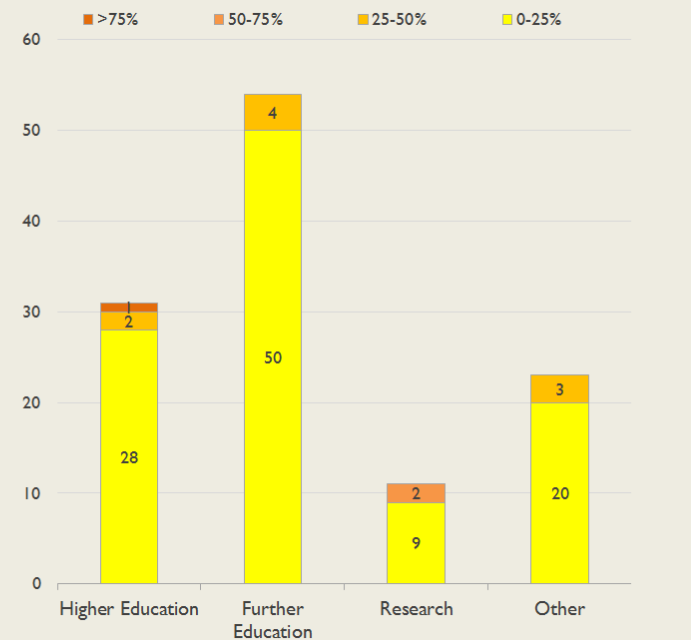

East Service Outages - Last 12 Months

NB: Periods of scheduled and emergency maintenance are not included in reliability performance statistics

Connection Usage

Traffic usage is expressed as the sum, in megabits per second, of 90th percentile readings taken during the month, in whichever direction is the greater, for all links being charted

% Utilisation of Available Contractual Bandwidth at 90th Percentile

East Traffic Against Janet Traffic

Service Availability

The SLA target sets a minimum of 99.7% availability for each customer, averaged over a 12 month rolling period