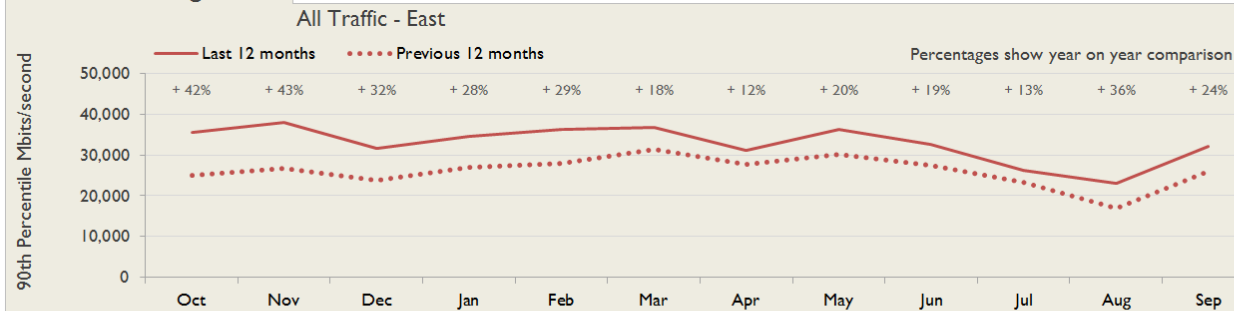

Connections in East by Contractual Bandwidth

Average Availability of All Services in East				Average Availability of All Services in Janet			
Sep 2017	Equivalent Unavailability in Minutes per Service	12 Months Rolling	Equivalent Unavailability in Minutes per Service	Sep 2017	Equivalent Unavailability in Minutes per Service	12 Months Rolling	Equivalent Unavailability in Minutes per Service
>99.99%	2	99.99%	54	99.97%	11	99.98%	116
Mean Time to Repair		Average Faults per Service per Year		Mean Time to Repair		Average Faults per Service per Year	
3h 01m		0.41		5h 56m		0.47	
Based on 82 faults over the last 24 months				Based on 1046 faults over the last 24 months			

East Service Outages - Last 12 Months

NB: Periods of scheduled and emergency maintenance are not included in reliability performance statistics

Connection Usage

Traffic usage is expressed as the sum, in megabits per second, of 90th percentile readings taken during the month, in whichever direction is the greater, for all links being charted

% Utilisation of Available Contractual Bandwidth at 90th Percentile

East Traffic Against Janet Traffic

Service Availability

The SLA target sets a minimum of 99.7% availability for each customer, averaged over a 12 month rolling period