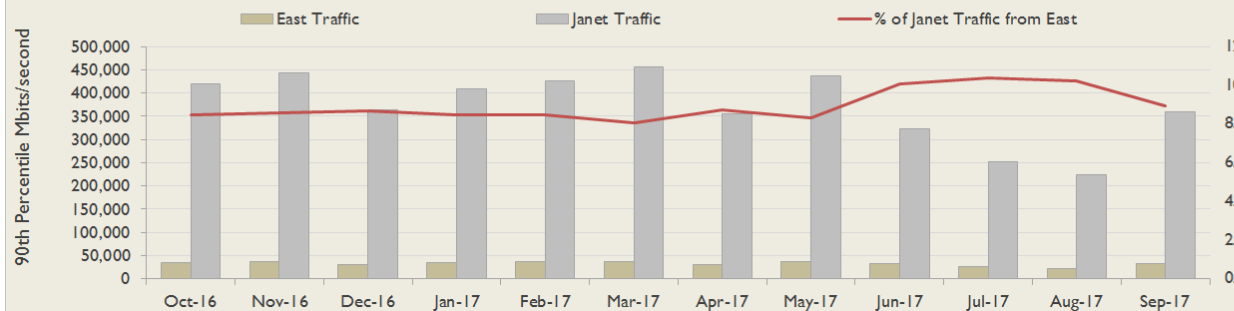

Connections in East by Contractual Bandwidth

Average Availability of All Services in East				Average Availability of All Services in Janet			
Sep 2017	Equivalent Unavailability in Minutes per Service	12 Months Rolling	Equivalent Unavailability in Minutes per Service	Sep 2017	Equivalent Unavailability in Minutes per Service	12 Months Rolling	Equivalent Unavailability in Minutes per Service
>99.99%	2	99.99%	54	99.97%	11	99.98%	116
Mean Time to Repair		Average Faults per Service per Year		Mean Time to Repair		Average Faults per Service per Year	
3h 01m		0.41		5h 56m		0.47	
Based on 82 faults over the last 24 months				Based on 1046 faults over the last 24 months			

East Service Outages - Last 12 Months

NB: Periods of scheduled and emergency maintenance are not included in reliability performance statistics

Connection Usage

Traffic usage is expressed as the sum, in megabits per second, of 90th percentile readings taken during the month, in whichever direction is the greater, for all links being charted

% Utilisation of Available Contractual Bandwidth at 90th Percentile

East Traffic Against Janet Traffic

Service Availability

The SLA target sets a minimum of 99.7% availability for each customer, averaged over a 12 month rolling period