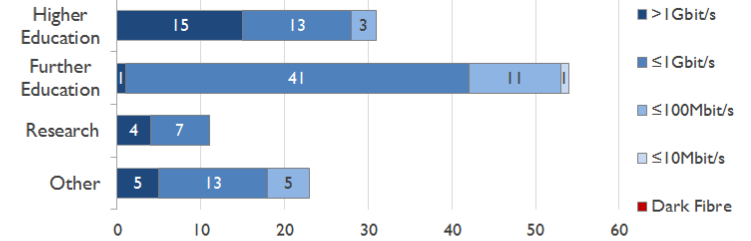

janet

East Service Report

September 2017

The Jisc logo consists of the word "Jisc" in a white, sans-serif font, centered within a solid orange square.

Jisc

Service Reliability

The SLA sets a target minimum of 99.7% availability for each service averaged over a 12 month rolling period

Connections in East by Contractual Bandwidth

Average Availability of All Services in East				Average Availability of All Services in Janet			
Sep 2017	Equivalent Unavailability in Minutes per Service	12 Months Rolling	Equivalent Unavailability in Minutes per Service	Sep 2017	Equivalent Unavailability in Minutes per Service	12 Months Rolling	Equivalent Unavailability in Minutes per Service
>99.99%	2	99.99%	54	99.97%	11	99.98%	116
Mean Time to Repair		Average Faults per Service per Year		Mean Time to Repair		Average Faults per Service per Year	
3h 01m		0.41		5h 56m		0.47	
Based on 82 faults over the last 24 months				Based on 1046 faults over the last 24 months			

East Service Outages - Last 12 Months

NB: Periods of scheduled and emergency maintenance are not included in reliability performance statistics

Connection Usage

Traffic usage is expressed as the sum, in megabits per second, of 90th percentile readings taken during the month, in whichever direction is the greater, for all links being charted