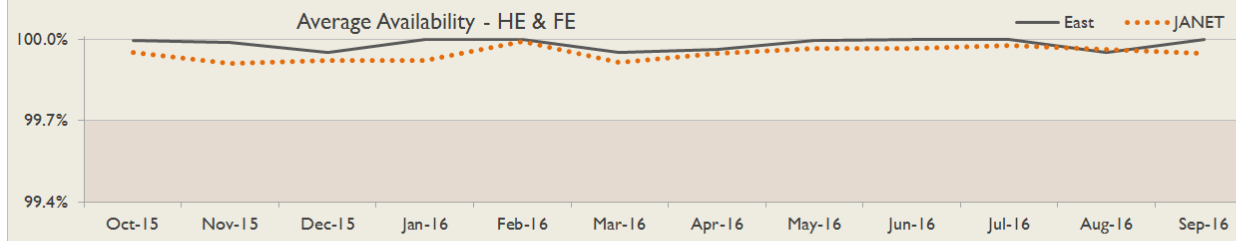

janet

East Service Report

September 2016

The Jisc logo consists of the word "Jisc" in a white, sans-serif font, centered within a solid orange square.

Jisc

Service Reliability

The SLA sets a target minimum of 99.7% availability for each service averaged over a 12 month rolling period

Connections in East by Contractual Bandwidth

Average Availability of HE & FE Services in East				Average Availability of HE & FE Services in Janet			
Sep 2016	Equivalent Unavailability in Minutes per Service	12 Months Rolling	Equivalent Unavailability in Minutes per Service	Sep 2016	Equivalent Unavailability in Minutes per Service	12 Months Rolling	Equivalent Unavailability in Minutes per Service
>99.99%	1	99.98%	92	99.95%	22	99.95%	264
Mean Time to Repair		Average Faults per Service per Year		Mean Time to Repair		Average Faults per Service per Year	
5h 34m		0.67		5h 39m		0.67	
Based on 89 faults over the last 24 months				Based on 1199 faults over the last 24 months			

East Service Outages - Last 12 Months

NB: Periods of scheduled and emergency maintenance are not included in reliability performance statistics

Connection Usage

Traffic usage is expressed as the sum, in gigabytes, of the volume of data carried in both directions in the month, for all links being charted

% Utilisation of Available Contractual Bandwidth at 90th Percentile

East HE & FE Traffic Against Janet HE & FE Traffic

Service Availability

The SLA target sets a minimum of 99.7% availability for each customer, averaged over a 12 month rolling period