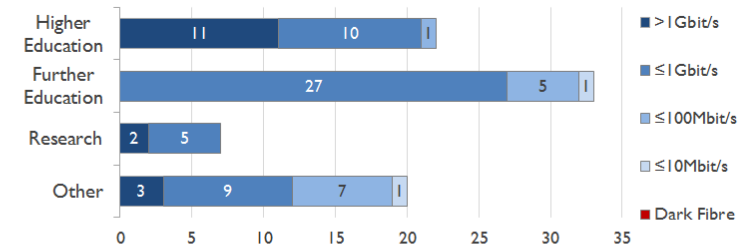

janet

East Service Report

September 2016

The Jisc logo consists of the word "Jisc" in a white, sans-serif font, centered within a solid orange square.

Jisc

Service Reliability

The SLA sets a target minimum of 99.7% availability for each service averaged over a 12 month rolling period

Connections in East by Contractual Bandwidth

Average Availability of HE & FE Services in East				Average Availability of HE & FE Services in Janet			
Sep 2016	Equivalent Unavailability in Minutes per Service	12 Months Rolling	Equivalent Unavailability in Minutes per Service	Sep 2016	Equivalent Unavailability in Minutes per Service	12 Months Rolling	Equivalent Unavailability in Minutes per Service
>99.99%	1	99.98%	92	99.95%	22	99.95%	264
Mean Time to Repair		Average Faults per Service per Year		Mean Time to Repair		Average Faults per Service per Year	
5h 34m		0.67		5h 39m		0.67	
Based on 89 faults over the last 24 months				Based on 1199 faults over the last 24 months			

East Service Outages - Last 12 Months

NB: Periods of scheduled and emergency maintenance are not included in reliability performance statistics

Connection Usage

Traffic usage is expressed as the sum, in gigabytes, of the volume of data carried in both directions in the month, for all links being charted