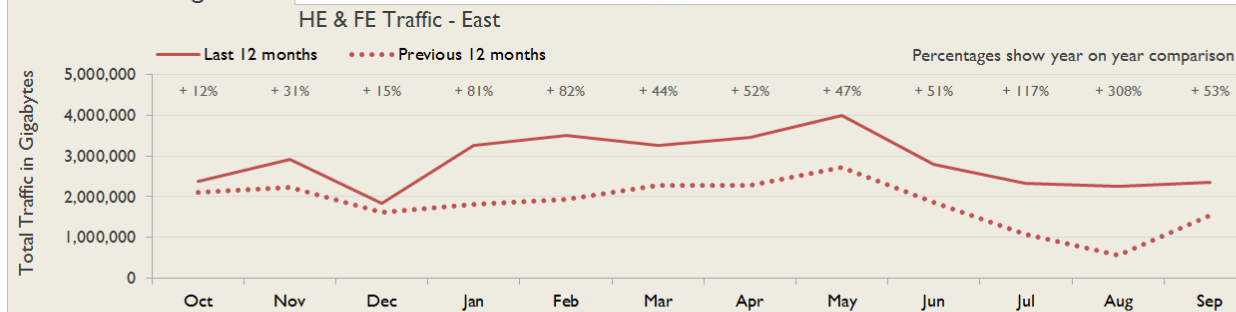

Connections in East by Contractual Bandwidth

Average Availability of HE & FE Services in East				Average Availability of HE & FE Services in Janet			
Sep 2016	Equivalent Unavailability in Minutes per Service	12 Months Rolling	Equivalent Unavailability in Minutes per Service	Sep 2016	Equivalent Unavailability in Minutes per Service	12 Months Rolling	Equivalent Unavailability in Minutes per Service
>99.99%	1	99.98%	92	99.95%	22	99.95%	264
Mean Time to Repair		Average Faults per Service per Year		Mean Time to Repair		Average Faults per Service per Year	
5h 34m		0.67		5h 39m		0.67	
Based on 89 faults over the last 24 months				Based on 1199 faults over the last 24 months			

East Service Outages - Last 12 Months

NB: Periods of scheduled and emergency maintenance are not included in reliability performance statistics

Connection Usage

Traffic usage is expressed as the sum, in gigabytes, of the volume of data carried in both directions in the month, for all links being charted

% Utilisation of Available Contractual Bandwidth at 90th Percentile

East HE & FE Traffic Against Janet HE & FE Traffic

Service Availability

The SLA target sets a minimum of 99.7% availability for each customer, averaged over a 12 month rolling period