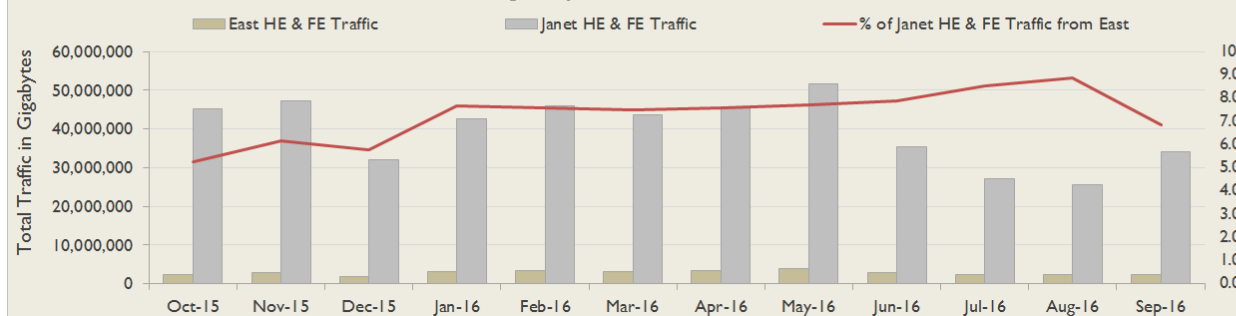

Connections in East by Contractual Bandwidth

Average Availability of HE & FE Services in East				Average Availability of HE & FE Services in Janet			
Sep 2016	Equivalent Unavailability in Minutes per Service	12 Months Rolling	Equivalent Unavailability in Minutes per Service	Sep 2016	Equivalent Unavailability in Minutes per Service	12 Months Rolling	Equivalent Unavailability in Minutes per Service
>99.99%	1	99.98%	92	99.95%	22	99.95%	264
Mean Time to Repair		Average Faults per Service per Year		Mean Time to Repair		Average Faults per Service per Year	
5h 34m		0.67		5h 39m		0.67	
Based on 89 faults over the last 24 months				Based on 1199 faults over the last 24 months			

East Service Outages - Last 12 Months

NB: Periods of scheduled and emergency maintenance are not included in reliability performance statistics

Connection Usage

Traffic usage is expressed as the sum, in gigabytes, of the volume of data carried in both directions in the month, for all links being charted

% Utilisation of Available Contractual Bandwidth at 90th Percentile

East HE & FE Traffic Against Janet HE & FE Traffic

Service Availability

The SLA target sets a minimum of 99.7% availability for each customer, averaged over a 12 month rolling period

Periods of scheduled and emergency maintenance are discounted when calculating availability of services

Monthly and annual availabilities falling below 99.7% are highlighted

* Service has resilience - where an organisation retains connectivity during an outage period by means of a second connection, the outage is not counted against its availability figures