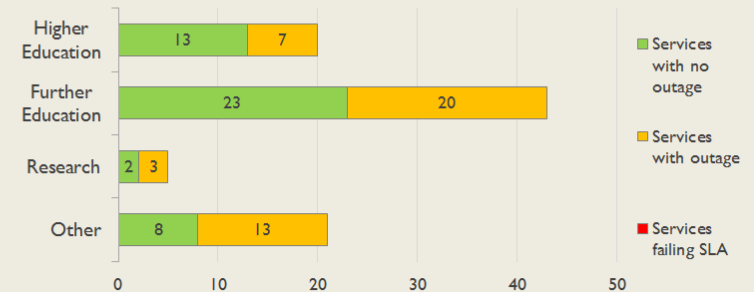

janet

East Service Report

September 2016

The Jisc logo consists of the word "Jisc" in a white, sans-serif font, centered within a solid orange square.

Jisc

Service Reliability

The SLA sets a target minimum of 99.7% availability for each service averaged over a 12 month rolling period

East Service Outages - Last 12 Months

NB: Periods of scheduled and emergency maintenance are not included in reliability performance statistics

Connection Usage

Traffic usage is expressed as the sum, in gigabytes, of the volume of data carried in both directions in the month, for all links being charted