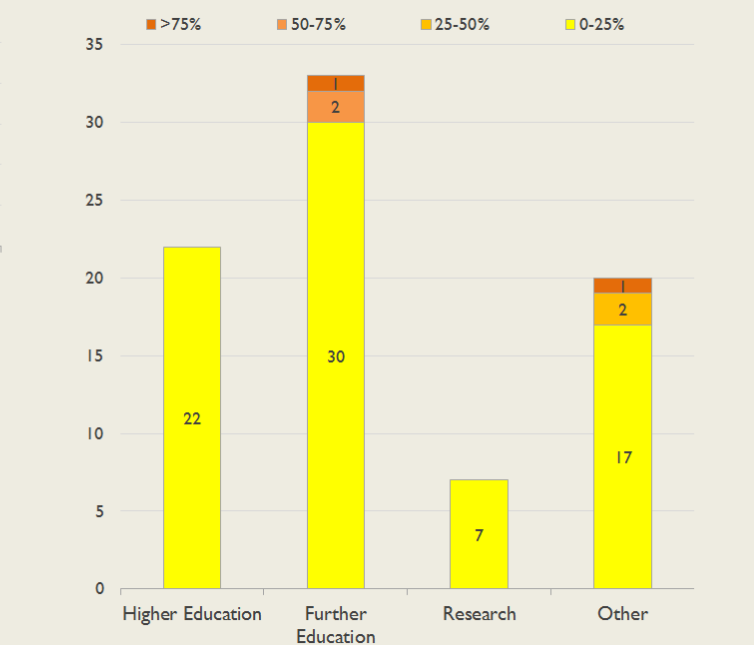

East Service Outages - Last 12 Months

NB: Periods of scheduled and emergency maintenance are not included in reliability performance statistics

Connection Usage

Traffic usage is expressed as the sum, in gigabytes, of the volume of data carried in both directions in the month, for all links being charted

% Utilisation of Available Contractual Bandwidth at 90th Percentile

East HE & FE Traffic Against Janet HE & FE Traffic

Service Availability

The SLA target sets a minimum of 99.7% availability for each customer, averaged over a 12 month rolling period