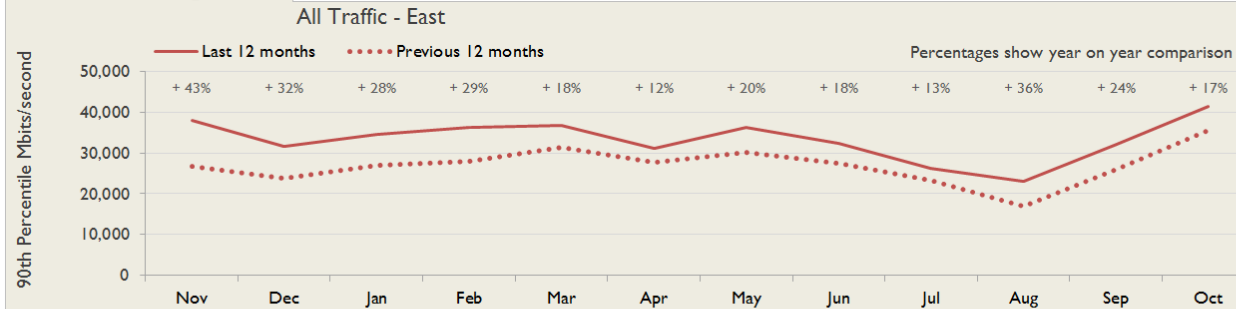

Connections in East by Contractual Bandwidth

Average Availability of All Services in East				Average Availability of All Services in Janet			
Oct 2017	Equivalent Unavailability in Minutes per Service	12 Months Rolling	Equivalent Unavailability in Minutes per Service	Oct 2017	Equivalent Unavailability in Minutes per Service	12 Months Rolling	Equivalent Unavailability in Minutes per Service
99.99%	5	>99.99%	45	99.98%	9	99.98%	115
Mean Time to Repair		Average Faults per Service per Year		Mean Time to Repair		Average Faults per Service per Year	
3h 06m		0.39		5h 48m		0.46	
Based on 78 faults over the last 24 months				Based on 1045 faults over the last 24 months			

East Service Outages - Last 12 Months

NB: Periods of scheduled and emergency maintenance are not included in reliability performance statistics

Connection Usage

Traffic usage is expressed as the sum, in megabits per second, of 90th percentile readings taken during the month, in whichever direction is the greater, for all links being charted

% Utilisation of Available Contractual Bandwidth at 90th Percentile

East Traffic Against Janet Traffic

Service Availability

The SLA target sets a minimum of 99.7% availability for each customer, averaged over a 12 month rolling period