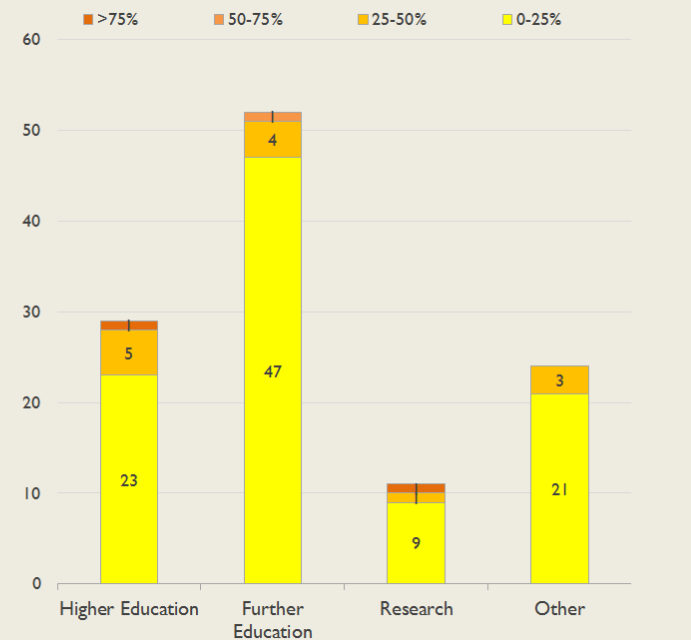

East Service Outages - Last 12 Months

NB: Periods of scheduled and emergency maintenance are not included in reliability performance statistics

Connection Usage

Traffic usage is expressed as the sum, in megabits per second, of 90th percentile readings taken during the month, in whichever direction is the greater, for all links being charted

% Utilisation of Available Contractual Bandwidth at 90th Percentile

East Traffic Against Janet Traffic

Service Availability

The SLA target sets a minimum of 99.7% availability for each customer, averaged over a 12 month rolling period