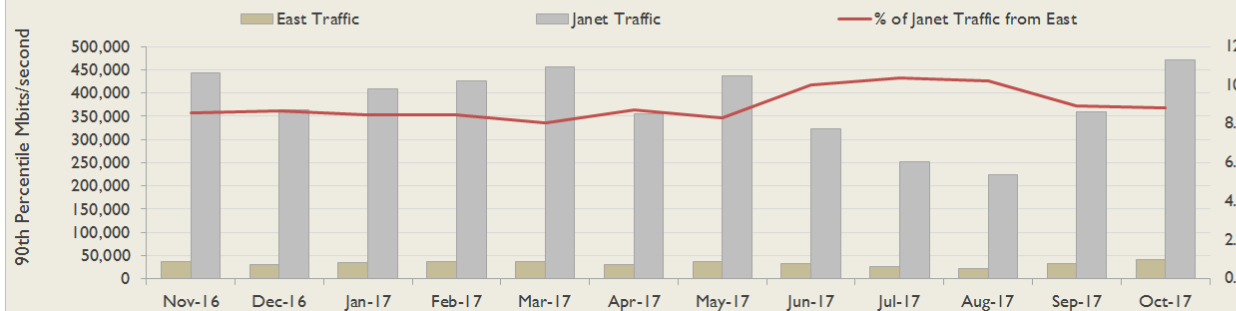

Connections in East by Contractual Bandwidth

Average Availability of All Services in East				Average Availability of All Services in Janet			
Oct 2017	Equivalent Unavailability in Minutes per Service	12 Months Rolling	Equivalent Unavailability in Minutes per Service	Oct 2017	Equivalent Unavailability in Minutes per Service	12 Months Rolling	Equivalent Unavailability in Minutes per Service
99.99%	5	>99.99%	45	99.98%	9	99.98%	115
Mean Time to Repair		Average Faults per Service per Year		Mean Time to Repair		Average Faults per Service per Year	
3h 06m		0.39		5h 48m		0.46	
Based on 78 faults over the last 24 months				Based on 1045 faults over the last 24 months			

East Service Outages - Last 12 Months

NB: Periods of scheduled and emergency maintenance are not included in reliability performance statistics

Connection Usage

Traffic usage is expressed as the sum, in megabits per second, of 90th percentile readings taken during the month, in whichever direction is the greater, for all links being charted

% Utilisation of Available Contractual Bandwidth at 90th Percentile

East Traffic Against Janet Traffic

Service Availability

The SLA target sets a minimum of 99.7% availability for each customer, averaged over a 12 month rolling period