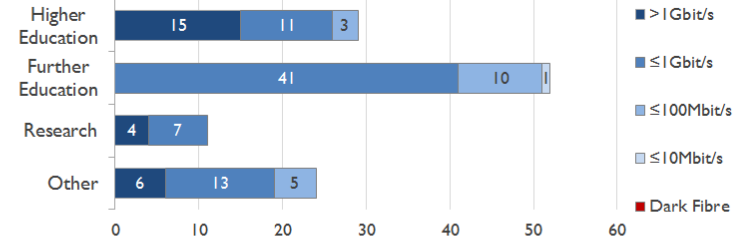

janet

East Service Report

October 2017

The Jisc logo consists of the word "Jisc" in a white, sans-serif font, centered within a solid orange square.

Jisc

Service Reliability

The SLA sets a target minimum of 99.7% availability for each service averaged over a 12 month rolling period

Connections in East by Contractual Bandwidth

Average Availability of All Services in East				Average Availability of All Services in Janet			
Oct 2017	Equivalent Unavailability in Minutes per Service	12 Months Rolling	Equivalent Unavailability in Minutes per Service	Oct 2017	Equivalent Unavailability in Minutes per Service	12 Months Rolling	Equivalent Unavailability in Minutes per Service
99.99%	5	>99.99%	45	99.98%	9	99.98%	115
Mean Time to Repair		Average Faults per Service per Year		Mean Time to Repair		Average Faults per Service per Year	
3h 06m		0.39		5h 48m		0.46	
Based on 78 faults over the last 24 months				Based on 1045 faults over the last 24 months			

East Service Outages - Last 12 Months

NB: Periods of scheduled and emergency maintenance are not included in reliability performance statistics

Connection Usage

Traffic usage is expressed as the sum, in megabits per second, of 90th percentile readings taken during the month, in whichever direction is the greater, for all links being charted