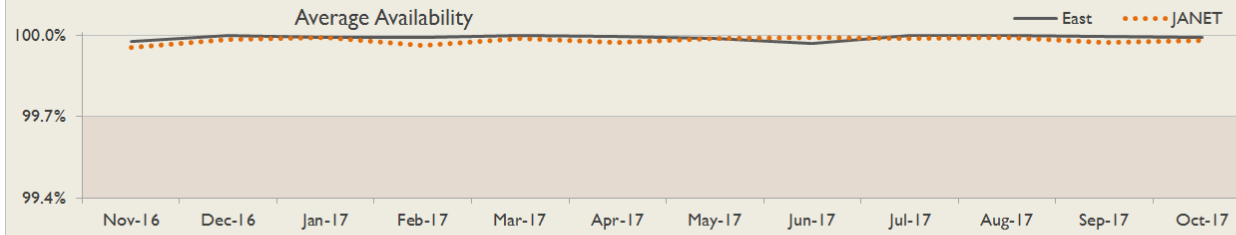

janet

East Service Report

October 2017

The Jisc logo consists of the word "Jisc" in a white, sans-serif font, centered within a solid orange square.

Jisc

Service Reliability

The SLA sets a target minimum of 99.7% availability for each service averaged over a 12 month rolling period

Connections in East by Contractual Bandwidth

Average Availability of All Services in East				Average Availability of All Services in Janet			
Oct 2017	Equivalent Unavailability in Minutes per Service	12 Months Rolling	Equivalent Unavailability in Minutes per Service	Oct 2017	Equivalent Unavailability in Minutes per Service	12 Months Rolling	Equivalent Unavailability in Minutes per Service
99.99%	5	>99.99%	45	99.98%	9	99.98%	115
Mean Time to Repair		Average Faults per Service per Year		Mean Time to Repair		Average Faults per Service per Year	
3h 06m		0.39		5h 48m		0.46	
Based on 78 faults over the last 24 months				Based on 1045 faults over the last 24 months			

East Service Outages - Last 12 Months

NB: Periods of scheduled and emergency maintenance are not included in reliability performance statistics

Connection Usage

Traffic usage is expressed as the sum, in megabits per second, of 90th percentile readings taken during the month, in whichever direction is the greater, for all links being charted