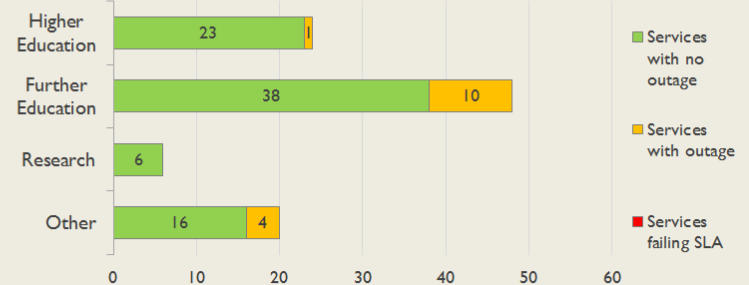

janet

East Service Report

October 2017

The Jisc logo consists of the word "Jisc" in a white, sans-serif font, centered within a solid orange square.

Jisc

Service Reliability

The SLA sets a target minimum of 99.7% availability for each service averaged over a 12 month rolling period

Connections in East by Contractual Bandwidth

Average Availability of All Services in East				Average Availability of All Services in Janet			
Oct 2017	Equivalent Unavailability in Minutes per Service	12 Months Rolling	Equivalent Unavailability in Minutes per Service	Oct 2017	Equivalent Unavailability in Minutes per Service	12 Months Rolling	Equivalent Unavailability in Minutes per Service
99.99%	5	>99.99%	45	99.98%	9	99.98%	115
Mean Time to Repair		Average Faults per Service per Year		Mean Time to Repair		Average Faults per Service per Year	
3h 06m		0.39		5h 48m		0.46	
Based on 78 faults over the last 24 months				Based on 1045 faults over the last 24 months			

East Service Outages - Last 12 Months

NB: Periods of scheduled and emergency maintenance are not included in reliability performance statistics

Connection Usage

Traffic usage is expressed as the sum, in megabits per second, of 90th percentile readings taken during the month, in whichever direction is the greater, for all links being charted