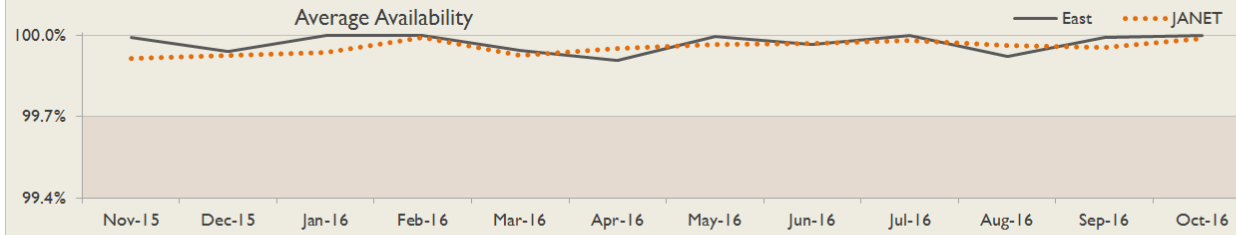

janet

East Service Report

October 2016

The Jisc logo consists of the word "Jisc" in a white, sans-serif font, centered within a solid orange square.

Jisc

Service Reliability

The SLA sets a target minimum of 99.7% availability for each service averaged over a 12 month rolling period

Connections in East by Contractual Bandwidth

Average Availability of All Services in East				Average Availability of All Services in Janet			
Oct 2016	Equivalent Unavailability in Minutes per Service	12 Months Rolling	Equivalent Unavailability in Minutes per Service	Oct 2016	Equivalent Unavailability in Minutes per Service	12 Months Rolling	Equivalent Unavailability in Minutes per Service
100%	0	99.97%	150	99.99%	5	99.96%	230
Mean Time to Repair		Average Faults per Service per Year		Mean Time to Repair		Average Faults per Service per Year	
5h 49m		0.61		5h 51m		0.59	
Based on 115 faults over the last 24 months				Based on 1319 faults over the last 24 months			

East Service Outages - Last 12 Months

NB: Periods of scheduled and emergency maintenance are not included in reliability performance statistics

Connection Usage

Traffic usage is expressed as the sum, in gigabytes, of the volume of data carried in both directions in the month, for all links being charted

% Utilisation of Available Contractual Bandwidth at 90th Percentile

East Traffic Against Janet Traffic

Service Availability

The SLA target sets a minimum of 99.7% availability for each customer, averaged over a 12 month rolling period