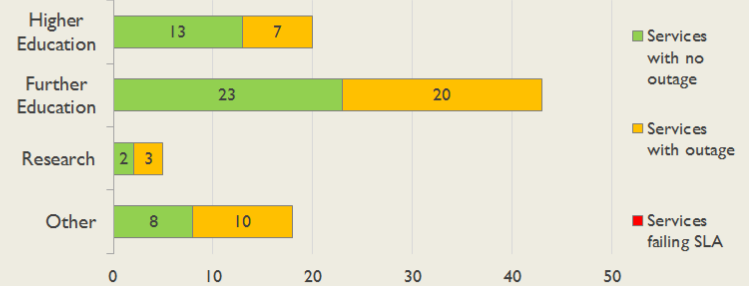

janet

East Service Report

October 2016

The Jisc logo consists of the word "Jisc" in a white, sans-serif font, centered within a solid orange square.

Jisc

Service Reliability

The SLA sets a target minimum of 99.7% availability for each service averaged over a 12 month rolling period

Connections in East by Contractual Bandwidth

Average Availability of All Services in East				Average Availability of All Services in Janet			
Oct 2016	Equivalent Unavailability in Minutes per Service	12 Months Rolling	Equivalent Unavailability in Minutes per Service	Oct 2016	Equivalent Unavailability in Minutes per Service	12 Months Rolling	Equivalent Unavailability in Minutes per Service
100%	0	99.97%	150	99.99%	5	99.96%	230
Mean Time to Repair		Average Faults per Service per Year		Mean Time to Repair		Average Faults per Service per Year	
5h 49m		0.61		5h 51m		0.59	
Based on 115 faults over the last 24 months				Based on 1319 faults over the last 24 months			

East Service Outages - Last 12 Months

NB: Periods of scheduled and emergency maintenance are not included in reliability performance statistics

Connection Usage

Traffic usage is expressed as the sum, in gigabytes, of the volume of data carried in both directions in the month, for all links being charted