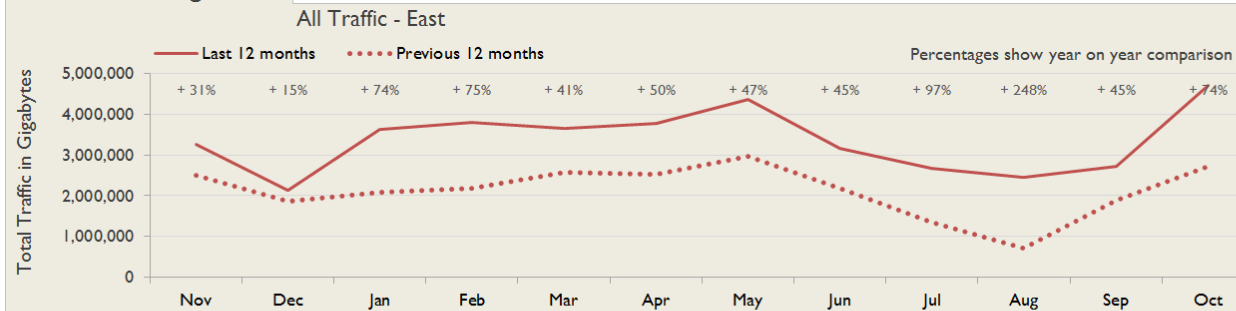

Connections in East by Contractual Bandwidth

Average Availability of All Services in East				Average Availability of All Services in Janet			
Oct 2016	Equivalent Unavailability in Minutes per Service	12 Months Rolling	Equivalent Unavailability in Minutes per Service	Oct 2016	Equivalent Unavailability in Minutes per Service	12 Months Rolling	Equivalent Unavailability in Minutes per Service
100%	0	99.97%	150	99.99%	5	99.96%	230
Mean Time to Repair		Average Faults per Service per Year		Mean Time to Repair		Average Faults per Service per Year	
5h 49m		0.61		5h 51m		0.59	
Based on 115 faults over the last 24 months				Based on 1319 faults over the last 24 months			

East Service Outages - Last 12 Months

NB: Periods of scheduled and emergency maintenance are not included in reliability performance statistics

Connection Usage

Traffic usage is expressed as the sum, in gigabytes, of the volume of data carried in both directions in the month, for all links being charted

% Utilisation of Available Contractual Bandwidth at 90th Percentile

East Traffic Against Janet Traffic

Service Availability

The SLA target sets a minimum of 99.7% availability for each customer, averaged over a 12 month rolling period