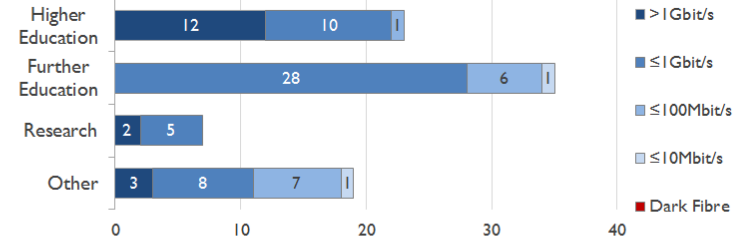

janet

East Service Report

October 2016

The Jisc logo consists of the word "Jisc" in a white, sans-serif font, centered within a solid orange square.

Jisc

Service Reliability

The SLA sets a target minimum of 99.7% availability for each service averaged over a 12 month rolling period

Connections in East by Contractual Bandwidth

Average Availability of All Services in East				Average Availability of All Services in Janet			
Oct 2016	Equivalent Unavailability in Minutes per Service	12 Months Rolling	Equivalent Unavailability in Minutes per Service	Oct 2016	Equivalent Unavailability in Minutes per Service	12 Months Rolling	Equivalent Unavailability in Minutes per Service
100%	0	99.97%	150	99.99%	5	99.96%	230
Mean Time to Repair		Average Faults per Service per Year		Mean Time to Repair		Average Faults per Service per Year	
5h 49m		0.61		5h 51m		0.59	
Based on 115 faults over the last 24 months				Based on 1319 faults over the last 24 months			

East Service Outages - Last 12 Months

NB: Periods of scheduled and emergency maintenance are not included in reliability performance statistics

Connection Usage

Traffic usage is expressed as the sum, in gigabytes, of the volume of data carried in both directions in the month, for all links being charted