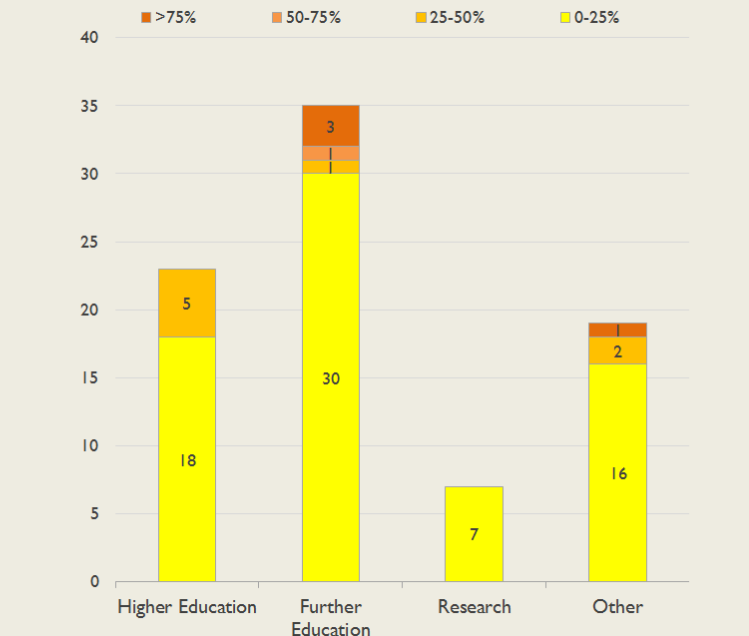

East Service Outages - Last 12 Months

NB: Periods of scheduled and emergency maintenance are not included in reliability performance statistics

Connection Usage

Traffic usage is expressed as the sum, in gigabytes, of the volume of data carried in both directions in the month, for all links being charted

% Utilisation of Available Contractual Bandwidth at 90th Percentile

East Traffic Against Janet Traffic

Service Availability

The SLA target sets a minimum of 99.7% availability for each customer, averaged over a 12 month rolling period