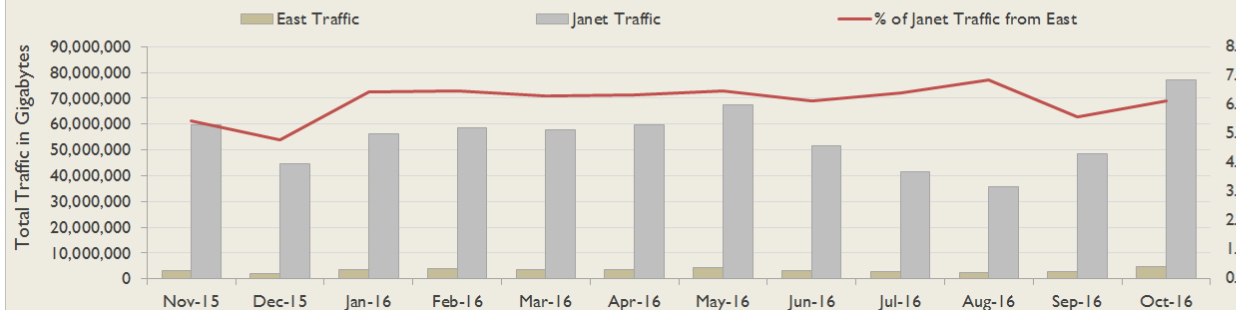

Connections in East by Contractual Bandwidth

Average Availability of All Services in East				Average Availability of All Services in Janet			
Oct 2016	Equivalent Unavailability in Minutes per Service	12 Months Rolling	Equivalent Unavailability in Minutes per Service	Oct 2016	Equivalent Unavailability in Minutes per Service	12 Months Rolling	Equivalent Unavailability in Minutes per Service
100%	0	99.97%	150	99.99%	5	99.96%	230
Mean Time to Repair		Average Faults per Service per Year		Mean Time to Repair		Average Faults per Service per Year	
5h 49m		0.61		5h 51m		0.59	
Based on 115 faults over the last 24 months				Based on 1319 faults over the last 24 months			

East Service Outages - Last 12 Months

NB: Periods of scheduled and emergency maintenance are not included in reliability performance statistics

Connection Usage

Traffic usage is expressed as the sum, in gigabytes, of the volume of data carried in both directions in the month, for all links being charted

% Utilisation of Available Contractual Bandwidth at 90th Percentile

East Traffic Against Janet Traffic

Service Availability

The SLA target sets a minimum of 99.7% availability for each customer, averaged over a 12 month rolling period