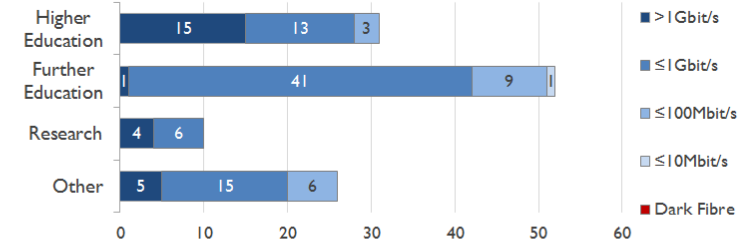

janet

East Service Report

November 2017

The Jisc logo consists of the word "Jisc" in a white, sans-serif font, centered within a solid orange square.

Jisc

Service Reliability

The SLA sets a target minimum of 99.7% availability for each service averaged over a 12 month rolling period

Connections in East by Contractual Bandwidth

Average Availability of All Services in East				Average Availability of All Services in Janet			
Nov 2017	Equivalent Unavailability in Minutes per Service	12 Months Rolling	Equivalent Unavailability in Minutes per Service	Nov 2017	Equivalent Unavailability in Minutes per Service	12 Months Rolling	Equivalent Unavailability in Minutes per Service
>99.99%	2	>99.99%	36	99.98%	8	99.98%	97
Mean Time to Repair		Average Faults per Service per Year		Mean Time to Repair		Average Faults per Service per Year	
2h 57m		0.41		5h 50m		0.42	
Based on 81 faults over the last 24 months				Based on 953 faults over the last 24 months			

East Service Outages - Last 12 Months

NB: Periods of scheduled and emergency maintenance are not included in reliability performance statistics

Connection Usage

Traffic usage is expressed as the sum, in megabits per second, of 90th percentile readings taken during the month, in whichever direction is the greater, for all links being charted