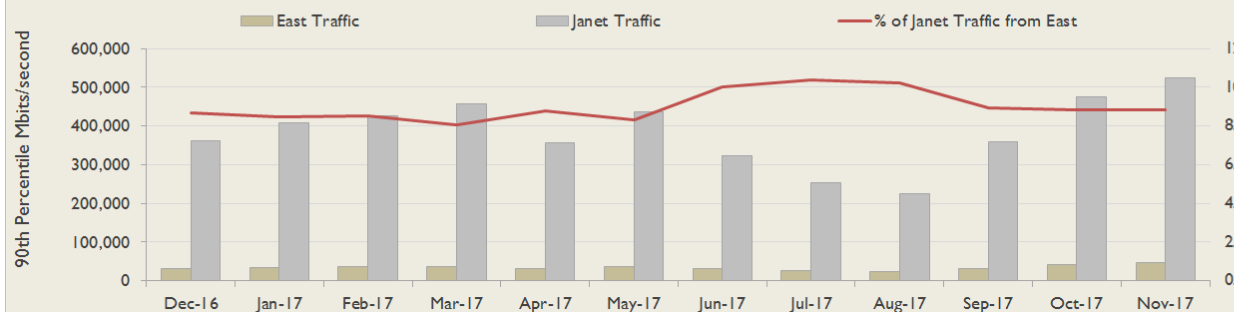

East Service Outages - Last 12 Months

NB: Periods of scheduled and emergency maintenance are not included in reliability performance statistics

Connection Usage

Traffic usage is expressed as the sum, in megabits per second, of 90th percentile readings taken during the month, in whichever direction is the greater, for all links being charted

% Utilisation of Available Contractual Bandwidth at 90th Percentile

East Traffic Against Janet Traffic

Service Availability

The SLA target sets a minimum of 99.7% availability for each customer, averaged over a 12 month rolling period