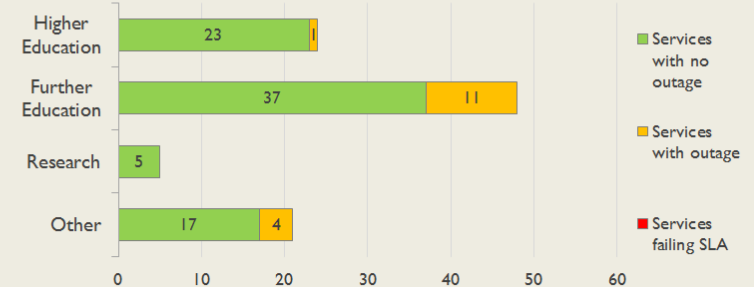

janet

East Service Report

November 2017

The Jisc logo consists of the word "Jisc" in a white, sans-serif font, centered within a solid orange square.

Jisc

Service Reliability

The SLA sets a target minimum of 99.7% availability for each service averaged over a 12 month rolling period

Connections in East by Contractual Bandwidth

Average Availability of All Services in East				Average Availability of All Services in Janet			
Nov 2017	Equivalent Unavailability in Minutes per Service	12 Months Rolling	Equivalent Unavailability in Minutes per Service	Nov 2017	Equivalent Unavailability in Minutes per Service	12 Months Rolling	Equivalent Unavailability in Minutes per Service
>99.99%	2	>99.99%	36	99.98%	8	99.98%	97
Mean Time to Repair		Average Faults per Service per Year		Mean Time to Repair		Average Faults per Service per Year	
2h 57m		0.41		5h 50m		0.42	
Based on 81 faults over the last 24 months				Based on 953 faults over the last 24 months			

East Service Outages - Last 12 Months

NB: Periods of scheduled and emergency maintenance are not included in reliability performance statistics

Connection Usage

Traffic usage is expressed as the sum, in megabits per second, of 90th percentile readings taken during the month, in whichever direction is the greater, for all links being charted