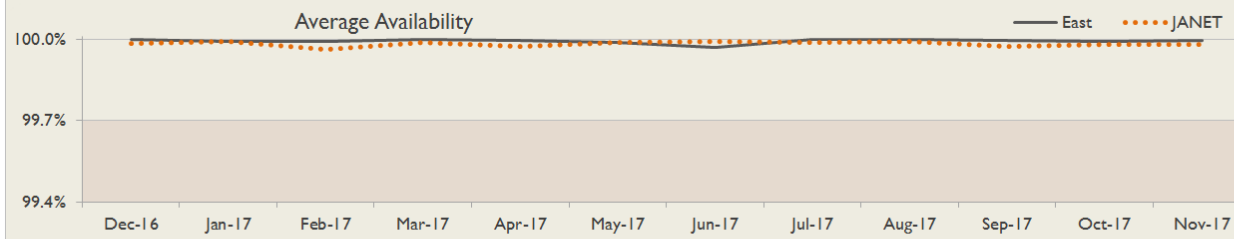

janet

East Service Report

November 2017

The Jisc logo consists of the word "Jisc" in a white, sans-serif font, centered within a solid orange square.

Jisc

Service Reliability

The SLA sets a target minimum of 99.7% availability for each service averaged over a 12 month rolling period

Connections in East by Contractual Bandwidth

Average Availability of All Services in East				Average Availability of All Services in Janet			
Nov 2017	Equivalent Unavailability in Minutes per Service	12 Months Rolling	Equivalent Unavailability in Minutes per Service	Nov 2017	Equivalent Unavailability in Minutes per Service	12 Months Rolling	Equivalent Unavailability in Minutes per Service
>99.99%	2	>99.99%	36	99.98%	8	99.98%	97
Mean Time to Repair		Average Faults per Service per Year		Mean Time to Repair		Average Faults per Service per Year	
2h 57m		0.41		5h 50m		0.42	
Based on 81 faults over the last 24 months				Based on 953 faults over the last 24 months			

East Service Outages - Last 12 Months

NB: Periods of scheduled and emergency maintenance are not included in reliability performance statistics

Connection Usage

Traffic usage is expressed as the sum, in megabits per second, of 90th percentile readings taken during the month, in whichever direction is the greater, for all links being charted