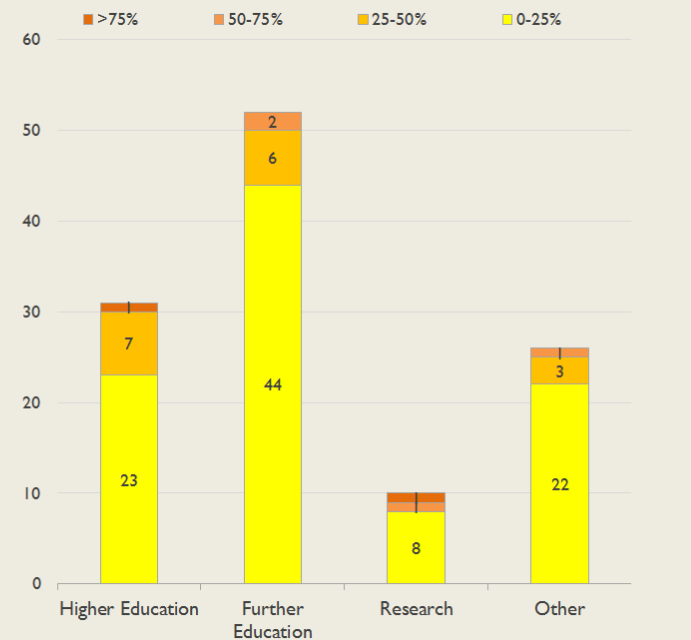

East Service Outages - Last 12 Months

NB: Periods of scheduled and emergency maintenance are not included in reliability performance statistics

Connection Usage

Traffic usage is expressed as the sum, in megabits per second, of 90th percentile readings taken during the month, in whichever direction is the greater, for all links being charted

% Utilisation of Available Contractual Bandwidth at 90th Percentile

East Traffic Against Janet Traffic

Service Availability

The SLA target sets a minimum of 99.7% availability for each customer, averaged over a 12 month rolling period