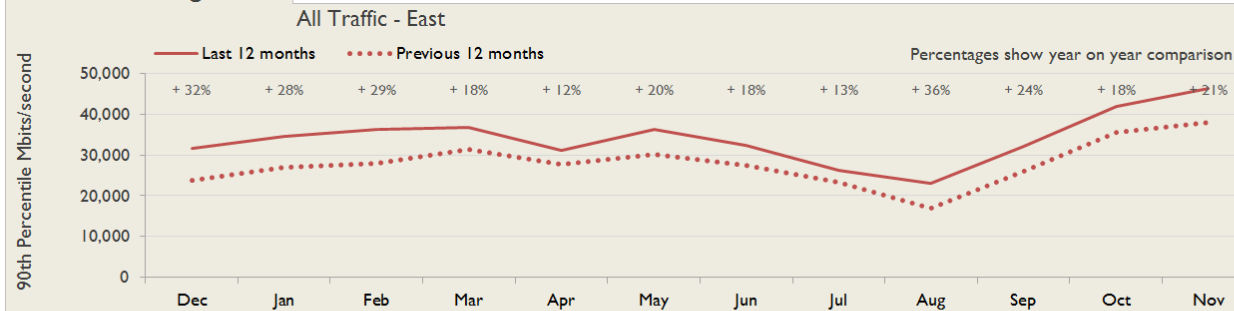

Connections in East by Contractual Bandwidth

Average Availability of All Services in East				Average Availability of All Services in Janet			
Nov 2017	Equivalent Unavailability in Minutes per Service	12 Months Rolling	Equivalent Unavailability in Minutes per Service	Nov 2017	Equivalent Unavailability in Minutes per Service	12 Months Rolling	Equivalent Unavailability in Minutes per Service
>99.99%	2	>99.99%	36	99.98%	8	99.98%	97
Mean Time to Repair		Average Faults per Service per Year		Mean Time to Repair		Average Faults per Service per Year	
2h 57m		0.41		5h 50m		0.42	
Based on 81 faults over the last 24 months				Based on 953 faults over the last 24 months			

East Service Outages - Last 12 Months

NB: Periods of scheduled and emergency maintenance are not included in reliability performance statistics

Connection Usage

Traffic usage is expressed as the sum, in megabits per second, of 90th percentile readings taken during the month, in whichever direction is the greater, for all links being charted

% Utilisation of Available Contractual Bandwidth at 90th Percentile

East Traffic Against Janet Traffic

Service Availability

The SLA target sets a minimum of 99.7% availability for each customer, averaged over a 12 month rolling period