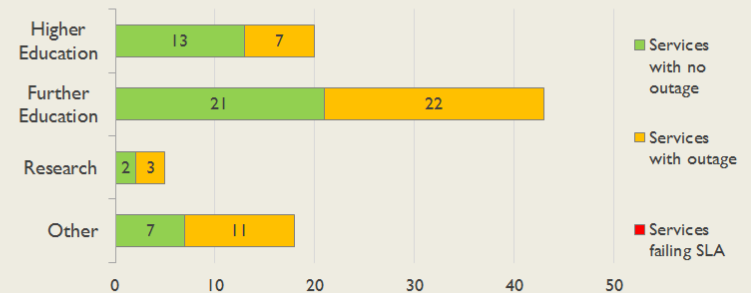

janet

East Service Report

November 2016

The Jisc logo consists of the word "Jisc" in a white, sans-serif font, centered within a solid orange square.

Jisc

Service Reliability

The SLA sets a target minimum of 99.7% availability for each service averaged over a 12 month rolling period

East Service Outages - Last 12 Months

NB: Periods of scheduled and emergency maintenance are not included in reliability performance statistics

Connection Usage

Traffic usage is expressed as the sum, in gigabytes, of the volume of data carried in both directions in the month, for all links being charted