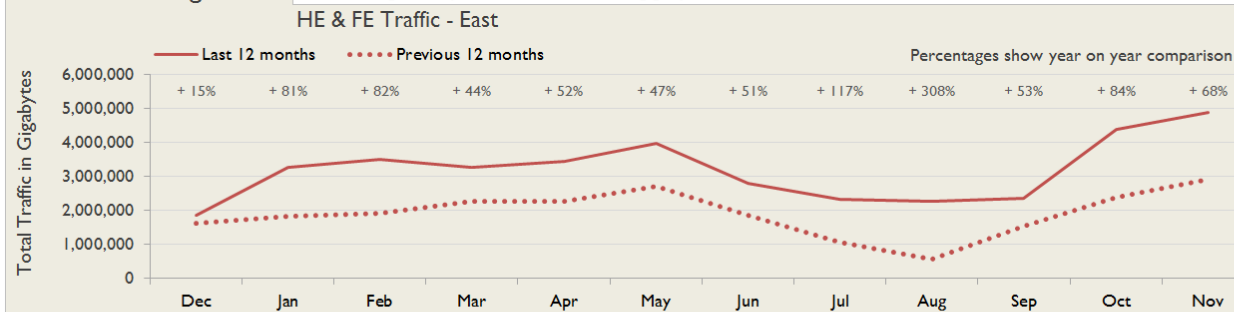

Connections in East by Contractual Bandwidth

Average Availability of HE & FE Services in East				Average Availability of HE & FE Services in Janet			
Nov 2016	Equivalent Unavailability in Minutes per Service	12 Months Rolling	Equivalent Unavailability in Minutes per Service	Nov 2016	Equivalent Unavailability in Minutes per Service	12 Months Rolling	Equivalent Unavailability in Minutes per Service
99.97%	13	99.98%	109	99.95%	24	99.95%	244
Mean Time to Repair		Average Faults per Service per Year		Mean Time to Repair		Average Faults per Service per Year	
4h 59m		0.61		5h 58m		0.62	
Based on 84 faults over the last 24 months				Based on 1132 faults over the last 24 months			

East Service Outages - Last 12 Months

NB: Periods of scheduled and emergency maintenance are not included in reliability performance statistics

Connection Usage

Traffic usage is expressed as the sum, in gigabytes, of the volume of data carried in both directions in the month, for all links being charted

% Utilisation of Available Contractual Bandwidth at 90th Percentile

East HE & FE Traffic Against Janet HE & FE Traffic

Service Availability

The SLA target sets a minimum of 99.7% availability for each customer, averaged over a 12 month rolling period