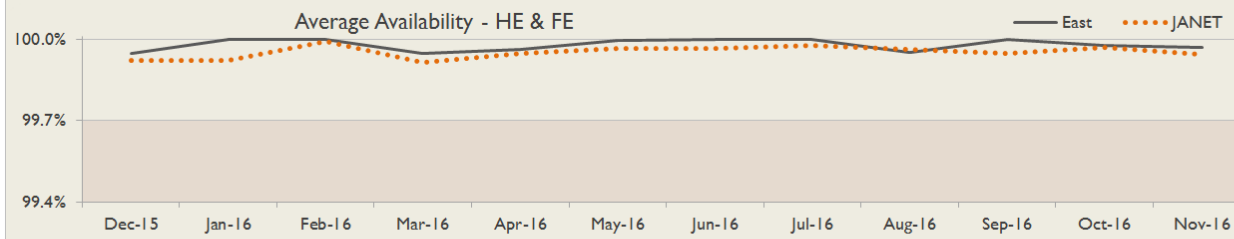

janet

East Service Report

November 2016

The Jisc logo consists of the word "Jisc" in a white, sans-serif font, centered within a solid orange square.

Jisc

Service Reliability

The SLA sets a target minimum of 99.7% availability for each service averaged over a 12 month rolling period

Connections in East by Contractual Bandwidth

Average Availability of HE & FE Services in East				Average Availability of HE & FE Services in Janet			
Nov 2016	Equivalent Unavailability in Minutes per Service	12 Months Rolling	Equivalent Unavailability in Minutes per Service	Nov 2016	Equivalent Unavailability in Minutes per Service	12 Months Rolling	Equivalent Unavailability in Minutes per Service
99.97%	13	99.98%	109	99.95%	24	99.95%	244
Mean Time to Repair		Average Faults per Service per Year		Mean Time to Repair		Average Faults per Service per Year	
4h 59m		0.61		5h 58m		0.62	
Based on 84 faults over the last 24 months				Based on 1132 faults over the last 24 months			

East Service Outages - Last 12 Months

NB: Periods of scheduled and emergency maintenance are not included in reliability performance statistics

Connection Usage

Traffic usage is expressed as the sum, in gigabytes, of the volume of data carried in both directions in the month, for all links being charted

% Utilisation of Available Contractual Bandwidth at 90th Percentile

East HE & FE Traffic Against Janet HE & FE Traffic

Service Availability

The SLA target sets a minimum of 99.7% availability for each customer, averaged over a 12 month rolling period