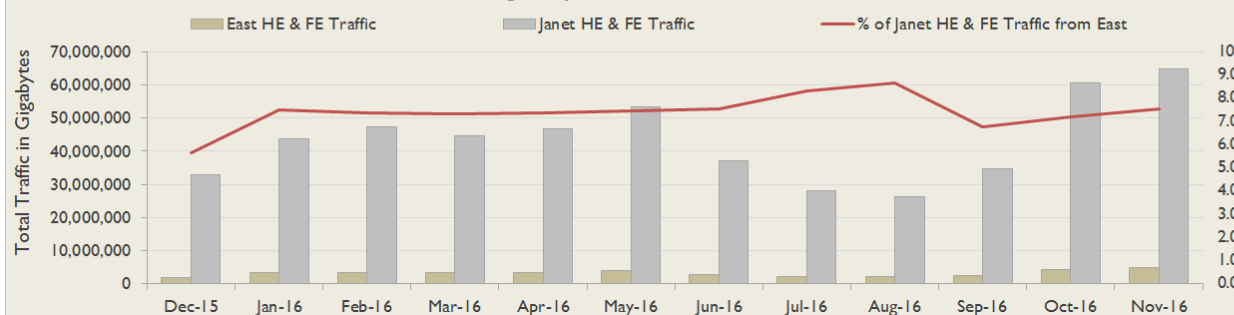

Connections in East by Contractual Bandwidth

Average Availability of HE & FE Services in East				Average Availability of HE & FE Services in Janet			
Nov 2016	Equivalent Unavailability in Minutes per Service	12 Months Rolling	Equivalent Unavailability in Minutes per Service	Nov 2016	Equivalent Unavailability in Minutes per Service	12 Months Rolling	Equivalent Unavailability in Minutes per Service
99.97%	13	99.98%	109	99.95%	24	99.95%	244
Mean Time to Repair		Average Faults per Service per Year		Mean Time to Repair		Average Faults per Service per Year	
4h 59m		0.61		5h 58m		0.62	
Based on 84 faults over the last 24 months				Based on 1132 faults over the last 24 months			

East Service Outages - Last 12 Months

NB: Periods of scheduled and emergency maintenance are not included in reliability performance statistics

Connection Usage

Traffic usage is expressed as the sum, in gigabytes, of the volume of data carried in both directions in the month, for all links being charted

% Utilisation of Available Contractual Bandwidth at 90th Percentile

East HE & FE Traffic Against Janet HE & FE Traffic

Service Availability

The SLA target sets a minimum of 99.7% availability for each customer, averaged over a 12 month rolling period