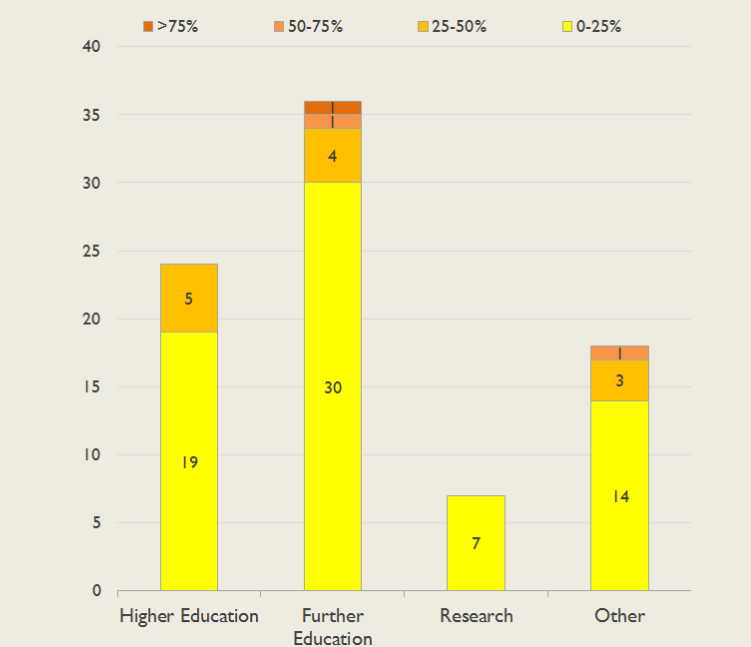

East Service Outages - Last 12 Months

NB: Periods of scheduled and emergency maintenance are not included in reliability performance statistics

Connection Usage

Traffic usage is expressed as the sum, in gigabytes, of the volume of data carried in both directions in the month, for all links being charted

% Utilisation of Available Contractual Bandwidth at 90th Percentile

East HE & FE Traffic Against Janet HE & FE Traffic

Service Availability

The SLA target sets a minimum of 99.7% availability for each customer, averaged over a 12 month rolling period