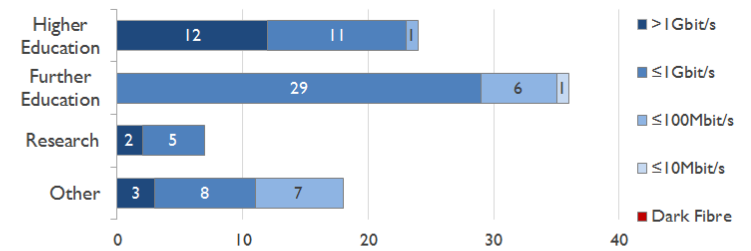

janet

East Service Report

November 2016

The Jisc logo consists of the word "Jisc" in a white, sans-serif font, centered within a solid orange square.

Jisc

Service Reliability

The SLA sets a target minimum of 99.7% availability for each service averaged over a 12 month rolling period

Connections in East by Contractual Bandwidth

Average Availability of HE & FE Services in East				Average Availability of HE & FE Services in Janet			
Nov 2016	Equivalent Unavailability in Minutes per Service	12 Months Rolling	Equivalent Unavailability in Minutes per Service	Nov 2016	Equivalent Unavailability in Minutes per Service	12 Months Rolling	Equivalent Unavailability in Minutes per Service
99.97%	13	99.98%	109	99.95%	24	99.95%	244
Mean Time to Repair		Average Faults per Service per Year		Mean Time to Repair		Average Faults per Service per Year	
4h 59m		0.61		5h 58m		0.62	
Based on 84 faults over the last 24 months				Based on 1132 faults over the last 24 months			

East Service Outages - Last 12 Months

NB: Periods of scheduled and emergency maintenance are not included in reliability performance statistics

Connection Usage

Traffic usage is expressed as the sum, in gigabytes, of the volume of data carried in both directions in the month, for all links being charted