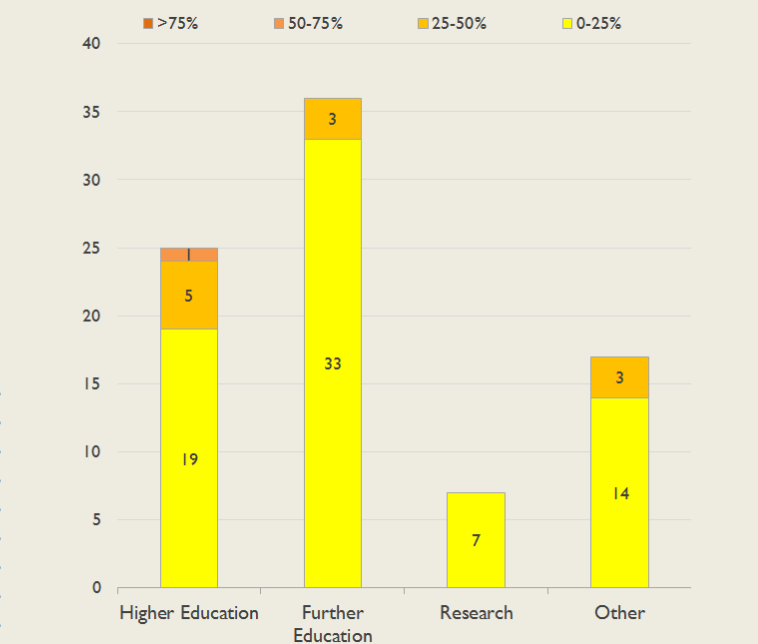

East Service Outages - Last 12 Months

NB: Periods of scheduled and emergency maintenance are not included in reliability performance statistics

Connection Usage

Traffic usage is expressed as the sum, in gigabytes, of the volume of data carried in both directions in the month, for all links being charted

% Utilisation of Available Contractual Bandwidth at 90th Percentile

East Traffic Against Janet Traffic

Service Availability

The SLA target sets a minimum of 99.7% availability for each customer, averaged over a 12 month rolling period