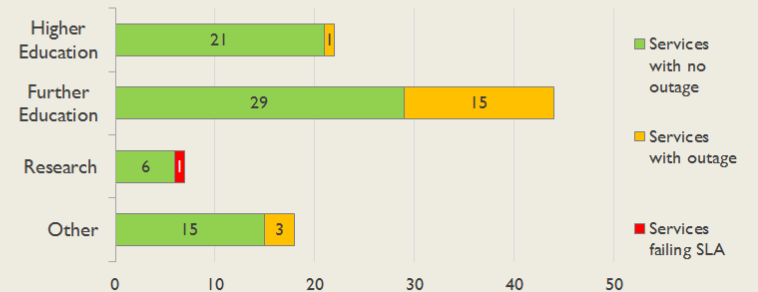

janet

East Service Report

May 2017

The Jisc logo consists of the word "Jisc" in a white, sans-serif font, centered within a solid orange square.

Jisc

Service Reliability

The SLA sets a target minimum of 99.7% availability for each service averaged over a 12 month rolling period

Connections in East by Contractual Bandwidth

Average Availability of All Services in East				Average Availability of All Services in Janet			
May 2017	Equivalent Unavailability in Minutes per Service	12 Months Rolling	Equivalent Unavailability in Minutes per Service	May 2017	Equivalent Unavailability in Minutes per Service	12 Months Rolling	Equivalent Unavailability in Minutes per Service
99.99%	6	99.98%	92	99.99%	5	99.97%	144
Mean Time to Repair		Average Faults per Service per Year		Mean Time to Repair		Average Faults per Service per Year	
4h 16m		0.52		6h 17m		0.47	
Based on 99 faults over the last 24 months				Based on 1029 faults over the last 24 months			

East Service Outages - Last 12 Months

NB: Periods of scheduled and emergency maintenance are not included in reliability performance statistics

Connection Usage

Traffic usage is expressed as the sum, in gigabytes, of the volume of data carried in both directions in the month, for all links being charted