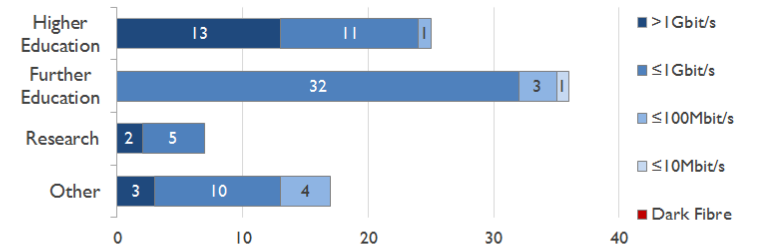

janet

East Service Report

May 2017

The Jisc logo consists of the word "Jisc" in a white, sans-serif font, centered within a solid orange square.

Jisc

Service Reliability

The SLA sets a target minimum of 99.7% availability for each service averaged over a 12 month rolling period

Connections in East by Contractual Bandwidth

Average Availability of All Services in East				Average Availability of All Services in Janet			
May 2017	Equivalent Unavailability in Minutes per Service	12 Months Rolling	Equivalent Unavailability in Minutes per Service	May 2017	Equivalent Unavailability in Minutes per Service	12 Months Rolling	Equivalent Unavailability in Minutes per Service
99.99%	6	99.98%	92	99.99%	5	99.97%	144
Mean Time to Repair		Average Faults per Service per Year		Mean Time to Repair		Average Faults per Service per Year	
4h 16m		0.52		6h 17m		0.47	
Based on 99 faults over the last 24 months				Based on 1029 faults over the last 24 months			

East Service Outages - Last 12 Months

NB: Periods of scheduled and emergency maintenance are not included in reliability performance statistics

Connection Usage

Traffic usage is expressed as the sum, in gigabytes, of the volume of data carried in both directions in the month, for all links being charted