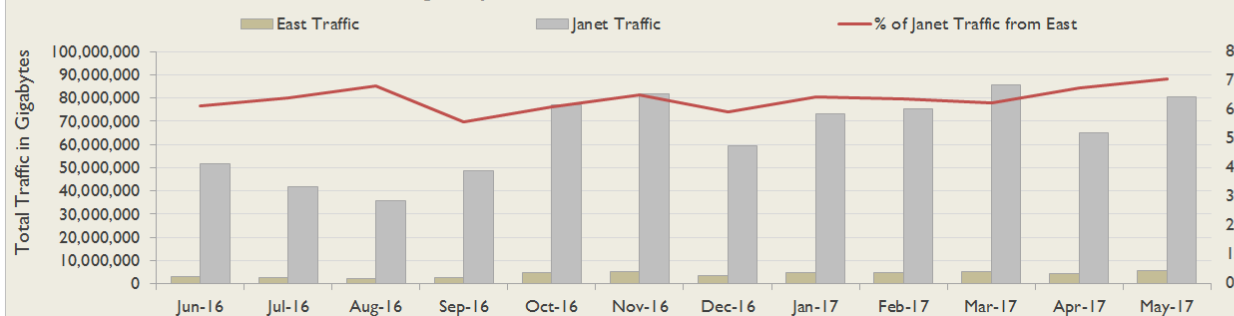

Connections in East by Contractual Bandwidth

Average Availability of All Services in East				Average Availability of All Services in Janet			
May 2017	Equivalent Unavailability in Minutes per Service	12 Months Rolling	Equivalent Unavailability in Minutes per Service	May 2017	Equivalent Unavailability in Minutes per Service	12 Months Rolling	Equivalent Unavailability in Minutes per Service
99.99%	6	99.98%	92	99.99%	5	99.97%	144
Mean Time to Repair		Average Faults per Service per Year		Mean Time to Repair		Average Faults per Service per Year	
4h 16m		0.52		6h 17m		0.47	
Based on 99 faults over the last 24 months				Based on 1029 faults over the last 24 months			

East Service Outages - Last 12 Months

NB: Periods of scheduled and emergency maintenance are not included in reliability performance statistics

Connection Usage

Traffic usage is expressed as the sum, in gigabytes, of the volume of data carried in both directions in the month, for all links being charted

% Utilisation of Available Contractual Bandwidth at 90th Percentile

East Traffic Against Janet Traffic

Service Availability

The SLA target sets a minimum of 99.7% availability for each customer, averaged over a 12 month rolling period