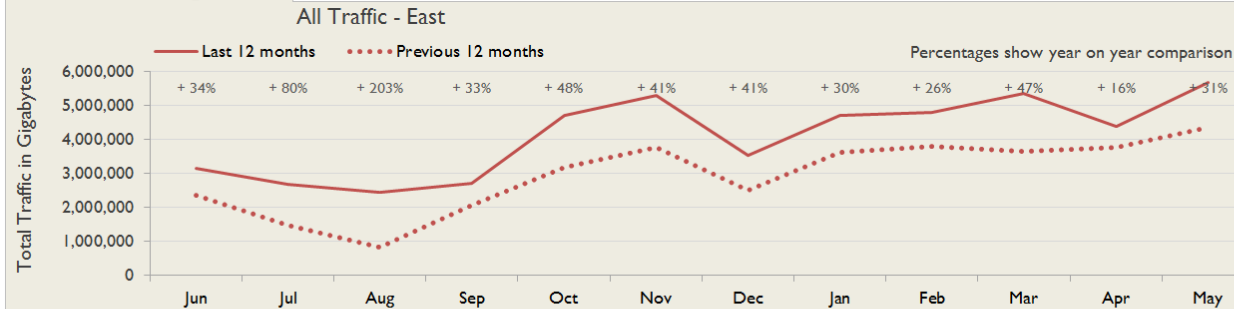

Connections in East by Contractual Bandwidth

Average Availability of All Services in East				Average Availability of All Services in Janet			
May 2017	Equivalent Unavailability in Minutes per Service	12 Months Rolling	Equivalent Unavailability in Minutes per Service	May 2017	Equivalent Unavailability in Minutes per Service	12 Months Rolling	Equivalent Unavailability in Minutes per Service
99.99%	6	99.98%	92	99.99%	5	99.97%	144
Mean Time to Repair		Average Faults per Service per Year		Mean Time to Repair		Average Faults per Service per Year	
4h 16m		0.52		6h 17m		0.47	
Based on 99 faults over the last 24 months				Based on 1029 faults over the last 24 months			

East Service Outages - Last 12 Months

NB: Periods of scheduled and emergency maintenance are not included in reliability performance statistics

Connection Usage

Traffic usage is expressed as the sum, in gigabytes, of the volume of data carried in both directions in the month, for all links being charted

% Utilisation of Available Contractual Bandwidth at 90th Percentile

East Traffic Against Janet Traffic

Service Availability

The SLA target sets a minimum of 99.7% availability for each customer, averaged over a 12 month rolling period