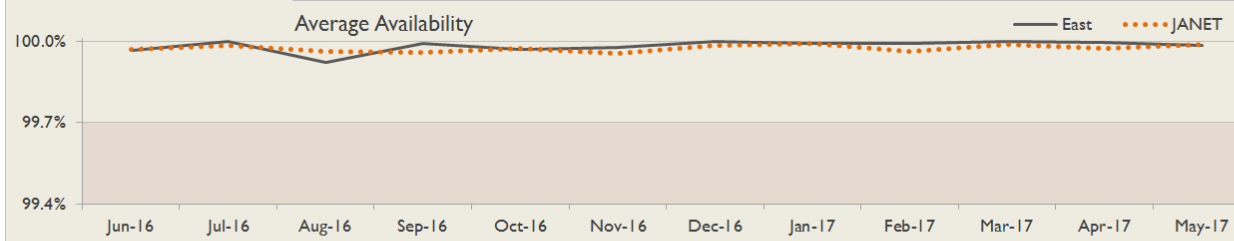

janet

East Service Report

May 2017

The Jisc logo consists of the word "Jisc" in a white, sans-serif font, centered within a solid orange square.

Jisc

Service Reliability

The SLA sets a target minimum of 99.7% availability for each service averaged over a 12 month rolling period

Connections in East by Contractual Bandwidth

Average Availability of All Services in East				Average Availability of All Services in Janet			
May 2017	Equivalent Unavailability in Minutes per Service	12 Months Rolling	Equivalent Unavailability in Minutes per Service	May 2017	Equivalent Unavailability in Minutes per Service	12 Months Rolling	Equivalent Unavailability in Minutes per Service
99.99%	6	99.98%	92	99.99%	5	99.97%	144
Mean Time to Repair		Average Faults per Service per Year		Mean Time to Repair		Average Faults per Service per Year	
4h 16m		0.52		6h 17m		0.47	
Based on 99 faults over the last 24 months				Based on 1029 faults over the last 24 months			

East Service Outages - Last 12 Months

NB: Periods of scheduled and emergency maintenance are not included in reliability performance statistics

Connection Usage

Traffic usage is expressed as the sum, in gigabytes, of the volume of data carried in both directions in the month, for all links being charted