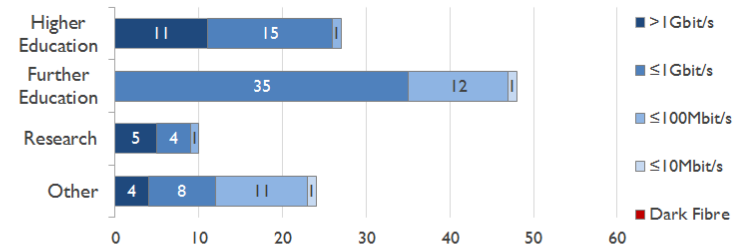

janet

East Service Report

May 2016

The Jisc logo consists of the word "Jisc" in a white, sans-serif font, centered within a solid orange square.

Jisc

Service Reliability

The SLA sets a target minimum of 99.7% availability for each service averaged over a 12 month rolling period

Connections in East by Contractual Bandwidth

Average Availability of All Services in East				Average Availability of All Services in Janet			
May 2016	Equivalent Unavailability in Minutes per Service	12 Months Rolling	Equivalent Unavailability in Minutes per Service	May 2016	Equivalent Unavailability in Minutes per Service	12 Months Rolling	Equivalent Unavailability in Minutes per Service
>99.99%	2	99.96%	204	99.97%	15	99.96%	226
Mean Time to Repair		Average Faults per Service per Year		Mean Time to Repair		Average Faults per Service per Year	
<b>5h 51m</b>		<b>0.63</b>		<b>5h 34m</b>		<b>0.67</b>	
Based on 118 faults over the last 24 months				Based on 1491 faults over the last 24 months			

East Service Outages - Last 12 Months

NB: Periods of scheduled and emergency maintenance are not included in reliability performance statistics

Connection Usage

Traffic usage is expressed as the sum, in gigabytes, of the volume of data carried in both directions in the month, for all links being charted