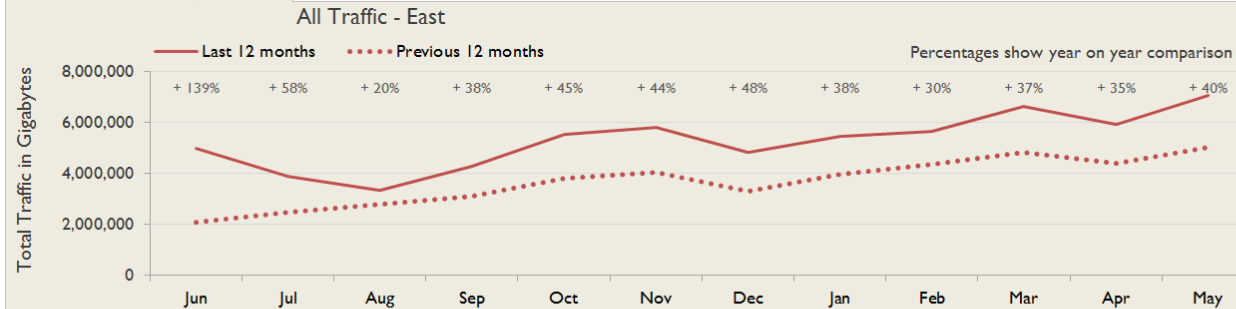

Connections in East by Contractual Bandwidth

Average Availability of All Services in East				Average Availability of All Services in Janet			
May 2016	Equivalent Unavailability in Minutes per Service	12 Months Rolling	Equivalent Unavailability in Minutes per Service	May 2016	Equivalent Unavailability in Minutes per Service	12 Months Rolling	Equivalent Unavailability in Minutes per Service
>99.99%	2	99.96%	204	99.97%	15	99.96%	226
Mean Time to Repair		Average Faults per Service per Year		Mean Time to Repair		Average Faults per Service per Year	
<b>5h 51m</b>		<b>0.63</b>		<b>5h 34m</b>		<b>0.67</b>	
Based on 118 faults over the last 24 months				Based on 1491 faults over the last 24 months			

East Service Outages - Last 12 Months

NB: Periods of scheduled and emergency maintenance are not included in reliability performance statistics

Connection Usage

Traffic usage is expressed as the sum, in gigabytes, of the volume of data carried in both directions in the month, for all links being charted

## Service Availability

The SLA target sets a minimum of 99.7% availability for each customer, averaged over a 12 month rolling period

Periods of scheduled and emergency maintenance are discounted when calculating availability of services