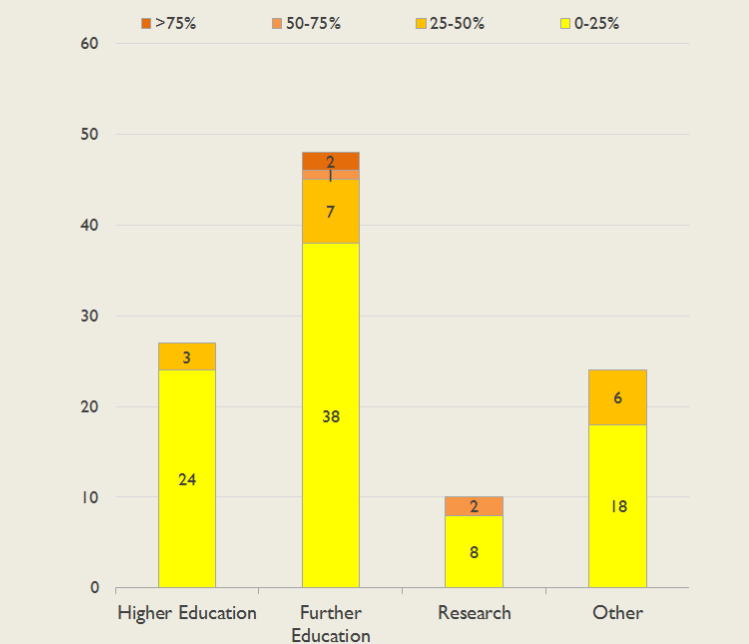

% Utilisation of Available Contractual Bandwidth at 90th Percentile