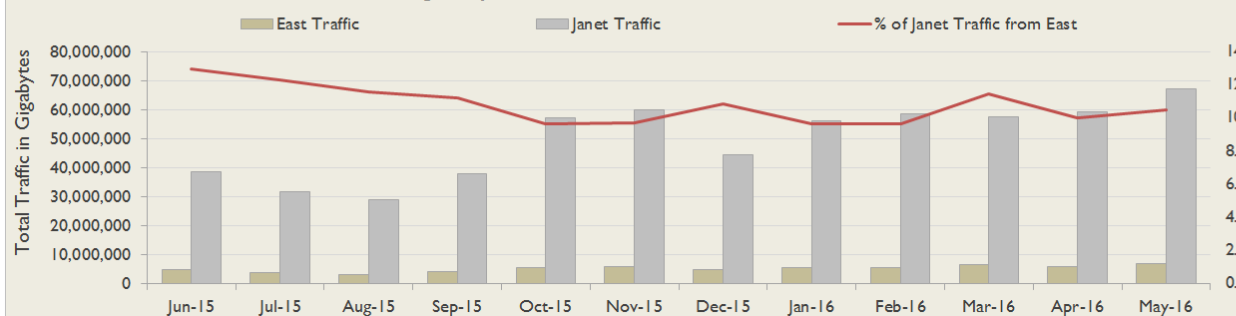

Connections in East by Contractual Bandwidth

Average Availability of All Services in East				Average Availability of All Services in Janet			
May 2016	Equivalent Unavailability in Minutes per Service	12 Months Rolling	Equivalent Unavailability in Minutes per Service	May 2016	Equivalent Unavailability in Minutes per Service	12 Months Rolling	Equivalent Unavailability in Minutes per Service
>99.99%	2	99.96%	204	99.97%	15	99.96%	226
Mean Time to Repair		Average Faults per Service per Year		Mean Time to Repair		Average Faults per Service per Year	
<b>5h 51m</b>		<b>0.63</b>		<b>5h 34m</b>		<b>0.67</b>	
Based on 118 faults over the last 24 months				Based on 1491 faults over the last 24 months			

East Service Outages - Last 12 Months

NB: Periods of scheduled and emergency maintenance are not included in reliability performance statistics

Connection Usage

Traffic usage is expressed as the sum, in gigabytes, of the volume of data carried in both directions in the month, for all links being charted

% Utilisation of Available Contractual Bandwidth at 90th Percentile

East Traffic Against Janet Traffic

## Service Availability

The SLA target sets a minimum of 99.7% availability for each customer, averaged over a 12 month rolling period

Periods of scheduled and emergency maintenance are discounted when calculating availability of services