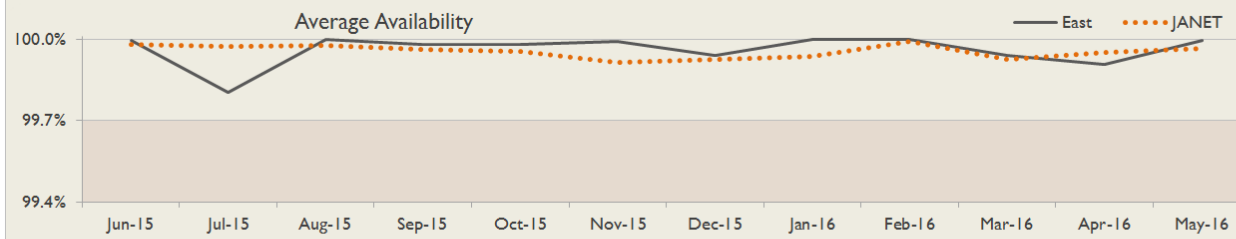

janet

East Service Report

May 2016

The Jisc logo consists of the word "Jisc" in a white, sans-serif font, centered within a solid orange square.

Jisc

Service Reliability

The SLA sets a target minimum of 99.7% availability for each service averaged over a 12 month rolling period

Connections in East by Contractual Bandwidth

Average Availability of All Services in East				Average Availability of All Services in Janet			
May 2016	Equivalent Unavailability in Minutes per Service	12 Months Rolling	Equivalent Unavailability in Minutes per Service	May 2016	Equivalent Unavailability in Minutes per Service	12 Months Rolling	Equivalent Unavailability in Minutes per Service
>99.99%	2	99.96%	204	99.97%	15	99.96%	226
Mean Time to Repair		Average Faults per Service per Year		Mean Time to Repair		Average Faults per Service per Year	
<b>5h 51m</b>		<b>0.63</b>		<b>5h 34m</b>		<b>0.67</b>	
Based on 118 faults over the last 24 months				Based on 1491 faults over the last 24 months			

East Service Outages - Last 12 Months

NB: Periods of scheduled and emergency maintenance are not included in reliability performance statistics

Connection Usage

Traffic usage is expressed as the sum, in gigabytes, of the volume of data carried in both directions in the month, for all links being charted