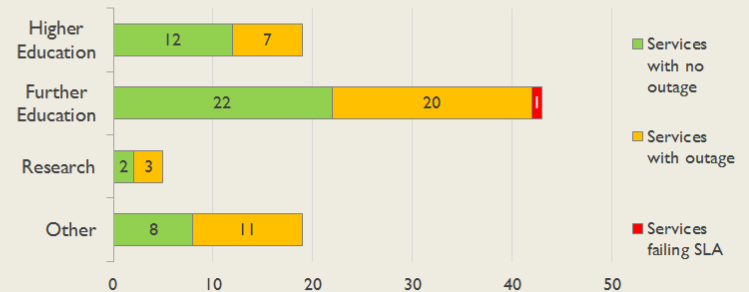

janet

East Service Report

May 2016

The Jisc logo consists of the word "Jisc" in a white, sans-serif font, centered within a solid orange square.

Jisc

Service Reliability

The SLA sets a target minimum of 99.7% availability for each service averaged over a 12 month rolling period

East Service Outages - Last 12 Months

NB: Periods of scheduled and emergency maintenance are not included in reliability performance statistics

Connection Usage

Traffic usage is expressed as the sum, in gigabytes, of the volume of data carried in both directions in the month, for all links being charted