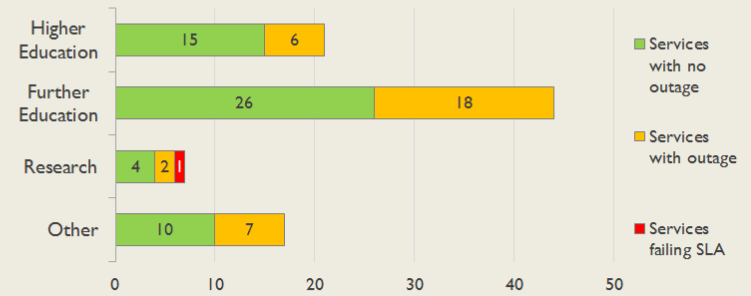

janet

East Service Report

March 2017

The Jisc logo consists of the word "Jisc" in a white, sans-serif font, centered within a solid orange square.

Jisc

Service Reliability

The SLA sets a target minimum of 99.7% availability for each service averaged over a 12 month rolling period

Connections in East by Contractual Bandwidth

Average Availability of All Services in East				Average Availability of All Services in Janet			
Mar 2017	Equivalent Unavailability in Minutes per Service	12 Months Rolling	Equivalent Unavailability in Minutes per Service	Mar 2017	Equivalent Unavailability in Minutes per Service	12 Months Rolling	Equivalent Unavailability in Minutes per Service
100%	0	99.98%	125	99.99%	5	99.97%	156
Mean Time to Repair		Average Faults per Service per Year		Mean Time to Repair		Average Faults per Service per Year	
4h 43m		0.56		7h 13m		0.45	
Based on 105 faults over the last 24 months				Based on 990 faults over the last 24 months			

East Service Outages - Last 12 Months

NB: Periods of scheduled and emergency maintenance are not included in reliability performance statistics

Connection Usage

Traffic usage is expressed as the sum, in gigabytes, of the volume of data carried in both directions in the month, for all links being charted