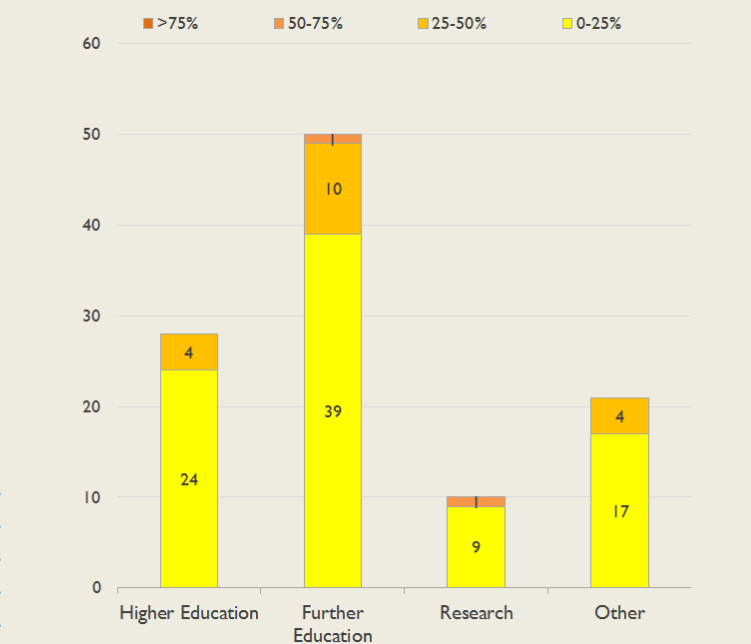

% Utilisation of Available Contractual Bandwidth at 90th Percentile