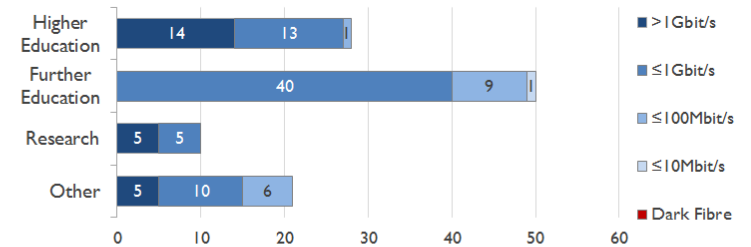

janet

East Service Report

March 2017

The Jisc logo consists of the word "Jisc" in a white, sans-serif font, centered within a solid orange square.

Jisc

Service Reliability

The SLA sets a target minimum of 99.7% availability for each service averaged over a 12 month rolling period

Connections in East by Contractual Bandwidth

Average Availability of All Services in East				Average Availability of All Services in Janet			
Mar 2017	Equivalent Unavailability in Minutes per Service	12 Months Rolling	Equivalent Unavailability in Minutes per Service	Mar 2017	Equivalent Unavailability in Minutes per Service	12 Months Rolling	Equivalent Unavailability in Minutes per Service
100%	0	99.98%	125	99.99%	5	99.97%	156
Mean Time to Repair		Average Faults per Service per Year		Mean Time to Repair		Average Faults per Service per Year	
4h 43m		0.56		7h 13m		0.45	
Based on 105 faults over the last 24 months				Based on 990 faults over the last 24 months			

East Service Outages - Last 12 Months

NB: Periods of scheduled and emergency maintenance are not included in reliability performance statistics

Connection Usage

Traffic usage is expressed as the sum, in gigabytes, of the volume of data carried in both directions in the month, for all links being charted