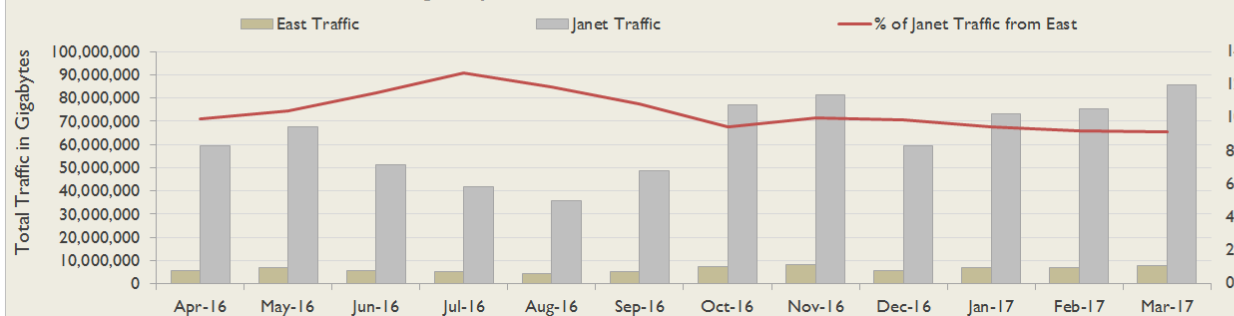

Connections in East by Contractual Bandwidth

Average Availability of All Services in East				Average Availability of All Services in Janet			
Mar 2017	Equivalent Unavailability in Minutes per Service	12 Months Rolling	Equivalent Unavailability in Minutes per Service	Mar 2017	Equivalent Unavailability in Minutes per Service	12 Months Rolling	Equivalent Unavailability in Minutes per Service
100%	0	99.98%	125	99.99%	5	99.97%	156
Mean Time to Repair		Average Faults per Service per Year		Mean Time to Repair		Average Faults per Service per Year	
4h 43m		0.56		7h 13m		0.45	
Based on 105 faults over the last 24 months				Based on 990 faults over the last 24 months			

East Service Outages - Last 12 Months

NB: Periods of scheduled and emergency maintenance are not included in reliability performance statistics

Connection Usage

Traffic usage is expressed as the sum, in gigabytes, of the volume of data carried in both directions in the month, for all links being charted

% Utilisation of Available Contractual Bandwidth at 90th Percentile

East Traffic Against Janet Traffic

## Service Availability

The SLA target sets a minimum of 99.7% availability for each customer, averaged over a 12 month rolling period

Periods of scheduled and emergency maintenance are discounted when calculating availability of services