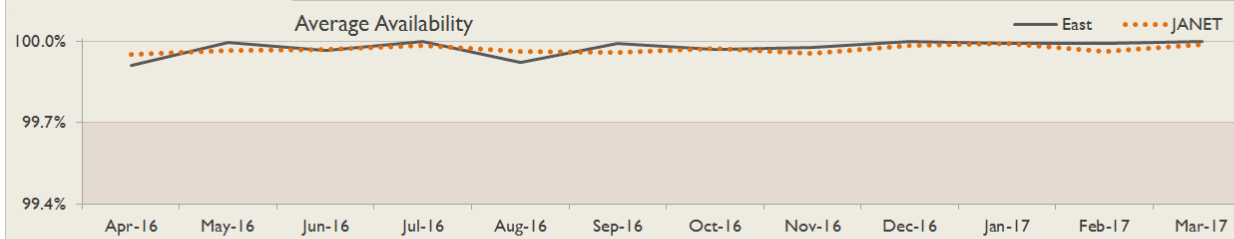

janet

East Service Report

March 2017

The Jisc logo consists of the word "Jisc" in a white, sans-serif font, centered within a solid orange square.

Jisc

Service Reliability

The SLA sets a target minimum of 99.7% availability for each service averaged over a 12 month rolling period

Connections in East by Contractual Bandwidth

Average Availability of All Services in East				Average Availability of All Services in Janet			
Mar 2017	Equivalent Unavailability in Minutes per Service	12 Months Rolling	Equivalent Unavailability in Minutes per Service	Mar 2017	Equivalent Unavailability in Minutes per Service	12 Months Rolling	Equivalent Unavailability in Minutes per Service
100%	0	99.98%	125	99.99%	5	99.97%	156
Mean Time to Repair		Average Faults per Service per Year		Mean Time to Repair		Average Faults per Service per Year	
4h 43m		0.56		7h 13m		0.45	
Based on 105 faults over the last 24 months				Based on 990 faults over the last 24 months			

East Service Outages - Last 12 Months

NB: Periods of scheduled and emergency maintenance are not included in reliability performance statistics

Connection Usage

Traffic usage is expressed as the sum, in gigabytes, of the volume of data carried in both directions in the month, for all links being charted