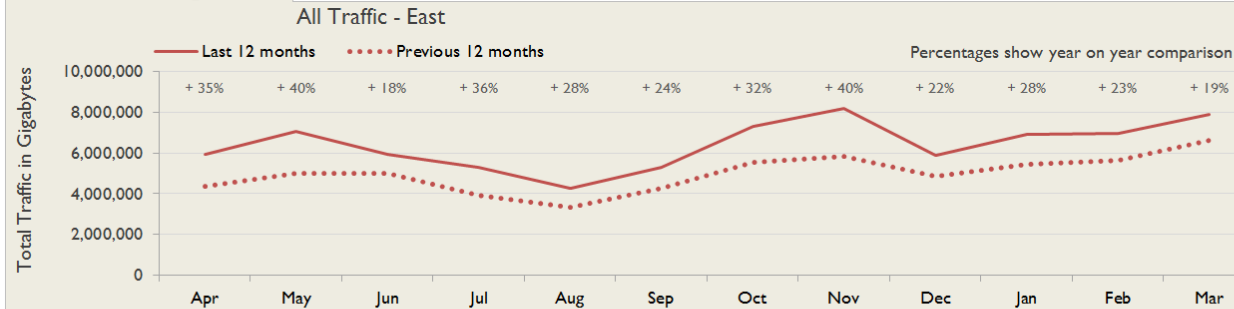

Connections in East by Contractual Bandwidth

Average Availability of All Services in East				Average Availability of All Services in Janet			
Mar 2017	Equivalent Unavailability in Minutes per Service	12 Months Rolling	Equivalent Unavailability in Minutes per Service	Mar 2017	Equivalent Unavailability in Minutes per Service	12 Months Rolling	Equivalent Unavailability in Minutes per Service
100%	0	99.98%	125	99.99%	5	99.97%	156
Mean Time to Repair		Average Faults per Service per Year		Mean Time to Repair		Average Faults per Service per Year	
4h 43m		0.56		7h 13m		0.45	
Based on 105 faults over the last 24 months				Based on 990 faults over the last 24 months			

East Service Outages - Last 12 Months

NB: Periods of scheduled and emergency maintenance are not included in reliability performance statistics

Connection Usage

Traffic usage is expressed as the sum, in gigabytes, of the volume of data carried in both directions in the month, for all links being charted