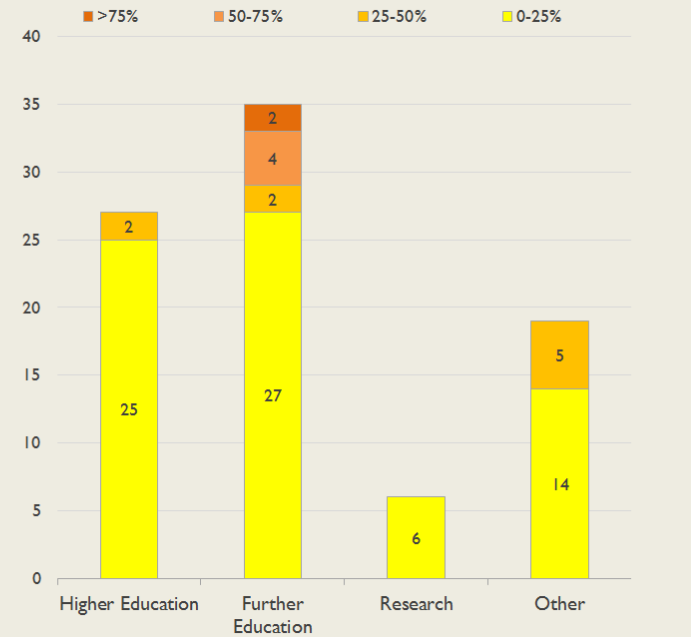

% Utilisation of Available Contractual Bandwidth at 90th Percentile