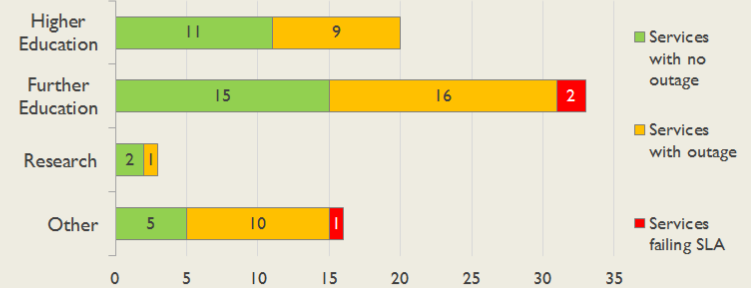

janet

East Service Report

March 2016

The Jisc logo consists of the word "Jisc" in a white, sans-serif font, centered within a solid orange square.

Jisc

Service Reliability

The SLA sets a target minimum of 99.7% availability for each service averaged over a 12 month rolling period

Connections in East by Contractual Bandwidth

Average Availability of All Services in East				Average Availability of All Services in Janet			
Mar 2016	Equivalent Unavailability in Minutes per Service	12 Months Rolling	Equivalent Unavailability in Minutes per Service	Mar 2016	Equivalent Unavailability in Minutes per Service	12 Months Rolling	Equivalent Unavailability in Minutes per Service
99.96%	18	99.95%	240	99.92%	34	99.95%	260
Mean Time to Repair		Average Faults per Service per Year		Mean Time to Repair		Average Faults per Service per Year	
8h 10m		0.68		5h 30m		0.69	
Based on 104 faults over the last 24 months				Based on 1489 faults over the last 24 months			

East Service Outages - Last 12 Months

NB: Periods of scheduled and emergency maintenance are not included in reliability performance statistics

Connection Usage

Traffic usage is expressed as the sum, in gigabytes, of the volume of data carried in both directions in the month, for all links being charted