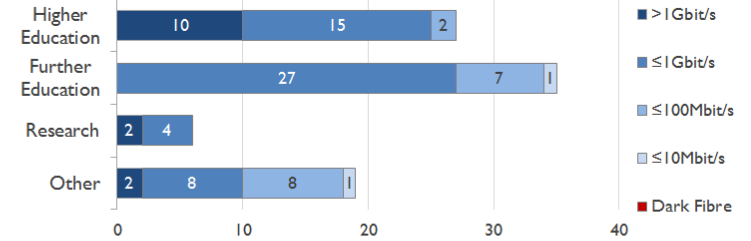

janet

East Service Report

March 2016

The Jisc logo consists of the word "Jisc" in a white, sans-serif font, centered within a solid orange square.

Jisc

Service Reliability

The SLA sets a target minimum of 99.7% availability for each service averaged over a 12 month rolling period

Connections in East by Contractual Bandwidth

Average Availability of All Services in East				Average Availability of All Services in Janet			
Mar 2016	Equivalent Unavailability in Minutes per Service	12 Months Rolling	Equivalent Unavailability in Minutes per Service	Mar 2016	Equivalent Unavailability in Minutes per Service	12 Months Rolling	Equivalent Unavailability in Minutes per Service
99.96%	18	99.95%	240	99.92%	34	99.95%	260
Mean Time to Repair		Average Faults per Service per Year		Mean Time to Repair		Average Faults per Service per Year	
8h 10m		0.68		5h 30m		0.69	
Based on 104 faults over the last 24 months				Based on 1489 faults over the last 24 months			

East Service Outages - Last 12 Months

NB: Periods of scheduled and emergency maintenance are not included in reliability performance statistics

Connection Usage

Traffic usage is expressed as the sum, in gigabytes, of the volume of data carried in both directions in the month, for all links being charted