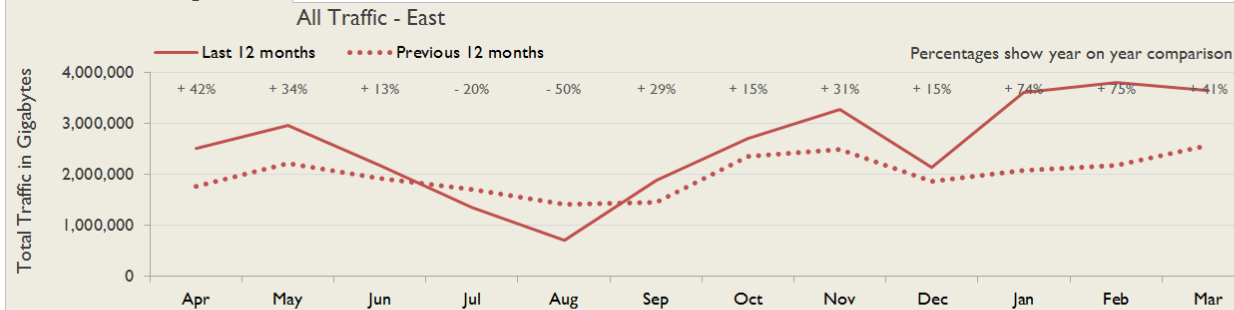

Connections in East by Contractual Bandwidth

Average Availability of All Services in East				Average Availability of All Services in Janet			
Mar 2016	Equivalent Unavailability in Minutes per Service	12 Months Rolling	Equivalent Unavailability in Minutes per Service	Mar 2016	Equivalent Unavailability in Minutes per Service	12 Months Rolling	Equivalent Unavailability in Minutes per Service
99.96%	18	99.95%	240	99.92%	34	99.95%	260
Mean Time to Repair		Average Faults per Service per Year		Mean Time to Repair		Average Faults per Service per Year	
8h 10m		0.68		5h 30m		0.69	
Based on 104 faults over the last 24 months				Based on 1489 faults over the last 24 months			

East Service Outages - Last 12 Months

NB: Periods of scheduled and emergency maintenance are not included in reliability performance statistics

Connection Usage

Traffic usage is expressed as the sum, in gigabytes, of the volume of data carried in both directions in the month, for all links being charted

% Utilisation of Available Contractual Bandwidth at 90th Percentile

East Traffic Against Janet Traffic

## Service Availability

The SLA target sets a minimum of 99.7% availability for each customer, averaged over a 12 month rolling period

Periods of scheduled and emergency maintenance are discounted when calculating availability of services