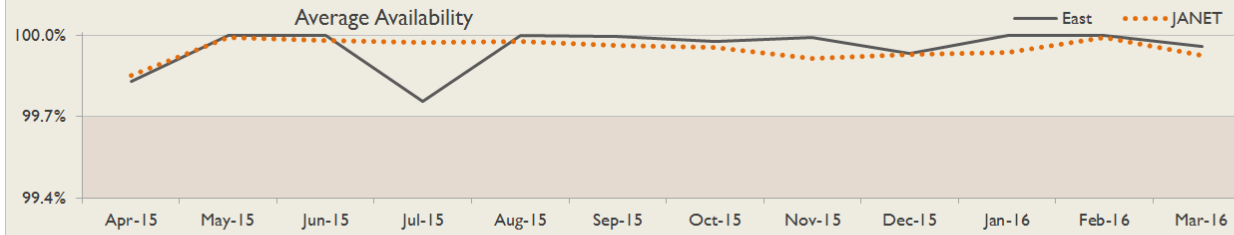

janet

East Service Report

March 2016

The Jisc logo consists of the word "Jisc" in a white, sans-serif font, centered within a solid orange square.

Jisc

Service Reliability

The SLA sets a target minimum of 99.7% availability for each service averaged over a 12 month rolling period

Connections in East by Contractual Bandwidth

Average Availability of All Services in East				Average Availability of All Services in Janet			
Mar 2016	Equivalent Unavailability in Minutes per Service	12 Months Rolling	Equivalent Unavailability in Minutes per Service	Mar 2016	Equivalent Unavailability in Minutes per Service	12 Months Rolling	Equivalent Unavailability in Minutes per Service
99.96%	18	99.95%	240	99.92%	34	99.95%	260
Mean Time to Repair		Average Faults per Service per Year		Mean Time to Repair		Average Faults per Service per Year	
8h 10m		0.68		5h 30m		0.69	
Based on 104 faults over the last 24 months				Based on 1489 faults over the last 24 months			

East Service Outages - Last 12 Months

NB: Periods of scheduled and emergency maintenance are not included in reliability performance statistics

Connection Usage

Traffic usage is expressed as the sum, in gigabytes, of the volume of data carried in both directions in the month, for all links being charted