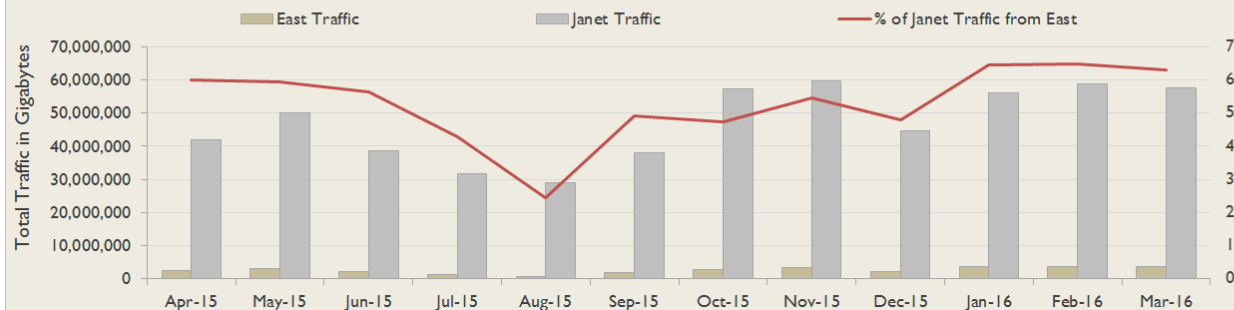

Connections in East by Contractual Bandwidth

Average Availability of All Services in East				Average Availability of All Services in Janet			
Mar 2016	Equivalent Unavailability in Minutes per Service	12 Months Rolling	Equivalent Unavailability in Minutes per Service	Mar 2016	Equivalent Unavailability in Minutes per Service	12 Months Rolling	Equivalent Unavailability in Minutes per Service
99.96%	18	99.95%	240	99.92%	34	99.95%	260
Mean Time to Repair		Average Faults per Service per Year		Mean Time to Repair		Average Faults per Service per Year	
8h 10m		0.68		5h 30m		0.69	
Based on 104 faults over the last 24 months				Based on 1489 faults over the last 24 months			

East Service Outages - Last 12 Months

NB: Periods of scheduled and emergency maintenance are not included in reliability performance statistics

Connection Usage

Traffic usage is expressed as the sum, in gigabytes, of the volume of data carried in both directions in the month, for all links being charted

% Utilisation of Available Contractual Bandwidth at 90th Percentile

East Traffic Against Janet Traffic

## Service Availability

The SLA target sets a minimum of 99.7% availability for each customer, averaged over a 12 month rolling period

Periods of scheduled and emergency maintenance are discounted when calculating availability of services