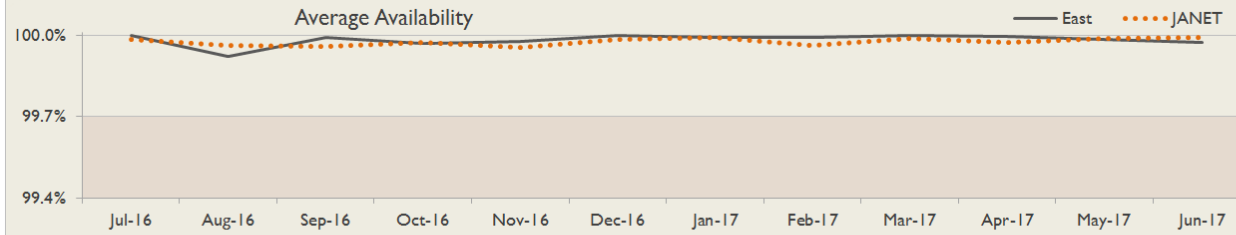

janet

East Service Report

June 2017

Service Reliability

The SLA sets a target minimum of 99.7% availability for each service averaged over a 12 month rolling period

Connections in East by Contractual Bandwidth

Average Availability of All Services in East				Average Availability of All Services in Janet			
Jun 2017	Equivalent Unavailability in Minutes per Service	12 Months Rolling	Equivalent Unavailability in Minutes per Service	Jun 2017	Equivalent Unavailability in Minutes per Service	12 Months Rolling	Equivalent Unavailability in Minutes per Service
99.97%	12	99.98%	90	>99.99%	4	99.97%	132
Mean Time to Repair		Average Faults per Service per Year		Mean Time to Repair		Average Faults per Service per Year	
4h 26m		0.52		6h 24m		0.45	
Based on 100 faults over the last 24 months				Based on 1003 faults over the last 24 months			

East Service Outages - Last 12 Months

NB: Periods of scheduled and emergency maintenance are not included in reliability performance statistics

Connection Usage

Traffic usage is expressed as the sum, in gigabytes, of the volume of data carried in both directions in the month, for all links being charted