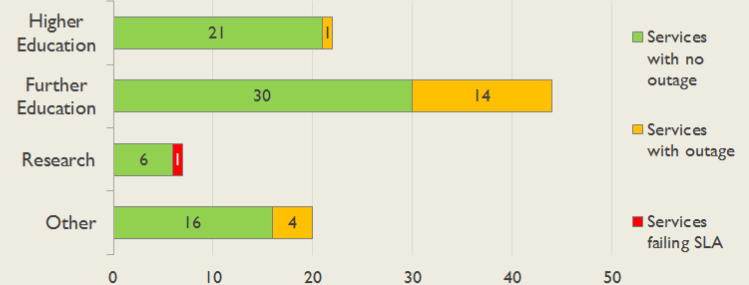

janet

East Service Report

June 2017

Service Reliability

The SLA sets a target minimum of 99.7% availability for each service averaged over a 12 month rolling period

Connections in East by Contractual Bandwidth

Average Availability of All Services in East				Average Availability of All Services in Janet			
Jun 2017	Equivalent Unavailability in Minutes per Service	12 Months Rolling	Equivalent Unavailability in Minutes per Service	Jun 2017	Equivalent Unavailability in Minutes per Service	12 Months Rolling	Equivalent Unavailability in Minutes per Service
99.97%	12	99.98%	90	>99.99%	4	99.97%	132
Mean Time to Repair		Average Faults per Service per Year		Mean Time to Repair		Average Faults per Service per Year	
4h 26m		0.52		6h 24m		0.45	
Based on 100 faults over the last 24 months				Based on 1003 faults over the last 24 months			

East Service Outages - Last 12 Months

NB: Periods of scheduled and emergency maintenance are not included in reliability performance statistics

Connection Usage

Traffic usage is expressed as the sum, in gigabytes, of the volume of data carried in both directions in the month, for all links being charted