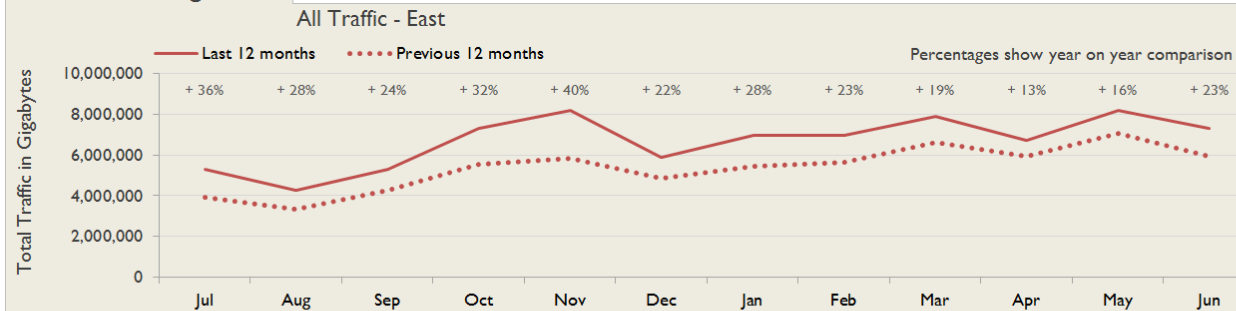

janet

East Service Report

June 2017

Service Reliability

The SLA sets a target minimum of 99.7% availability for each service averaged over a 12 month rolling period

Connections in East by Contractual Bandwidth

Average Availability of All Services in East				Average Availability of All Services in Janet			
Jun 2017	Equivalent Unavailability in Minutes per Service	12 Months Rolling	Equivalent Unavailability in Minutes per Service	Jun 2017	Equivalent Unavailability in Minutes per Service	12 Months Rolling	Equivalent Unavailability in Minutes per Service
99.97%	12	99.98%	90	>99.99%	4	99.97%	132
Mean Time to Repair		Average Faults per Service per Year		Mean Time to Repair		Average Faults per Service per Year	
4h 26m		0.52		6h 24m		0.45	
Based on 100 faults over the last 24 months				Based on 1003 faults over the last 24 months			

East Service Outages - Last 12 Months

NB: Periods of scheduled and emergency maintenance are not included in reliability performance statistics

Connection Usage

Traffic usage is expressed as the sum, in gigabytes, of the volume of data carried in both directions in the month, for all links being charted

## Service Availability

The SLA target sets a minimum of 99.7% availability for each customer, averaged over a 12 month rolling period

Periods of scheduled and emergency maintenance are discounted when calculating availability of services