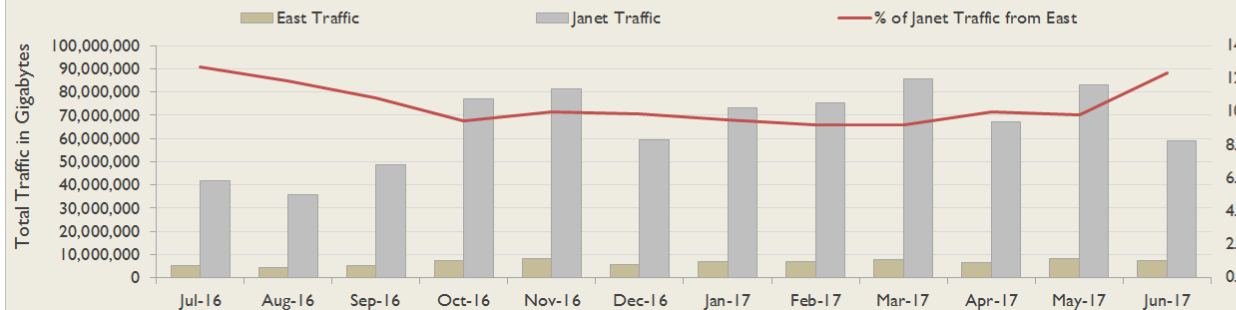

Average Availability of All Services in East				Average Availability of All Services in Janet			
Jun 2017	Equivalent Unavailability in Minutes per Service	12 Months Rolling	Equivalent Unavailability in Minutes per Service	Jun 2017	Equivalent Unavailability in Minutes per Service	12 Months Rolling	Equivalent Unavailability in Minutes per Service
99.97%	12	99.98%	90	>99.99%	4	99.97%	132
Mean Time to Repair		Average Faults per Service per Year		Mean Time to Repair		Average Faults per Service per Year	
4h 26m		0.52		6h 24m		0.45	
Based on 100 faults over the last 24 months				Based on 1003 faults over the last 24 months			

East Service Outages - Last 12 Months

NB: Periods of scheduled and emergency maintenance are not included in reliability performance statistics

Connection Usage

Traffic usage is expressed as the sum, in gigabytes, of the volume of data carried in both directions in the month, for all links being charted

% Utilisation of Available Contractual Bandwidth at 90th Percentile

East Traffic Against Janet Traffic

## Service Availability

The SLA target sets a minimum of 99.7% availability for each customer, averaged over a 12 month rolling period

Periods of scheduled and emergency maintenance are discounted when calculating availability of services