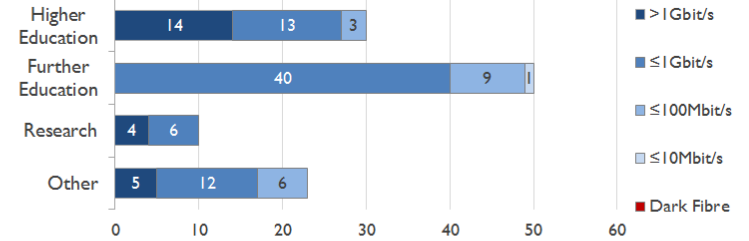

janet

East Service Report

June 2017

Service Reliability

The SLA sets a target minimum of 99.7% availability for each service averaged over a 12 month rolling period

Connections in East by Contractual Bandwidth

Average Availability of All Services in East				Average Availability of All Services in Janet			
Jun 2017	Equivalent Unavailability in Minutes per Service	12 Months Rolling	Equivalent Unavailability in Minutes per Service	Jun 2017	Equivalent Unavailability in Minutes per Service	12 Months Rolling	Equivalent Unavailability in Minutes per Service
99.97%	12	99.98%	90	>99.99%	4	99.97%	132
Mean Time to Repair		Average Faults per Service per Year		Mean Time to Repair		Average Faults per Service per Year	
4h 26m		0.52		6h 24m		0.45	
Based on 100 faults over the last 24 months				Based on 1003 faults over the last 24 months			

East Service Outages - Last 12 Months

NB: Periods of scheduled and emergency maintenance are not included in reliability performance statistics

Connection Usage

Traffic usage is expressed as the sum, in gigabytes, of the volume of data carried in both directions in the month, for all links being charted