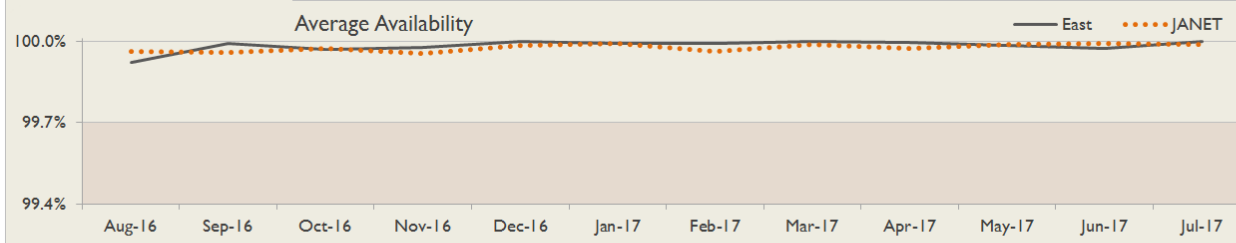

janet

East Service Report

July 2017

The Jisc logo consists of the word "Jisc" in a white, sans-serif font, centered within a solid orange square.

Jisc

Service Reliability

The SLA sets a target minimum of 99.7% availability for each service averaged over a 12 month rolling period

Connections in East by Contractual Bandwidth

Average Availability of All Services in East				Average Availability of All Services in Janet			
Jul 2017	Equivalent Unavailability in Minutes per Service	12 Months Rolling	Equivalent Unavailability in Minutes per Service	Jul 2017	Equivalent Unavailability in Minutes per Service	12 Months Rolling	Equivalent Unavailability in Minutes per Service
100%	0	99.98%	89	99.99%	6	99.98%	129
Mean Time to Repair		Average Faults per Service per Year		Mean Time to Repair		Average Faults per Service per Year	
3h 38m		0.44		6h 25m		0.44	
Based on 86 faults over the last 24 months				Based on 988 faults over the last 24 months			

East Service Outages - Last 12 Months

NB: Periods of scheduled and emergency maintenance are not included in reliability performance statistics

Connection Usage

Traffic usage is expressed as the sum, in gigabytes, of the volume of data carried in both directions in the month, for all links being charted

% Utilisation of Available Contractual Bandwidth at 90th Percentile

East Traffic Against Janet Traffic

Service Availability

The SLA target sets a minimum of 99.7% availability for each customer, averaged over a 12 month rolling period