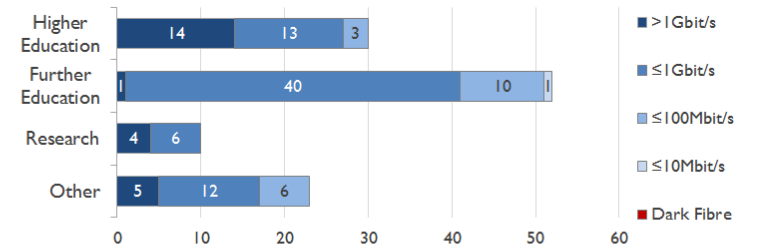

janet

East Service Report

July 2017

The Jisc logo consists of the word "Jisc" in a white, sans-serif font, centered within a solid orange square.

Jisc

Service Reliability

The SLA sets a target minimum of 99.7% availability for each service averaged over a 12 month rolling period

Connections in East by Contractual Bandwidth

Average Availability of All Services in East				Average Availability of All Services in Janet			
Jul 2017	Equivalent Unavailability in Minutes per Service	12 Months Rolling	Equivalent Unavailability in Minutes per Service	Jul 2017	Equivalent Unavailability in Minutes per Service	12 Months Rolling	Equivalent Unavailability in Minutes per Service
100%	0	99.98%	89	99.99%	6	99.98%	129
Mean Time to Repair		Average Faults per Service per Year		Mean Time to Repair		Average Faults per Service per Year	
3h 38m		0.44		6h 25m		0.44	
Based on 86 faults over the last 24 months				Based on 988 faults over the last 24 months			

East Service Outages - Last 12 Months

NB: Periods of scheduled and emergency maintenance are not included in reliability performance statistics

Connection Usage

Traffic usage is expressed as the sum, in gigabytes, of the volume of data carried in both directions in the month, for all links being charted