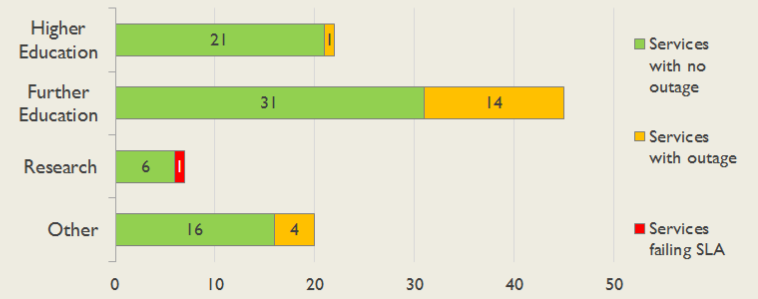

janet

East Service Report

July 2017

The Jisc logo consists of the word "Jisc" in a white, sans-serif font, centered within a solid orange square.

Jisc

Service Reliability

The SLA sets a target minimum of 99.7% availability for each service averaged over a 12 month rolling period

Connections in East by Contractual Bandwidth

Average Availability of All Services in East				Average Availability of All Services in Janet			
Jul 2017	Equivalent Unavailability in Minutes per Service	12 Months Rolling	Equivalent Unavailability in Minutes per Service	Jul 2017	Equivalent Unavailability in Minutes per Service	12 Months Rolling	Equivalent Unavailability in Minutes per Service
100%	0	99.98%	89	99.99%	6	99.98%	129
Mean Time to Repair		Average Faults per Service per Year		Mean Time to Repair		Average Faults per Service per Year	
3h 38m		0.44		6h 25m		0.44	
Based on 86 faults over the last 24 months				Based on 988 faults over the last 24 months			

East Service Outages - Last 12 Months

NB: Periods of scheduled and emergency maintenance are not included in reliability performance statistics

Connection Usage

Traffic usage is expressed as the sum, in gigabytes, of the volume of data carried in both directions in the month, for all links being charted