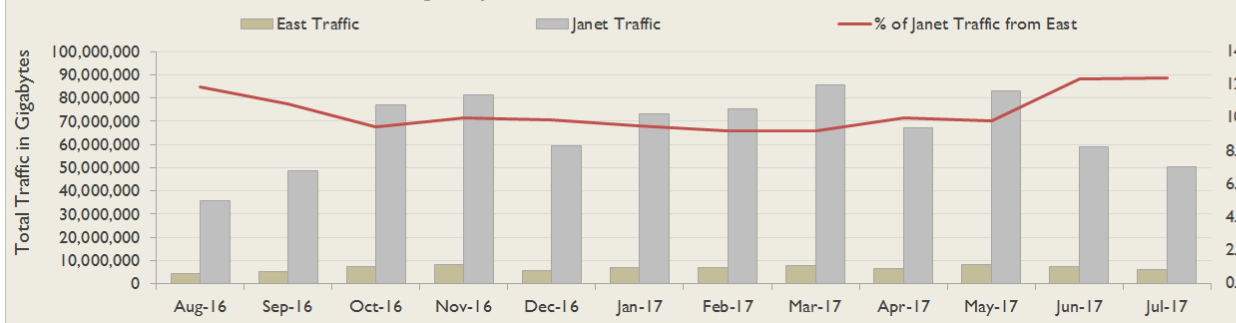

Connections in East by Contractual Bandwidth

Average Availability of All Services in East				Average Availability of All Services in Janet			
Jul 2017	Equivalent Unavailability in Minutes per Service	12 Months Rolling	Equivalent Unavailability in Minutes per Service	Jul 2017	Equivalent Unavailability in Minutes per Service	12 Months Rolling	Equivalent Unavailability in Minutes per Service
100%	0	99.98%	89	99.99%	6	99.98%	129
Mean Time to Repair		Average Faults per Service per Year		Mean Time to Repair		Average Faults per Service per Year	
3h 38m		0.44		6h 25m		0.44	
Based on 86 faults over the last 24 months				Based on 988 faults over the last 24 months			

East Service Outages - Last 12 Months

NB: Periods of scheduled and emergency maintenance are not included in reliability performance statistics

Connection Usage

Traffic usage is expressed as the sum, in gigabytes, of the volume of data carried in both directions in the month, for all links being charted

% Utilisation of Available Contractual Bandwidth at 90th Percentile

East Traffic Against Janet Traffic

Service Availability

The SLA target sets a minimum of 99.7% availability for each customer, averaged over a 12 month rolling period