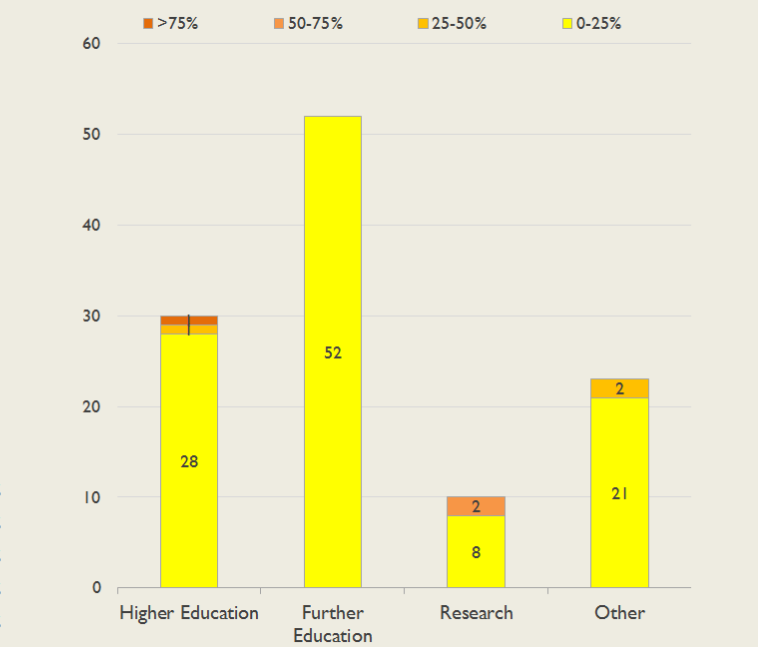

East Service Outages - Last 12 Months

NB: Periods of scheduled and emergency maintenance are not included in reliability performance statistics

Connection Usage

Traffic usage is expressed as the sum, in gigabytes, of the volume of data carried in both directions in the month, for all links being charted

% Utilisation of Available Contractual Bandwidth at 90th Percentile

East Traffic Against Janet Traffic

Service Availability

The SLA target sets a minimum of 99.7% availability for each customer, averaged over a 12 month rolling period