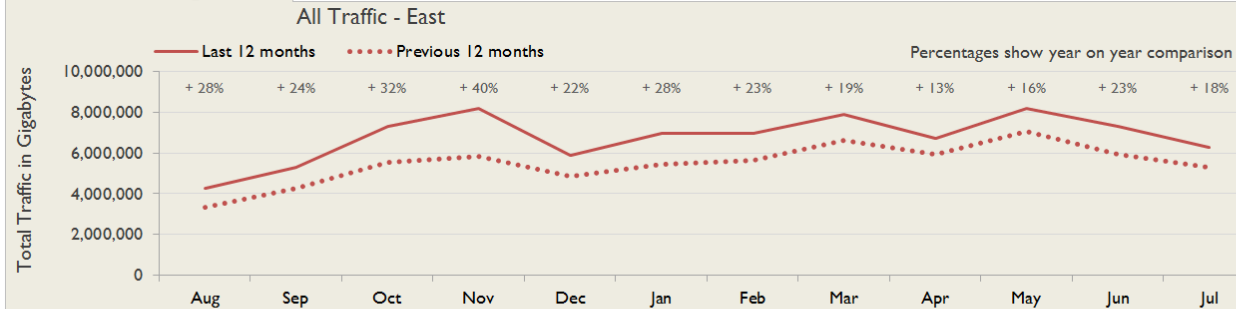

Connections in East by Contractual Bandwidth

Average Availability of All Services in East				Average Availability of All Services in Janet			
Jul 2017	Equivalent Unavailability in Minutes per Service	12 Months Rolling	Equivalent Unavailability in Minutes per Service	Jul 2017	Equivalent Unavailability in Minutes per Service	12 Months Rolling	Equivalent Unavailability in Minutes per Service
100%	0	99.98%	89	99.99%	6	99.98%	129
Mean Time to Repair		Average Faults per Service per Year		Mean Time to Repair		Average Faults per Service per Year	
3h 38m		0.44		6h 25m		0.44	
Based on 86 faults over the last 24 months				Based on 988 faults over the last 24 months			

East Service Outages - Last 12 Months

NB: Periods of scheduled and emergency maintenance are not included in reliability performance statistics

Connection Usage

Traffic usage is expressed as the sum, in gigabytes, of the volume of data carried in both directions in the month, for all links being charted

% Utilisation of Available Contractual Bandwidth at 90th Percentile

East Traffic Against Janet Traffic

Service Availability

The SLA target sets a minimum of 99.7% availability for each customer, averaged over a 12 month rolling period