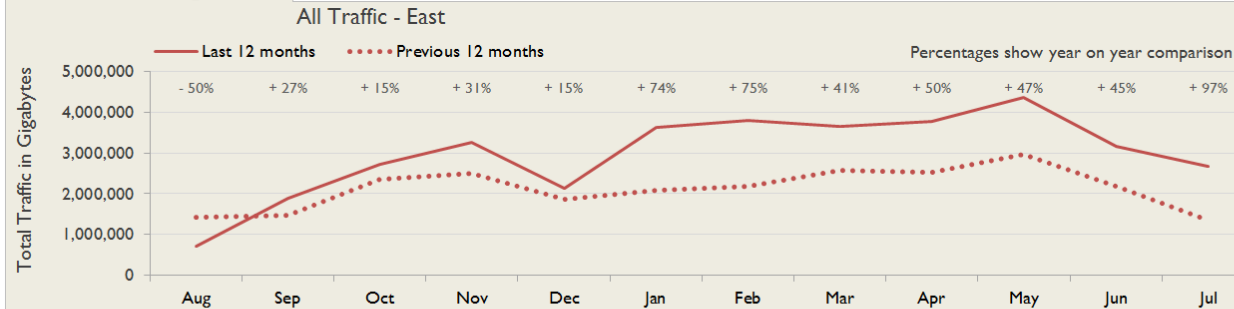

Connections in East by Contractual Bandwidth

Average Availability of All Services in East				Average Availability of All Services in Janet			
Jul 2016	Equivalent Unavailability in Minutes per Service	12 Months Rolling	Equivalent Unavailability in Minutes per Service	Jul 2016	Equivalent Unavailability in Minutes per Service	12 Months Rolling	Equivalent Unavailability in Minutes per Service
100%	0	99.98%	130	99.98%	9	99.96%	230
Mean Time to Repair		Average Faults per Service per Year		Mean Time to Repair		Average Faults per Service per Year	
5h 54m		0.64		5h 42m		0.65	
Based on 121 faults over the last 24 months				Based on 1454 faults over the last 24 months			

East Service Outages - Last 12 Months

NB: Periods of scheduled and emergency maintenance are not included in reliability performance statistics

Connection Usage

Traffic usage is expressed as the sum, in gigabytes, of the volume of data carried in both directions in the month, for all links being charted

% Utilisation of Available Contractual Bandwidth at 90th Percentile

East Traffic Against Janet Traffic

Service Availability

The SLA target sets a minimum of 99.7% availability for each customer, averaged over a 12 month rolling period