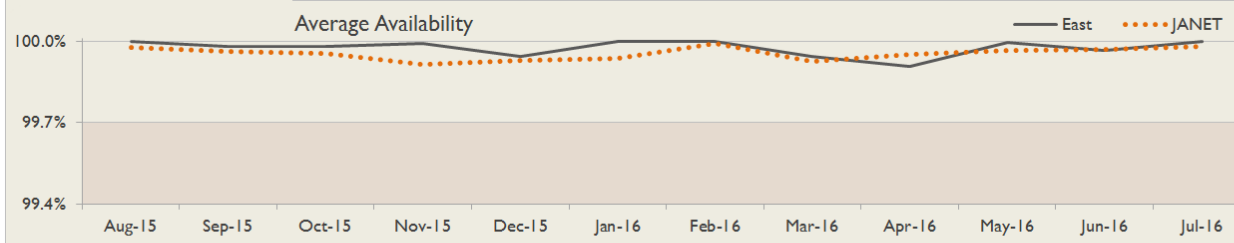

janet

East Service Report

July 2016

The Jisc logo consists of the word "Jisc" in a white, sans-serif font, centered within a solid orange square.

Jisc

Service Reliability

The SLA sets a target minimum of 99.7% availability for each service averaged over a 12 month rolling period

Connections in East by Contractual Bandwidth

Average Availability of All Services in East				Average Availability of All Services in Janet			
Jul 2016	Equivalent Unavailability in Minutes per Service	12 Months Rolling	Equivalent Unavailability in Minutes per Service	Jul 2016	Equivalent Unavailability in Minutes per Service	12 Months Rolling	Equivalent Unavailability in Minutes per Service
100%	0	99.98%	130	99.98%	9	99.96%	230
Mean Time to Repair		Average Faults per Service per Year		Mean Time to Repair		Average Faults per Service per Year	
5h 54m		0.64		5h 42m		0.65	
Based on 121 faults over the last 24 months				Based on 1454 faults over the last 24 months			

East Service Outages - Last 12 Months

NB: Periods of scheduled and emergency maintenance are not included in reliability performance statistics

Connection Usage

Traffic usage is expressed as the sum, in gigabytes, of the volume of data carried in both directions in the month, for all links being charted

% Utilisation of Available Contractual Bandwidth at 90th Percentile

East Traffic Against Janet Traffic

Service Availability

The SLA target sets a minimum of 99.7% availability for each customer, averaged over a 12 month rolling period