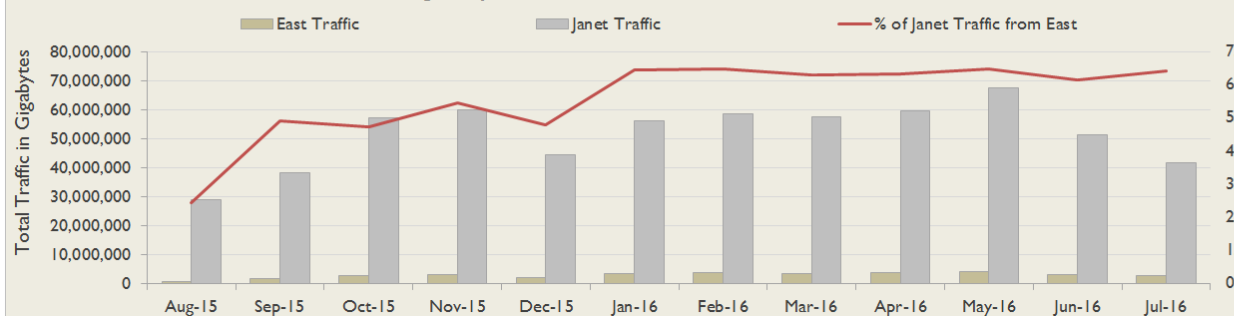

Connections in East by Contractual Bandwidth

Average Availability of All Services in East				Average Availability of All Services in Janet			
Jul 2016	Equivalent Unavailability in Minutes per Service	12 Months Rolling	Equivalent Unavailability in Minutes per Service	Jul 2016	Equivalent Unavailability in Minutes per Service	12 Months Rolling	Equivalent Unavailability in Minutes per Service
100%	0	99.98%	130	99.98%	9	99.96%	230
Mean Time to Repair		Average Faults per Service per Year		Mean Time to Repair		Average Faults per Service per Year	
5h 54m		0.64		5h 42m		0.65	
Based on 121 faults over the last 24 months				Based on 1454 faults over the last 24 months			

East Service Outages - Last 12 Months

NB: Periods of scheduled and emergency maintenance are not included in reliability performance statistics

Connection Usage

Traffic usage is expressed as the sum, in gigabytes, of the volume of data carried in both directions in the month, for all links being charted

% Utilisation of Available Contractual Bandwidth at 90th Percentile

East Traffic Against Janet Traffic

Service Availability

The SLA target sets a minimum of 99.7% availability for each customer, averaged over a 12 month rolling period