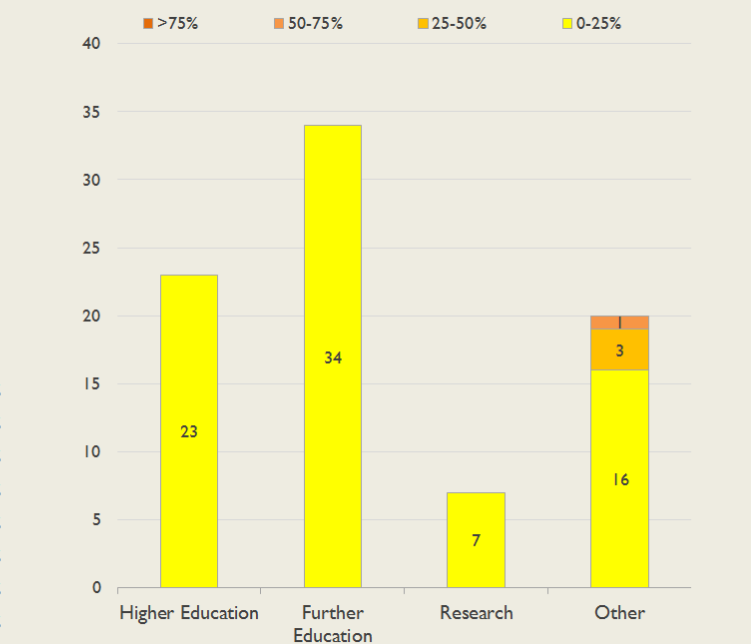

East Service Outages - Last 12 Months

NB: Periods of scheduled and emergency maintenance are not included in reliability performance statistics

Connection Usage

Traffic usage is expressed as the sum, in gigabytes, of the volume of data carried in both directions in the month, for all links being charted

% Utilisation of Available Contractual Bandwidth at 90th Percentile

East Traffic Against Janet Traffic

Service Availability

The SLA target sets a minimum of 99.7% availability for each customer, averaged over a 12 month rolling period