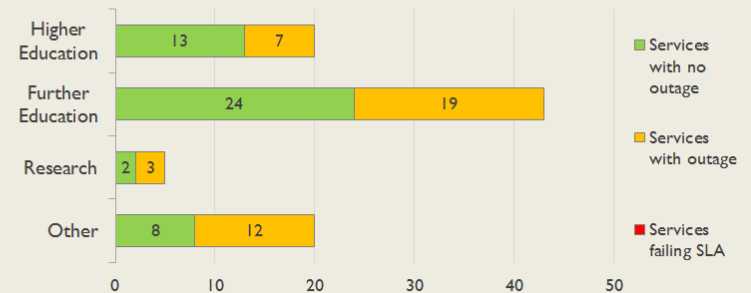

janet

East Service Report

July 2016

The Jisc logo consists of the word "Jisc" in a white, sans-serif font, centered within a solid orange square.

Jisc

Service Reliability

The SLA sets a target minimum of 99.7% availability for each service averaged over a 12 month rolling period

East Service Outages - Last 12 Months

NB: Periods of scheduled and emergency maintenance are not included in reliability performance statistics

Connection Usage

Traffic usage is expressed as the sum, in gigabytes, of the volume of data carried in both directions in the month, for all links being charted