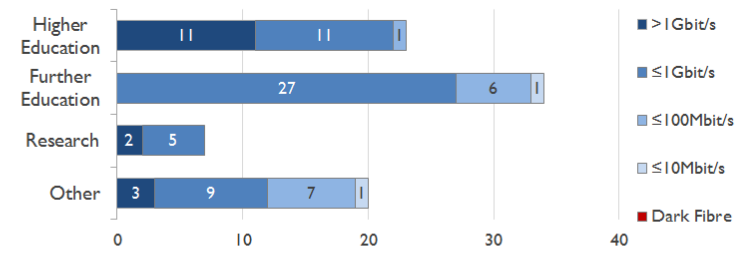

janet

East Service Report

July 2016

The Jisc logo consists of the word "Jisc" in a white, sans-serif font, centered within a solid orange square.

Jisc

Service Reliability

The SLA sets a target minimum of 99.7% availability for each service averaged over a 12 month rolling period

Connections in East by Contractual Bandwidth

Average Availability of All Services in East				Average Availability of All Services in Janet			
Jul 2016	Equivalent Unavailability in Minutes per Service	12 Months Rolling	Equivalent Unavailability in Minutes per Service	Jul 2016	Equivalent Unavailability in Minutes per Service	12 Months Rolling	Equivalent Unavailability in Minutes per Service
100%	0	99.98%	130	99.98%	9	99.96%	230
Mean Time to Repair		Average Faults per Service per Year		Mean Time to Repair		Average Faults per Service per Year	
5h 54m		0.64		5h 42m		0.65	
Based on 121 faults over the last 24 months				Based on 1454 faults over the last 24 months			

East Service Outages - Last 12 Months

NB: Periods of scheduled and emergency maintenance are not included in reliability performance statistics

Connection Usage

Traffic usage is expressed as the sum, in gigabytes, of the volume of data carried in both directions in the month, for all links being charted