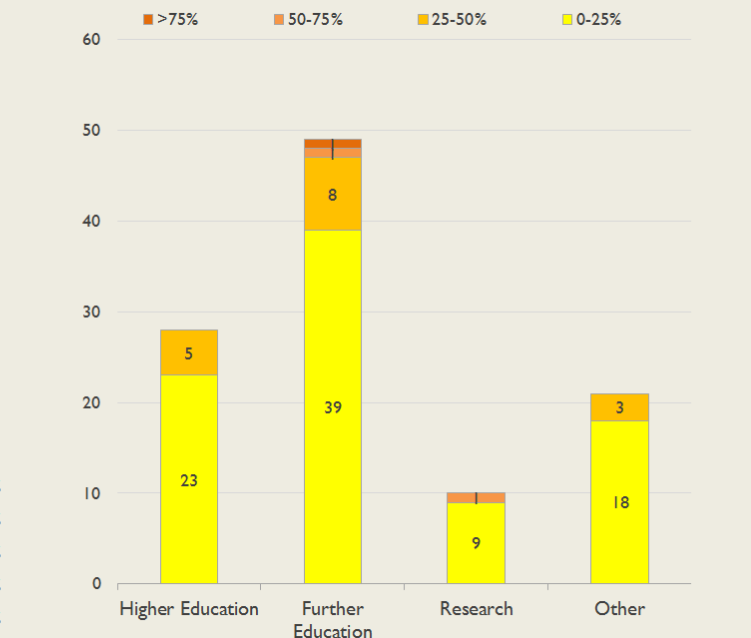

East Service Outages - Last 12 Months

NB: Periods of scheduled and emergency maintenance are not included in reliability performance statistics

Connection Usage

Traffic usage is expressed as the sum, in gigabytes, of the volume of data carried in both directions in the month, for all links being charted

% Utilisation of Available Contractual Bandwidth at 90th Percentile

East Traffic Against Janet Traffic

Service Availability

The SLA target sets a minimum of 99.7% availability for each customer, averaged over a 12 month rolling period