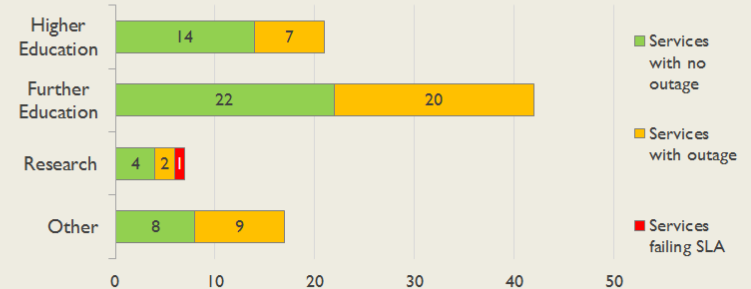

janet

East Service Report

January 2017

The Jisc logo consists of the word "Jisc" in a white, sans-serif font, centered within a solid orange square.

Jisc

Service Reliability

The SLA sets a target minimum of 99.7% availability for each service averaged over a 12 month rolling period

Connections in East by Contractual Bandwidth

Average Availability of All Services in East				Average Availability of All Services in Janet			
Jan 2017	Equivalent Unavailability in Minutes per Service	12 Months Rolling	Equivalent Unavailability in Minutes per Service	Jan 2017	Equivalent Unavailability in Minutes per Service	12 Months Rolling	Equivalent Unavailability in Minutes per Service
>99.99%	3	99.97%	150	99.99%	5	99.97%	182
Mean Time to Repair		Average Faults per Service per Year		Mean Time to Repair		Average Faults per Service per Year	
5h 36m		0.70		5h 57m		0.60	
Based on 131 faults over the last 24 months				Based on 1327 faults over the last 24 months			

East Service Outages - Last 12 Months

NB: Periods of scheduled and emergency maintenance are not included in reliability performance statistics

Connection Usage

Traffic usage is expressed as the sum, in gigabytes, of the volume of data carried in both directions in the month, for all links being charted