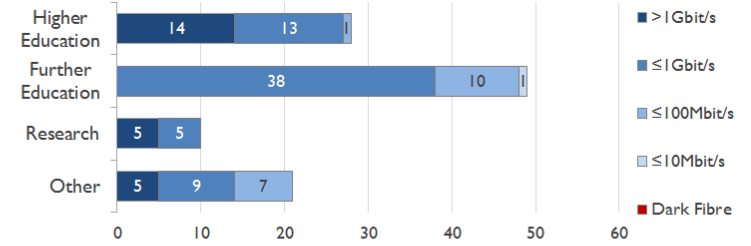

janet

East Service Report

January 2017

The Jisc logo consists of the word "Jisc" in a white, sans-serif font, centered within a solid orange square.

Jisc

Service Reliability

The SLA sets a target minimum of 99.7% availability for each service averaged over a 12 month rolling period

Connections in East by Contractual Bandwidth

Average Availability of All Services in East				Average Availability of All Services in Janet			
Jan 2017	Equivalent Unavailability in Minutes per Service	12 Months Rolling	Equivalent Unavailability in Minutes per Service	Jan 2017	Equivalent Unavailability in Minutes per Service	12 Months Rolling	Equivalent Unavailability in Minutes per Service
>99.99%	3	99.97%	150	99.99%	5	99.97%	182
Mean Time to Repair		Average Faults per Service per Year		Mean Time to Repair		Average Faults per Service per Year	
5h 36m		0.70		5h 57m		0.60	
Based on 131 faults over the last 24 months				Based on 1327 faults over the last 24 months			

East Service Outages - Last 12 Months

NB: Periods of scheduled and emergency maintenance are not included in reliability performance statistics

Connection Usage

Traffic usage is expressed as the sum, in gigabytes, of the volume of data carried in both directions in the month, for all links being charted