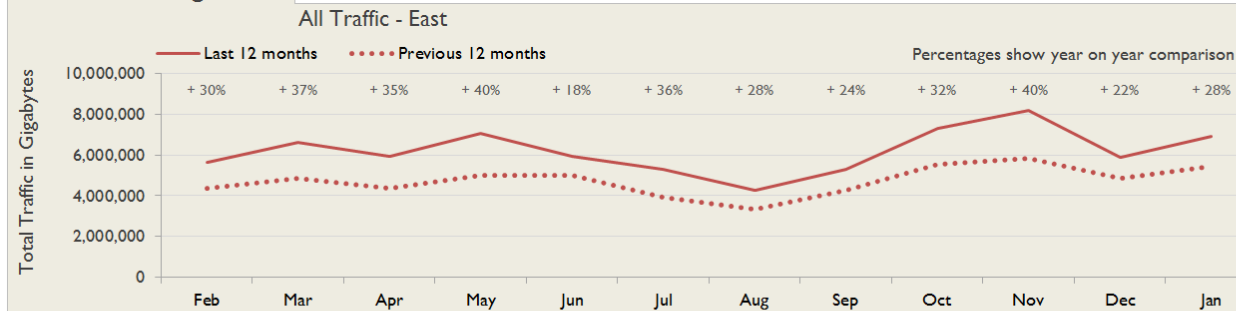

Connections in East by Contractual Bandwidth

Average Availability of All Services in East				Average Availability of All Services in Janet			
Jan 2017	Equivalent Unavailability in Minutes per Service	12 Months Rolling	Equivalent Unavailability in Minutes per Service	Jan 2017	Equivalent Unavailability in Minutes per Service	12 Months Rolling	Equivalent Unavailability in Minutes per Service
>99.99%	3	99.97%	150	99.99%	5	99.97%	182
Mean Time to Repair		Average Faults per Service per Year		Mean Time to Repair		Average Faults per Service per Year	
5h 36m		0.70		5h 57m		0.60	
Based on 131 faults over the last 24 months				Based on 1327 faults over the last 24 months			

East Service Outages - Last 12 Months

NB: Periods of scheduled and emergency maintenance are not included in reliability performance statistics

Connection Usage

Traffic usage is expressed as the sum, in gigabytes, of the volume of data carried in both directions in the month, for all links being charted

% Utilisation of Available Contractual Bandwidth at 90th Percentile

East Traffic Against Janet Traffic

Service Availability

The SLA target sets a minimum of 99.7% availability for each customer, averaged over a 12 month rolling period