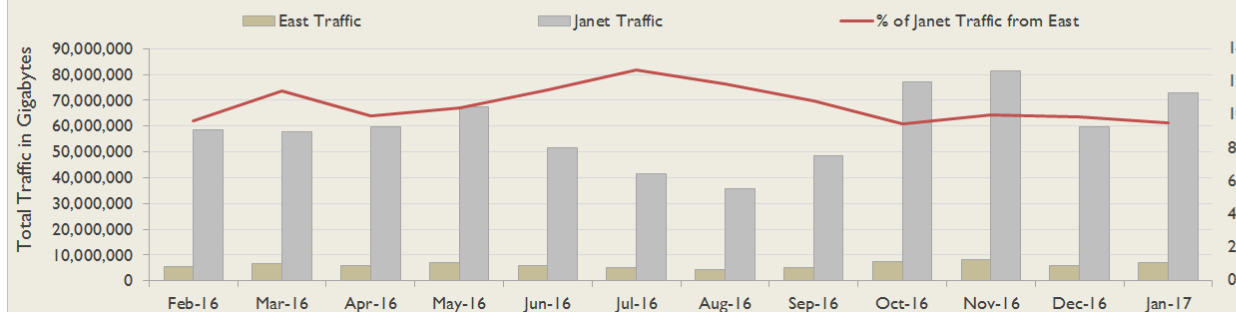

Connections in East by Contractual Bandwidth

Average Availability of All Services in East				Average Availability of All Services in Janet			
Jan 2017	Equivalent Unavailability in Minutes per Service	12 Months Rolling	Equivalent Unavailability in Minutes per Service	Jan 2017	Equivalent Unavailability in Minutes per Service	12 Months Rolling	Equivalent Unavailability in Minutes per Service
>99.99%	3	99.97%	150	99.99%	5	99.97%	182
Mean Time to Repair		Average Faults per Service per Year		Mean Time to Repair		Average Faults per Service per Year	
5h 36m		0.70		5h 57m		0.60	
Based on 131 faults over the last 24 months				Based on 1327 faults over the last 24 months			

East Service Outages - Last 12 Months

NB: Periods of scheduled and emergency maintenance are not included in reliability performance statistics

Connection Usage

Traffic usage is expressed as the sum, in gigabytes, of the volume of data carried in both directions in the month, for all links being charted

% Utilisation of Available Contractual Bandwidth at 90th Percentile

East Traffic Against Janet Traffic

Service Availability

The SLA target sets a minimum of 99.7% availability for each customer, averaged over a 12 month rolling period