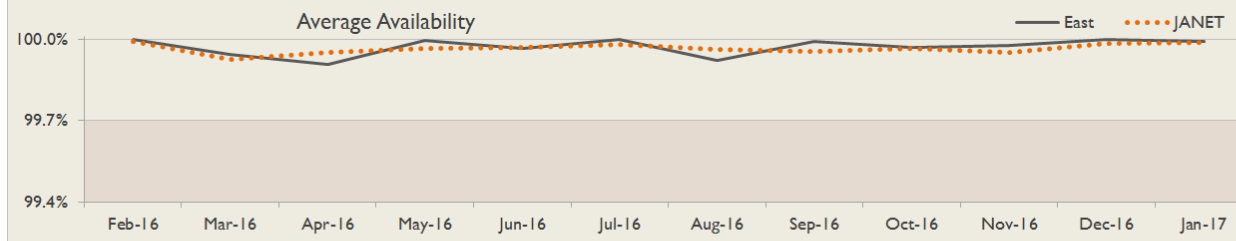

janet

East Service Report

January 2017

The Jisc logo consists of the word "Jisc" in a white, sans-serif font, centered within a solid orange square.

Jisc

Service Reliability

The SLA sets a target minimum of 99.7% availability for each service averaged over a 12 month rolling period

Connections in East by Contractual Bandwidth

Average Availability of All Services in East				Average Availability of All Services in Janet			
Jan 2017	Equivalent Unavailability in Minutes per Service	12 Months Rolling	Equivalent Unavailability in Minutes per Service	Jan 2017	Equivalent Unavailability in Minutes per Service	12 Months Rolling	Equivalent Unavailability in Minutes per Service
>99.99%	3	99.97%	150	99.99%	5	99.97%	182
Mean Time to Repair		Average Faults per Service per Year		Mean Time to Repair		Average Faults per Service per Year	
5h 36m		0.70		5h 57m		0.60	
Based on 131 faults over the last 24 months				Based on 1327 faults over the last 24 months			

East Service Outages - Last 12 Months

NB: Periods of scheduled and emergency maintenance are not included in reliability performance statistics

Connection Usage

Traffic usage is expressed as the sum, in gigabytes, of the volume of data carried in both directions in the month, for all links being charted

% Utilisation of Available Contractual Bandwidth at 90th Percentile

East Traffic Against Janet Traffic

Service Availability

The SLA target sets a minimum of 99.7% availability for each customer, averaged over a 12 month rolling period