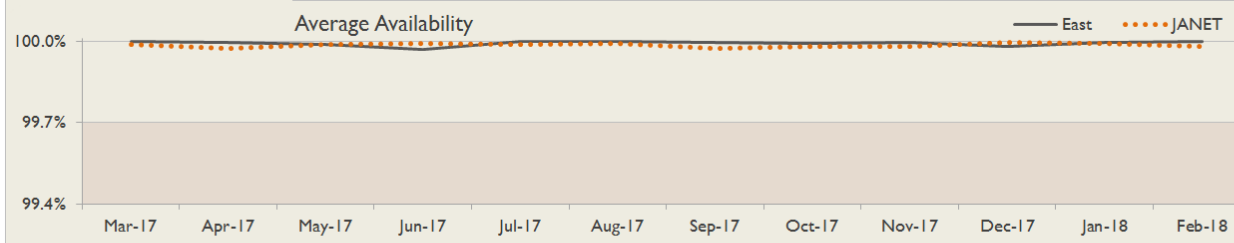

janet

East Service Report

February 2018

The Jisc logo consists of the word "Jisc" in a white, sans-serif font, centered within a solid orange square.

Jisc

Service Reliability

The SLA sets a target minimum of 99.7% availability for each service averaged over a 12 month rolling period

Connections in East by Contractual Bandwidth

Average Availability of All Services in East				Average Availability of All Services in Janet			
Feb 2018	Equivalent Unavailability in Minutes per Service	12 Months Rolling	Equivalent Unavailability in Minutes per Service	Feb 2018	Equivalent Unavailability in Minutes per Service	12 Months Rolling	Equivalent Unavailability in Minutes per Service
100%	0	>99.99%	39	99.98%	7	99.99%	77
Mean Time to Repair		Average Faults per Service per Year		Mean Time to Repair		Average Faults per Service per Year	
2h 43m		0.40		5h 10m		0.39	
Based on 81 faults over the last 24 months				Based on 908 faults over the last 24 months			

East Service Outages - Last 12 Months

NB: Periods of scheduled and emergency maintenance are not included in reliability performance statistics

Connection Usage

Traffic usage is expressed as the sum, in megabits per second, of 90th percentile readings taken during the month, in whichever direction is the greater, for all links being charted