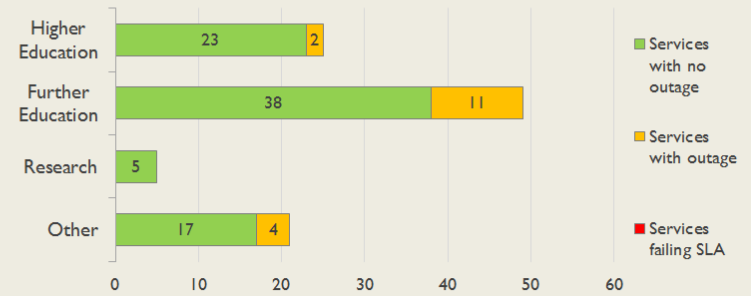

janet

East Service Report

February 2018

The Jisc logo consists of the word "Jisc" in a white, sans-serif font, centered within a solid orange square.

Jisc

Service Reliability

The SLA sets a target minimum of 99.7% availability for each service averaged over a 12 month rolling period

East Service Outages - Last 12 Months

NB: Periods of scheduled and emergency maintenance are not included in reliability performance statistics

Connection Usage

Traffic usage is expressed as the sum, in megabits per second, of 90th percentile readings taken during the month, in whichever direction is the greater, for all links being charted