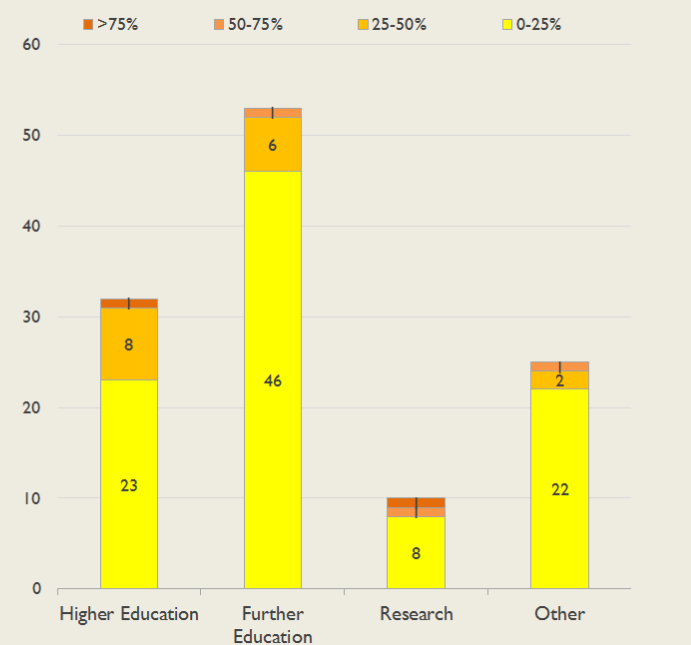

% Utilisation of Available Contractual Bandwidth at 90th Percentile