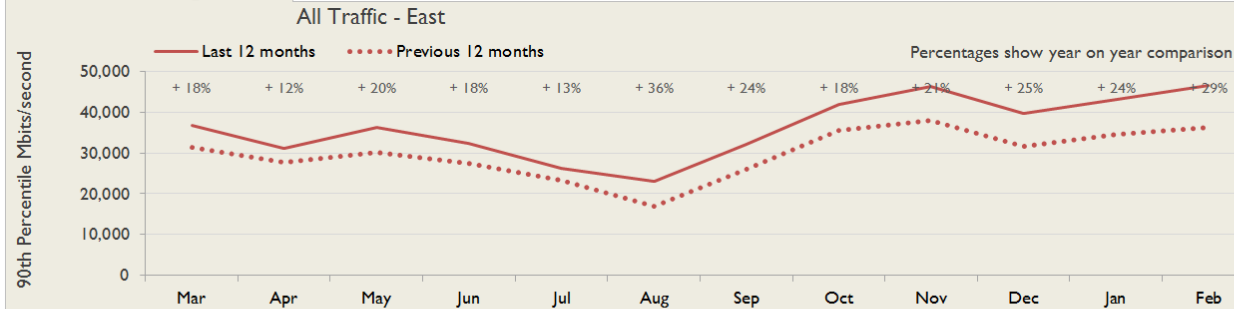

Connections in East by Contractual Bandwidth

Average Availability of All Services in East				Average Availability of All Services in Janet			
Feb 2018	Equivalent Unavailability in Minutes per Service	12 Months Rolling	Equivalent Unavailability in Minutes per Service	Feb 2018	Equivalent Unavailability in Minutes per Service	12 Months Rolling	Equivalent Unavailability in Minutes per Service
100%	0	>99.99%	39	99.98%	7	99.99%	77
Mean Time to Repair		Average Faults per Service per Year		Mean Time to Repair		Average Faults per Service per Year	
2h 43m		0.40		5h 10m		0.39	
Based on 81 faults over the last 24 months				Based on 908 faults over the last 24 months			

East Service Outages - Last 12 Months

NB: Periods of scheduled and emergency maintenance are not included in reliability performance statistics

Connection Usage

Traffic usage is expressed as the sum, in megabits per second, of 90th percentile readings taken during the month, in whichever direction is the greater, for all links being charted