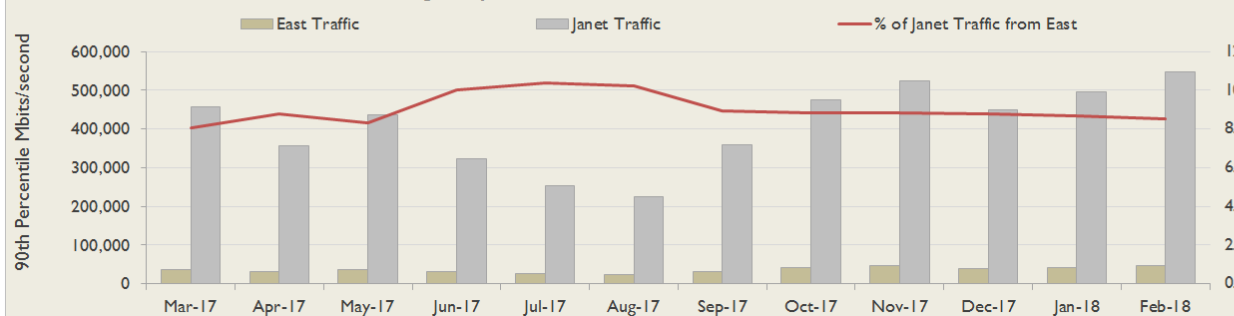

Connections in East by Contractual Bandwidth

Average Availability of All Services in East				Average Availability of All Services in Janet			
Feb 2018	Equivalent Unavailability in Minutes per Service	12 Months Rolling	Equivalent Unavailability in Minutes per Service	Feb 2018	Equivalent Unavailability in Minutes per Service	12 Months Rolling	Equivalent Unavailability in Minutes per Service
100%	0	>99.99%	39	99.98%	7	99.99%	77
Mean Time to Repair		Average Faults per Service per Year		Mean Time to Repair		Average Faults per Service per Year	
2h 43m		0.40		5h 10m		0.39	
Based on 81 faults over the last 24 months				Based on 908 faults over the last 24 months			

East Service Outages - Last 12 Months

NB: Periods of scheduled and emergency maintenance are not included in reliability performance statistics

Connection Usage

Traffic usage is expressed as the sum, in megabits per second, of 90th percentile readings taken during the month, in whichever direction is the greater, for all links being charted

## Service Availability

The SLA target sets a minimum of 99.7% availability for each customer, averaged over a 12 month rolling period

Periods of scheduled and emergency maintenance are discounted when calculating availability of services