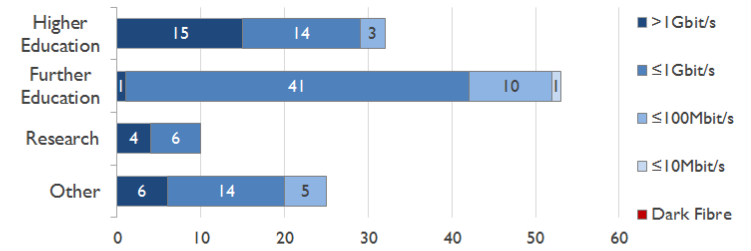

janet

East Service Report

February 2018

The Jisc logo consists of the word "Jisc" in a white, sans-serif font, centered within a solid orange square.

Jisc

Service Reliability

The SLA sets a target minimum of 99.7% availability for each service averaged over a 12 month rolling period

Connections in East by Contractual Bandwidth

Average Availability of All Services in East				Average Availability of All Services in Janet			
Feb 2018	Equivalent Unavailability in Minutes per Service	12 Months Rolling	Equivalent Unavailability in Minutes per Service	Feb 2018	Equivalent Unavailability in Minutes per Service	12 Months Rolling	Equivalent Unavailability in Minutes per Service
100%	0	>99.99%	39	99.98%	7	99.99%	77
Mean Time to Repair		Average Faults per Service per Year		Mean Time to Repair		Average Faults per Service per Year	
2h 43m		0.40		5h 10m		0.39	
Based on 81 faults over the last 24 months				Based on 908 faults over the last 24 months			

East Service Outages - Last 12 Months

NB: Periods of scheduled and emergency maintenance are not included in reliability performance statistics

Connection Usage

Traffic usage is expressed as the sum, in megabits per second, of 90th percentile readings taken during the month, in whichever direction is the greater, for all links being charted