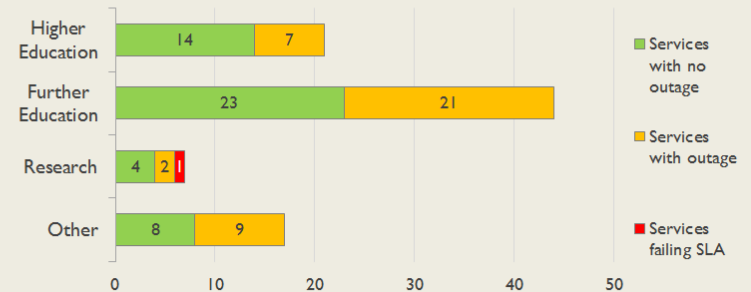

janet

East Service Report

February 2017

The Jisc logo consists of the word "Jisc" in a white, sans-serif font, centered within a solid orange square.

Jisc

Service Reliability

The SLA sets a target minimum of 99.7% availability for each service averaged over a 12 month rolling period

East Service Outages - Last 12 Months

NB: Periods of scheduled and emergency maintenance are not included in reliability performance statistics

Connection Usage

Traffic usage is expressed as the sum, in gigabytes, of the volume of data carried in both directions in the month, for all links being charted