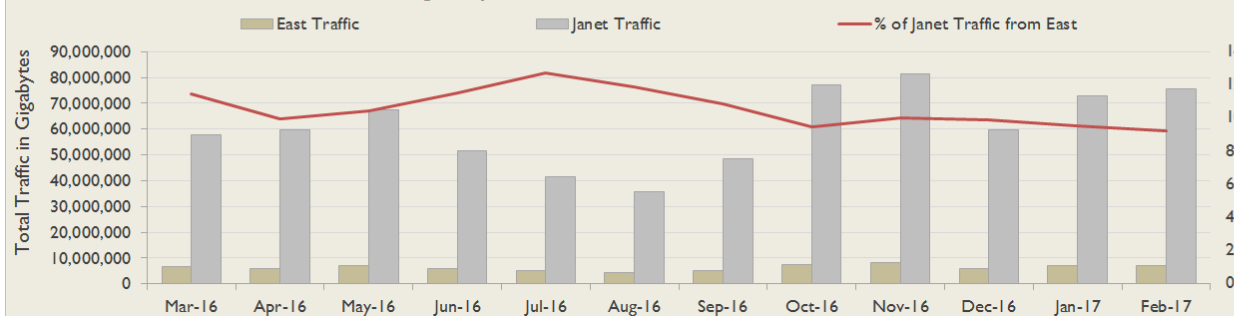

Connections in East by Contractual Bandwidth

Average Availability of All Services in East				Average Availability of All Services in Janet			
Feb 2017	Equivalent Unavailability in Minutes per Service	12 Months Rolling	Equivalent Unavailability in Minutes per Service	Feb 2017	Equivalent Unavailability in Minutes per Service	12 Months Rolling	Equivalent Unavailability in Minutes per Service
100%	0	99.97%	149	>99.99%	1	99.97%	178
Mean Time to Repair		Average Faults per Service per Year		Mean Time to Repair		Average Faults per Service per Year	
5h 35m		0.69		5h 58m		0.58	
Based on 130 faults over the last 24 months				Based on 1290 faults over the last 24 months			

East Service Outages - Last 12 Months

NB: Periods of scheduled and emergency maintenance are not included in reliability performance statistics

Connection Usage

Traffic usage is expressed as the sum, in gigabytes, of the volume of data carried in both directions in the month, for all links being charted

% Utilisation of Available Contractual Bandwidth at 90th Percentile

East Traffic Against Janet Traffic

Service Availability

The SLA target sets a minimum of 99.7% availability for each customer, averaged over a 12 month rolling period