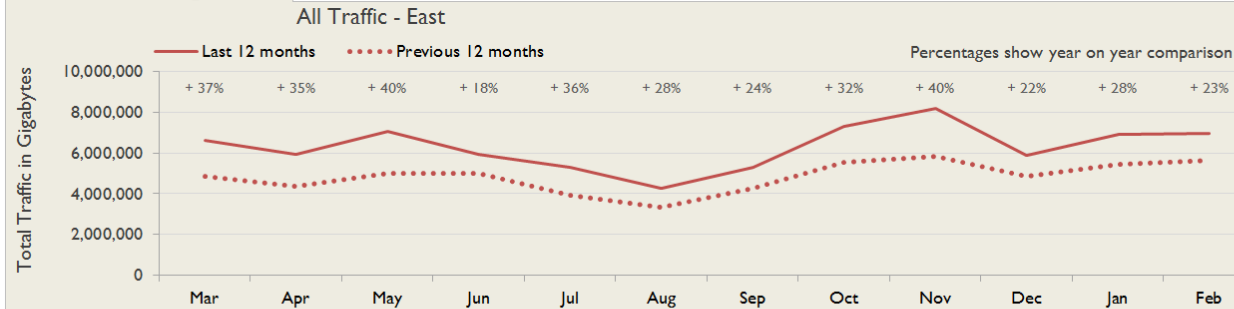

Connections in East by Contractual Bandwidth

Average Availability of All Services in East				Average Availability of All Services in Janet			
Feb 2017	Equivalent Unavailability in Minutes per Service	12 Months Rolling	Equivalent Unavailability in Minutes per Service	Feb 2017	Equivalent Unavailability in Minutes per Service	12 Months Rolling	Equivalent Unavailability in Minutes per Service
100%	0	99.97%	149	>99.99%	1	99.97%	178
Mean Time to Repair		Average Faults per Service per Year		Mean Time to Repair		Average Faults per Service per Year	
5h 35m		0.69		5h 58m		0.58	
Based on 130 faults over the last 24 months				Based on 1290 faults over the last 24 months			

East Service Outages - Last 12 Months

NB: Periods of scheduled and emergency maintenance are not included in reliability performance statistics

Connection Usage

Traffic usage is expressed as the sum, in gigabytes, of the volume of data carried in both directions in the month, for all links being charted

% Utilisation of Available Contractual Bandwidth at 90th Percentile

East Traffic Against Janet Traffic

Service Availability

The SLA target sets a minimum of 99.7% availability for each customer, averaged over a 12 month rolling period