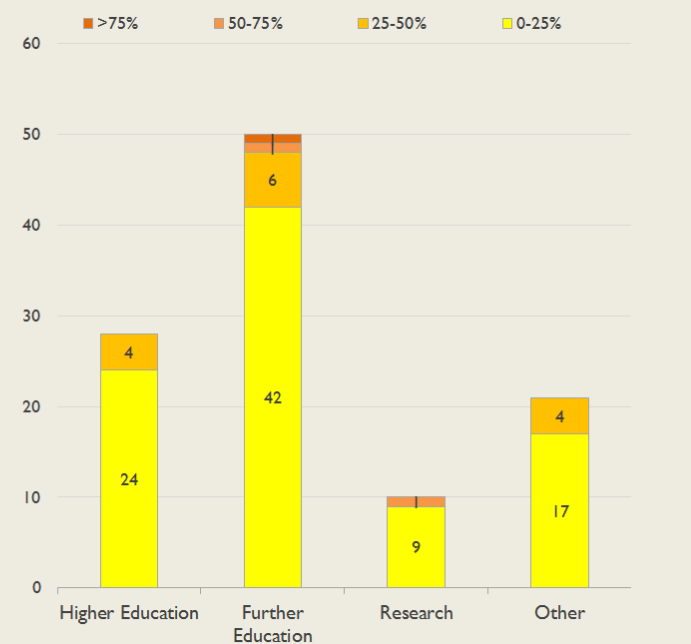

East Service Outages - Last 12 Months

NB: Periods of scheduled and emergency maintenance are not included in reliability performance statistics

Connection Usage

Traffic usage is expressed as the sum, in gigabytes, of the volume of data carried in both directions in the month, for all links being charted

% Utilisation of Available Contractual Bandwidth at 90th Percentile

East Traffic Against Janet Traffic

Service Availability

The SLA target sets a minimum of 99.7% availability for each customer, averaged over a 12 month rolling period