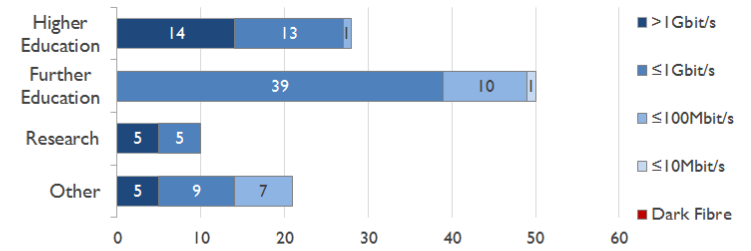

janet

East Service Report

February 2017

The Jisc logo consists of the word "Jisc" in a white, sans-serif font, centered within a solid orange square.

Jisc

Service Reliability

The SLA sets a target minimum of 99.7% availability for each service averaged over a 12 month rolling period

Connections in East by Contractual Bandwidth

Average Availability of All Services in East				Average Availability of All Services in Janet			
Feb 2017	Equivalent Unavailability in Minutes per Service	12 Months Rolling	Equivalent Unavailability in Minutes per Service	Feb 2017	Equivalent Unavailability in Minutes per Service	12 Months Rolling	Equivalent Unavailability in Minutes per Service
100%	0	99.97%	149	>99.99%	1	99.97%	178
Mean Time to Repair		Average Faults per Service per Year		Mean Time to Repair		Average Faults per Service per Year	
5h 35m		0.69		5h 58m		0.58	
Based on 130 faults over the last 24 months				Based on 1290 faults over the last 24 months			

East Service Outages - Last 12 Months

NB: Periods of scheduled and emergency maintenance are not included in reliability performance statistics

Connection Usage

Traffic usage is expressed as the sum, in gigabytes, of the volume of data carried in both directions in the month, for all links being charted