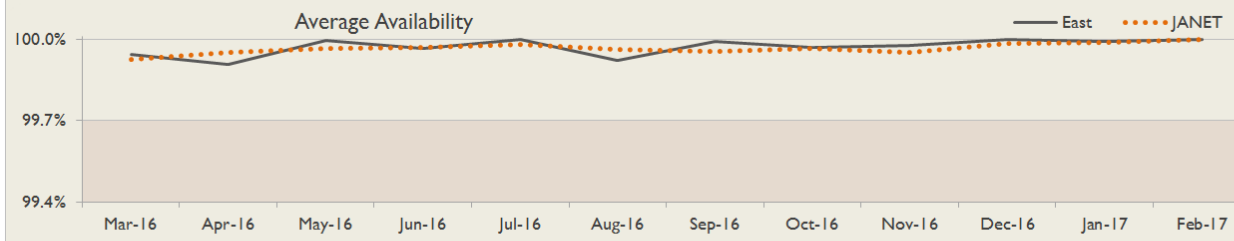

janet

East Service Report

February 2017

The Jisc logo consists of the word "Jisc" in a white, sans-serif font, centered within a solid orange square.

Jisc

Service Reliability

The SLA sets a target minimum of 99.7% availability for each service averaged over a 12 month rolling period

Connections in East by Contractual Bandwidth

Average Availability of All Services in East				Average Availability of All Services in Janet			
Feb 2017	Equivalent Unavailability in Minutes per Service	12 Months Rolling	Equivalent Unavailability in Minutes per Service	Feb 2017	Equivalent Unavailability in Minutes per Service	12 Months Rolling	Equivalent Unavailability in Minutes per Service
100%	0	99.97%	149	>99.99%	1	99.97%	178
Mean Time to Repair		Average Faults per Service per Year		Mean Time to Repair		Average Faults per Service per Year	
5h 35m		0.69		5h 58m		0.58	
Based on 130 faults over the last 24 months				Based on 1290 faults over the last 24 months			

East Service Outages - Last 12 Months

NB: Periods of scheduled and emergency maintenance are not included in reliability performance statistics

Connection Usage

Traffic usage is expressed as the sum, in gigabytes, of the volume of data carried in both directions in the month, for all links being charted

% Utilisation of Available Contractual Bandwidth at 90th Percentile

East Traffic Against Janet Traffic

Service Availability

The SLA target sets a minimum of 99.7% availability for each customer, averaged over a 12 month rolling period