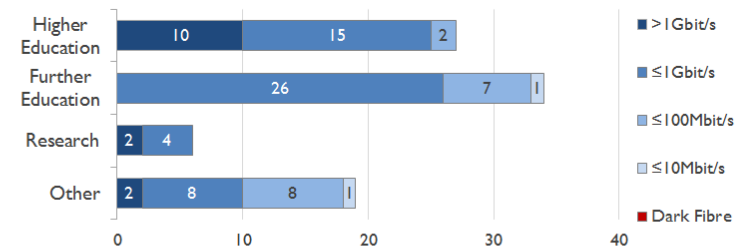

# janet

East Service Report

February 2016

Service Reliability

The SLA sets a target minimum of 99.7% availability for each service averaged over a 12 month rolling period

Connections in East by Contractual Bandwidth

Average Availability of All Services in East				Average Availability of All Services in Janet			
Feb 2016	Equivalent Unavailability in Minutes per Service	12 Months Rolling	Equivalent Unavailability in Minutes per Service	Feb 2016	Equivalent Unavailability in Minutes per Service	12 Months Rolling	Equivalent Unavailability in Minutes per Service
100%	0	99.93%	372	>99.99%	3	99.95%	249
Mean Time to Repair		Average Faults per Service per Year		Mean Time to Repair		Average Faults per Service per Year	
8h 21m		0.65		5h 20m		0.68	
Based on 99 faults over the last 24 months				Based on 1440 faults over the last 24 months			

East Service Outages - Last 12 Months

NB: Periods of scheduled and emergency maintenance are not included in reliability performance statistics

Connection Usage

Traffic usage is expressed as the sum, in gigabytes, of the volume of data carried in both directions in the month, for all links being charted