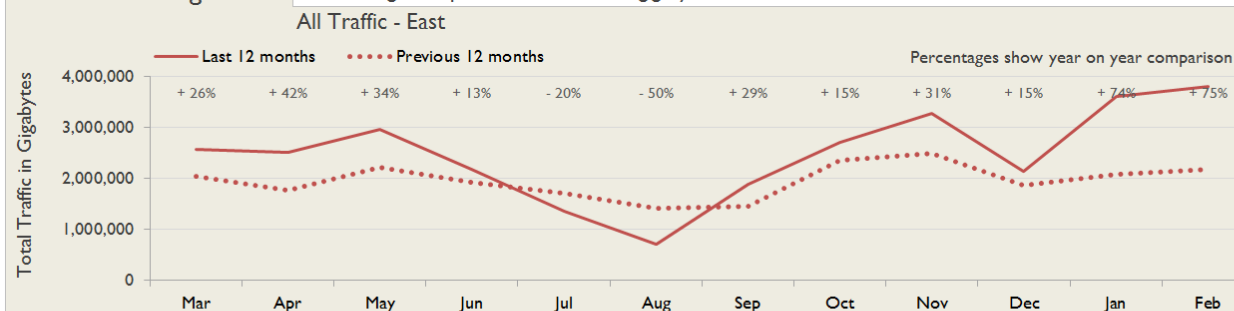

# janet

East Service Report

February 2016

Service Reliability

The SLA sets a target minimum of 99.7% availability for each service averaged over a 12 month rolling period

Connections in East by Contractual Bandwidth

Average Availability of All Services in East				Average Availability of All Services in Janet			
Feb 2016	Equivalent Unavailability in Minutes per Service	12 Months Rolling	Equivalent Unavailability in Minutes per Service	Feb 2016	Equivalent Unavailability in Minutes per Service	12 Months Rolling	Equivalent Unavailability in Minutes per Service
100%	0	99.93%	372	>99.99%	3	99.95%	249
Mean Time to Repair		Average Faults per Service per Year		Mean Time to Repair		Average Faults per Service per Year	
8h 21m		0.65		5h 20m		0.68	
Based on 99 faults over the last 24 months				Based on 1440 faults over the last 24 months			

East Service Outages - Last 12 Months

NB: Periods of scheduled and emergency maintenance are not included in reliability performance statistics

Connection Usage

Traffic usage is expressed as the sum, in gigabytes, of the volume of data carried in both directions in the month, for all links being charted

## Service Availability

The SLA target sets a minimum of 99.7% availability for each customer, averaged over a 12 month rolling period

Periods of scheduled and emergency maintenance are discounted when calculating availability of services