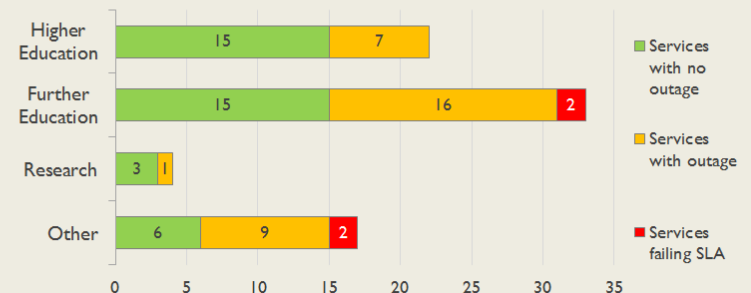

# janet

East Service Report

February 2016

Service Reliability

The SLA sets a target minimum of 99.7% availability for each service averaged over a 12 month rolling period

Connections in East by Contractual Bandwidth

Average Availability of All Services in East				Average Availability of All Services in Janet			
Feb 2016	Equivalent Unavailability in Minutes per Service	12 Months Rolling	Equivalent Unavailability in Minutes per Service	Feb 2016	Equivalent Unavailability in Minutes per Service	12 Months Rolling	Equivalent Unavailability in Minutes per Service
100%	0	99.93%	372	>99.99%	3	99.95%	249
Mean Time to Repair		Average Faults per Service per Year		Mean Time to Repair		Average Faults per Service per Year	
8h 21m		0.65		5h 20m		0.68	
Based on 99 faults over the last 24 months				Based on 1440 faults over the last 24 months			

East Service Outages - Last 12 Months

NB: Periods of scheduled and emergency maintenance are not included in reliability performance statistics

Connection Usage

Traffic usage is expressed as the sum, in gigabytes, of the volume of data carried in both directions in the month, for all links being charted