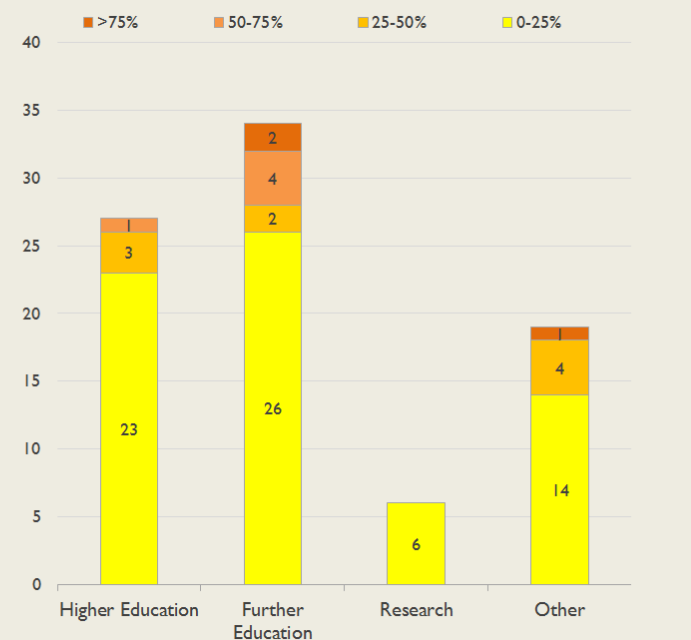

% Utilisation of Available Contractual Bandwidth at 90th Percentile