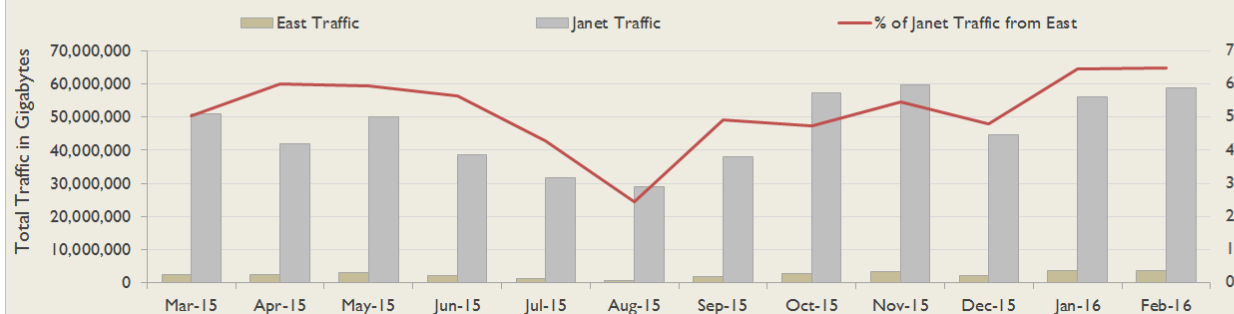

Average Availability of All Services in East				Average Availability of All Services in Janet			
Feb 2016	Equivalent Unavailability in Minutes per Service	12 Months Rolling	Equivalent Unavailability in Minutes per Service	Feb 2016	Equivalent Unavailability in Minutes per Service	12 Months Rolling	Equivalent Unavailability in Minutes per Service
100%	0	99.93%	372	>99.99%	3	99.95%	249
Mean Time to Repair		Average Faults per Service per Year		Mean Time to Repair		Average Faults per Service per Year	
8h 21m		0.65		5h 20m		0.68	
Based on 99 faults over the last 24 months				Based on 1440 faults over the last 24 months			

East Service Outages - Last 12 Months

NB: Periods of scheduled and emergency maintenance are not included in reliability performance statistics

Connection Usage

Traffic usage is expressed as the sum, in gigabytes, of the volume of data carried in both directions in the month, for all links being charted

% Utilisation of Available Contractual Bandwidth at 90th Percentile

East Traffic Against Janet Traffic

## Service Availability

The SLA target sets a minimum of 99.7% availability for each customer, averaged over a 12 month rolling period

Periods of scheduled and emergency maintenance are discounted when calculating availability of services