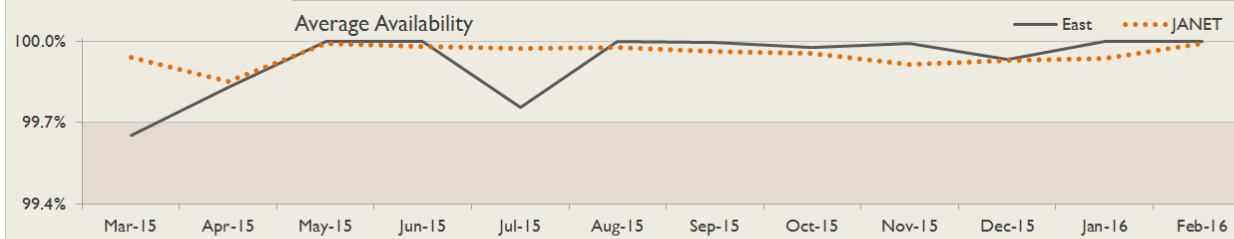

# janet

East Service Report

February 2016

Service Reliability

The SLA sets a target minimum of 99.7% availability for each service averaged over a 12 month rolling period

Connections in East by Contractual Bandwidth

Average Availability of All Services in East				Average Availability of All Services in Janet			
Feb 2016	Equivalent Unavailability in Minutes per Service	12 Months Rolling	Equivalent Unavailability in Minutes per Service	Feb 2016	Equivalent Unavailability in Minutes per Service	12 Months Rolling	Equivalent Unavailability in Minutes per Service
100%	0	99.93%	372	>99.99%	3	99.95%	249
Mean Time to Repair		Average Faults per Service per Year		Mean Time to Repair		Average Faults per Service per Year	
8h 21m		0.65		5h 20m		0.68	
Based on 99 faults over the last 24 months				Based on 1440 faults over the last 24 months			

East Service Outages - Last 12 Months

NB: Periods of scheduled and emergency maintenance are not included in reliability performance statistics

Connection Usage

Traffic usage is expressed as the sum, in gigabytes, of the volume of data carried in both directions in the month, for all links being charted