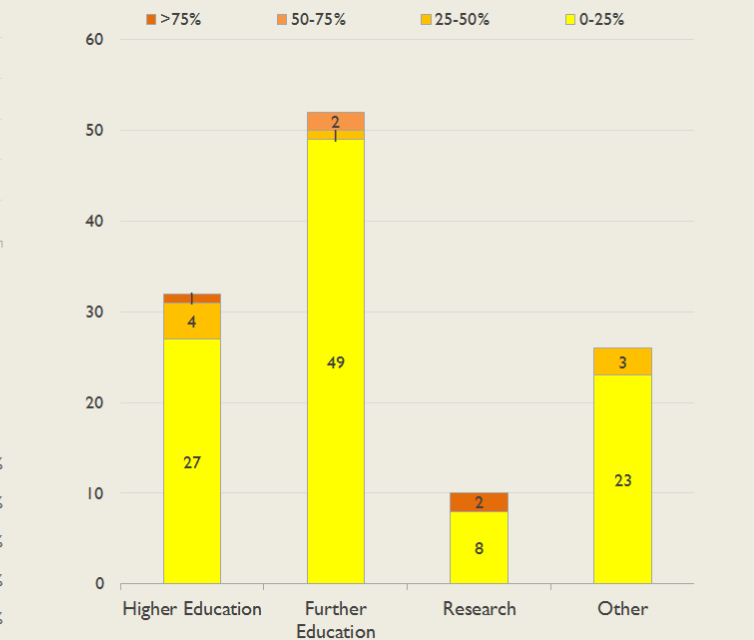

East Service Outages - Last 12 Months

NB: Periods of scheduled and emergency maintenance are not included in reliability performance statistics

Connection Usage

Traffic usage is expressed as the sum, in megabits per second, of 90th percentile readings taken during the month, in whichever direction is the greater, for all links being charted

% Utilisation of Available Contractual Bandwidth at 90th Percentile

East Traffic Against Janet Traffic

Service Availability

The SLA target sets a minimum of 99.7% availability for each customer, averaged over a 12 month rolling period