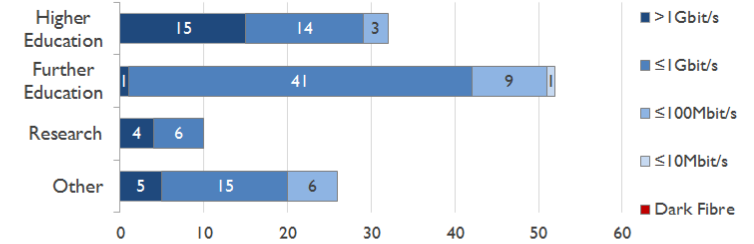

janet

East Service Report

December 2017

The Jisc logo consists of the word "Jisc" in a white, sans-serif font, centered within a solid orange square.

Jisc

Service Reliability

The SLA sets a target minimum of 99.7% availability for each service averaged over a 12 month rolling period

Connections in East by Contractual Bandwidth

Average Availability of All Services in East				Average Availability of All Services in Janet			
Dec 2017	Equivalent Unavailability in Minutes per Service	12 Months Rolling	Equivalent Unavailability in Minutes per Service	Dec 2017	Equivalent Unavailability in Minutes per Service	12 Months Rolling	Equivalent Unavailability in Minutes per Service
99.98%	8	>99.99%	45	>99.99%	2	99.98%	88
Mean Time to Repair		Average Faults per Service per Year		Mean Time to Repair		Average Faults per Service per Year	
2h 46m		0.39		5h 33m		0.39	
Based on 79 faults over the last 24 months				Based on 908 faults over the last 24 months			

East Service Outages - Last 12 Months

NB: Periods of scheduled and emergency maintenance are not included in reliability performance statistics

Connection Usage

Traffic usage is expressed as the sum, in megabits per second, of 90th percentile readings taken during the month, in whichever direction is the greater, for all links being charted