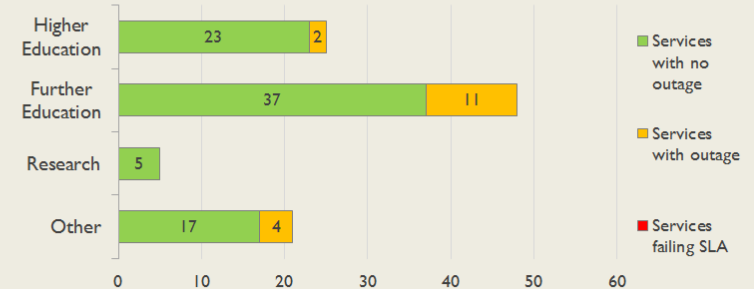

janet

East Service Report

December 2017

The Jisc logo consists of the word "Jisc" in a white, sans-serif font, centered within a solid orange square.

Jisc

Service Reliability

The SLA sets a target minimum of 99.7% availability for each service averaged over a 12 month rolling period

Connections in East by Contractual Bandwidth

Average Availability of All Services in East				Average Availability of All Services in Janet			
Dec 2017	Equivalent Unavailability in Minutes per Service	12 Months Rolling	Equivalent Unavailability in Minutes per Service	Dec 2017	Equivalent Unavailability in Minutes per Service	12 Months Rolling	Equivalent Unavailability in Minutes per Service
99.98%	8	>99.99%	45	>99.99%	2	99.98%	88
Mean Time to Repair		Average Faults per Service per Year		Mean Time to Repair		Average Faults per Service per Year	
2h 46m		0.39		5h 33m		0.39	
Based on 79 faults over the last 24 months				Based on 908 faults over the last 24 months			

East Service Outages - Last 12 Months

NB: Periods of scheduled and emergency maintenance are not included in reliability performance statistics

Connection Usage

Traffic usage is expressed as the sum, in megabits per second, of 90th percentile readings taken during the month, in whichever direction is the greater, for all links being charted