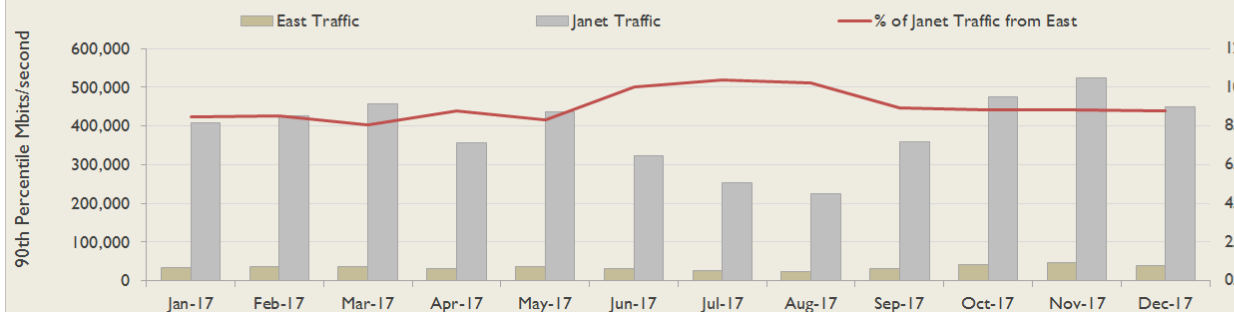

Connections in East by Contractual Bandwidth

Average Availability of All Services in East				Average Availability of All Services in Janet			
Dec 2017	Equivalent Unavailability in Minutes per Service	12 Months Rolling	Equivalent Unavailability in Minutes per Service	Dec 2017	Equivalent Unavailability in Minutes per Service	12 Months Rolling	Equivalent Unavailability in Minutes per Service
99.98%	8	>99.99%	45	>99.99%	2	99.98%	88
Mean Time to Repair		Average Faults per Service per Year		Mean Time to Repair		Average Faults per Service per Year	
2h 46m		0.39		5h 33m		0.39	
Based on 79 faults over the last 24 months				Based on 908 faults over the last 24 months			

East Service Outages - Last 12 Months

NB: Periods of scheduled and emergency maintenance are not included in reliability performance statistics

Connection Usage

Traffic usage is expressed as the sum, in megabits per second, of 90th percentile readings taken during the month, in whichever direction is the greater, for all links being charted

% Utilisation of Available Contractual Bandwidth at 90th Percentile

East Traffic Against Janet Traffic

Service Availability

The SLA target sets a minimum of 99.7% availability for each customer, averaged over a 12 month rolling period