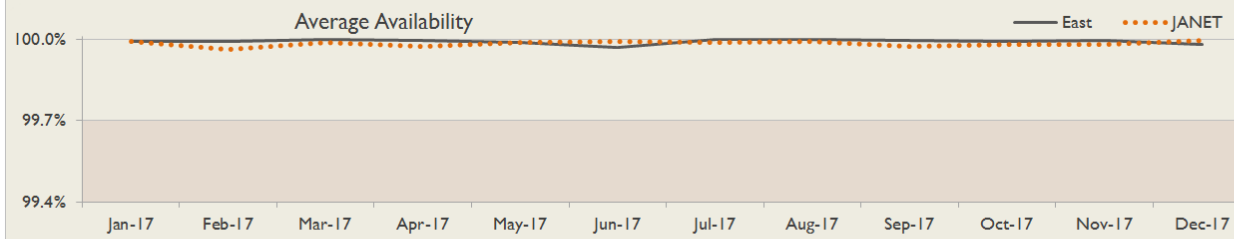

janet

East Service Report

December 2017

The Jisc logo consists of the word "Jisc" in a white, sans-serif font, centered within a solid orange square.

Jisc

Service Reliability

The SLA sets a target minimum of 99.7% availability for each service averaged over a 12 month rolling period

Connections in East by Contractual Bandwidth

Average Availability of All Services in East				Average Availability of All Services in Janet			
Dec 2017	Equivalent Unavailability in Minutes per Service	12 Months Rolling	Equivalent Unavailability in Minutes per Service	Dec 2017	Equivalent Unavailability in Minutes per Service	12 Months Rolling	Equivalent Unavailability in Minutes per Service
99.98%	8	>99.99%	45	>99.99%	2	99.98%	88
Mean Time to Repair		Average Faults per Service per Year		Mean Time to Repair		Average Faults per Service per Year	
2h 46m		0.39		5h 33m		0.39	
Based on 79 faults over the last 24 months				Based on 908 faults over the last 24 months			

East Service Outages - Last 12 Months

NB: Periods of scheduled and emergency maintenance are not included in reliability performance statistics

Connection Usage

Traffic usage is expressed as the sum, in megabits per second, of 90th percentile readings taken during the month, in whichever direction is the greater, for all links being charted