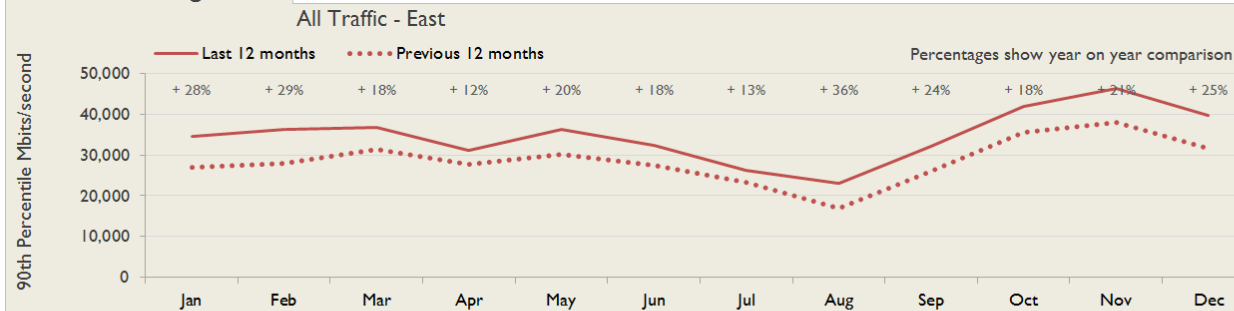

Connections in East by Contractual Bandwidth

Average Availability of All Services in East				Average Availability of All Services in Janet			
Dec 2017	Equivalent Unavailability in Minutes per Service	12 Months Rolling	Equivalent Unavailability in Minutes per Service	Dec 2017	Equivalent Unavailability in Minutes per Service	12 Months Rolling	Equivalent Unavailability in Minutes per Service
99.98%	8	>99.99%	45	>99.99%	2	99.98%	88
Mean Time to Repair		Average Faults per Service per Year		Mean Time to Repair		Average Faults per Service per Year	
2h 46m		0.39		5h 33m		0.39	
Based on 79 faults over the last 24 months				Based on 908 faults over the last 24 months			

East Service Outages - Last 12 Months

NB: Periods of scheduled and emergency maintenance are not included in reliability performance statistics

Connection Usage

Traffic usage is expressed as the sum, in megabits per second, of 90th percentile readings taken during the month, in whichever direction is the greater, for all links being charted

% Utilisation of Available Contractual Bandwidth at 90th Percentile

East Traffic Against Janet Traffic

Service Availability

The SLA target sets a minimum of 99.7% availability for each customer, averaged over a 12 month rolling period