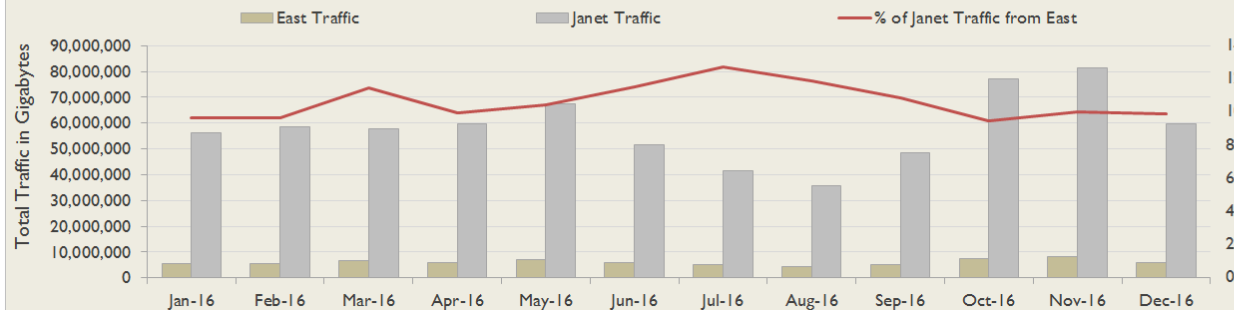

Connections in East by Contractual Bandwidth

Average Availability of All Services in East				Average Availability of All Services in Janet			
Dec 2016	Equivalent Unavailability in Minutes per Service	12 Months Rolling	Equivalent Unavailability in Minutes per Service	Dec 2016	Equivalent Unavailability in Minutes per Service	12 Months Rolling	Equivalent Unavailability in Minutes per Service
100%	0	99.97%	147	99.98%	7	99.96%	203
Mean Time to Repair		Average Faults per Service per Year		Mean Time to Repair		Average Faults per Service per Year	
5h 51m		0.68		5h 59m		0.61	
Based on 126 faults over the last 24 months				Based on 1348 faults over the last 24 months			

East Service Outages - Last 12 Months

NB: Periods of scheduled and emergency maintenance are not included in reliability performance statistics

Connection Usage

Traffic usage is expressed as the sum, in gigabytes, of the volume of data carried in both directions in the month, for all links being charted

% Utilisation of Available Contractual Bandwidth at 90th Percentile

East Traffic Against Janet Traffic

Service Availability

The SLA target sets a minimum of 99.7% availability for each customer, averaged over a 12 month rolling period