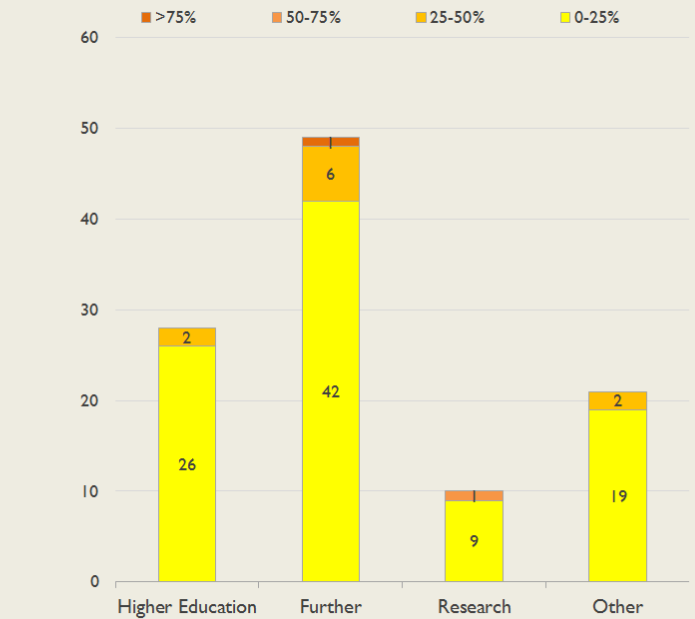

East Service Outages - Last 12 Months

NB: Periods of scheduled and emergency maintenance are not included in reliability performance statistics

Connection Usage

Traffic usage is expressed as the sum, in gigabytes, of the volume of data carried in both directions in the month, for all links being charted

% Utilisation of Available Contractual Bandwidth at 90th Percentile

East Traffic Against Janet Traffic

Service Availability

The SLA target sets a minimum of 99.7% availability for each customer, averaged over a 12 month rolling period