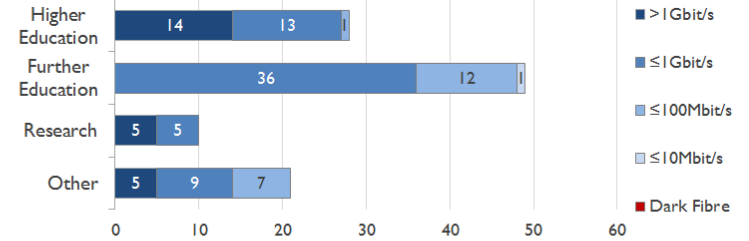

janet

East Service Report

December 2016

The Jisc logo consists of the word "Jisc" in a white, sans-serif font, centered within a solid orange square.

Jisc

Service Reliability

The SLA sets a target minimum of 99.7% availability for each service averaged over a 12 month rolling period

Connections in East by Contractual Bandwidth

Average Availability of All Services in East				Average Availability of All Services in Janet			
Dec 2016	Equivalent Unavailability in Minutes per Service	12 Months Rolling	Equivalent Unavailability in Minutes per Service	Dec 2016	Equivalent Unavailability in Minutes per Service	12 Months Rolling	Equivalent Unavailability in Minutes per Service
100%	0	99.97%	147	99.98%	7	99.96%	203
Mean Time to Repair		Average Faults per Service per Year		Mean Time to Repair		Average Faults per Service per Year	
5h 51m		0.68		5h 59m		0.61	
Based on 126 faults over the last 24 months				Based on 1348 faults over the last 24 months			

East Service Outages - Last 12 Months

NB: Periods of scheduled and emergency maintenance are not included in reliability performance statistics

Connection Usage

Traffic usage is expressed as the sum, in gigabytes, of the volume of data carried in both directions in the month, for all links being charted