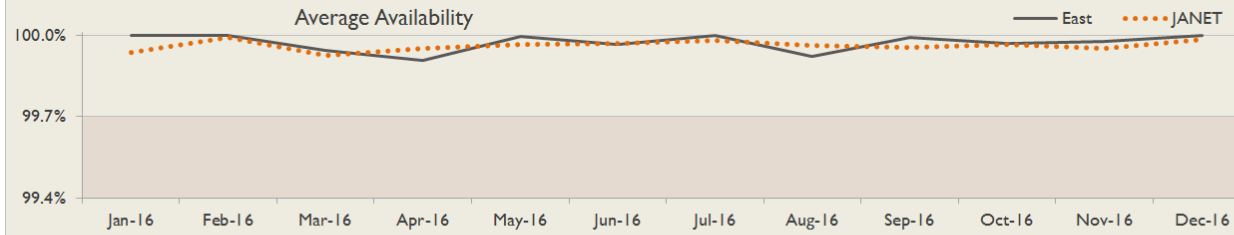

janet

East Service Report

December 2016

The Jisc logo consists of the word "Jisc" in a white, sans-serif font, centered within a solid orange square.

Jisc

Service Reliability

The SLA sets a target minimum of 99.7% availability for each service averaged over a 12 month rolling period

Connections in East by Contractual Bandwidth

Average Availability of All Services in East				Average Availability of All Services in Janet			
Dec 2016	Equivalent Unavailability in Minutes per Service	12 Months Rolling	Equivalent Unavailability in Minutes per Service	Dec 2016	Equivalent Unavailability in Minutes per Service	12 Months Rolling	Equivalent Unavailability in Minutes per Service
100%	0	99.97%	147	99.98%	7	99.96%	203
Mean Time to Repair		Average Faults per Service per Year		Mean Time to Repair		Average Faults per Service per Year	
5h 51m		0.68		5h 59m		0.61	
Based on 126 faults over the last 24 months				Based on 1348 faults over the last 24 months			

East Service Outages - Last 12 Months

NB: Periods of scheduled and emergency maintenance are not included in reliability performance statistics

Connection Usage

Traffic usage is expressed as the sum, in gigabytes, of the volume of data carried in both directions in the month, for all links being charted

% Utilisation of Available Contractual Bandwidth at 90th Percentile

East Traffic Against Janet Traffic

Service Availability

The SLA target sets a minimum of 99.7% availability for each customer, averaged over a 12 month rolling period