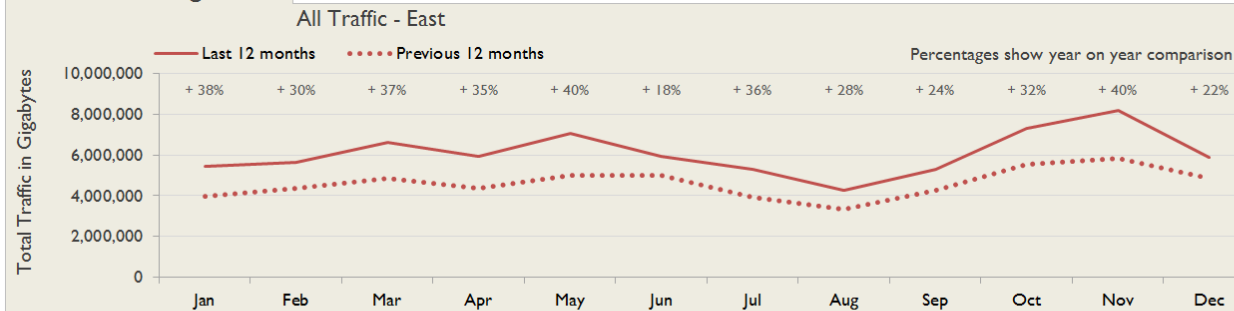

Connections in East by Contractual Bandwidth

Average Availability of All Services in East				Average Availability of All Services in Janet			
Dec 2016	Equivalent Unavailability in Minutes per Service	12 Months Rolling	Equivalent Unavailability in Minutes per Service	Dec 2016	Equivalent Unavailability in Minutes per Service	12 Months Rolling	Equivalent Unavailability in Minutes per Service
100%	0	99.97%	147	99.98%	7	99.96%	203
Mean Time to Repair		Average Faults per Service per Year		Mean Time to Repair		Average Faults per Service per Year	
5h 51m		0.68		5h 59m		0.61	
Based on 126 faults over the last 24 months				Based on 1348 faults over the last 24 months			

East Service Outages - Last 12 Months

NB: Periods of scheduled and emergency maintenance are not included in reliability performance statistics

Connection Usage

Traffic usage is expressed as the sum, in gigabytes, of the volume of data carried in both directions in the month, for all links being charted

% Utilisation of Available Contractual Bandwidth at 90th Percentile

East Traffic Against Janet Traffic

Service Availability

The SLA target sets a minimum of 99.7% availability for each customer, averaged over a 12 month rolling period