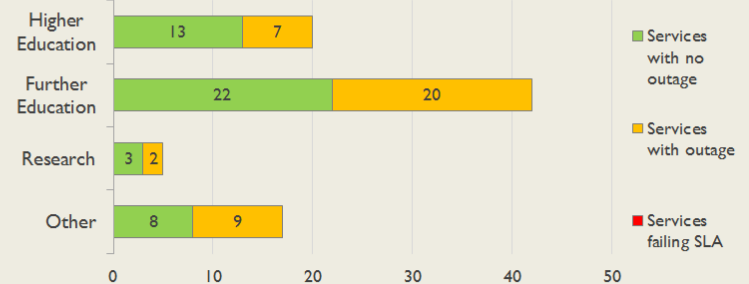

janet

East Service Report

December 2016

The Jisc logo consists of the word "Jisc" in a white, sans-serif font, centered within a solid orange square.

Jisc

Service Reliability

The SLA sets a target minimum of 99.7% availability for each service averaged over a 12 month rolling period

East Service Outages - Last 12 Months

NB: Periods of scheduled and emergency maintenance are not included in reliability performance statistics

Connection Usage

Traffic usage is expressed as the sum, in gigabytes, of the volume of data carried in both directions in the month, for all links being charted