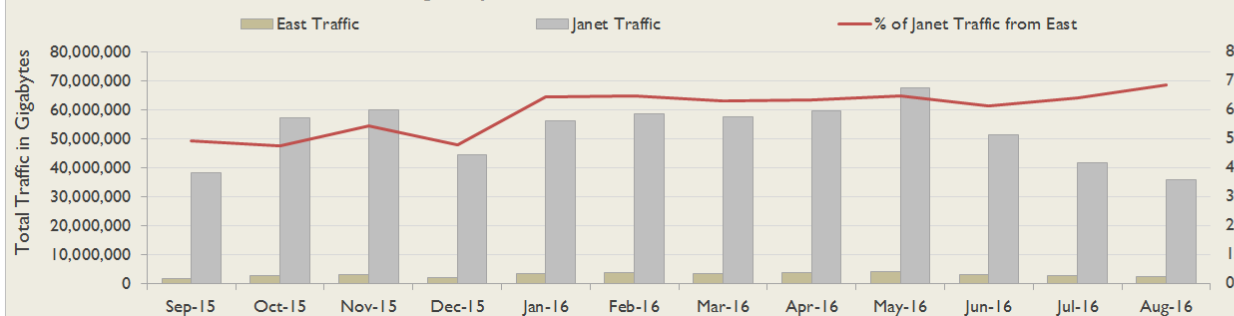

Average Availability of All Services in East				Average Availability of All Services in Janet			
Aug 2016	Equivalent Unavailability in Minutes per Service	12 Months Rolling	Equivalent Unavailability in Minutes per Service	Aug 2016	Equivalent Unavailability in Minutes per Service	12 Months Rolling	Equivalent Unavailability in Minutes per Service
99.92%	34	99.97%	164	99.96%	16	99.95%	247
Mean Time to Repair		Average Faults per Service per Year		Mean Time to Repair		Average Faults per Service per Year	
6h 11m		0.65		5h 48m		0.66	
Based on 124 faults over the last 24 months				Based on 1471 faults over the last 24 months			

East Service Outages - Last 12 Months

NB: Periods of scheduled and emergency maintenance are not included in reliability performance statistics

Connection Usage

Traffic usage is expressed as the sum, in gigabytes, of the volume of data carried in both directions in the month, for all links being charted

% Utilisation of Available Contractual Bandwidth at 90th Percentile

East Traffic Against Janet Traffic

Service Availability

The SLA target sets a minimum of 99.7% availability for each customer, averaged over a 12 month rolling period