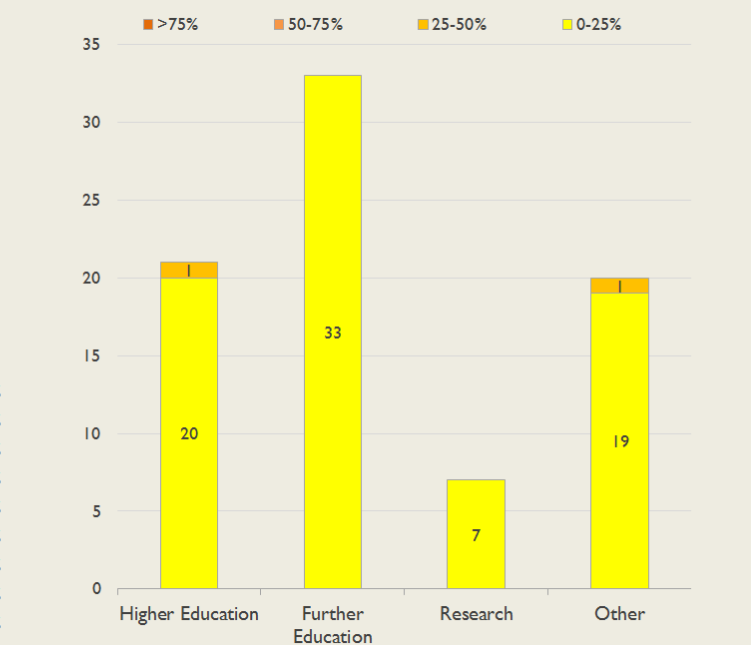

East Service Outages - Last 12 Months

NB: Periods of scheduled and emergency maintenance are not included in reliability performance statistics

Connection Usage

Traffic usage is expressed as the sum, in gigabytes, of the volume of data carried in both directions in the month, for all links being charted

% Utilisation of Available Contractual Bandwidth at 90th Percentile

East Traffic Against Janet Traffic

Service Availability

The SLA target sets a minimum of 99.7% availability for each customer, averaged over a 12 month rolling period