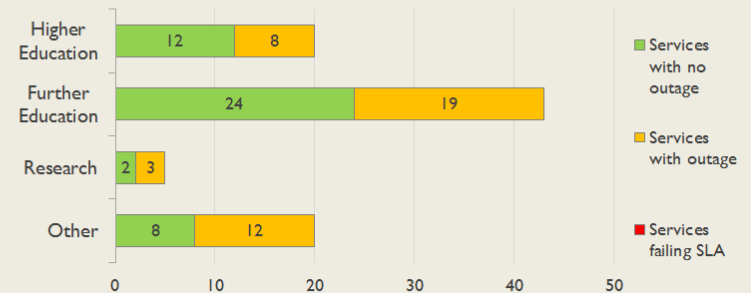

janet

East Service Report

August 2016

Service Reliability

The SLA sets a target minimum of 99.7% availability for each service averaged over a 12 month rolling period

Connections in East by Contractual Bandwidth

East Service Outages - Last 12 Months

NB: Periods of scheduled and emergency maintenance are not included in reliability performance statistics

Connection Usage

Traffic usage is expressed as the sum, in gigabytes, of the volume of data carried in both directions in the month, for all links being charted