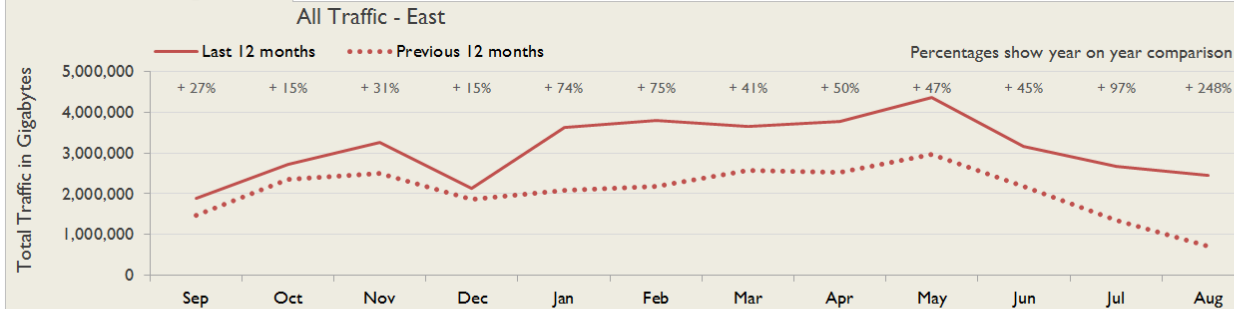

janet

East Service Report

August 2016

Service Reliability

The SLA sets a target minimum of 99.7% availability for each service averaged over a 12 month rolling period

Connections in East by Contractual Bandwidth

Average Availability of All Services in East				Average Availability of All Services in Janet			
Aug 2016	Equivalent Unavailability in Minutes per Service	12 Months Rolling	Equivalent Unavailability in Minutes per Service	Aug 2016	Equivalent Unavailability in Minutes per Service	12 Months Rolling	Equivalent Unavailability in Minutes per Service
99.92%	34	99.97%	164	99.96%	16	99.95%	247
Mean Time to Repair		Average Faults per Service per Year		Mean Time to Repair		Average Faults per Service per Year	
6h 11m		0.65		5h 48m		0.66	
Based on 124 faults over the last 24 months				Based on 1471 faults over the last 24 months			

East Service Outages - Last 12 Months

NB: Periods of scheduled and emergency maintenance are not included in reliability performance statistics

Connection Usage

Traffic usage is expressed as the sum, in gigabytes, of the volume of data carried in both directions in the month, for all links being charted

% Utilisation of Available Contractual Bandwidth at 90th Percentile

East Traffic Against Janet Traffic

Service Availability

The SLA target sets a minimum of 99.7% availability for each customer, averaged over a 12 month rolling period