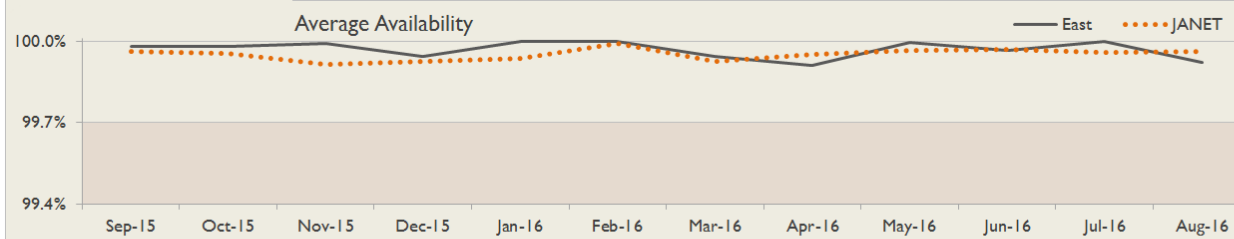

janet

East Service Report

August 2016

Service Reliability

The SLA sets a target minimum of 99.7% availability for each service averaged over a 12 month rolling period

Connections in East by Contractual Bandwidth

Average Availability of All Services in East				Average Availability of All Services in Janet			
Aug 2016	Equivalent Unavailability in Minutes per Service	12 Months Rolling	Equivalent Unavailability in Minutes per Service	Aug 2016	Equivalent Unavailability in Minutes per Service	12 Months Rolling	Equivalent Unavailability in Minutes per Service
99.92%	34	99.97%	164	99.96%	16	99.95%	247
Mean Time to Repair		Average Faults per Service per Year		Mean Time to Repair		Average Faults per Service per Year	
6h 11m		0.65		5h 48m		0.66	
Based on 124 faults over the last 24 months				Based on 1471 faults over the last 24 months			

East Service Outages - Last 12 Months

NB: Periods of scheduled and emergency maintenance are not included in reliability performance statistics

Connection Usage

Traffic usage is expressed as the sum, in gigabytes, of the volume of data carried in both directions in the month, for all links being charted

% Utilisation of Available Contractual Bandwidth at 90th Percentile

East Traffic Against Janet Traffic

Service Availability

The SLA target sets a minimum of 99.7% availability for each customer, averaged over a 12 month rolling period