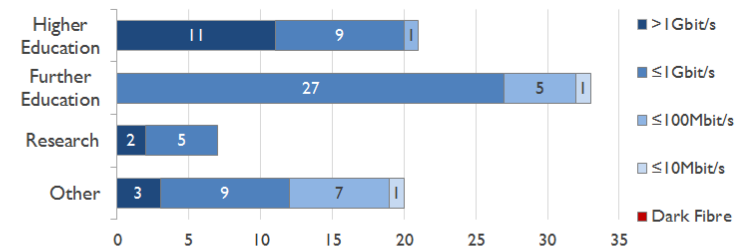

janet

East Service Report

August 2016

Service Reliability

The SLA sets a target minimum of 99.7% availability for each service averaged over a 12 month rolling period

Connections in East by Contractual Bandwidth

East Service Outages - Last 12 Months

NB: Periods of scheduled and emergency maintenance are not included in reliability performance statistics

Connection Usage

Traffic usage is expressed as the sum, in gigabytes, of the volume of data carried in both directions in the month, for all links being charted