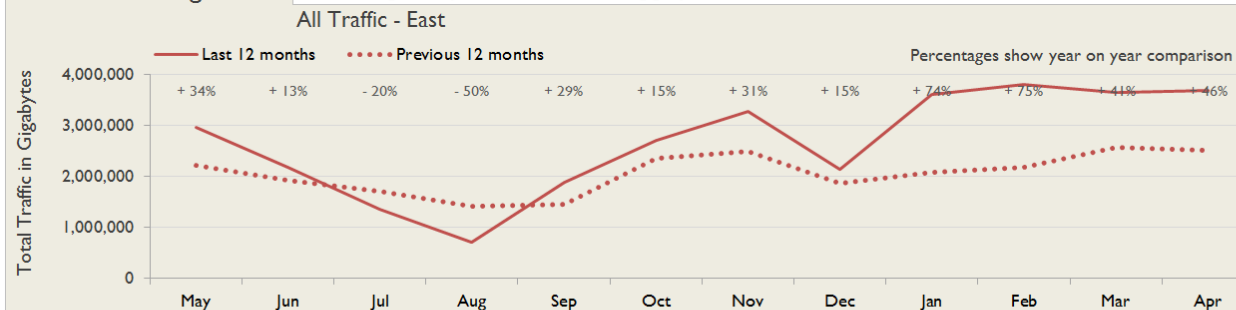

Connections in East by Contractual Bandwidth

Average Availability of All Services in East				Average Availability of All Services in Janet			
Apr 2016	Equivalent Unavailability in Minutes per Service	12 Months Rolling	Equivalent Unavailability in Minutes per Service	Apr 2016	Equivalent Unavailability in Minutes per Service	12 Months Rolling	Equivalent Unavailability in Minutes per Service
>99.99%	2	99.97%	169	99.95%	21	99.96%	218
Mean Time to Repair		Average Faults per Service per Year		Mean Time to Repair		Average Faults per Service per Year	
<b>7h 18m</b>		<b>0.76</b>		<b>5h 36m</b>		<b>0.68</b>	
Based on 111 faults over the last 24 months				Based on 1502 faults over the last 24 months			

East Service Outages - Last 12 Months

NB: Periods of scheduled and emergency maintenance are not included in reliability performance statistics

Connection Usage

Traffic usage is expressed as the sum, in gigabytes, of the volume of data carried in both directions in the month, for all links being charted

## Service Availability

The SLA target sets a minimum of 99.7% availability for each customer, averaged over a 12 month rolling period

Periods of scheduled and emergency maintenance are discounted when calculating availability of services