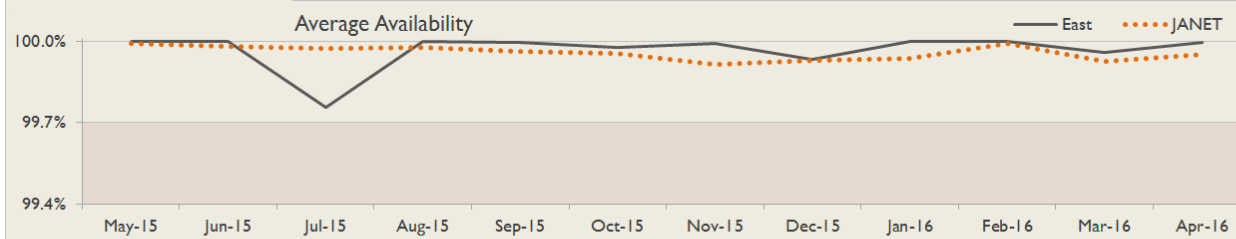

janet

East Service Report

April 2016

The Jisc logo consists of the word "Jisc" in a white, sans-serif font, centered within a solid orange square.

Jisc

Service Reliability

The SLA sets a target minimum of 99.7% availability for each service averaged over a 12 month rolling period

Connections in East by Contractual Bandwidth

Average Availability of All Services in East				Average Availability of All Services in Janet			
Apr 2016	Equivalent Unavailability in Minutes per Service	12 Months Rolling	Equivalent Unavailability in Minutes per Service	Apr 2016	Equivalent Unavailability in Minutes per Service	12 Months Rolling	Equivalent Unavailability in Minutes per Service
>99.99%	2	99.97%	169	99.95%	21	99.96%	218
Mean Time to Repair		Average Faults per Service per Year		Mean Time to Repair		Average Faults per Service per Year	
<b>7h 18m</b>		<b>0.76</b>		<b>5h 36m</b>		<b>0.68</b>	
Based on 111 faults over the last 24 months				Based on 1502 faults over the last 24 months			

East Service Outages - Last 12 Months

NB: Periods of scheduled and emergency maintenance are not included in reliability performance statistics

Connection Usage

Traffic usage is expressed as the sum, in gigabytes, of the volume of data carried in both directions in the month, for all links being charted