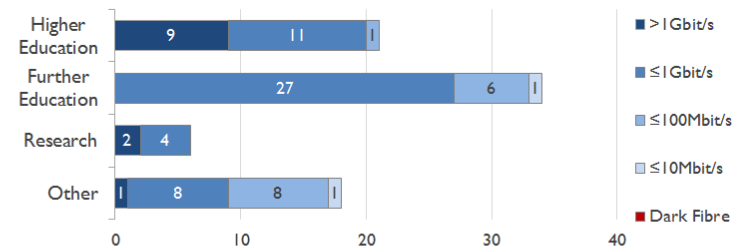

janet

East Service Report

April 2016

The Jisc logo consists of the word "Jisc" in a white, sans-serif font, centered within a solid orange square.

Jisc

Service Reliability

The SLA sets a target minimum of 99.7% availability for each service averaged over a 12 month rolling period

Connections in East by Contractual Bandwidth

Average Availability of All Services in East				Average Availability of All Services in Janet			
Apr 2016	Equivalent Unavailability in Minutes per Service	12 Months Rolling	Equivalent Unavailability in Minutes per Service	Apr 2016	Equivalent Unavailability in Minutes per Service	12 Months Rolling	Equivalent Unavailability in Minutes per Service
>99.99%	2	99.97%	169	99.95%	21	99.96%	218
Mean Time to Repair		Average Faults per Service per Year		Mean Time to Repair		Average Faults per Service per Year	
<b>7h 18m</b>		<b>0.76</b>		<b>5h 36m</b>		<b>0.68</b>	
Based on 111 faults over the last 24 months				Based on 1502 faults over the last 24 months			

East Service Outages - Last 12 Months

NB: Periods of scheduled and emergency maintenance are not included in reliability performance statistics

Connection Usage

Traffic usage is expressed as the sum, in gigabytes, of the volume of data carried in both directions in the month, for all links being charted