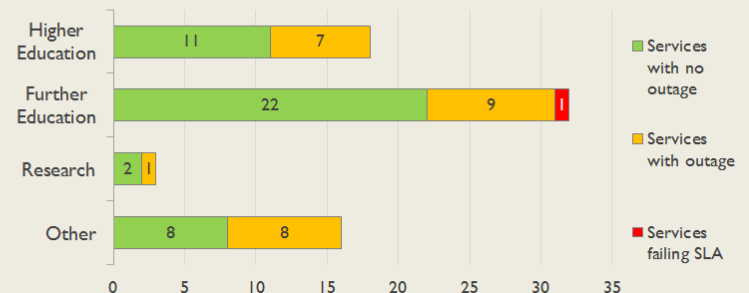

janet

East Service Report

April 2016

The Jisc logo consists of the word "Jisc" in a white, sans-serif font, centered within a solid orange square.

Jisc

Service Reliability

The SLA sets a target minimum of 99.7% availability for each service averaged over a 12 month rolling period

Connections in East by Contractual Bandwidth

Average Availability of All Services in East				Average Availability of All Services in Janet			
Apr 2016	Equivalent Unavailability in Minutes per Service	12 Months Rolling	Equivalent Unavailability in Minutes per Service	Apr 2016	Equivalent Unavailability in Minutes per Service	12 Months Rolling	Equivalent Unavailability in Minutes per Service
>99.99%	2	99.97%	169	99.95%	21	99.96%	218
Mean Time to Repair		Average Faults per Service per Year		Mean Time to Repair		Average Faults per Service per Year	
<b>7h 18m</b>		<b>0.76</b>		<b>5h 36m</b>		<b>0.68</b>	
Based on 111 faults over the last 24 months				Based on 1502 faults over the last 24 months			

East Service Outages - Last 12 Months

NB: Periods of scheduled and emergency maintenance are not included in reliability performance statistics

Connection Usage

Traffic usage is expressed as the sum, in gigabytes, of the volume of data carried in both directions in the month, for all links being charted