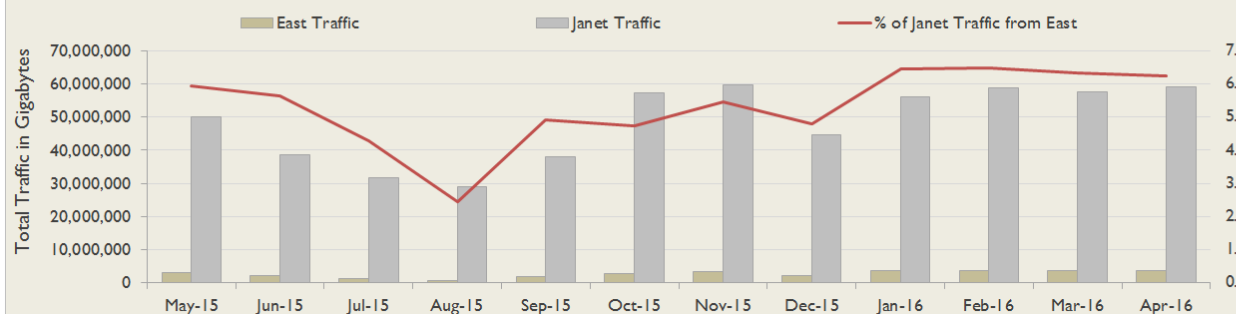

Connections in East by Contractual Bandwidth

Average Availability of All Services in East				Average Availability of All Services in Janet			
Apr 2016	Equivalent Unavailability in Minutes per Service	12 Months Rolling	Equivalent Unavailability in Minutes per Service	Apr 2016	Equivalent Unavailability in Minutes per Service	12 Months Rolling	Equivalent Unavailability in Minutes per Service
>99.99%	2	99.97%	169	99.95%	21	99.96%	218
Mean Time to Repair		Average Faults per Service per Year		Mean Time to Repair		Average Faults per Service per Year	
<b>7h 18m</b>		<b>0.76</b>		<b>5h 36m</b>		<b>0.68</b>	
Based on 111 faults over the last 24 months				Based on 1502 faults over the last 24 months			

East Service Outages - Last 12 Months

NB: Periods of scheduled and emergency maintenance are not included in reliability performance statistics

Connection Usage

Traffic usage is expressed as the sum, in gigabytes, of the volume of data carried in both directions in the month, for all links being charted

% Utilisation of Available Contractual Bandwidth at 90th Percentile

East Traffic Against Janet Traffic

## Service Availability

The SLA target sets a minimum of 99.7% availability for each customer, averaged over a 12 month rolling period

Periods of scheduled and emergency maintenance are discounted when calculating availability of services