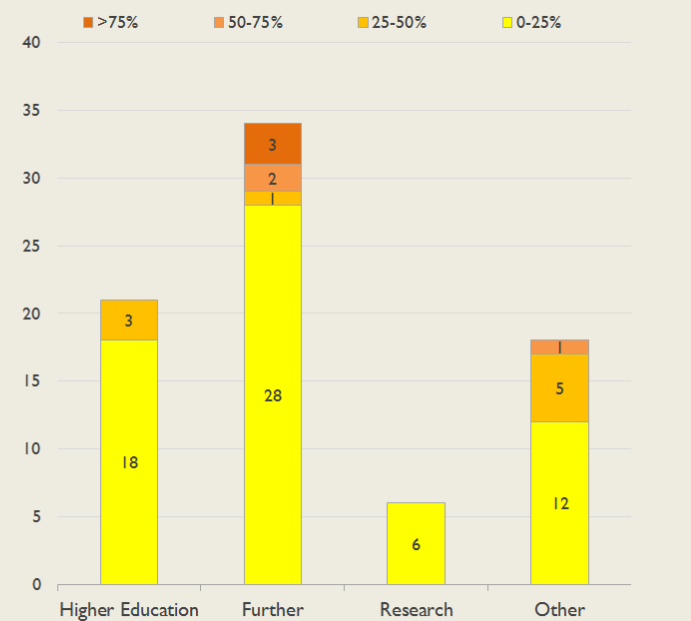

% Utilisation of Available Contractual Bandwidth at 90th Percentile