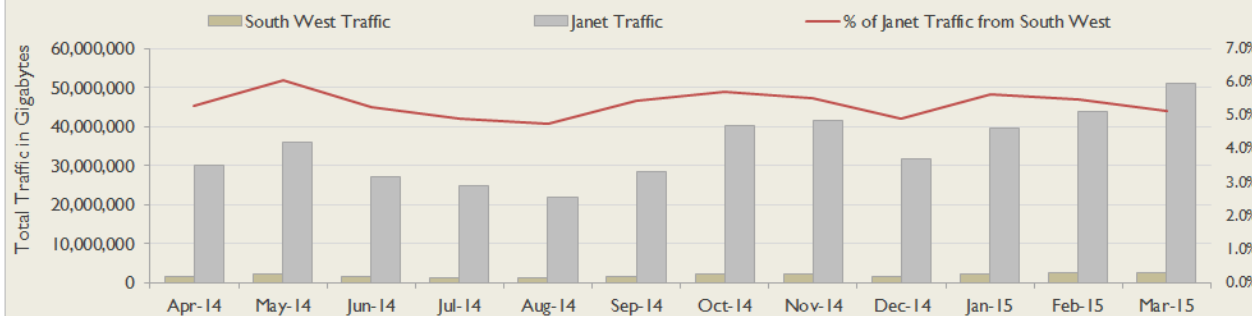

Average Availability of All Services in South West				Average Availability of All Services in Janet			
Mar 2015	Equivalent Unavailability in Minutes per Service	12 Months Rolling	Equivalent Unavailability in Minutes per Service	Mar 2015	Equivalent Unavailability in Minutes per Service	12 Months Rolling	Equivalent Unavailability in Minutes per Service
99.98%	7	>99.99%	7	99.94%	27	99.96%	219
Mean Time to Repair		Average Faults per Service per Year		Mean Time to Repair		Average Faults per Service per Year	
13h 35m		0.12		5h 49m		0.62	
Based on 15 faults over the last 24 months				Based on 1253 faults over the last 24 months			

South West Service Outages - Last 12 Months

NB: Periods of scheduled and emergency maintenance are not included in reliability performance statistics

Connection Usage

Traffic usage is expressed as the sum, in gigabytes, of the volume of data carried in both directions in the month, for all links being charted

Usage by Connection - % of Available Bandwidth at 90th Percentile

South West Traffic Against Janet Traffic

Service Availability

The SLA target sets a minimum of 99.7% availability for each customer, averaged over a 12 month rolling period