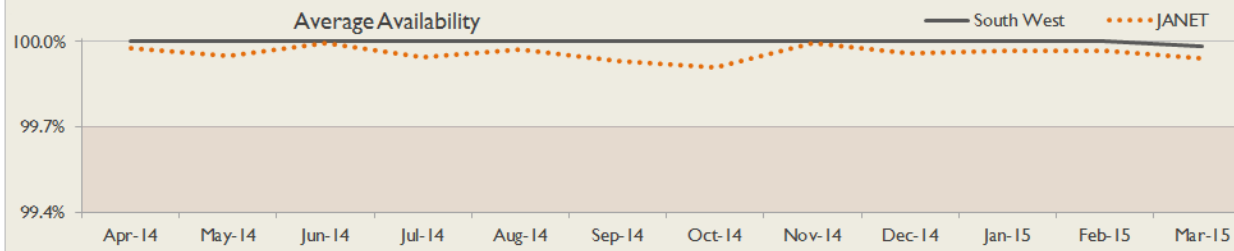

South West Service Report

March 2015

Service Reliability

The SLA sets a target minimum of 99.7% availability for each service averaged over a 12 month rolling period

Connections in South West by Bandwidth

Average Availability of All Services in South West				Average Availability of All Services in Janet			
Mar 2015	Equivalent Unavailability in Minutes per Service	12 Months Rolling	Equivalent Unavailability in Minutes per Service	Mar 2015	Equivalent Unavailability in Minutes per Service	12 Months Rolling	Equivalent Unavailability in Minutes per Service
99.98%	7	>99.99%	7	99.94%	27	99.96%	219
Mean Time to Repair		Average Faults per Service per Year		Mean Time to Repair		Average Faults per Service per Year	
13h 35m		0.12		5h 49m		0.62	
Based on 15 faults over the last 24 months				Based on 1253 faults over the last 24 months			

South West Service Outages - Last 12 Months

NB: Periods of scheduled and emergency maintenance are not included in reliability performance statistics

Connection Usage

Traffic usage is expressed as the sum, in gigabytes, of the volume of data carried in both directions in the month, for all links being charted

Usage by Connection - % of Available Bandwidth at 90th Percentile

South West Traffic Against Janet Traffic

Service Availability

The SLA target sets a minimum of 99.7% availability for each customer, averaged over a 12 month rolling period