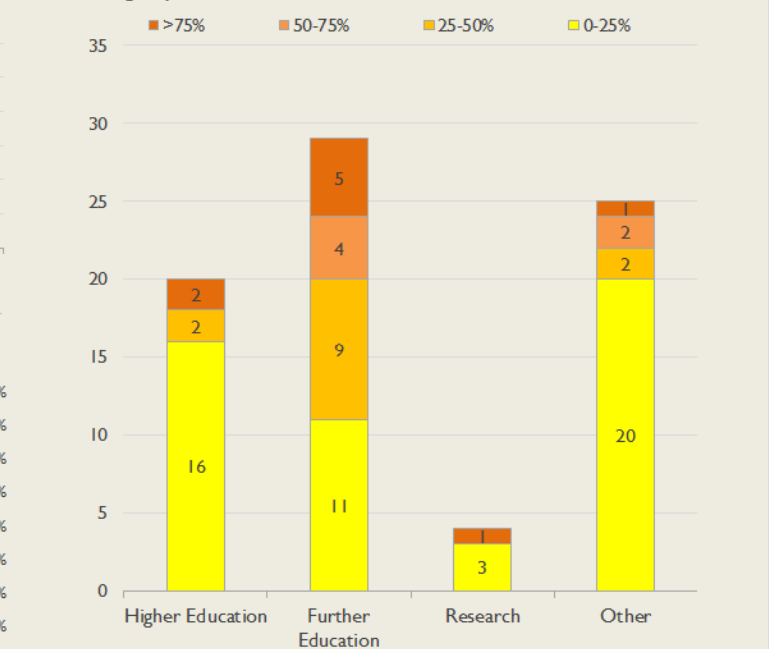

South West Service Outages - Last 12 Months

NB: Periods of scheduled and emergency maintenance are not included in reliability performance statistics

Connection Usage

Traffic usage is expressed as the sum, in gigabytes, of the volume of data carried in both directions in the month, for all links being charted

Usage by Connection - % of Available Bandwidth at 90th Percentile

South West Traffic Against Janet Traffic

Service Availability

The SLA target sets a minimum of 99.7% availability for each customer, averaged over a 12 month rolling period