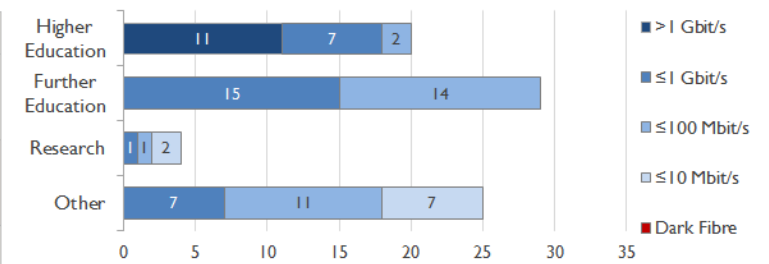

South West Service Report

March 2015

Service Reliability

The SLA sets a target minimum of 99.7% availability for each service averaged over a 12 month rolling period

Connections in South West by Bandwidth

Average Availability of All Services in South West				Average Availability of All Services in Janet			
Mar 2015	Equivalent Unavailability in Minutes per Service	12 Months Rolling	Equivalent Unavailability in Minutes per Service	Mar 2015	Equivalent Unavailability in Minutes per Service	12 Months Rolling	Equivalent Unavailability in Minutes per Service
99.98%	7	>99.99%	7	99.94%	27	99.96%	219
Mean Time to Repair		Average Faults per Service per Year		Mean Time to Repair		Average Faults per Service per Year	
13h 35m		0.12		5h 49m		0.62	
Based on 15 faults over the last 24 months				Based on 1253 faults over the last 24 months			

South West Service Outages - Last 12 Months

NB: Periods of scheduled and emergency maintenance are not included in reliability performance statistics

Connection Usage

Traffic usage is expressed as the sum, in gigabytes, of the volume of data carried in both directions in the month, for all links being charted