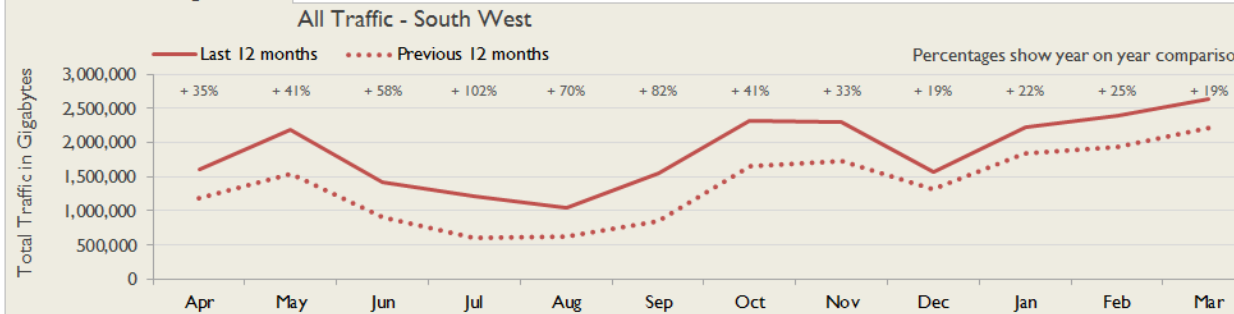

South West Service Report

March 2015

Service Reliability

The SLA sets a target minimum of 99.7% availability for each service averaged over a 12 month rolling period

Connections in South West by Bandwidth

Average Availability of All Services in South West				Average Availability of All Services in Janet			
Mar 2015	Equivalent Unavailability in Minutes per Service	12 Months Rolling	Equivalent Unavailability in Minutes per Service	Mar 2015	Equivalent Unavailability in Minutes per Service	12 Months Rolling	Equivalent Unavailability in Minutes per Service
99.98%	7	>99.99%	7	99.94%	27	99.96%	219
Mean Time to Repair		Average Faults per Service per Year		Mean Time to Repair		Average Faults per Service per Year	
13h 35m		0.12		5h 49m		0.62	
Based on 15 faults over the last 24 months				Based on 1253 faults over the last 24 months			

South West Service Outages - Last 12 Months

NB: Periods of scheduled and emergency maintenance are not included in reliability performance statistics

Connection Usage

Traffic usage is expressed as the sum, in gigabytes, of the volume of data carried in both directions in the month, for all links being charted

Usage by Connection - % of Available Bandwidth at 90th Percentile

South West Traffic Against Janet Traffic

Service Availability

The SLA target sets a minimum of 99.7% availability for each customer, averaged over a 12 month rolling period