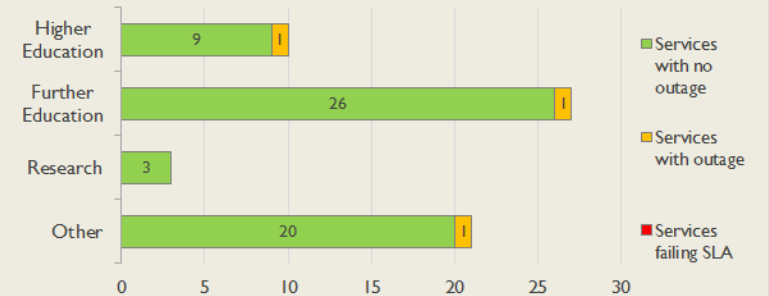

South West Service Report

March 2015

Service Reliability

The SLA sets a target minimum of 99.7% availability for each service averaged over a 12 month rolling period

Connections in South West by Bandwidth

Average Availability of All Services in South West				Average Availability of All Services in Janet			
Mar 2015	Equivalent Unavailability in Minutes per Service	12 Months Rolling	Equivalent Unavailability in Minutes per Service	Mar 2015	Equivalent Unavailability in Minutes per Service	12 Months Rolling	Equivalent Unavailability in Minutes per Service
99.98%	7	>99.99%	7	99.94%	27	99.96%	219
Mean Time to Repair		Average Faults per Service per Year		Mean Time to Repair		Average Faults per Service per Year	
13h 35m		0.12		5h 49m		0.62	
Based on 15 faults over the last 24 months				Based on 1253 faults over the last 24 months			

South West Service Outages - Last 12 Months

NB: Periods of scheduled and emergency maintenance are not included in reliability performance statistics

Connection Usage

Traffic usage is expressed as the sum, in gigabytes, of the volume of data carried in both directions in the month, for all links being charted

Usage by Connection - % of Available Bandwidth at 90th Percentile

South West Traffic Against Janet Traffic

Service Availability

The SLA target sets a minimum of 99.7% availability for each customer, averaged over a 12 month rolling period