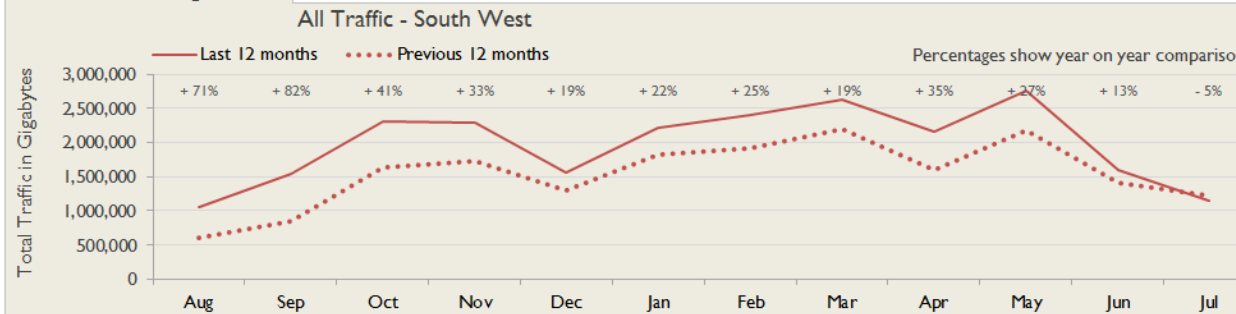

janet

South West Service Report

July 2015

Service Reliability

The SLA sets a target minimum of 99.7% availability for each service averaged over a 12 month rolling period

Connections in South West by Bandwidth

Average Availability of All Services in South West				Average Availability of All Services in Janet			
Jul 2015	Equivalent Unavailability in Minutes per Service	12 Months Rolling	Equivalent Unavailability in Minutes per Service	Jul 2015	Equivalent Unavailability in Minutes per Service	12 Months Rolling	Equivalent Unavailability in Minutes per Service
>99.99%	2	99.97%	132	99.97%	12	99.95%	245
Mean Time to Repair		Average Faults per Service per Year		Mean Time to Repair		Average Faults per Service per Year	
8h 10m		0.27		5h 20m		0.68	
Based on 34 faults over the last 24 months				Based on 1399 faults over the last 24 months			

South West Service Outages - Last 12 Months

NB: Periods of scheduled and emergency maintenance are not included in reliability performance statistics

Connection Usage

Traffic usage is expressed as the sum, in gigabytes, of the volume of data carried in both directions in the month, for all links being charted

Usage by Connection - % of Available Bandwidth at 90th Percentile

South West Traffic Against Janet Traffic

Service Availability

The SLA target sets a minimum of 99.7% availability for each customer, averaged over a 12 month rolling period