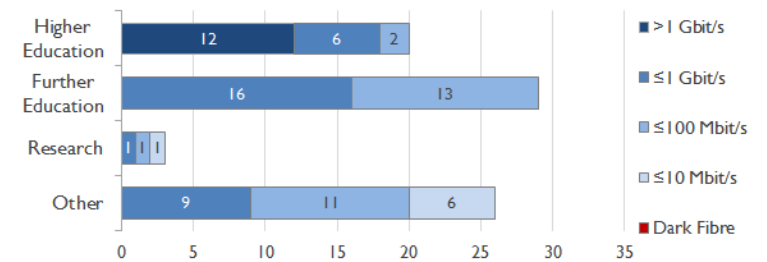

janet

South West Service Report

July 2015

Service Reliability

The SLA sets a target minimum of 99.7% availability for each service averaged over a 12 month rolling period

Connections in South West by Bandwidth

Average Availability of All Services in South West				Average Availability of All Services in Janet			
Jul 2015	Equivalent Unavailability in Minutes per Service	12 Months Rolling	Equivalent Unavailability in Minutes per Service	Jul 2015	Equivalent Unavailability in Minutes per Service	12 Months Rolling	Equivalent Unavailability in Minutes per Service
>99.99%	2	99.97%	132	99.97%	12	99.95%	245
Mean Time to Repair		Average Faults per Service per Year		Mean Time to Repair		Average Faults per Service per Year	
8h 10m		0.27		5h 20m		0.68	
Based on 34 faults over the last 24 months				Based on 1399 faults over the last 24 months			

South West Service Outages - Last 12 Months

NB: Periods of scheduled and emergency maintenance are not included in reliability performance statistics

Connection Usage

Traffic usage is expressed as the sum, in gigabytes, of the volume of data carried in both directions in the month, for all links being charted