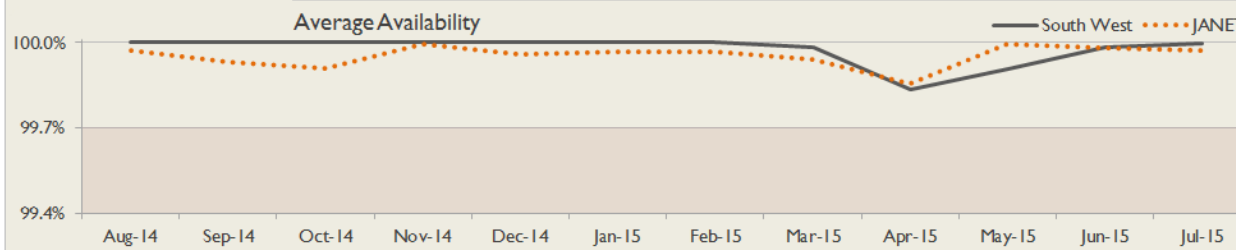

janet

South West Service Report

July 2015

Service Reliability

The SLA sets a target minimum of 99.7% availability for each service averaged over a 12 month rolling period

Connections in South West by Bandwidth

Average Availability of All Services in South West				Average Availability of All Services in Janet			
Jul 2015	Equivalent Unavailability in Minutes per Service	12 Months Rolling	Equivalent Unavailability in Minutes per Service	Jul 2015	Equivalent Unavailability in Minutes per Service	12 Months Rolling	Equivalent Unavailability in Minutes per Service
>99.99%	2	99.97%	132	99.97%	12	99.95%	245
Mean Time to Repair		Average Faults per Service per Year		Mean Time to Repair		Average Faults per Service per Year	
8h 10m		0.27		5h 20m		0.68	
Based on 34 faults over the last 24 months				Based on 1399 faults over the last 24 months			

South West Service Outages - Last 12 Months

NB: Periods of scheduled and emergency maintenance are not included in reliability performance statistics

Connection Usage

Traffic usage is expressed as the sum, in gigabytes, of the volume of data carried in both directions in the month, for all links being charted

Usage by Connection - % of Available Bandwidth at 90th Percentile

South West Traffic Against Janet Traffic

Service Availability

The SLA target sets a minimum of 99.7% availability for each customer, averaged over a 12 month rolling period