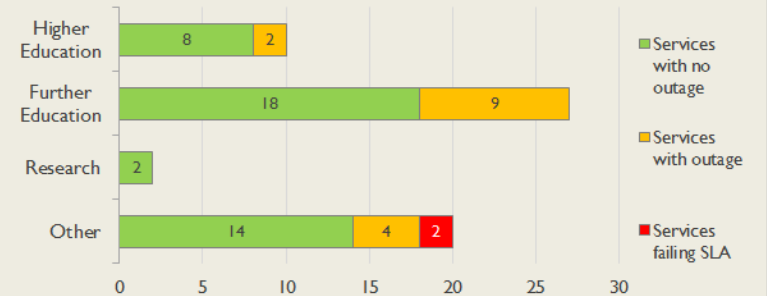

janet

South West Service Report

July 2015

Service Reliability

The SLA sets a target minimum of 99.7% availability for each service averaged over a 12 month rolling period

Connections in South West by Bandwidth

Average Availability of All Services in South West				Average Availability of All Services in Janet			
Jul 2015	Equivalent Unavailability in Minutes per Service	12 Months Rolling	Equivalent Unavailability in Minutes per Service	Jul 2015	Equivalent Unavailability in Minutes per Service	12 Months Rolling	Equivalent Unavailability in Minutes per Service
>99.99%	2	99.97%	132	99.97%	12	99.95%	245
Mean Time to Repair		Average Faults per Service per Year		Mean Time to Repair		Average Faults per Service per Year	
8h 10m		0.27		5h 20m		0.68	
Based on 34 faults over the last 24 months				Based on 1399 faults over the last 24 months			

South West Service Outages - Last 12 Months

NB: Periods of scheduled and emergency maintenance are not included in reliability performance statistics

Connection Usage

Traffic usage is expressed as the sum, in gigabytes, of the volume of data carried in both directions in the month, for all links being charted