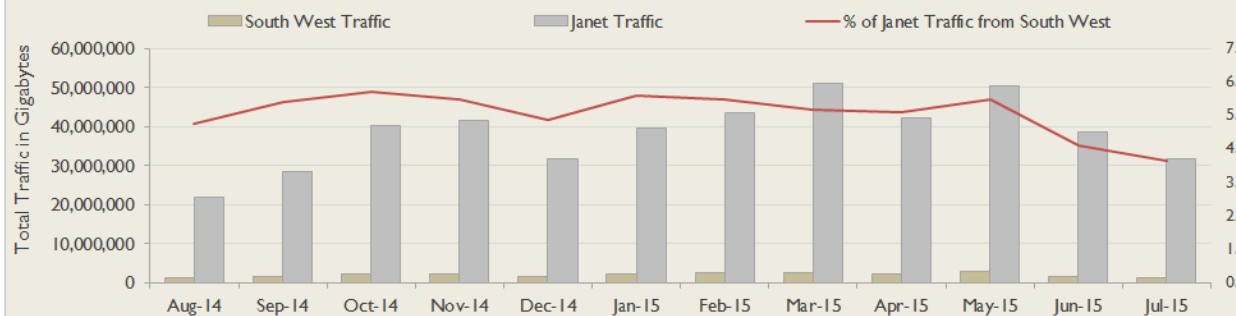

Average Availability of All Services in South West				Average Availability of All Services in Janet			
Jul 2015	Equivalent Unavailability in Minutes per Service	12 Months Rolling	Equivalent Unavailability in Minutes per Service	Jul 2015	Equivalent Unavailability in Minutes per Service	12 Months Rolling	Equivalent Unavailability in Minutes per Service
>99.99%	2	99.97%	132	99.97%	12	99.95%	245
Mean Time to Repair		Average Faults per Service per Year		Mean Time to Repair		Average Faults per Service per Year	
8h 10m		0.27		5h 20m		0.68	
Based on 34 faults over the last 24 months				Based on 1399 faults over the last 24 months			

South West Service Outages - Last 12 Months

NB: Periods of scheduled and emergency maintenance are not included in reliability performance statistics

Connection Usage

Traffic usage is expressed as the sum, in gigabytes, of the volume of data carried in both directions in the month, for all links being charted

Usage by Connection - % of Available Bandwidth at 90th Percentile

South West Traffic Against Janet Traffic

Service Availability

The SLA target sets a minimum of 99.7% availability for each customer, averaged over a 12 month rolling period