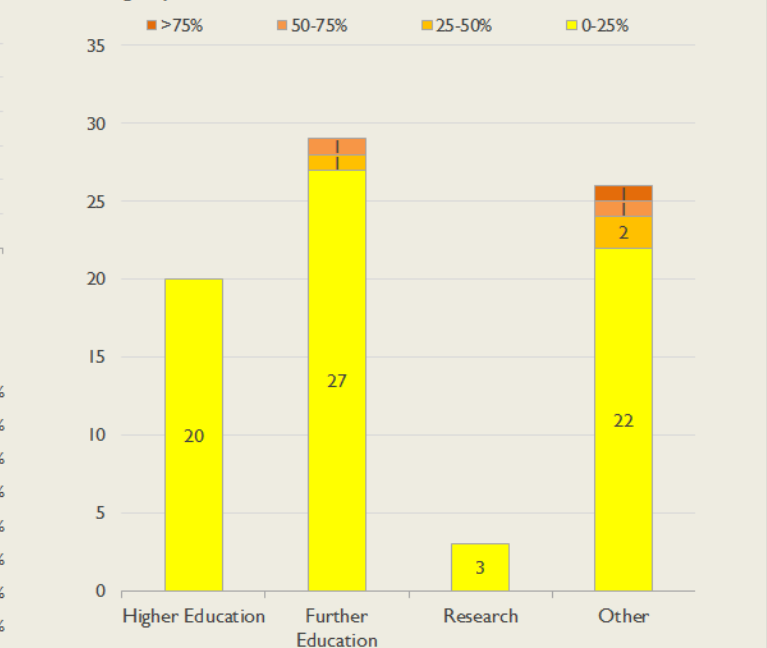

South West Service Outages - Last 12 Months

NB: Periods of scheduled and emergency maintenance are not included in reliability performance statistics

Connection Usage

Traffic usage is expressed as the sum, in gigabytes, of the volume of data carried in both directions in the month, for all links being charted

Usage by Connection - % of Available Bandwidth at 90th Percentile

South West Traffic Against Janet Traffic

Service Availability

The SLA target sets a minimum of 99.7% availability for each customer, averaged over a 12 month rolling period