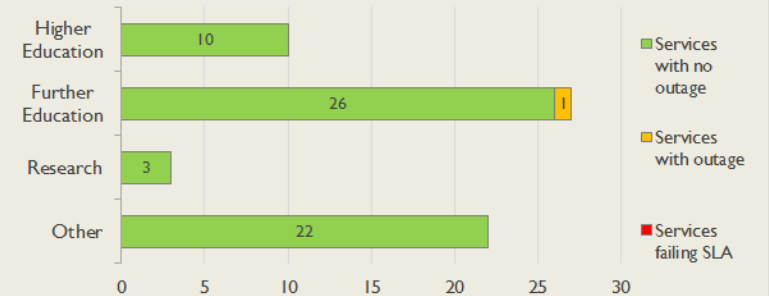

janet

South West Service
Report

January 2015

Service Reliability

The SLA sets a target minimum of 99.7% availability for each service averaged over a 12 month rolling period

Connections in South West by Bandwidth

Average Availability of All Services in South West				Average Availability of All Services in Janet			
Jan 2015	Equivalent Unavailability in Minutes per Service	12 Months Rolling	Equivalent Unavailability in Minutes per Service	Jan 2015	Equivalent Unavailability in Minutes per Service	12 Months Rolling	Equivalent Unavailability in Minutes per Service
100%	0	>99.99%	35	99.97%	15	99.96%	216
Mean Time to Repair		Average Faults per Service per Year		Mean Time to Repair		Average Faults per Service per Year	
9h 59m		0.20		6h 02m		0.62	
Based on 25 faults over the last 24 months				Based on 1232 faults over the last 24 months			

South West Service Outages - Last 12 Months

NB: Periods of scheduled and emergency maintenance are not included in reliability performance statistics

Connection Usage

Traffic usage is expressed as the sum, in megabits per second, of 90th percentile readings taken during the month, in whichever direction is the greater, for all links being charted

Usage by Connection - % of Available Bandwidth at 90th Percentile

South West Traffic Against Janet Traffic

Service Availability

The SLA target sets a minimum of 99.7% availability for each customer, averaged over a 12 month rolling period