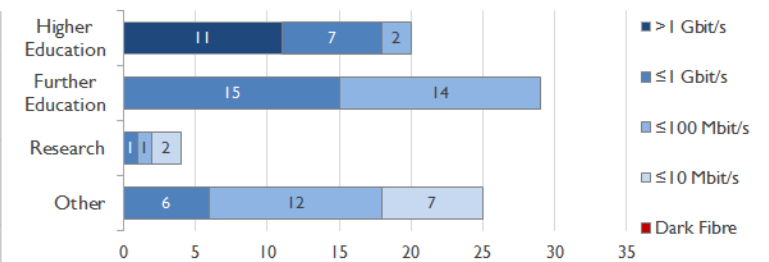

janet

South West Service
Report

January 2015

Service Reliability

The SLA sets a target minimum of 99.7% availability for each service averaged over a 12 month rolling period

Connections in South West by Bandwidth

Average Availability of All Services in South West				Average Availability of All Services in Janet			
Jan 2015	Equivalent Unavailability in Minutes per Service	12 Months Rolling	Equivalent Unavailability in Minutes per Service	Jan 2015	Equivalent Unavailability in Minutes per Service	12 Months Rolling	Equivalent Unavailability in Minutes per Service
100%	0	>99.99%	35	99.97%	15	99.96%	216
Mean Time to Repair		Average Faults per Service per Year		Mean Time to Repair		Average Faults per Service per Year	
9h 59m		0.20		6h 02m		0.62	
Based on 25 faults over the last 24 months				Based on 1232 faults over the last 24 months			

South West Service Outages - Last 12 Months

NB: Periods of scheduled and emergency maintenance are not included in reliability performance statistics

Connection Usage

Traffic usage is expressed as the sum, in megabits per second, of 90th percentile readings taken during the month, in whichever direction is the greater, for all links being charted