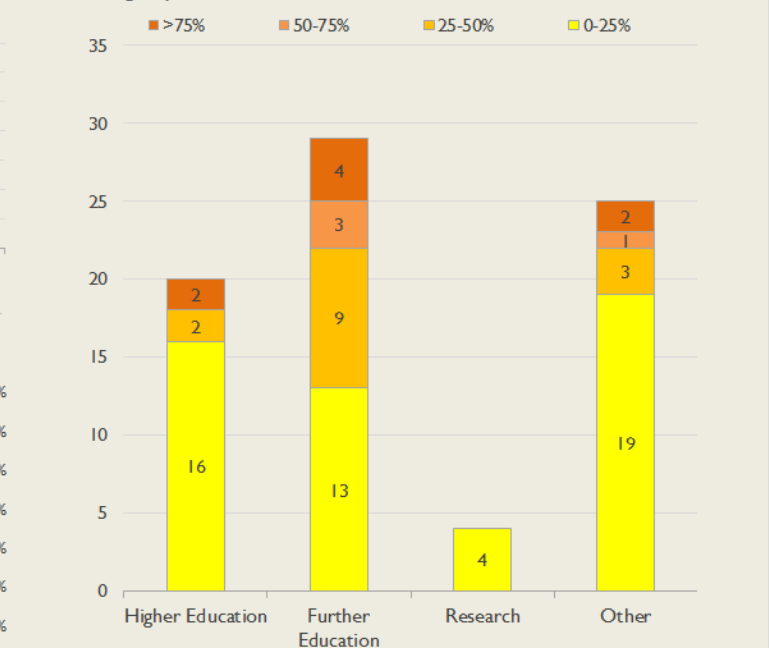

South West Service Outages - Last 12 Months

NB: Periods of scheduled and emergency maintenance are not included in reliability performance statistics

Connection Usage

Traffic usage is expressed as the sum, in megabits per second, of 90th percentile readings taken during the month, in whichever direction is the greater, for all links being charted

Usage by Connection - % of Available Bandwidth at 90th Percentile

South West Traffic Against Janet Traffic

Service Availability

The SLA target sets a minimum of 99.7% availability for each customer, averaged over a 12 month rolling period