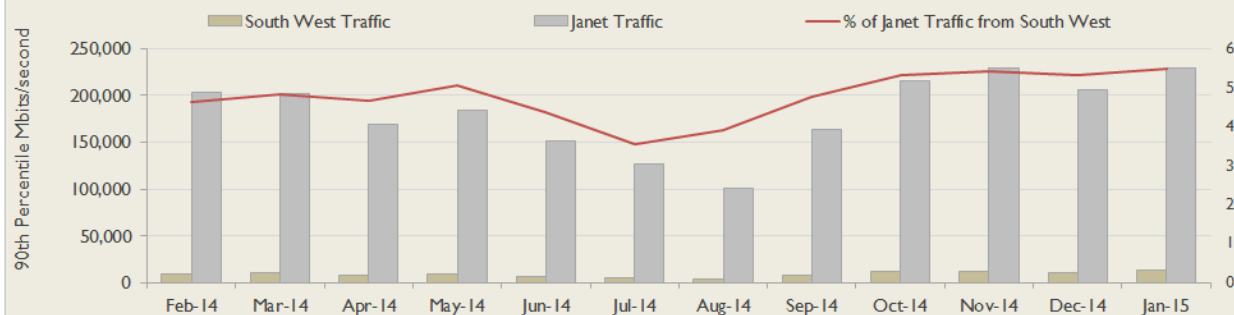

Average Availability of All Services in South West				Average Availability of All Services in Janet			
Jan 2015	Equivalent Unavailability in Minutes per Service	12 Months Rolling	Equivalent Unavailability in Minutes per Service	Jan 2015	Equivalent Unavailability in Minutes per Service	12 Months Rolling	Equivalent Unavailability in Minutes per Service
100%	0	>99.99%	35	99.97%	15	99.96%	216
Mean Time to Repair		Average Faults per Service per Year		Mean Time to Repair		Average Faults per Service per Year	
9h 59m		0.20		6h 02m		0.62	
Based on 25 faults over the last 24 months				Based on 1232 faults over the last 24 months			

South West Service Outages - Last 12 Months

NB: Periods of scheduled and emergency maintenance are not included in reliability performance statistics

Connection Usage

Traffic usage is expressed as the sum, in megabits per second, of 90th percentile readings taken during the month, in whichever direction is the greater, for all links being charted

Usage by Connection - % of Available Bandwidth at 90th Percentile

South West Traffic Against Janet Traffic

Service Availability

The SLA target sets a minimum of 99.7% availability for each customer, averaged over a 12 month rolling period