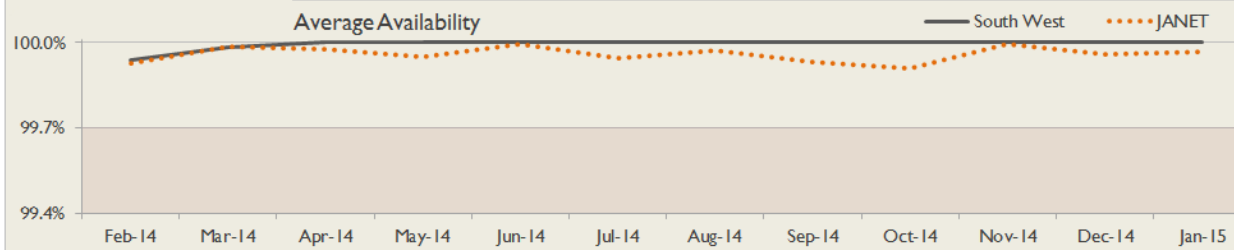

janet

South West Service
Report

January 2015

Service Reliability

The SLA sets a target minimum of 99.7% availability for each service averaged over a 12 month rolling period

Connections in South West by Bandwidth

Average Availability of All Services in South West				Average Availability of All Services in Janet			
Jan 2015	Equivalent Unavailability in Minutes per Service	12 Months Rolling	Equivalent Unavailability in Minutes per Service	Jan 2015	Equivalent Unavailability in Minutes per Service	12 Months Rolling	Equivalent Unavailability in Minutes per Service
100%	0	>99.99%	35	99.97%	15	99.96%	216
Mean Time to Repair		Average Faults per Service per Year		Mean Time to Repair		Average Faults per Service per Year	
9h 59m		0.20		6h 02m		0.62	
Based on 25 faults over the last 24 months				Based on 1232 faults over the last 24 months			

South West Service Outages - Last 12 Months

NB: Periods of scheduled and emergency maintenance are not included in reliability performance statistics

Connection Usage

Traffic usage is expressed as the sum, in megabits per second, of 90th percentile readings taken during the month, in whichever direction is the greater, for all links being charted

Usage by Connection - % of Available Bandwidth at 90th Percentile

South West Traffic Against Janet Traffic

Service Availability

The SLA target sets a minimum of 99.7% availability for each customer, averaged over a 12 month rolling period