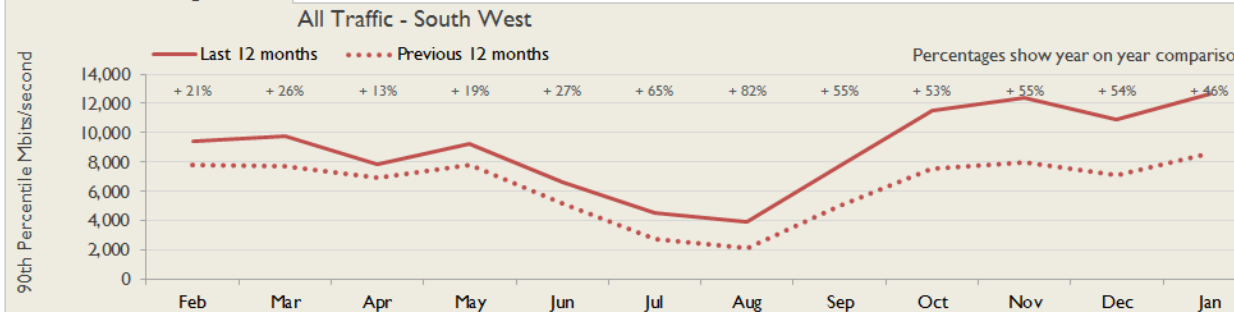

janet

South West Service
Report

January 2015

Service Reliability

The SLA sets a target minimum of 99.7% availability for each service averaged over a 12 month rolling period

Connections in South West by Bandwidth

Average Availability of All Services in South West				Average Availability of All Services in Janet			
Jan 2015	Equivalent Unavailability in Minutes per Service	12 Months Rolling	Equivalent Unavailability in Minutes per Service	Jan 2015	Equivalent Unavailability in Minutes per Service	12 Months Rolling	Equivalent Unavailability in Minutes per Service
100%	0	>99.99%	35	99.97%	15	99.96%	216
Mean Time to Repair		Average Faults per Service per Year		Mean Time to Repair		Average Faults per Service per Year	
9h 59m		0.20		6h 02m		0.62	
Based on 25 faults over the last 24 months				Based on 1232 faults over the last 24 months			

South West Service Outages - Last 12 Months

NB: Periods of scheduled and emergency maintenance are not included in reliability performance statistics

Connection Usage

Traffic usage is expressed as the sum, in megabits per second, of 90th percentile readings taken during the month, in whichever direction is the greater, for all links being charted

Usage by Connection - % of Available Bandwidth at 90th Percentile

South West Traffic Against Janet Traffic

Service Availability

The SLA target sets a minimum of 99.7% availability for each customer, averaged over a 12 month rolling period